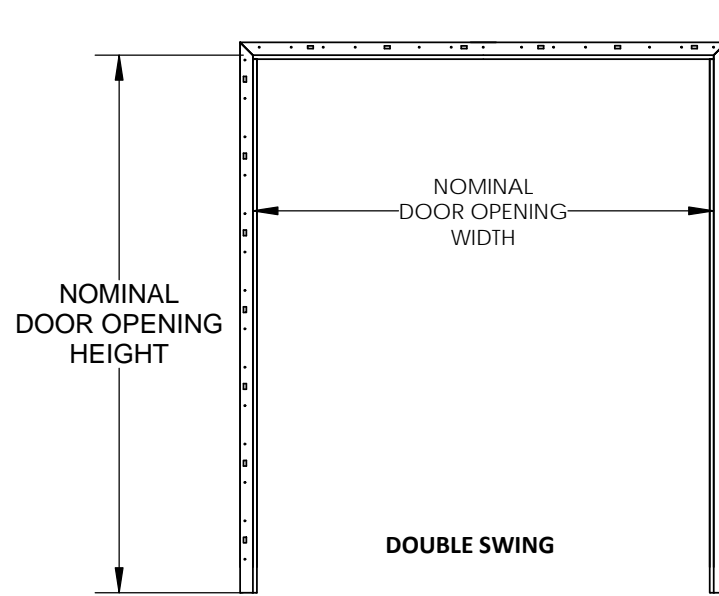

PROFILES

DOUBLE RABBET

SINGLE RABBET

CASED OPEN

HINGE SPACING

OPENING HEIGHT	6'8"			7'0"			7'2"			7'10"			8'0"		
DIMENSION	A	B	C	A	B	C	A	B	C	A	B	C	A	B	C
1 3/4" DOOR SPACING	7 1/4"	2@ 30 1/4"	12 1/4"	7 1/4"	2@ 32 1/4"	12 1/4"	7 1/4"	2@ 33 1/4"	12 1/4"	7 1/4"	3@ 25 1/4"	10 1/4"	7 1/4"	3@ 25 1/2"	12 1/4"
1 3/8" DOOR SPACING				6 3/4"	2@ 32 3/4"	11 3/4"	6 3/4"	2@ 33 3/4"	11 3/4"						

FF SERIES FRAMES

FF SERIES FRAMES ARE AVAILABLE AS SHOWN FOR THREE SIDED FRAMES OR AS STICK SECTIONS FOR TRANSOMS, SIDELIGHTS AND BORROWED LITE FRAMES.

FOR LABELING DETAILS, ANCHORING OPTIONS, AND DOOR HANDING & SWING, PLEASE SEE THE APPLICABLE SECTION OF THE TECHNICAL DATA MANUAL.