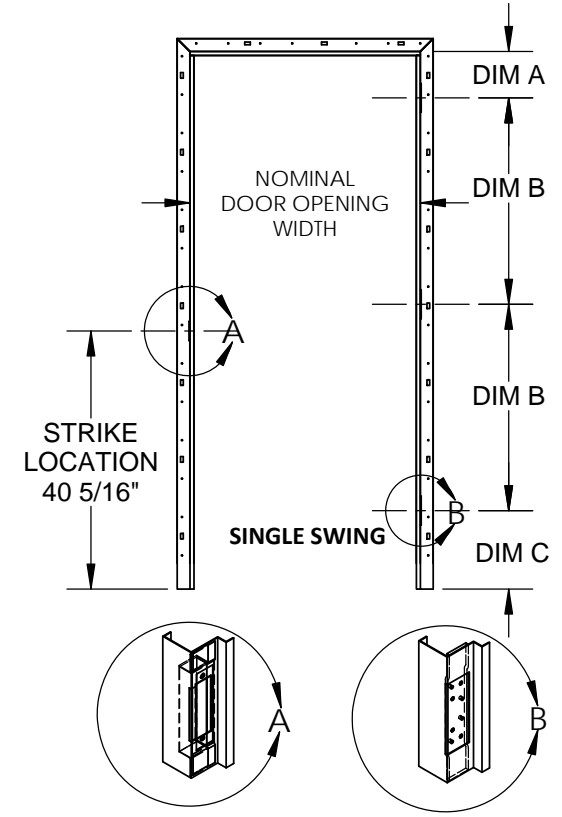

PROFILES

DOUBLE RABBET

SINGLE RABBET

CASED OPEN

HINGE SPACING

OPENING HEIGHT	6'8"			7'0"			7'2"			7'10"			8'0"		
DIMENSION	A	B	C	A	B	C	A	B	C	A	B	C	A	B	C
1 3/4" DOOR SPACING	7 1/4"	2@ 30 1/4"	12 1/4"	7 1/4"	2@ 32 1/4"	12 1/4"	7 1/4"	2@ 33 1/4"	12 1/4"	7 1/4"	3@ 25 1/4"	10 1/4"	7 1/4"	3@ 25 1/2"	12 1/4"
1 3/8" DOOR SPACING				6 3/4"	2@ 32 3/4"	11 3/4"	6 3/4"	2@ 33 3/4"	11 3/4"						

FF SERIES FRAMES

FF SERIES FRAMES ARE AVAILABLE AS SHOWN FOR THREE SIDED FRAMES OR AS STICK SECTIONS FOR TRANSOMS, SIDELIGHTS AND BORROWED LITE FRAMES.

FOR LABELING DETAILS, ANCHORING OPTIONS, AND DOOR HANDING & SWING, PLEASE SEE THE APPLICABLE SECTION OF THE TECHNICAL DATA MANUAL.