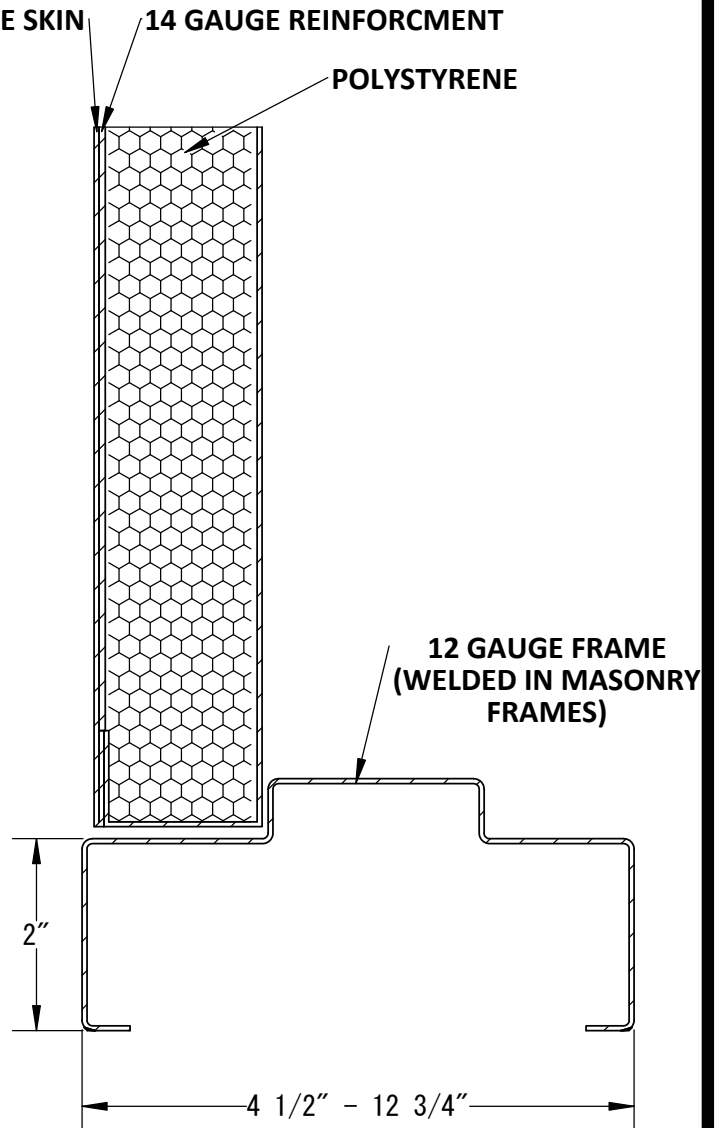

BULLET ASSEMBLY

14 GAUGE SKIN

14 GAUGE REINFORCEMENT

POLYSTYRENE

**UL 752 - BULLET RESISTANT UP TO LEVEL 3
GLASS LITE AVAILABLE: 10" X 10" MIN. 28" X 58" MAX
WITH APPROPRIATE GLAZING (BY OTHERS)**

MESKER™
The newest innovations in hollow metal from the
oldest hollow metal door company in America