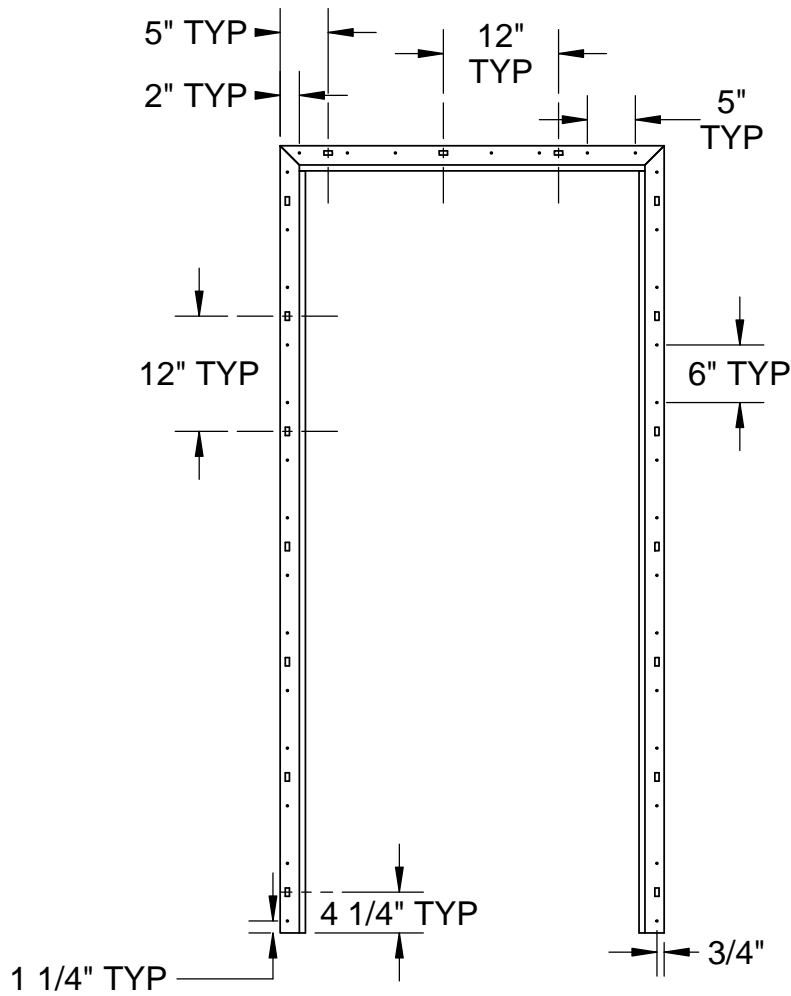

**FF SERIES
FLUSH FACE FRAME**

**SLOT SIZE MAY VARY FROM
7/16" X 7/8" TO 1/2" X 1 1/2"**

**NUMBER AND LOCATION OF
SLOTS MAY VARY**