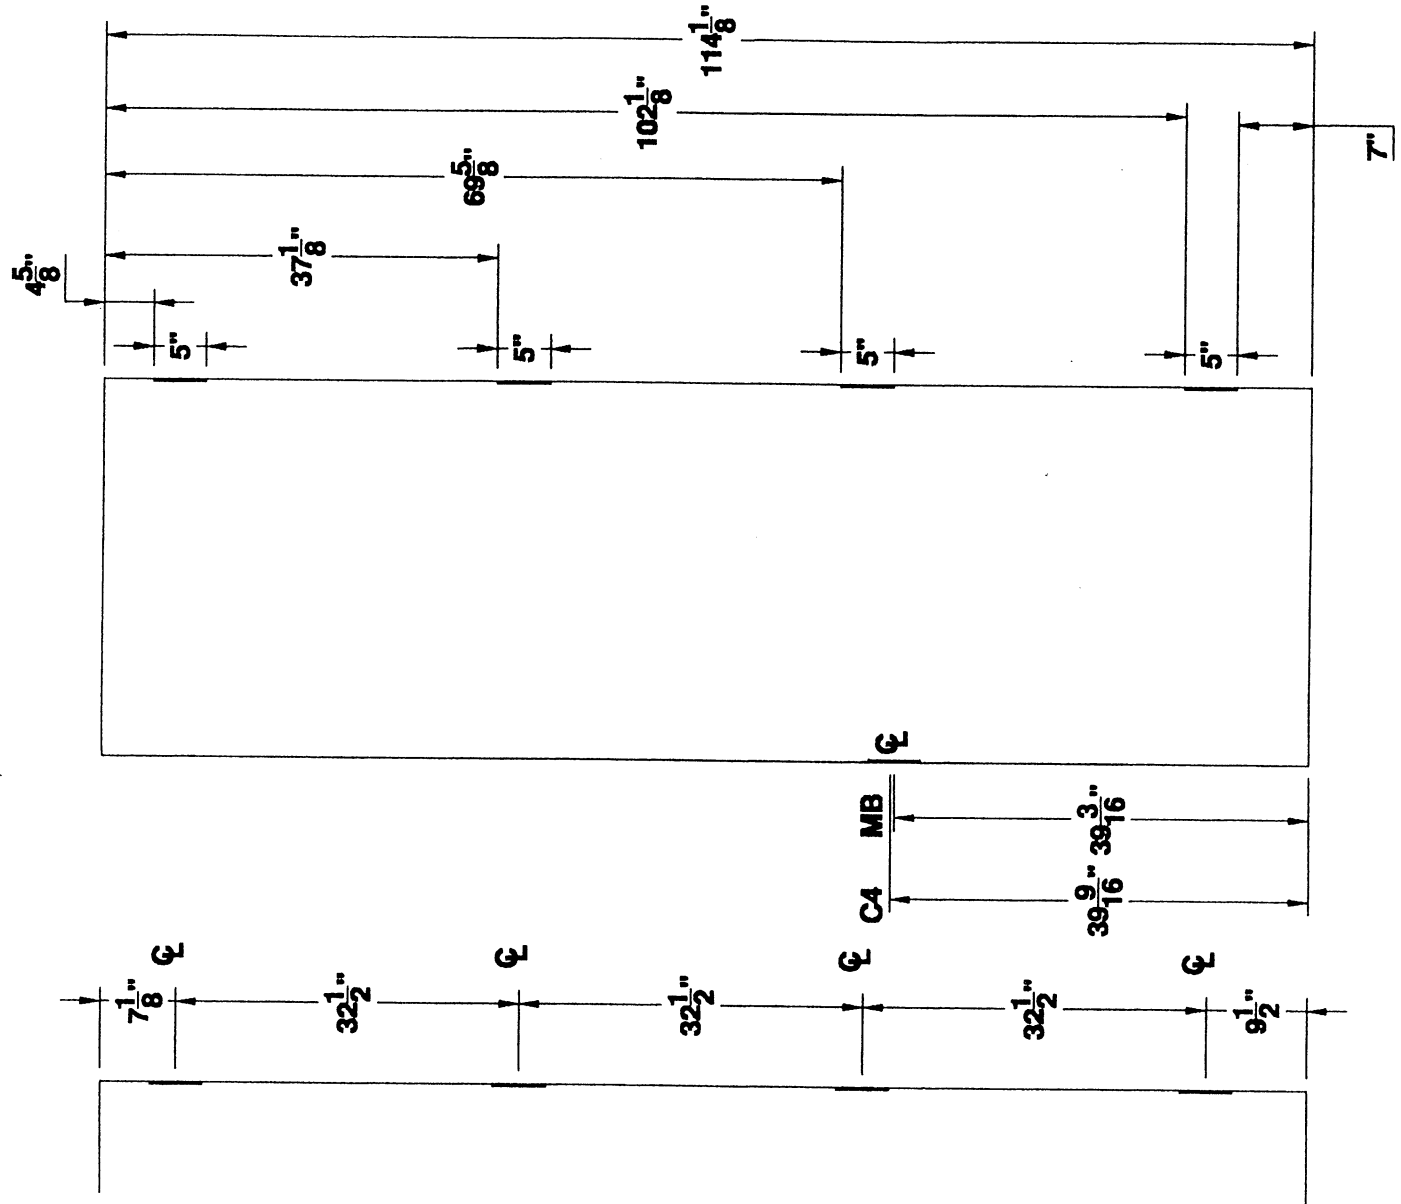

5" HINGES

5" HINGES
4HG 9'-7" DOOR

4 HINGE 9'-7" STANDARD DOOR LOCATIONS

MESKER DOOR INC.
SINCE 1864 THE FIRST DOOR and STILL THE FIRST DOOR

**5" HINGE
DETAILS**
FOUR HINGE DOOR

PROJECT Standard Locations
ORDER N/A DATE _____
PREPARED BY SJS SHEET 1 OF 1
Standard Detail # D4H-5-9FT-7IN