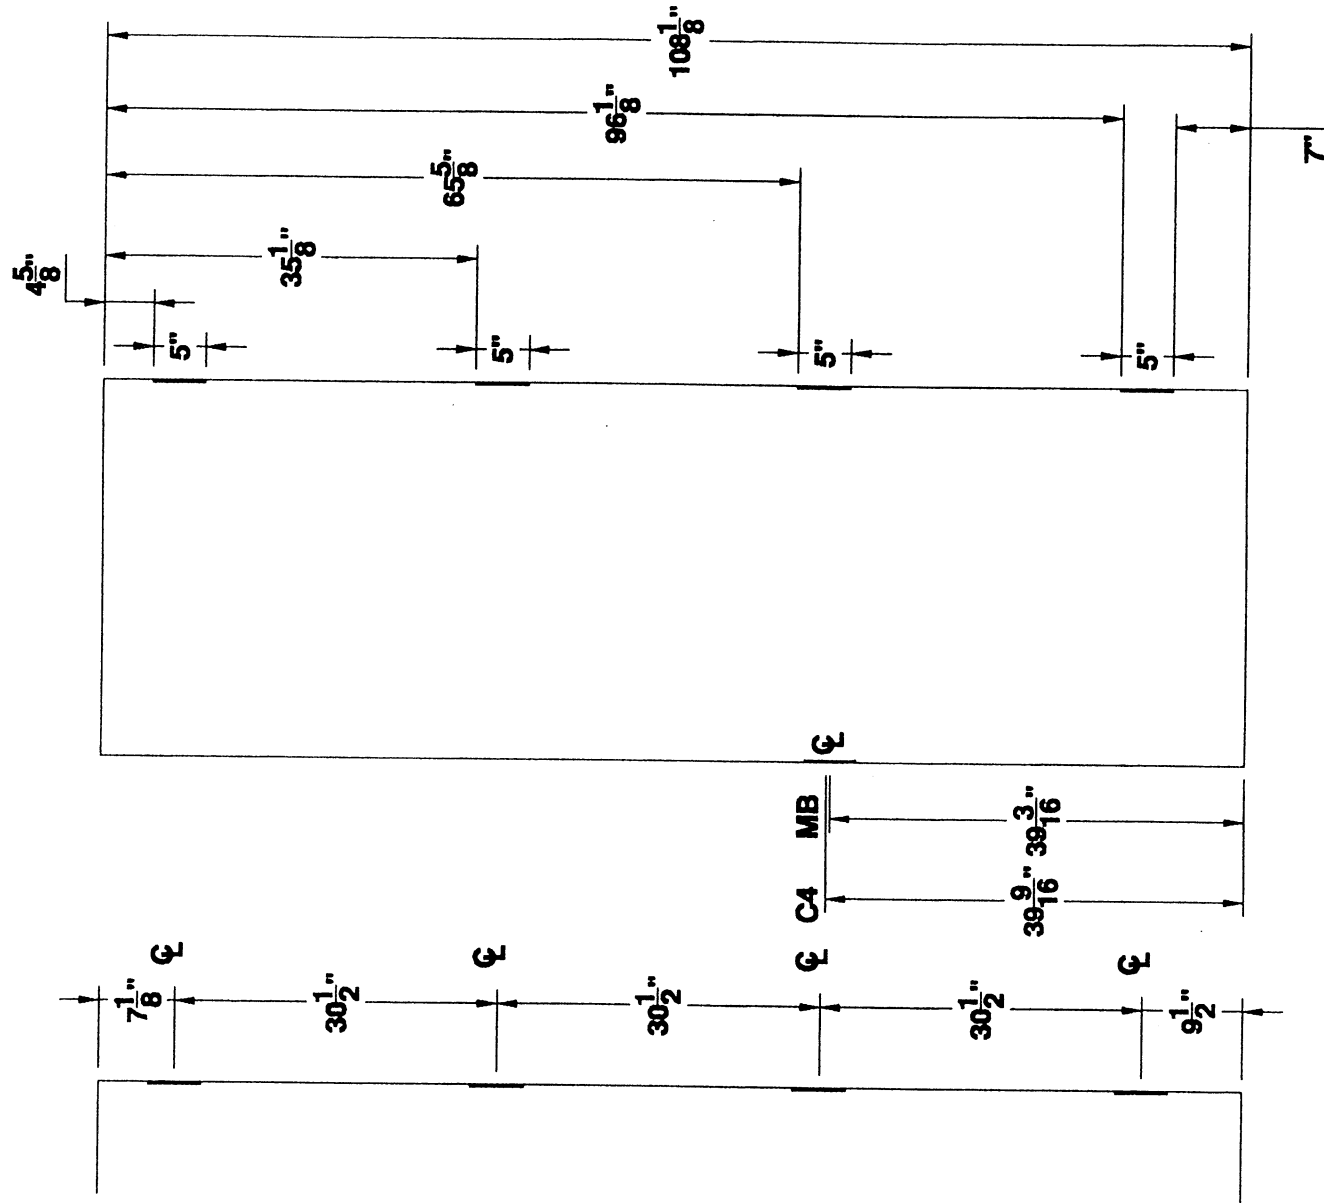

5" HINGES

5" HINGES
4HG 9'-1" DOOR

4 HINGE 9'-1" STANDARD DOOR LOCATIONS

MESKER DOOR INC.

SINCE 1864 THE FIRST DOOR and STILL THE FIRST DOOR

**5" HINGE
DETAILS**

FOUR HINGE DOOR

PROJECT Standard Locations

ORDER N/A DATE _____

PREPARED BY SJS SHEET 1 OF 1

Standard Detail # D4H-5-9FT-11N