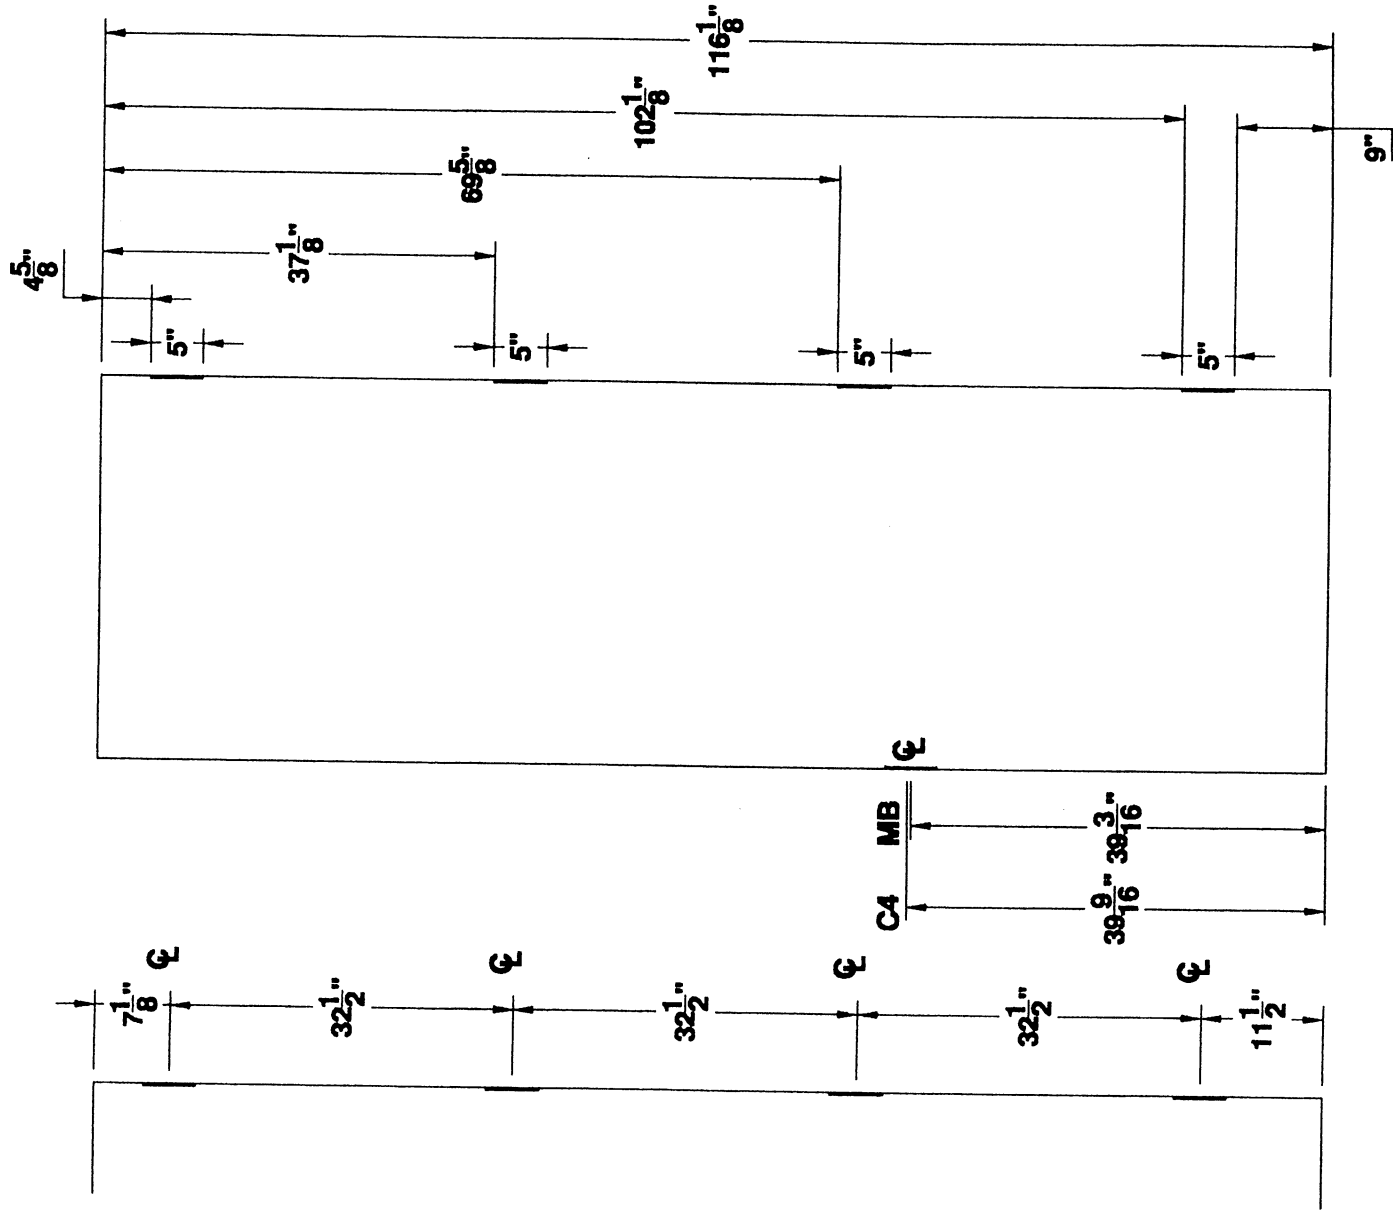

5" HINGES

5" HINGES
4HG 9'-9" DOOR

4 HINGE 9'-9" STANDARD DOOR LOCATIONS

MESKER DOOR INC.

SINCE 1864 THE FIRST DOOR and STILL THE FIRST DOOR

**5" HINGE
—DETAILS—**

FOUR HINGE DOOR

PROJECT Standard Locations

ORDER N/A DATE _____

PREPARED BY SJS SHEET 1 OF 1

Standard Detail # D4H-5-9FT-9IN