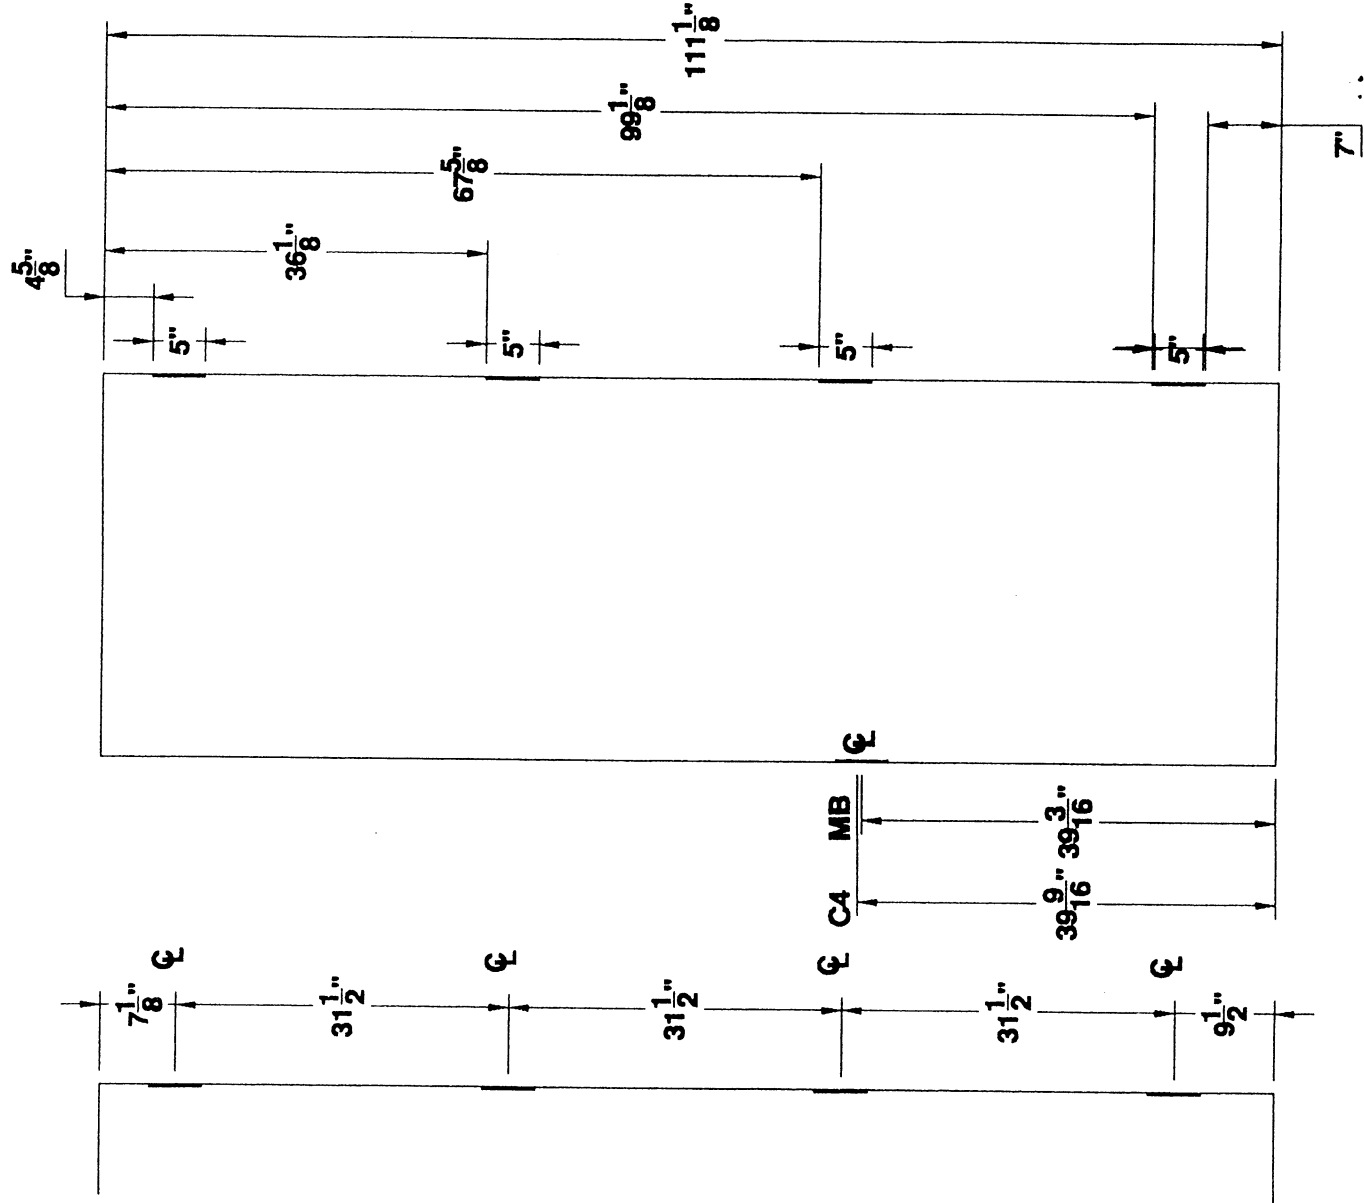

5" HINGES

5" HINGES
4HG 9'-4" DOOR

4 HINGE 9'-4" STANDARD DOOR LOCATIONS

MESKER DOOR INC.
SINCE 1864 THE FIRST DOOR and STILL THE FIRST DOOR

**5" HINGE
— DETAILS —**
FOUR HINGE DOOR

PROJECT Standard Locations
ORDER N/A DATE _____
PREPARED BY SJS SHEET 1 OF 1
Standard Detail # D4H-5-9FT-4IN