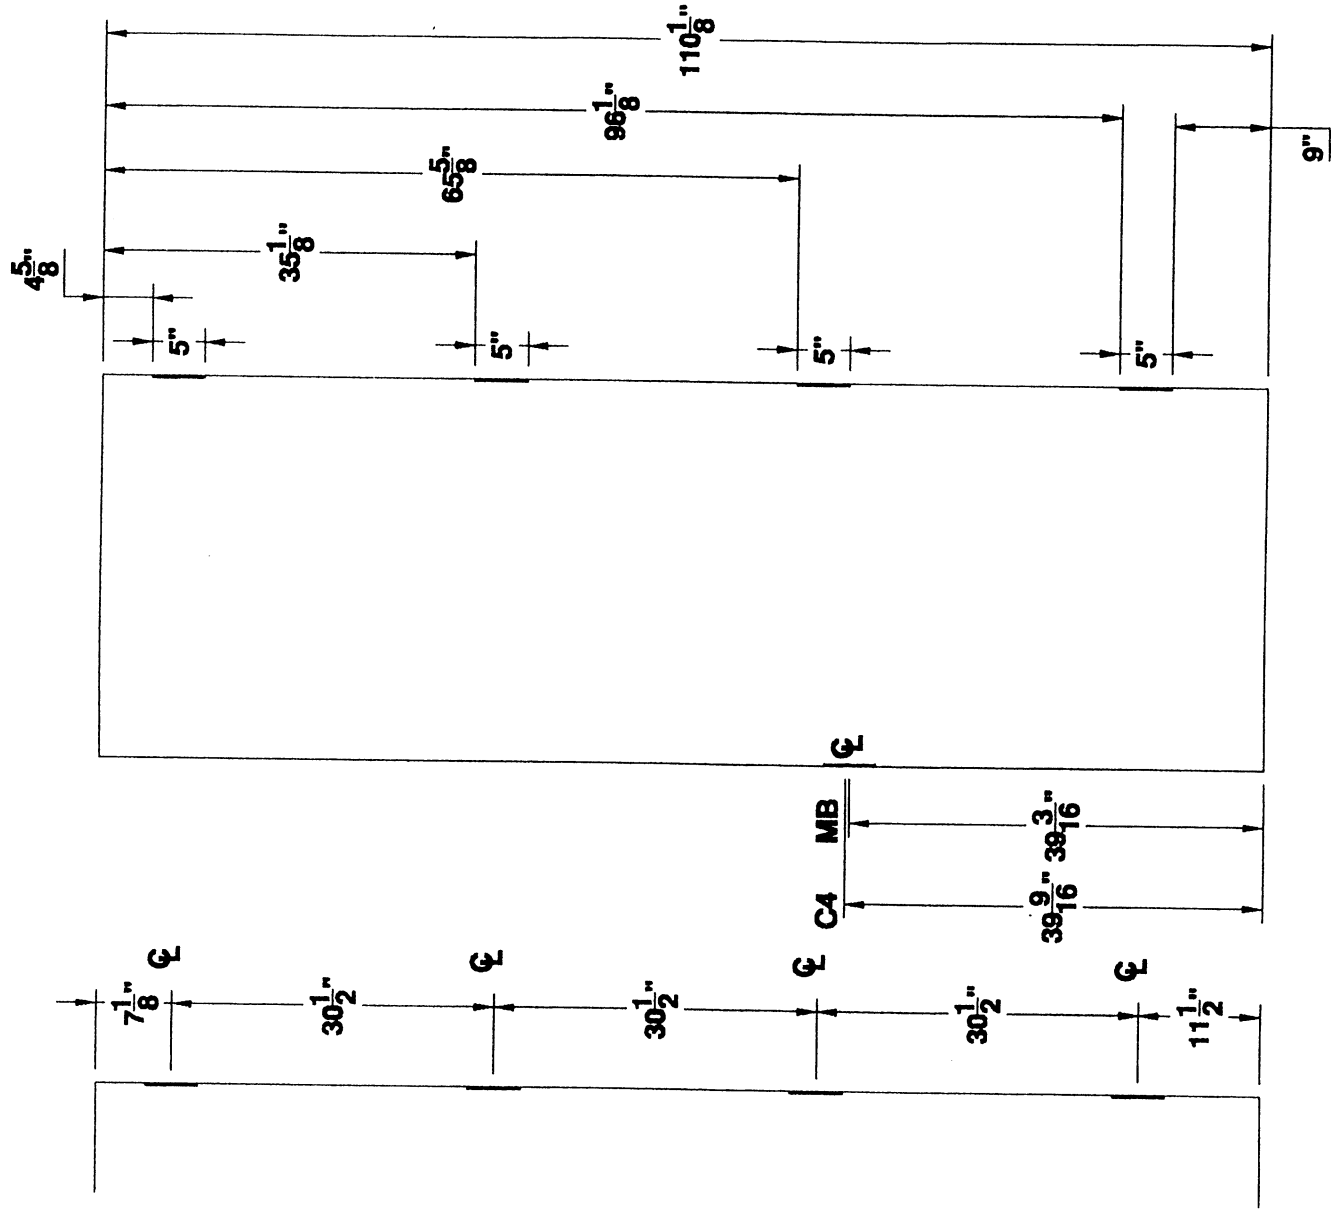

5" HINGES

5" HINGES
4HG 9'-3" DOOR

4 HINGE 9'-3" STANDARD DOOR LOCATIONS

MESKER DOOR INC.
SINCE 1864 THE FIRST DOOR and STILL THE FIRST DOOR

**5" HINGE
DETAILS**
FOUR HINGE DOOR

PROJECT Standard Locations
ORDER N/A DATE _____
PREPARED BY SJS SHEET 1 OF 1
Standard Detail # D4H-5-9FT-3IN