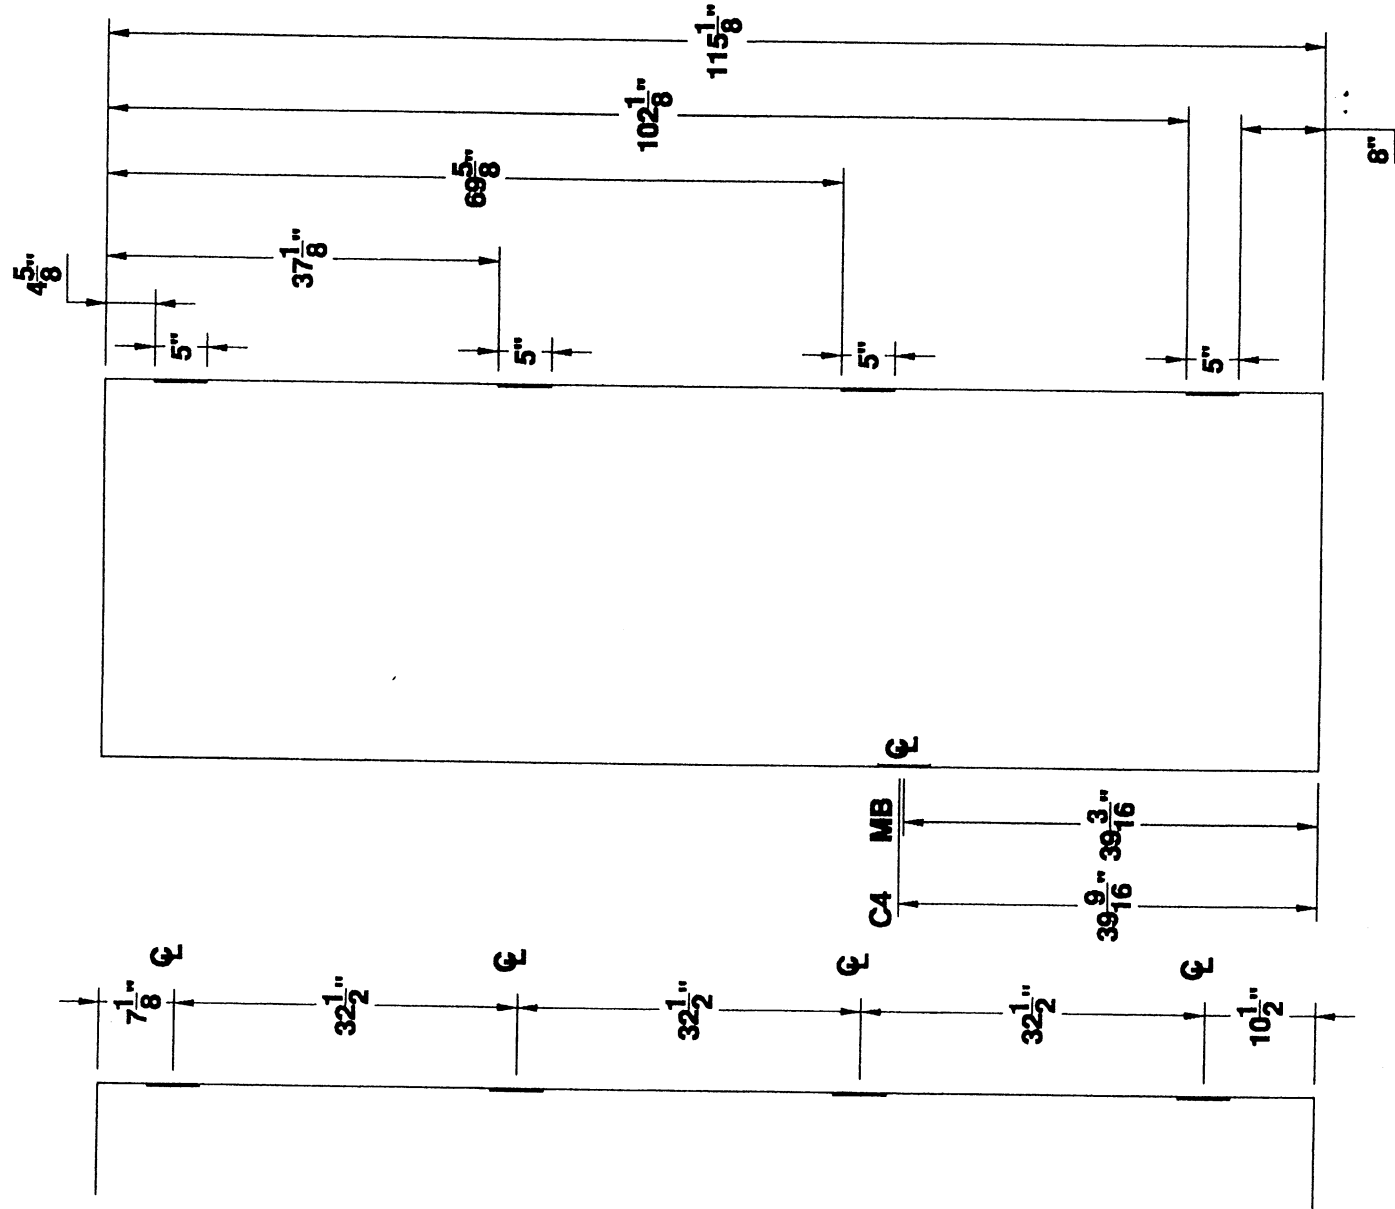

5" HINGES

5" HINGES
4HG 9'-8" DOOR

4 HINGE 9'-8" STANDARD DOOR LOCATIONS

MESKER DOOR INC.
SINCE 1864 THE FIRST DOOR and STILL THE FIRST DOOR

**5" HINGE
DETAILS**
FOUR HINGE DOOR

PROJECT Standard Locations
ORDER N/A DATE _____
PREPARED BY SJS SHEET 1 OF 1
Standard Detail # D4H-5-9FT-8IN