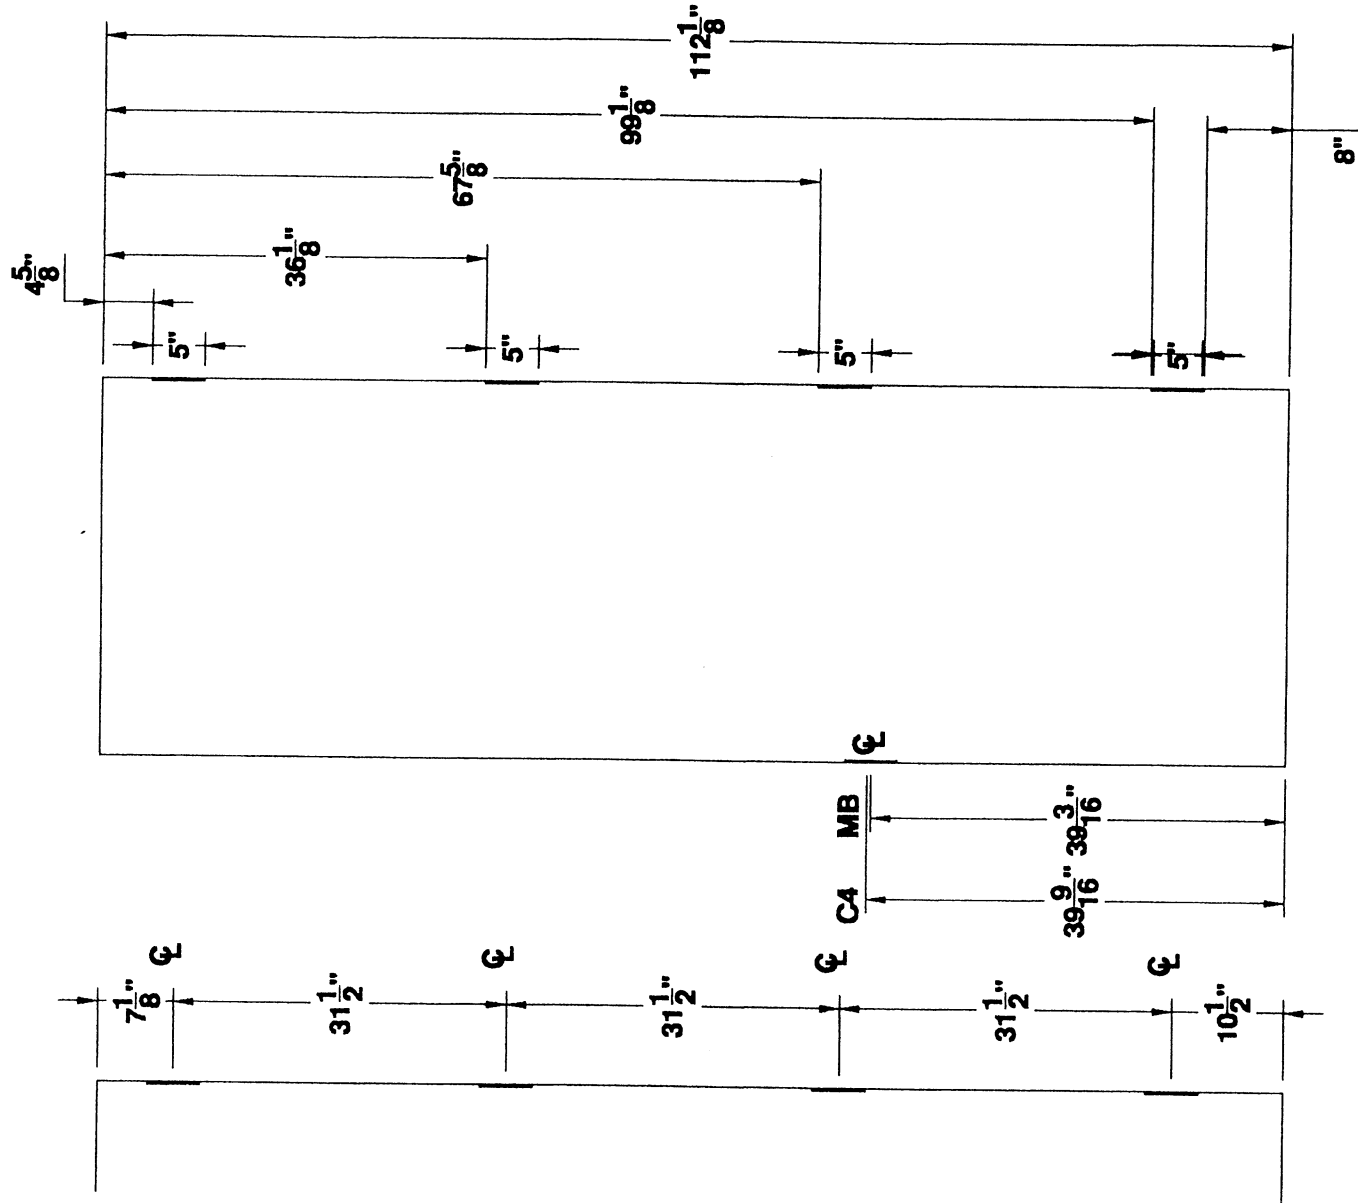

5" HINGES

5" HINGES
4HG 9'-5" DOOR

4 HINGE 9'-5" STANDARD DOOR LOCATIONS

MESKER DOOR INC.

SINCE 1864 THE FIRST DOOR and STILL THE FIRST DOOR

**5" HINGE
DETAILS**

FOUR HINGE DOOR

PROJECT Standard Locations

ORDER N/A DATE _____

PREPARED BY SJS SHEET 1 OF 1

Standard Detail # D4H-5-9FT-5IN