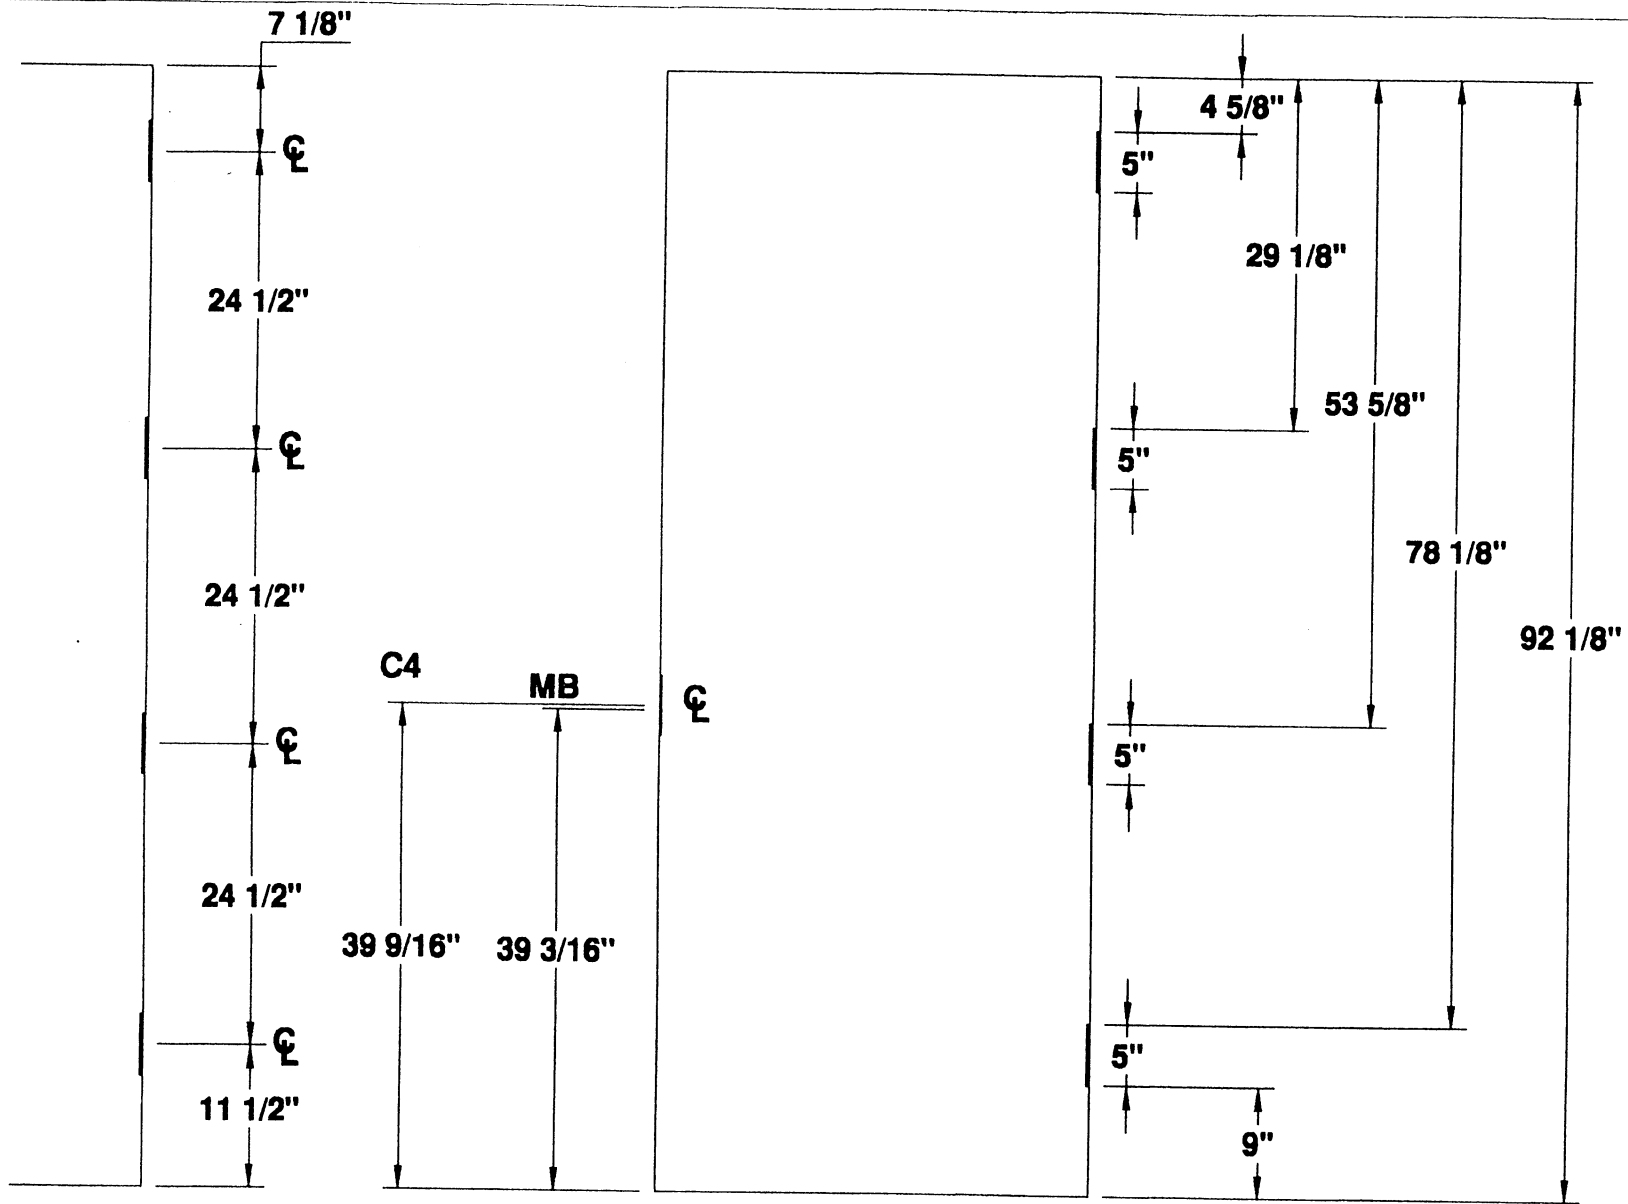

5" HINGES

5" HINGES
4 HG 7'-9" DOOR

4 HINGE 7'-9" STANDARD DOOR LOCATIONS

MESKER DOOR INC.

SINCE 1864 THE FIRST DOOR and STILL THE FIRST DOOR

**5" HINGE
DETAILS**

FOUR HINGE DOOR

PROJECT STANDARD DOOR LOCATIONS

ORDER N/A DATE 1/8/99

PREPARED BY SJS SHEET 1 OF 1

Detail # D4H-5-7FT-9IN