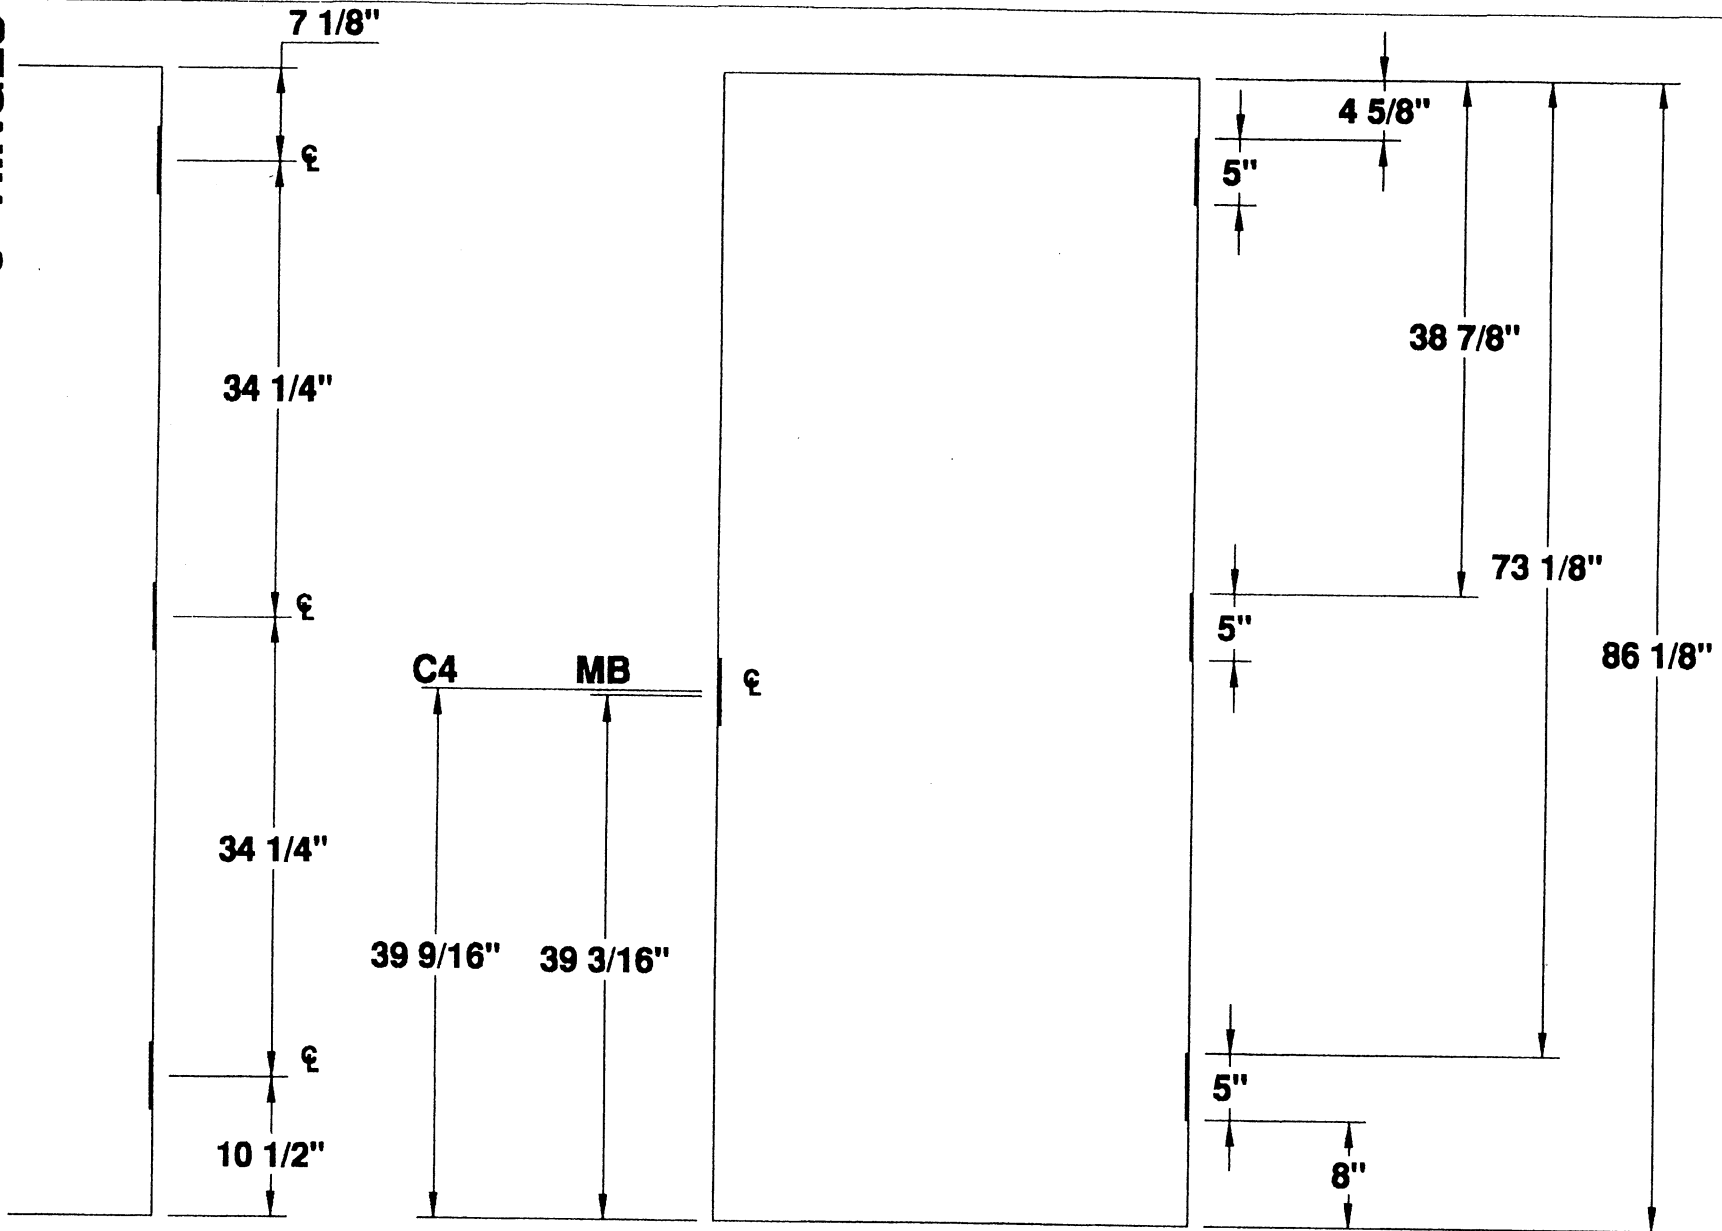

5" HINGES

5" HINGES
3 HG 7'-3" DOOR

3 HINGE 7'-3" STANDARD DOOR LOCATIONS

MESKER DOOR INC.
SINCE 1864 THE FIRST DOOR and STILL THE FIRST DOOR

**5" HINGE
DETAILS**
THREE HINGE DOOR

PROJECT STANDARD DOOR LOCATIONS
ORDER N/A DATE _____
PREPARED BY SJS SHEET 1 OF 1

Detail # D3H-5-7FT-3IN