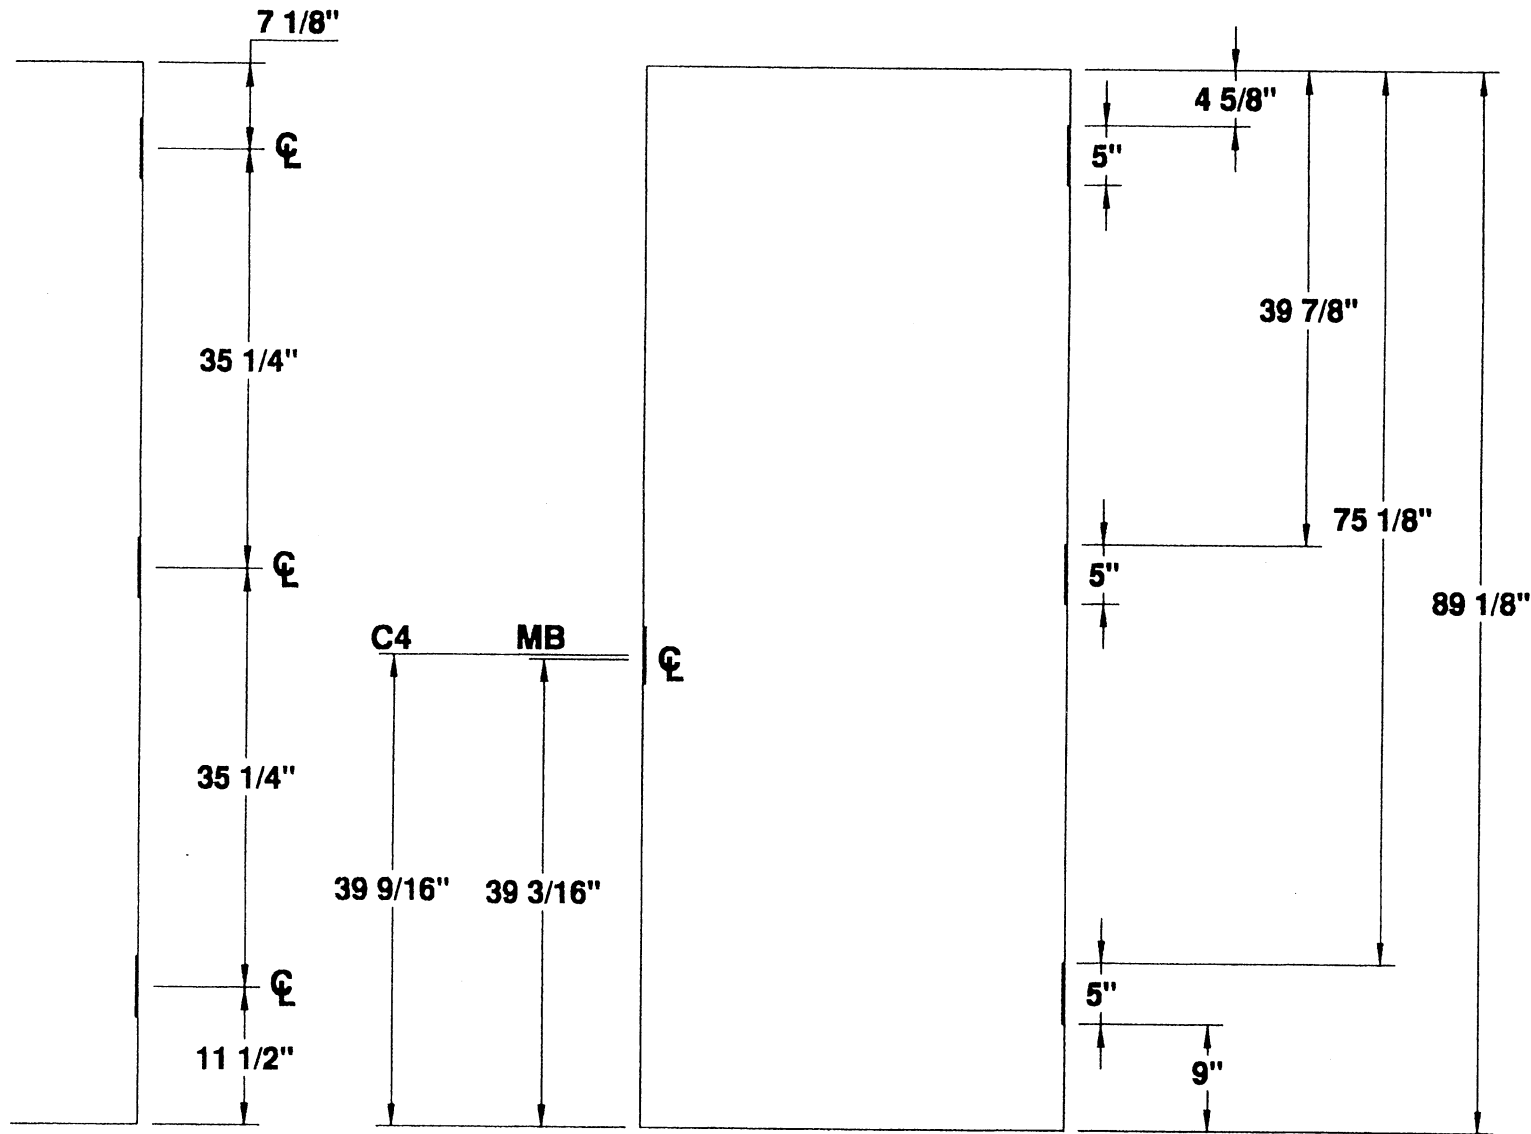

5" HINGES

5" HINGES
3 HG 7'-6" DOOR

3 HINGE 7'-6" STANDARD DOOR LOCATIONS

MESKER DOOR INC.
SINCE 1884 THE FIRST DOOR and STILL THE FIRST DOOR

**5" HINGE
DETAILS**
THREE HINGE DOOR

PROJECT STANDARD DOOR LOCATIONS

ORDER N/A DATE _____

PREPARED BY SJS SHEET 1 OF 1

Detail # D3H-5-7FT-6IN