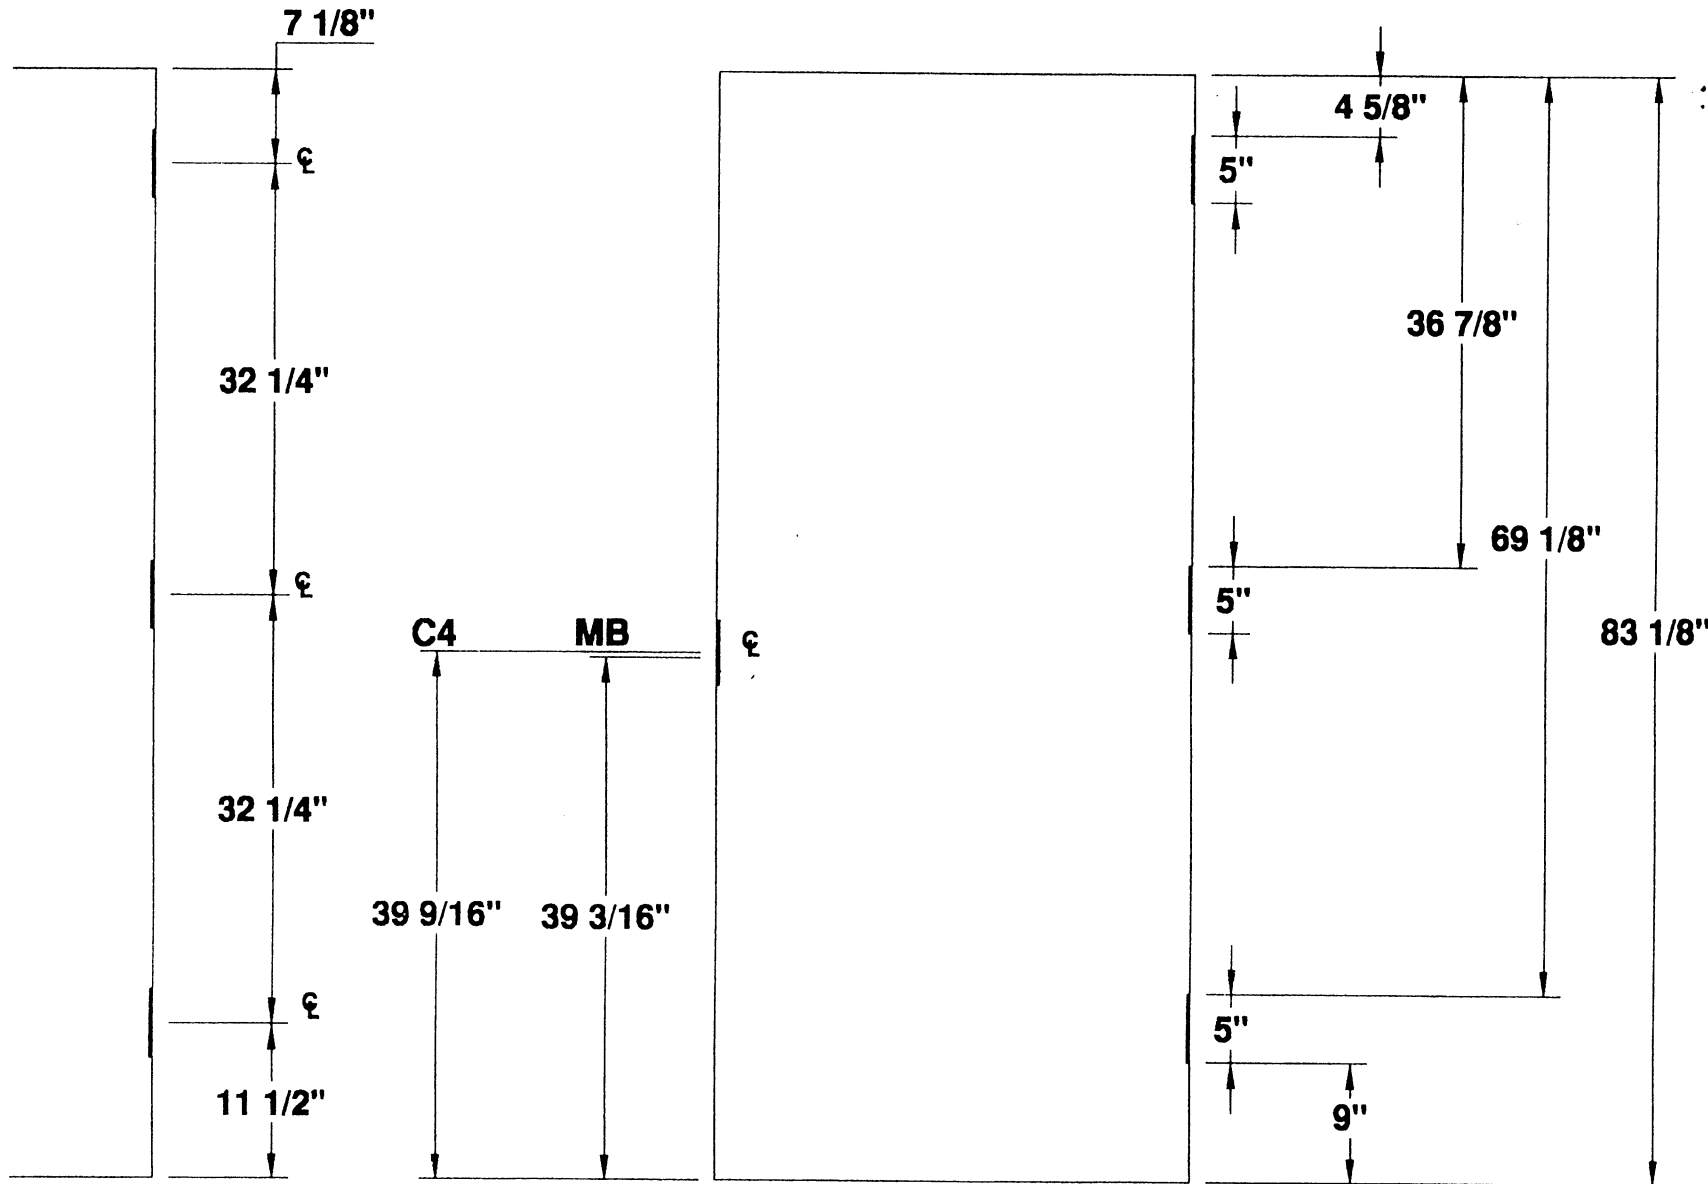

**STANDARD
7'-0" TO 7'-11"
DOOR HEIGHTS**

5" HINGES

5" HINGES
3 HG 7'-0" DOOR

3 HINGE 7'-0" STANDARD DOOR LOCATIONS

MESKER DOOR INC.
SINCE 1964 THE FIRST DOOR and STILL THE FIRST DOOR

**5" HINGE
DETAILS**
THREE HINGE DOOR

**5" HINGE
DETAILS**

FOUR HINGE DOOR

PROJECT STANDARD DOOR LOCATIONS

ORDER N/A DATE _____

PREPARED BY SJS SHEET 1 OF 1

Detail # D4H-5-7FT-10IN

5" HINGES

5" HINGES
4 HG 7'-11" DOOR