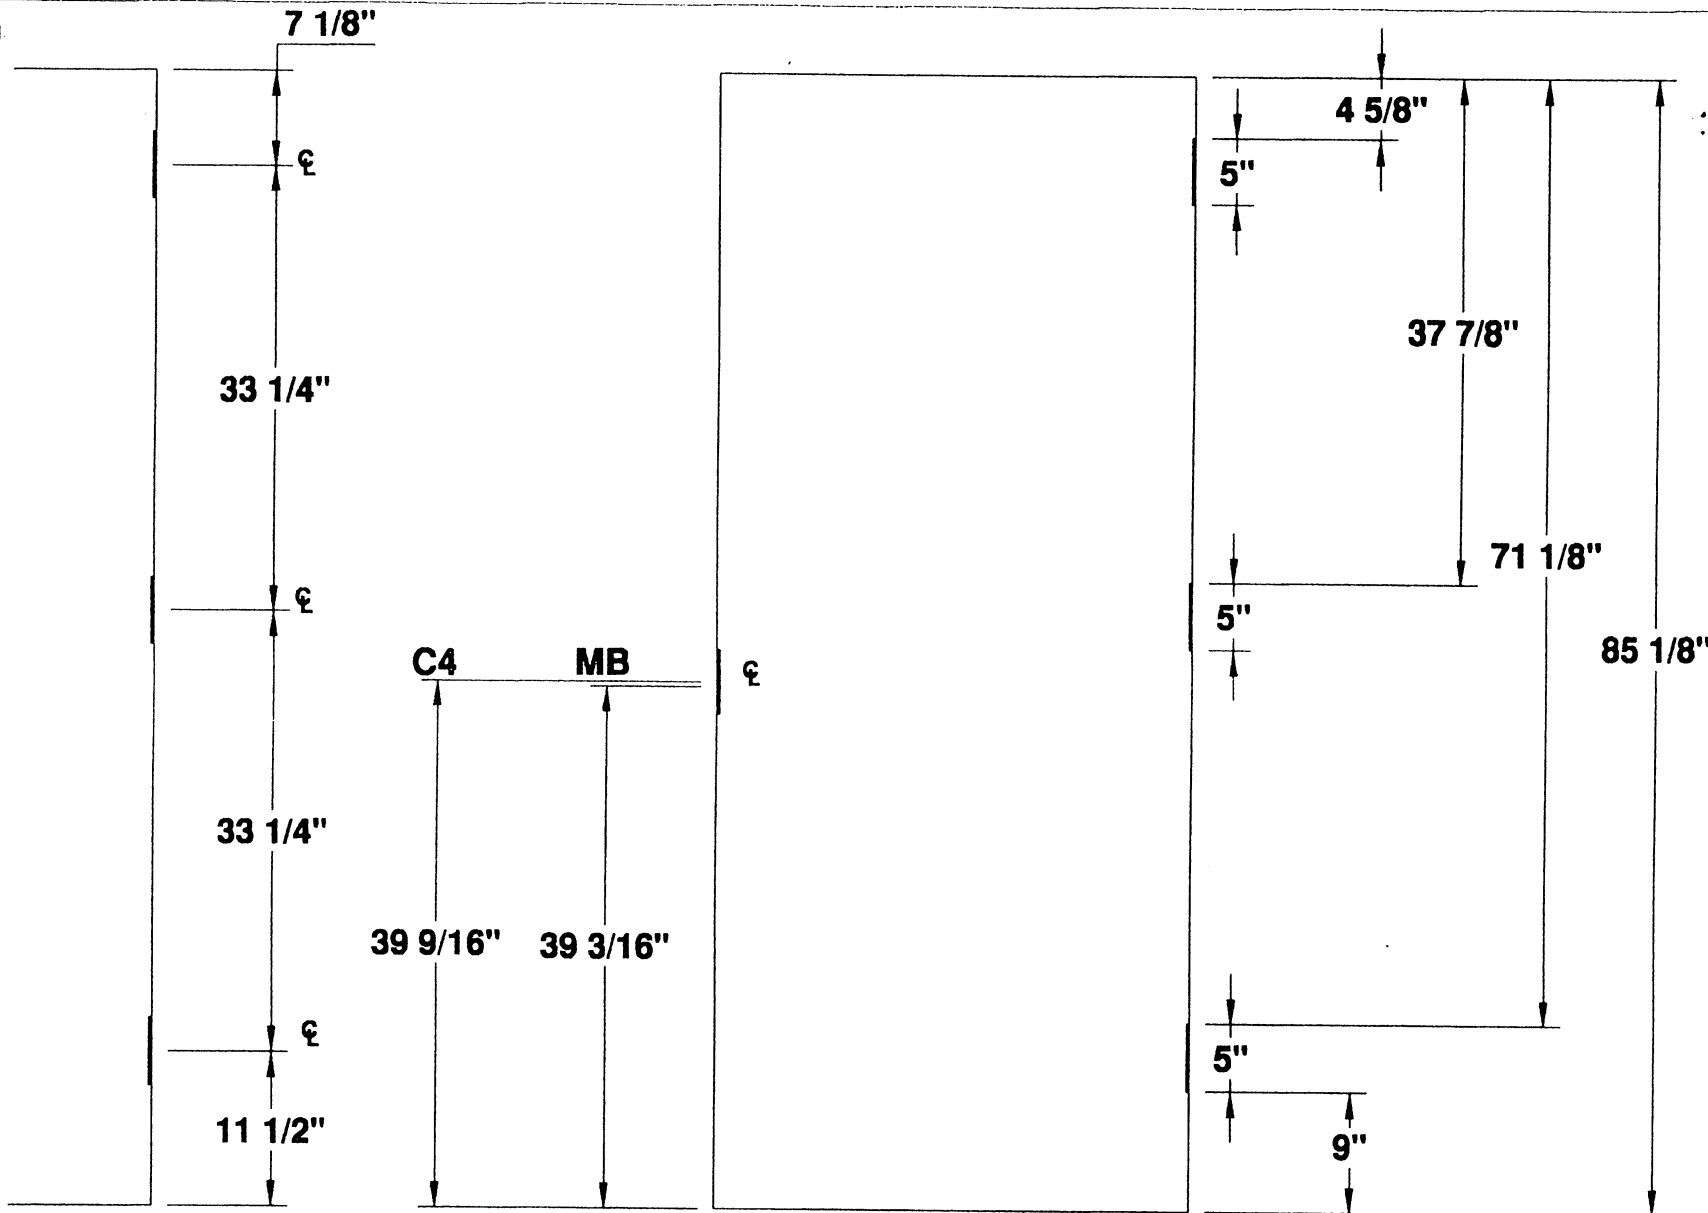

5" HINGES

5" HINGES
3 HG 7'-2" DOOR

3 HINGE 7'-2" STANDARD DOOR LOCATIONS

MESKER DOOR INC.

SINCE 1864 THE FIRST DOOR and STILL THE FIRST DOOR

**5" HINGE
DETAILS**

THREE HINGE DOOR

PROJECT STANDARD DOOR LOCATIONS

ORDER N/A DATE _____

PREPARED BY SJS SHEET 1 OF 1

Detail # D3H-5-7FT-2IN