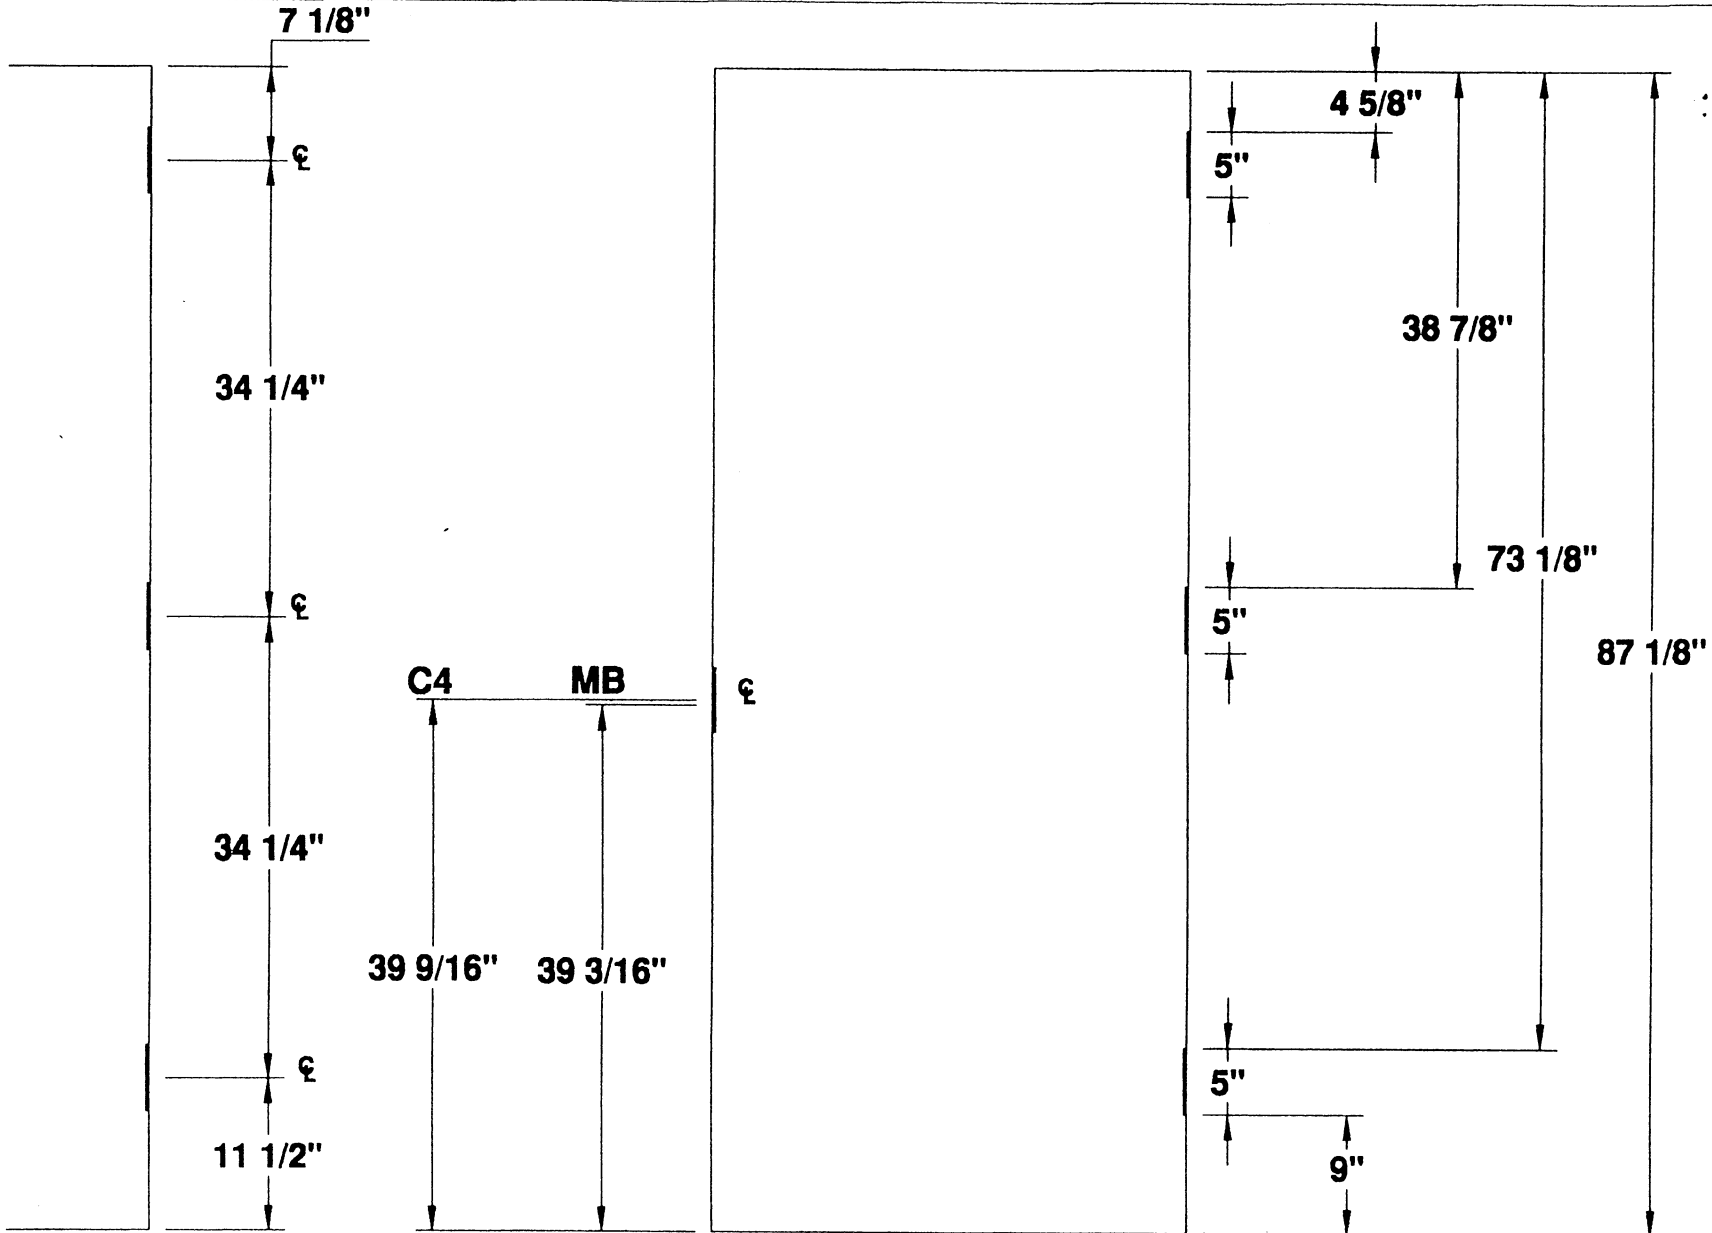

5" HINGES

5" HINGES
3 HG 7'-4" DOOR

3 HINGE 7'-4" STANDARD DOOR LOCATIONS

MESKER DOOR INC.
SINCE 1864 THE FIRST DOOR and STILL THE FIRST DOOR

**5" HINGE
DETAILS**
THREE HINGE DOOR

PROJECT STANDARD DOOR LOCATIONS
ORDER N/A DATE _____
PREPARED BY SJS SHEET 1 OF 1

Detail # D3H-5-7FT-4IN