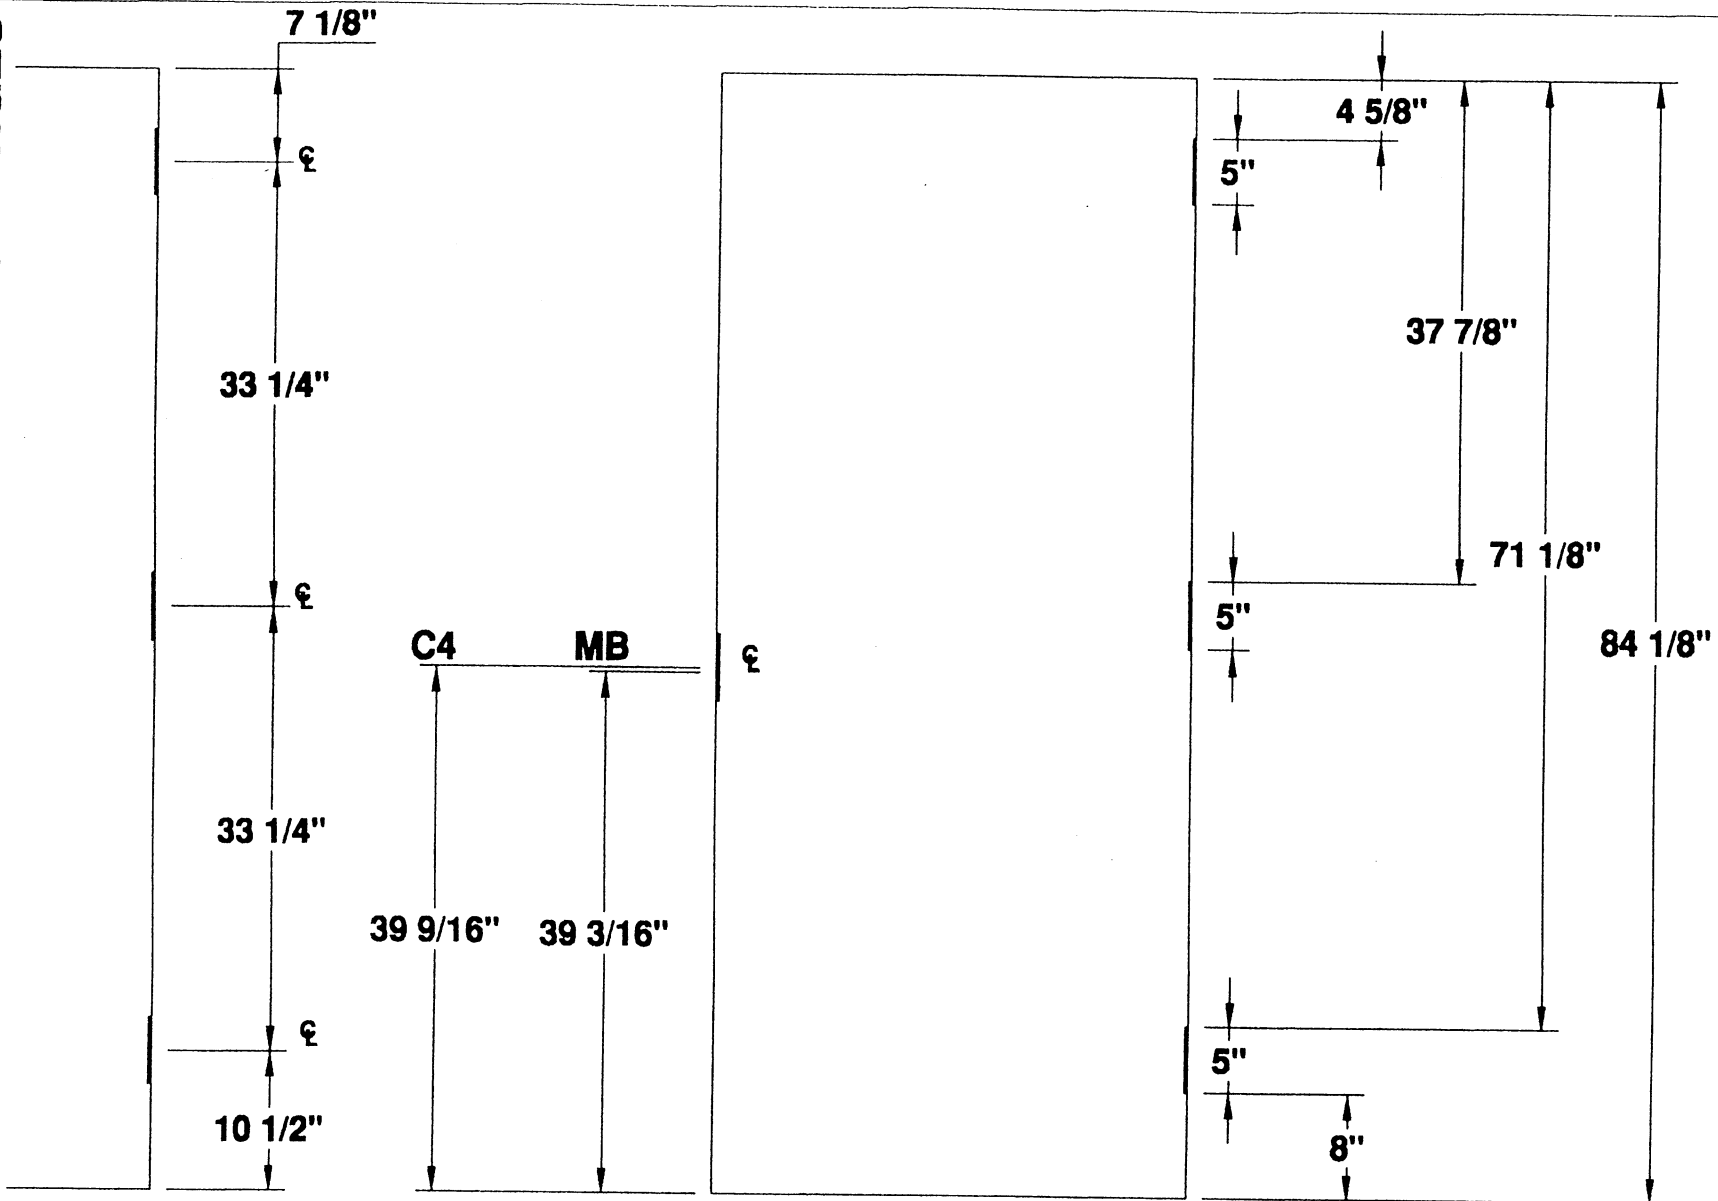

5" HINGES

5" HINGES
3 HG 7'-1" DOOR

3 HINGE 7'-1" STANDARD DOOR LOCATIONS

MESKER DOOR INC.

SINCE 1864 THE FIRST DOOR and STILL THE FIRST DOOR

**5" HINGE
DETAILS**

THREE HINGE DOOR

PROJECT STANDARD DOOR LOCATIONS

ORDER N/A DATE _____

PREPARED BY SJS SHEET 1 OF 1

Detail # D3H-5-7FT-1IN