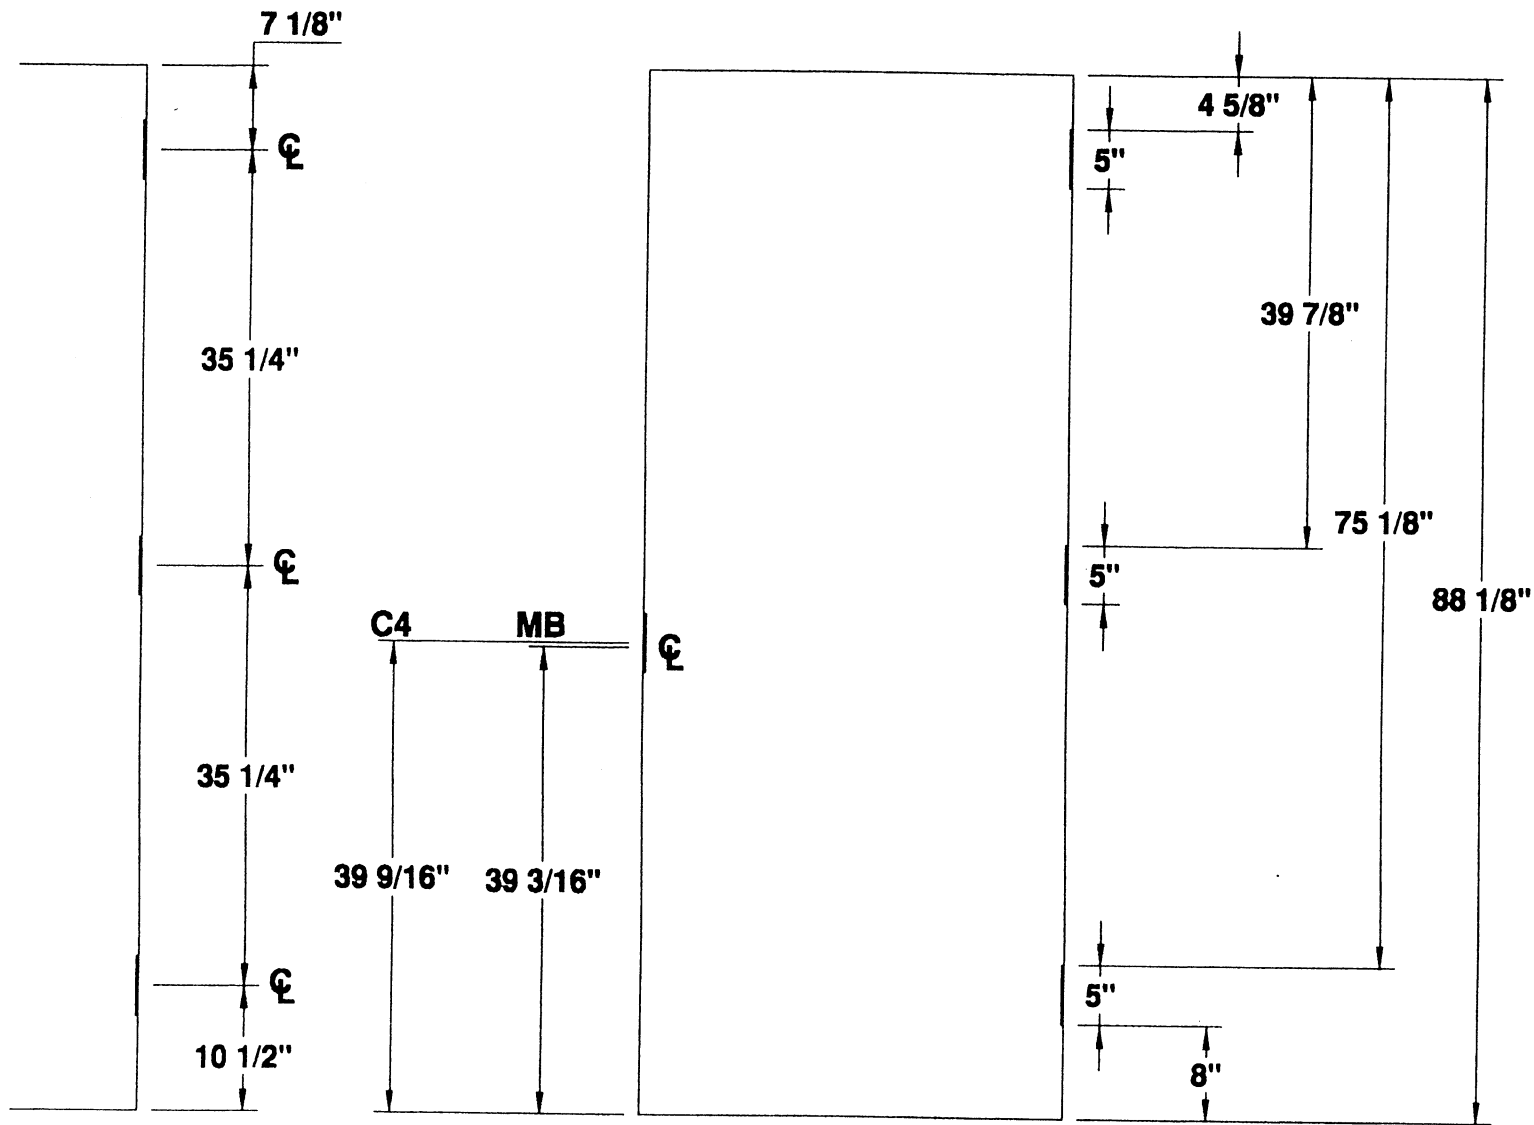

5" HINGES

5" HINGES
3 HG 7'-5" DOOR

3 HINGE 7'-5" STANDARD DOOR LOCATIONS

MESKER DOOR INC.

SINCE 1864 THE FIRST DOOR and STILL THE FIRST DOOR

**5" HINGE
—DETAILS—**

THREE HINGE DOOR

PROJECT STANDARD DOOR LOCATIONS

ORDER N/A DATE _____

PREPARED BY SJS SHEET 1 OF 1

Detail # D3H-5-7FT-5IN