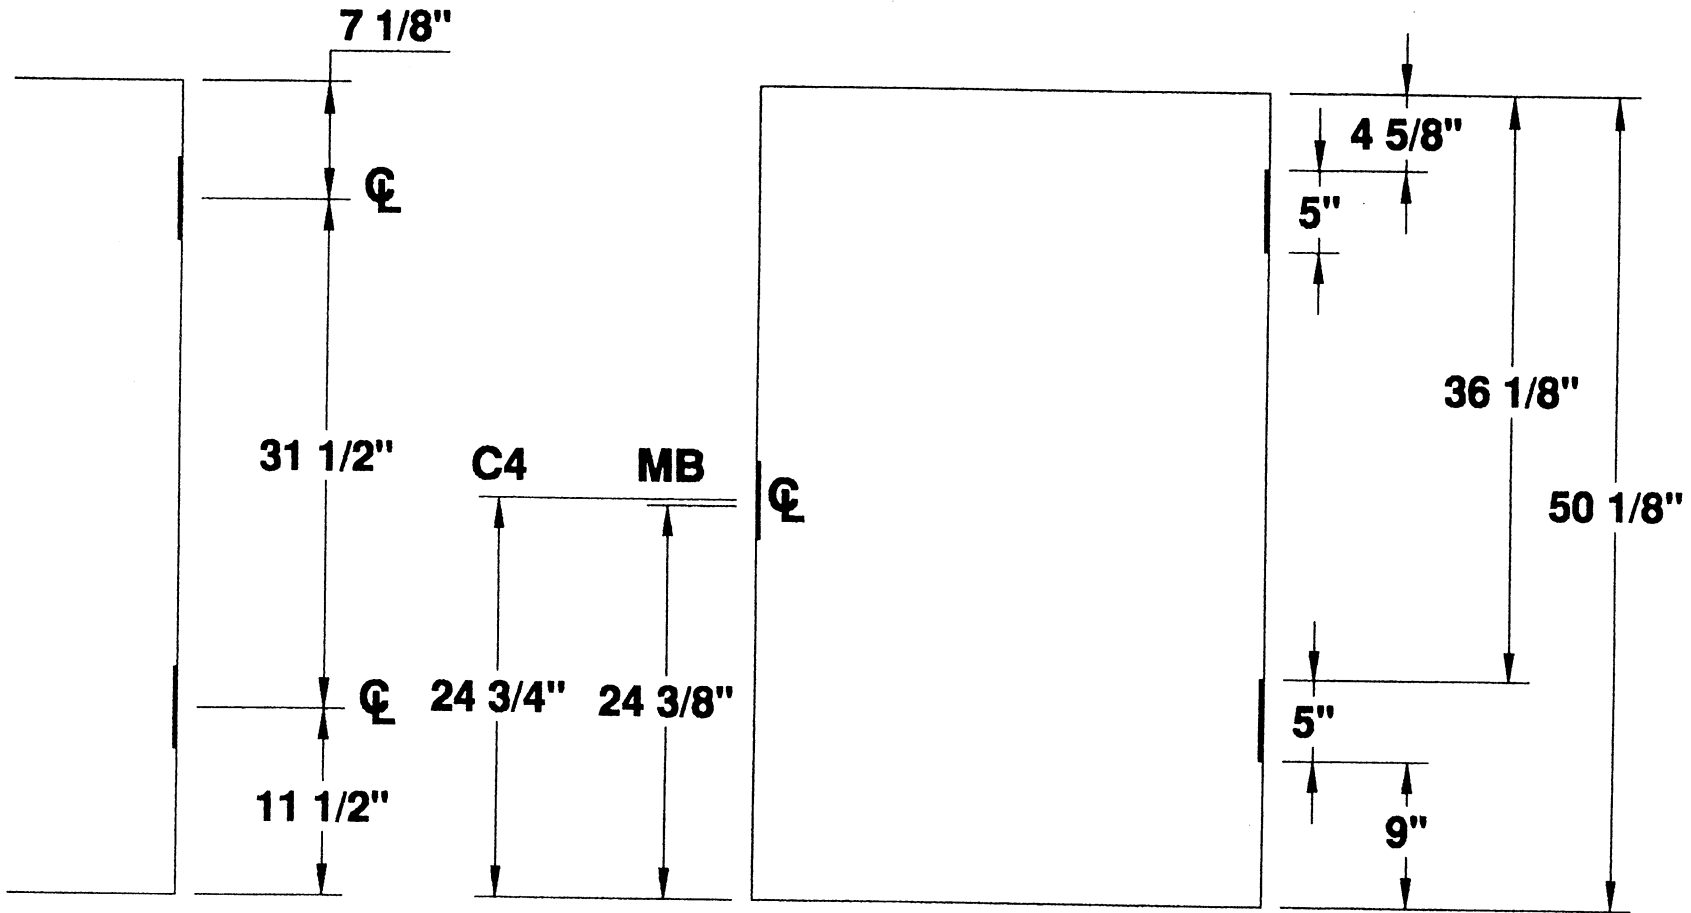

5" HINGES

5" HINGES
2 HG 4'-3" DOOR

2 HINGE 4'-3" STANDARD DOOR LOCATIONS

MESKER DOOR INC.
SINCE 1864 THE FIRST DOOR and STILL THE FIRST DOOR

**5" HINGE
—DETAILS—
TWO HINGE DOOR**

PROJECT STANDARD LOCATIONS
ORDER N/A DATE _____
PREPARED BY SJS SHEET 1 OF 1
Standard Detail # D2H-5-4FT-3IN