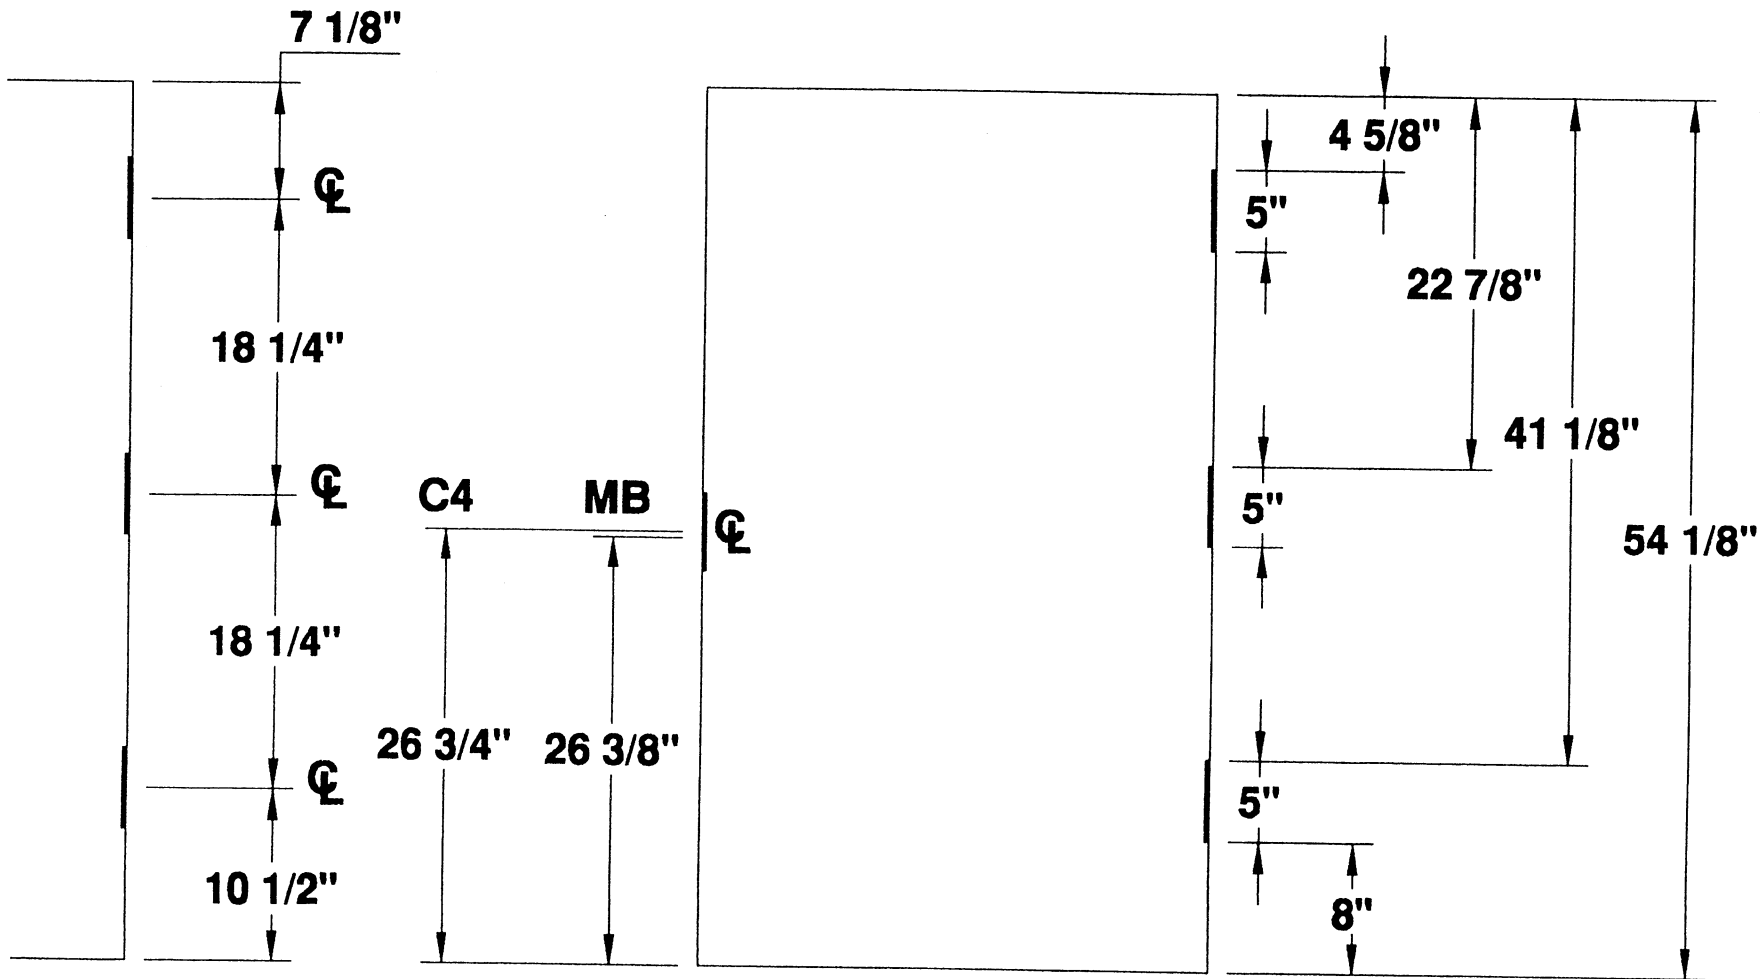

PREPARED BY SJS SHEET 1 OF 1

Standard Detail # D2H-5-4FT-6IN

5" HINGES

5" HINGES  
3 HG 4'-7" DOOR