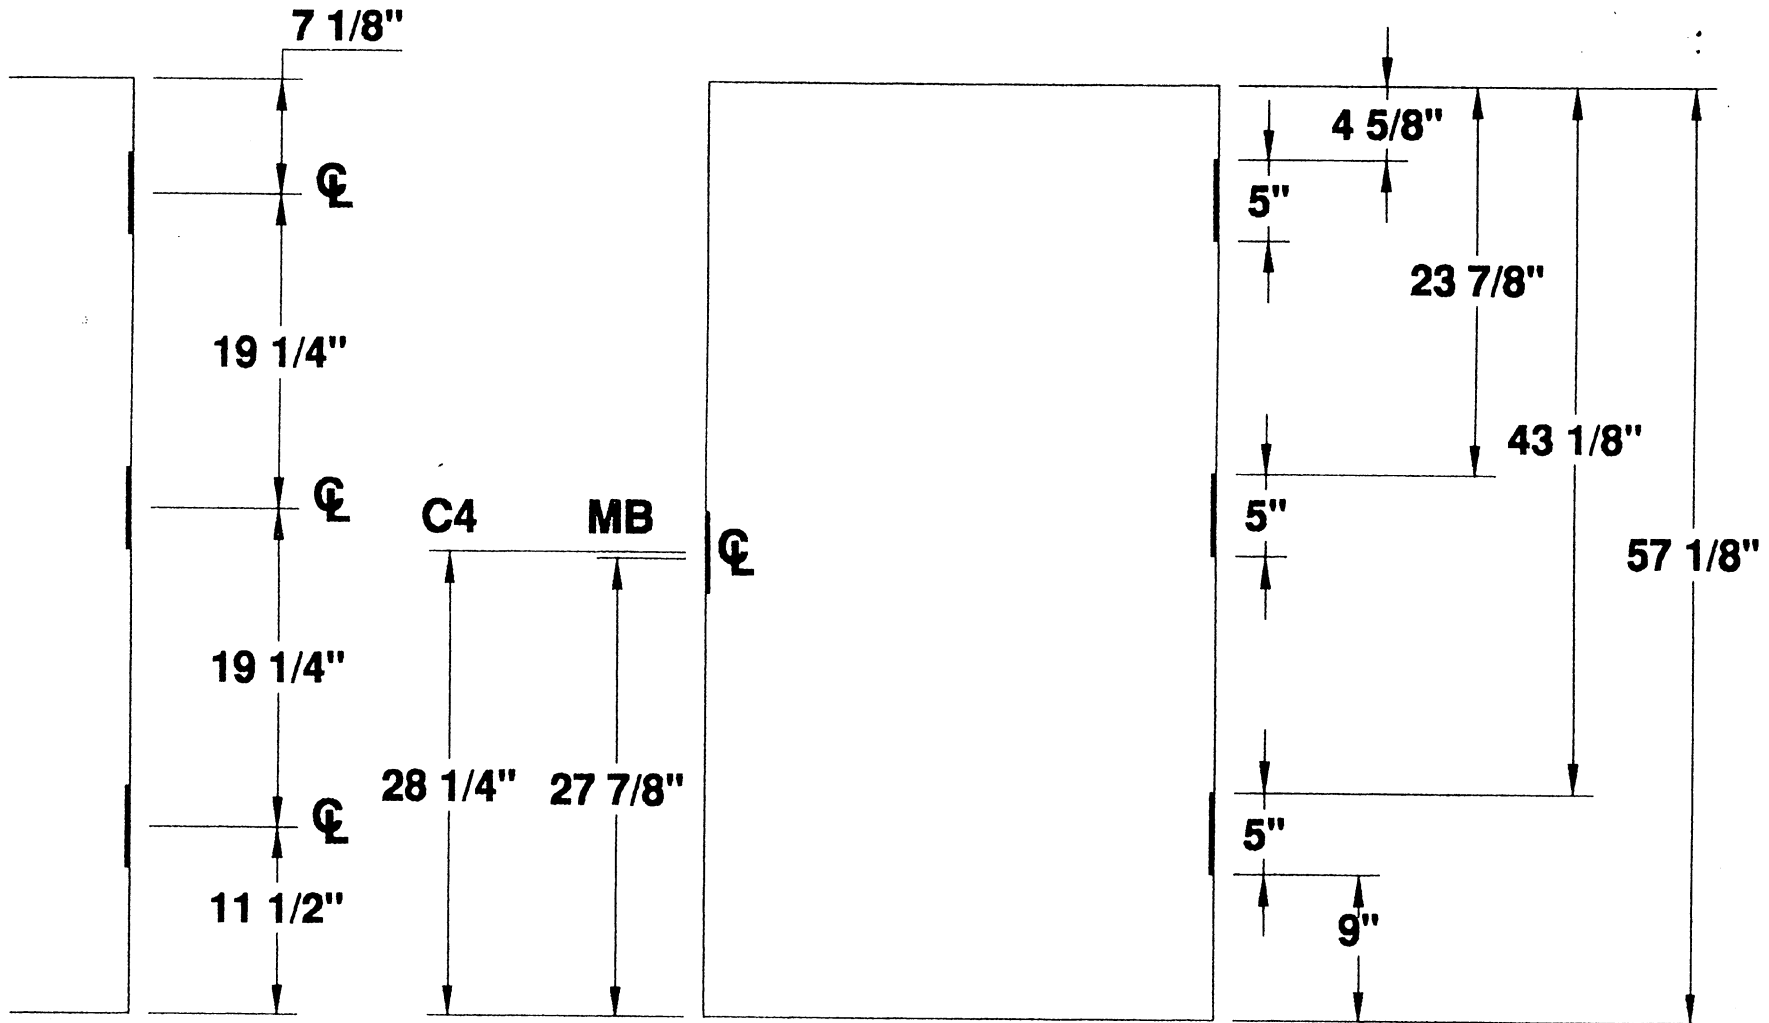

5" HINGES

5" HINGES  
3 HG 4'-9" DOOR

### 5" HINGE DETAILS

THREE HINGE DOOR

PROJECT STANDARD LOCATIONS

ORDER N/A DATE \_\_\_\_\_

PREPARED BY SJS SHEET 1 OF 1

Standard Detail # D3H-5-4FT-9IN

5" HINGES

5" HINGES  
3 HG 4'-10" DOOR

5" HINGES

5" HINGES  
3 HG 4'-11" DOOR