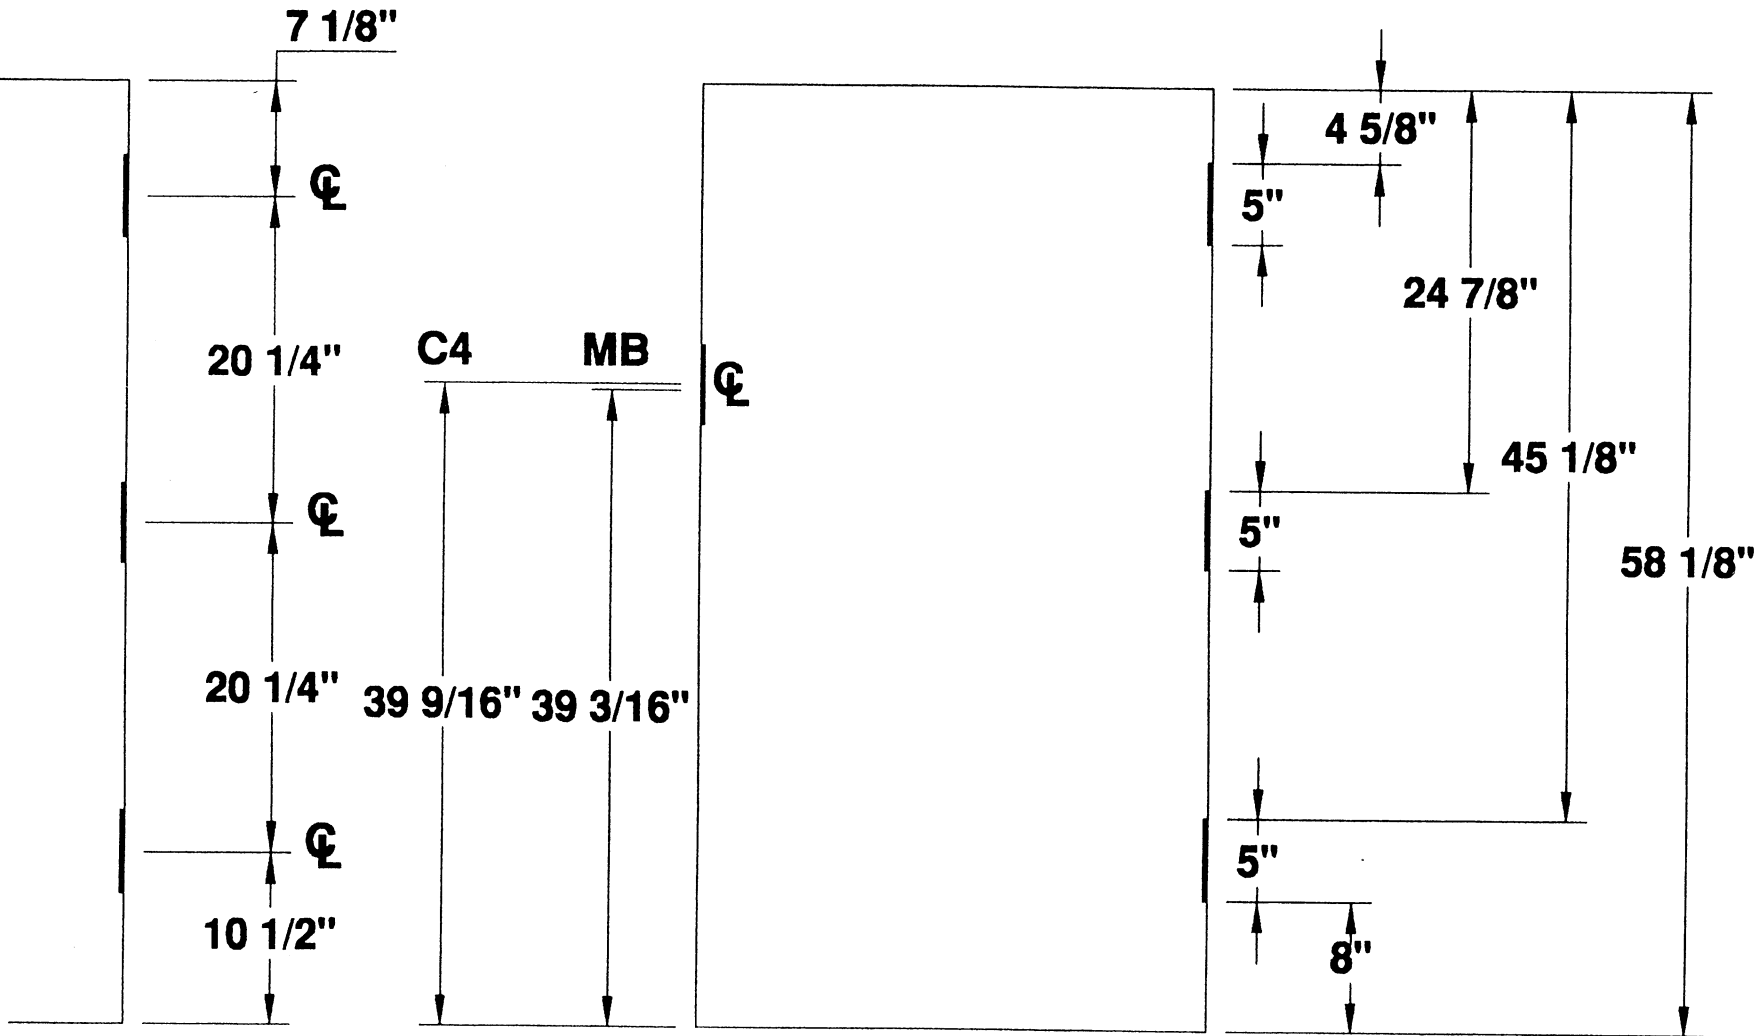

5" HINGES

5" HINGES  
3 HG 4'-9" DOOR

### 5" HINGE DETAILS

THREE HINGE DOOR

PROJECT STANDARD LOCATIONS

ORDER N/A DATE \_\_\_\_\_

PREPARED BY SJS SHEET 1 OF 1

Standard Detail # D3H-5-4FT-9IN

5" HINGES

5" HINGES  
3 HG 4'-10" DOOR

### 3 HINGE 4'-10" STANDARD DOOR LOCATIONS

**MESKER DOOR INC.**  
SINCE 1864 THE FIRST DOOR and STILL THE FIRST DOOR

**5" HINGE  
DETAILS**  
THREE HINGE DOOR

PROJECT STANDARD LOCATIONS  
ORDER N/A DATE \_\_\_\_\_  
PREPARED BY SJS SHEET 1 OF 1  
Standard Detail # D3H-5-4FT-10IN

5" HINGES

5" HINGES  
3 HG 4'-11" DOOR