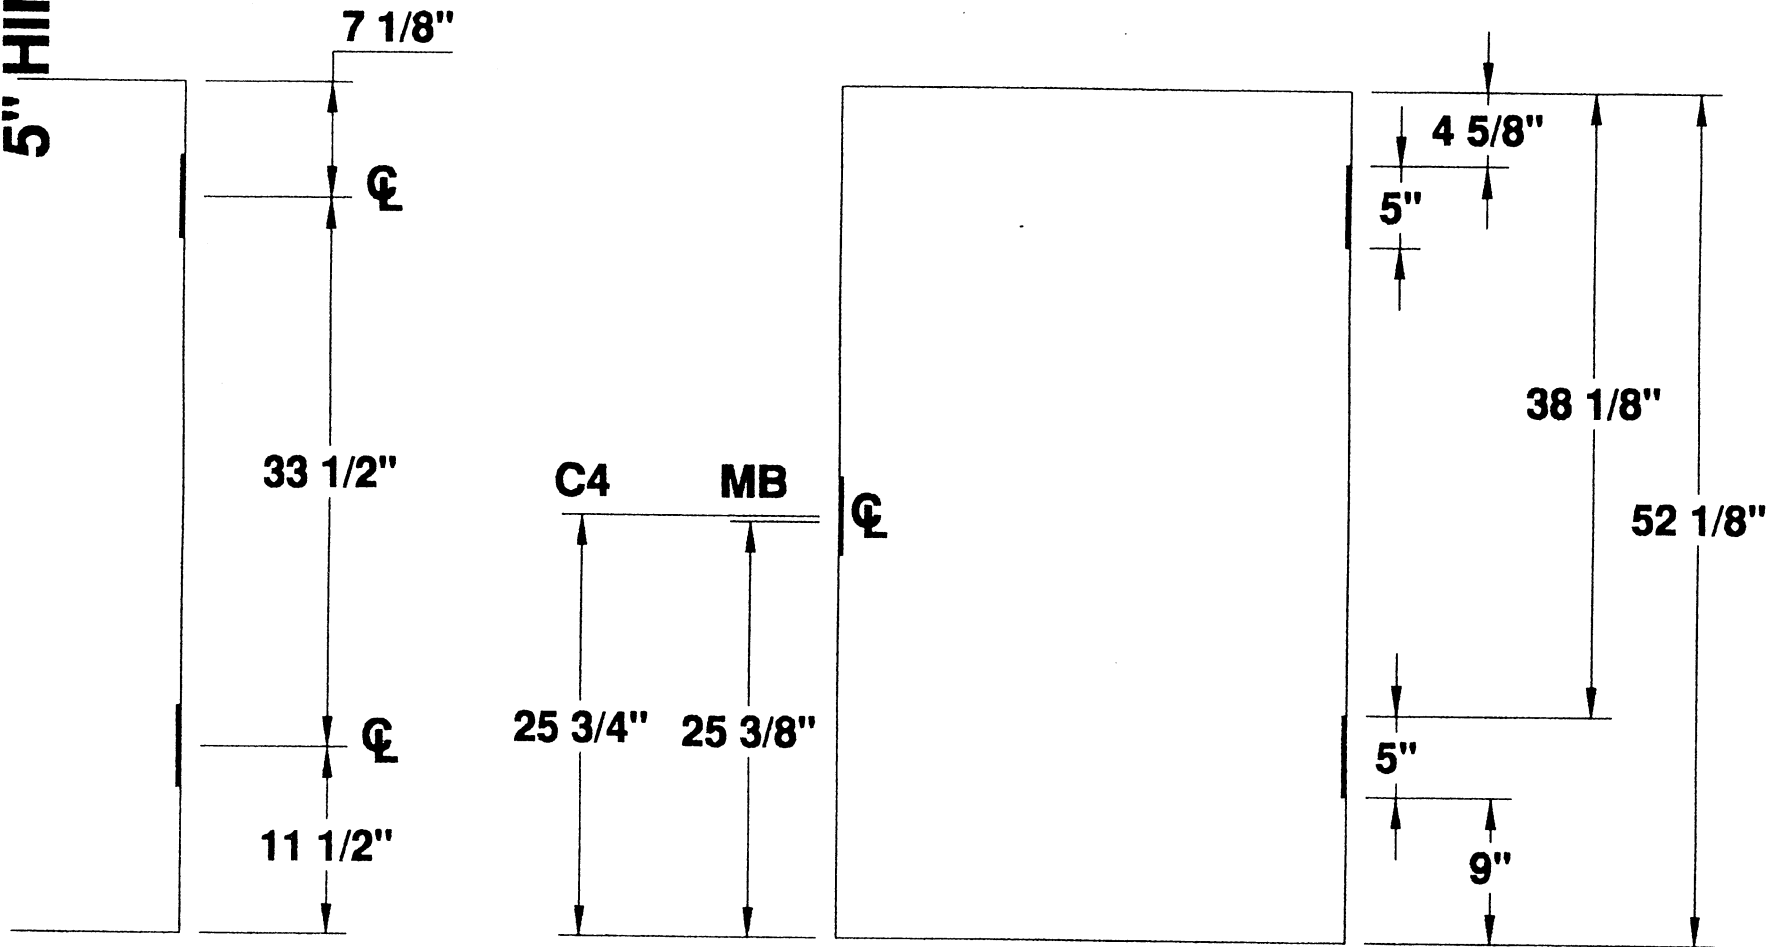

5" HINGES

5" HINGES
2 HG 4'-5" DOOR

2 HINGE 4'-5" STANDARD DOOR LOCATIONS

MESKER DOOR INC.
SINCE 1884 THE FIRST DOOR and STILL THE FIRST DOOR

**5" HINGE
—DETAILS—**

TWO HINGE DOOR

PROJECT STANDARD LOCATIONS

ORDER N/A DATE _____

PREPARED BY SJS SHEET 1 OF 1

Standard Detail # D2H-5-4FT-5IN