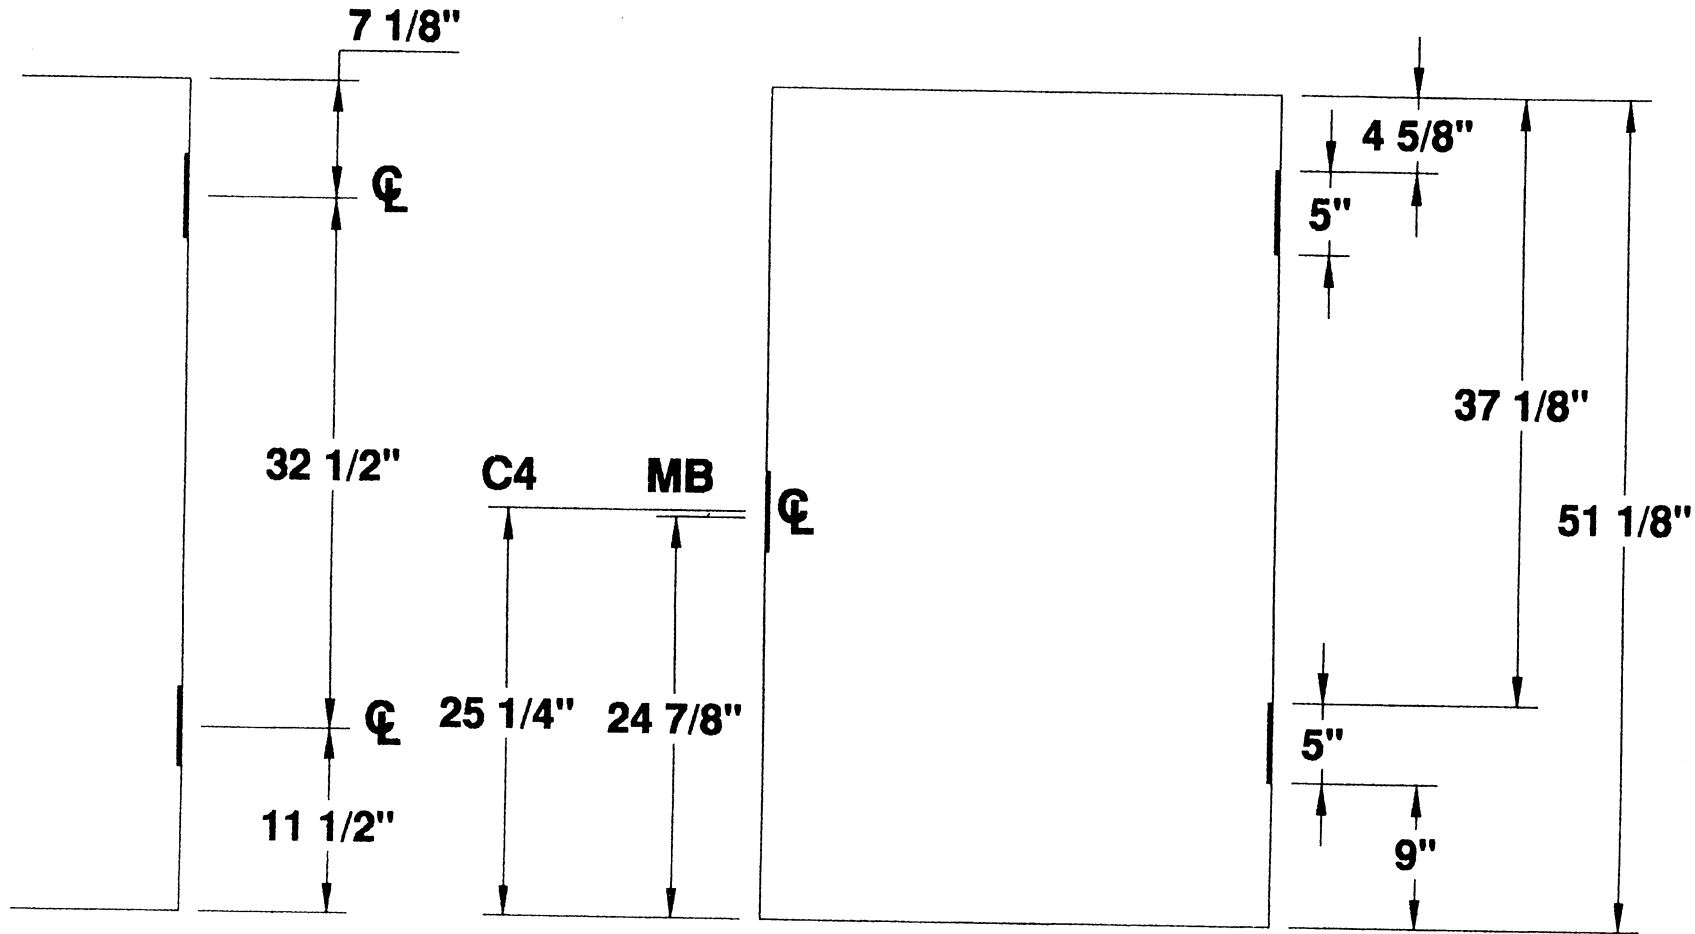

5" HINGES

5" HINGES
2 HG 4'-4" DOOR

2 HINGE 4'-4" STANDARD DOOR LOCATIONS

MESKER DOOR INC.
SINCE 1884 THE FIRST DOOR and STILL THE FIRST DOOR

**5" HINGE
—DETAILS—
TWO HINGE DOOR**

PROJECT STANDARD LOCATIONS
ORDER N/A DATE _____
PREPARED BY SJS SHEET 1 OF 1
Standard Detail # D2H-5-4FT-4IN