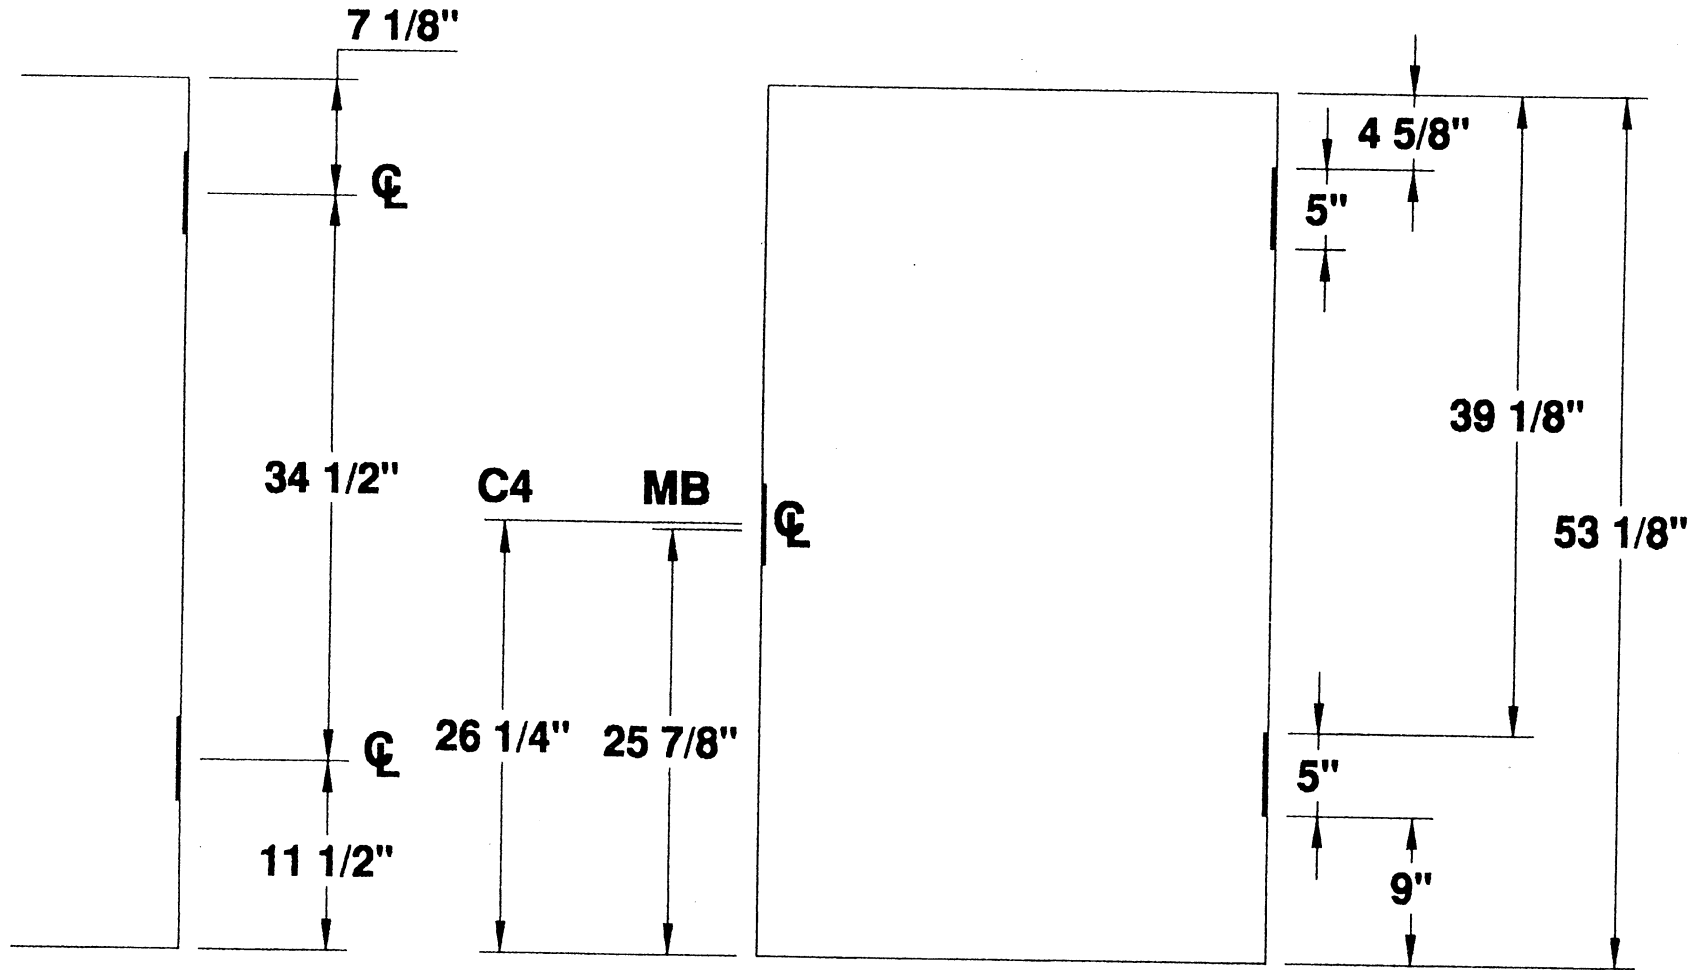

PREPARED BY SJS SHEET 1 OF 1

Standard Detail # D2H-5-4FT-5IN

5" HINGES

5" HINGES  
2 HG 4'-6" DOOR