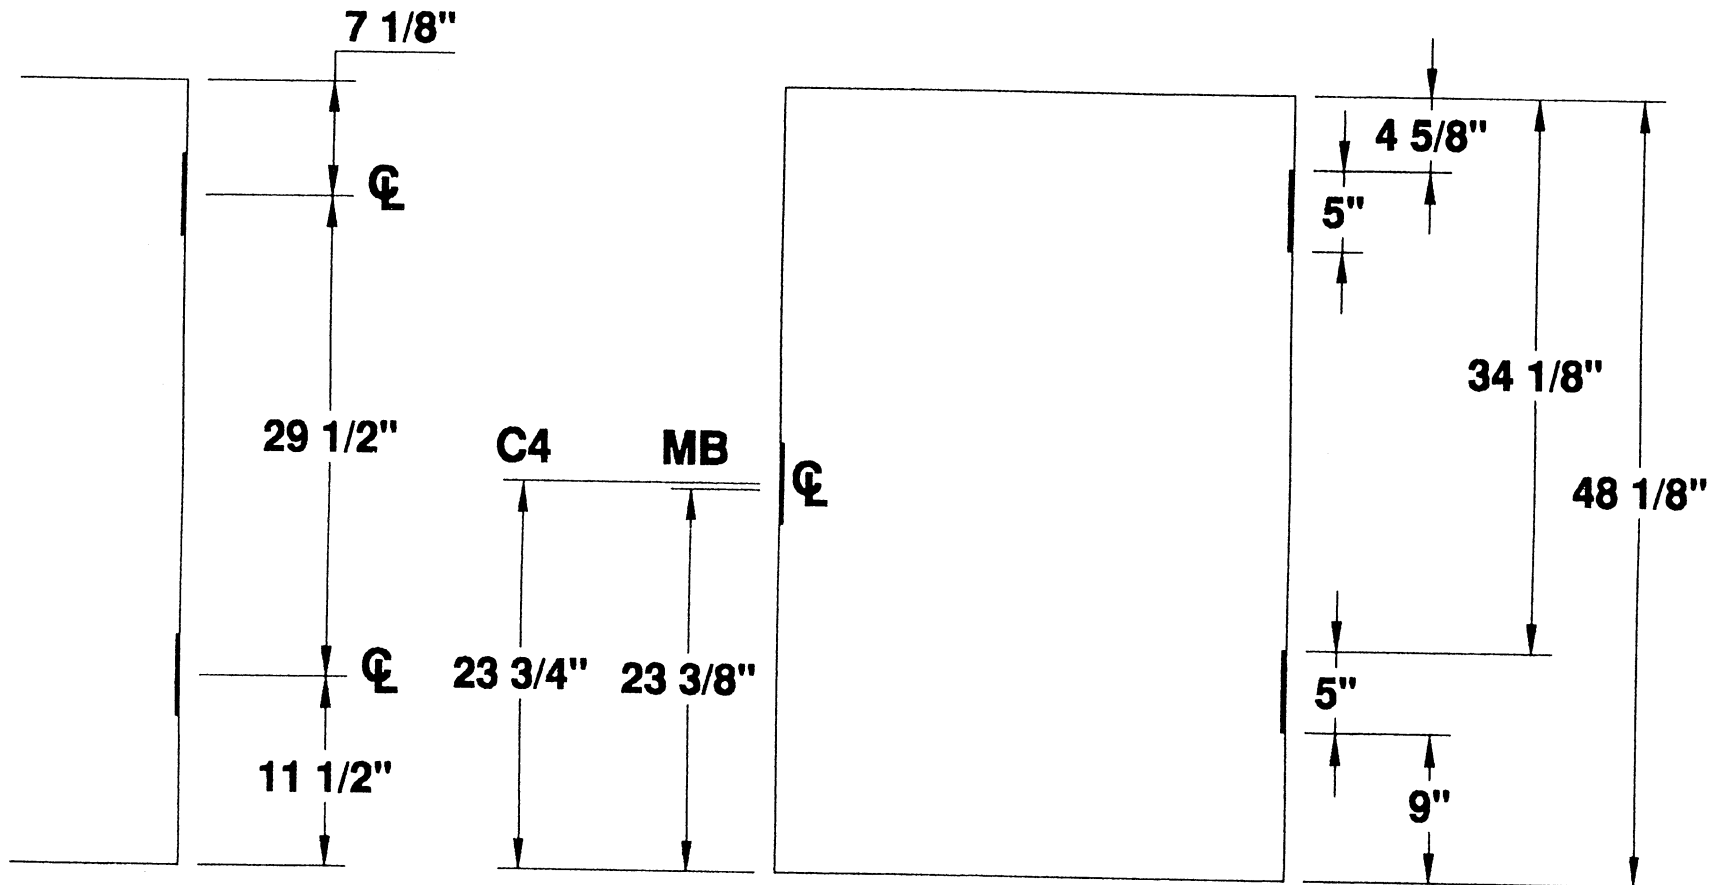

5" HINGES

5" HINGES
2 HG 4'-1" DOOR

2 HINGE 4'-1" STANDARD DOOR LOCATIONS

MESKER DOOR INC.
SINCE 1964 THE FIRST DOOR and STILL THE FIRST DOOR

**5" HINGE
—DETAILS—**
TWO HINGE DOOR

PROJECT STANDARD LOCATIONS
ORDER N/A DATE _____
PREPARED BY SJS SHEET 1 OF 1
Standard Detail # D2H-5-4FT-1IN