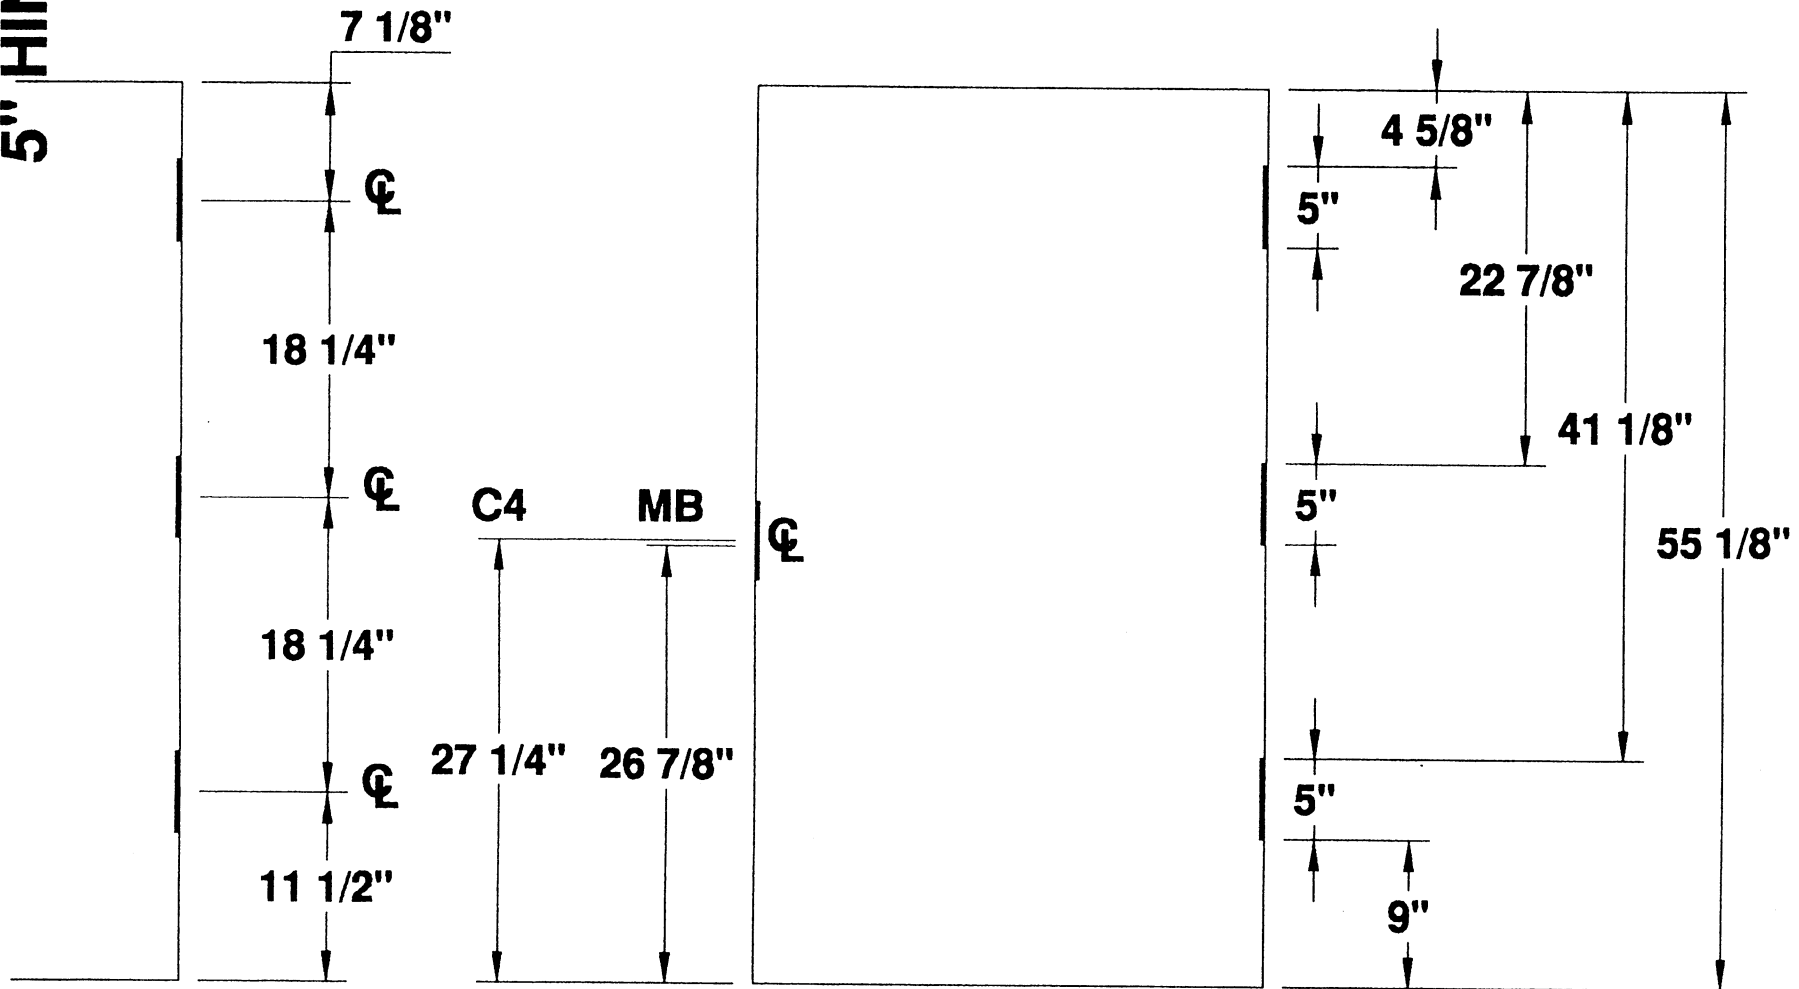

### 5" HINGE —DETAILS—

THREE HINGE DOOR

PROJECT STANDARD LOCATIONS

ORDER N/A DATE \_\_\_\_\_

PREPARED BY SJS SHEET 1 OF 1

Standard Detail # D3H-5-4FT-7IN

5" HINGES

5" HINGES  
3 HG 4'-8" DOOR

5" HINGES

5" HINGES  
3 HG 4'-9" DOOR