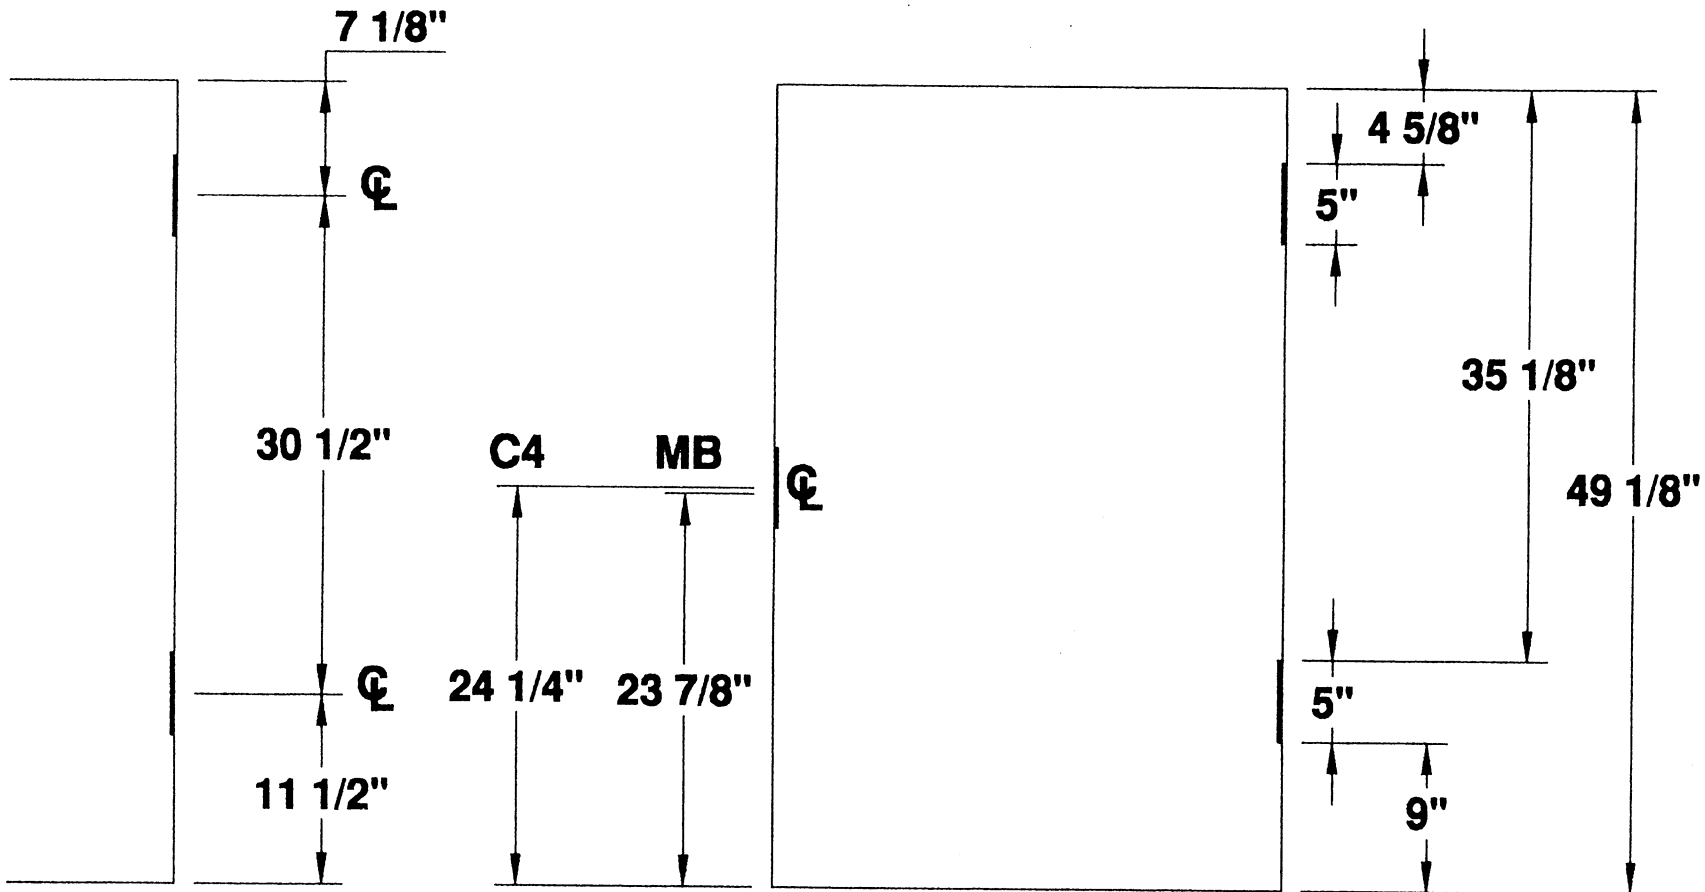

5" HINGES

5" HINGES
2 HG 4'-2" DOOR

2 HINGE 4'-2" STANDARD DOOR LOCATIONS

MESKER DOOR INC.
SINCE 1964 THE FIRST DOOR and STILL THE FIRST DOOR

**5" HINGE
DETAILS**
— TWO HINGE DOOR —

PROJECT STANDARD LOCATIONS
ORDER N/A DATE _____
PREPARED BY SJS SHEET 1 OF 1
Standard Detail # D2H-5-4FT-2IN