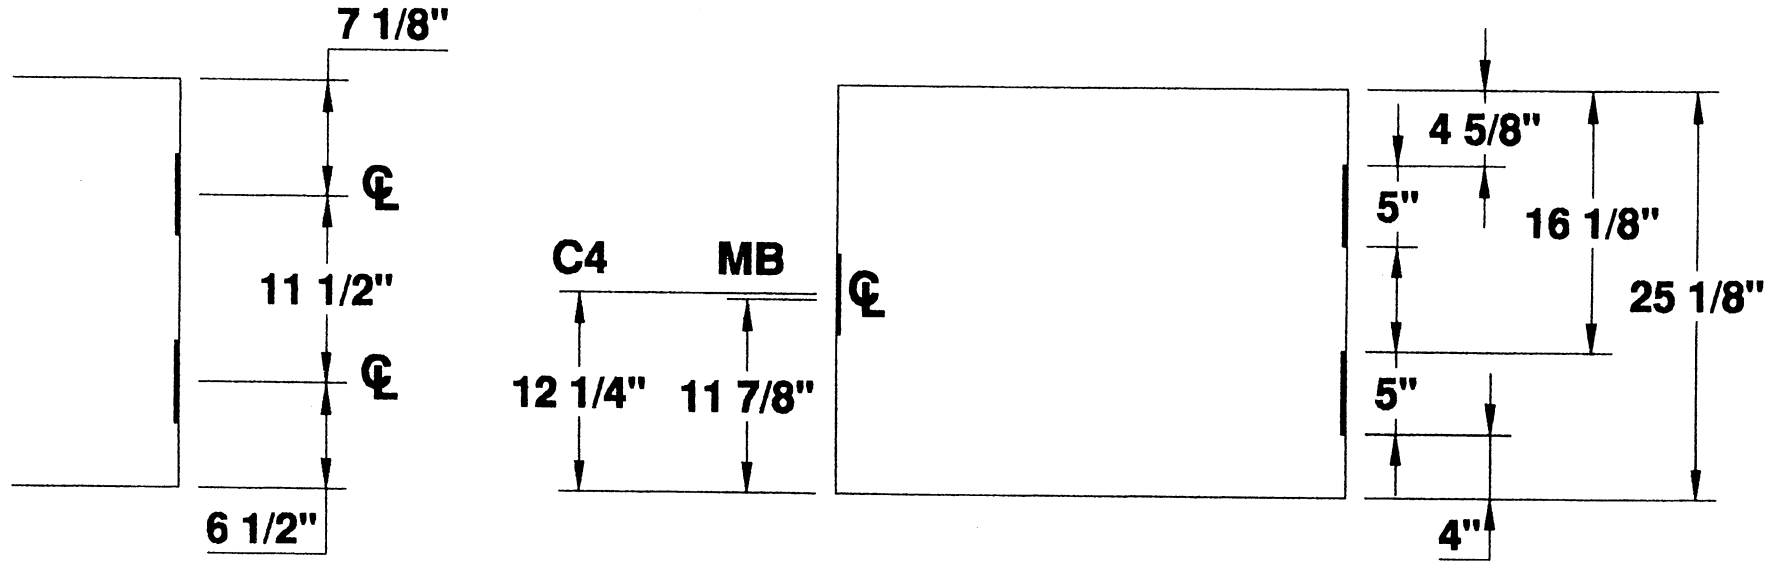

5" HINGES

5" HINGES
2 HG 2'-2" DOOR