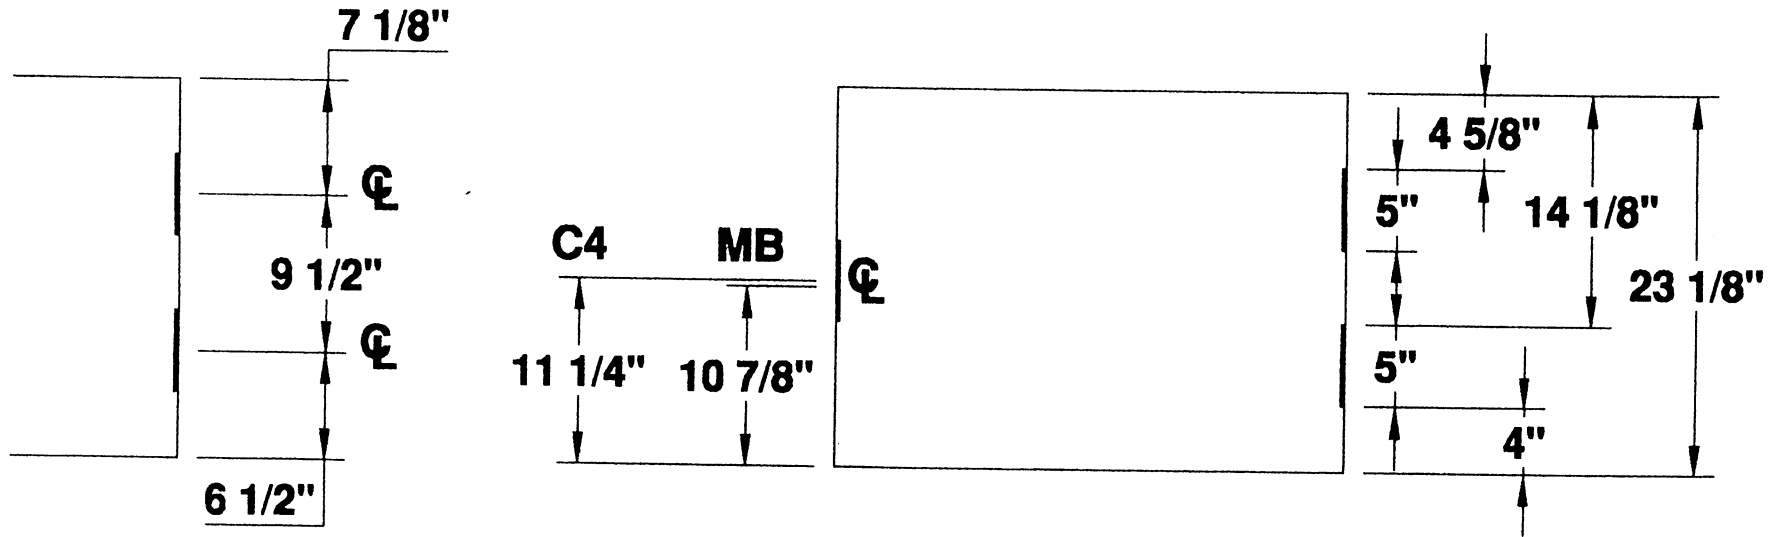

**STANDARD
2'-0" TO 2'-11"
DOOR HEIGHTS**

5" HINGES

5" HINGES
2 HG 2'-0" DOOR

2 HINGE 2'-0" STANDARD DOOR LOCATIONS

MESKER DOOR INC.
SINCE 1864 THE FIRST DOOR and STILL THE FIRST DOOR

**5" HINGE
DETAILS**
TWO HINGE DOOR

**5" HINGE
— DETAILS —**

TWO HINGE DOOR

PROJECT STANDARD LOCATIONS

ORDER N/A DATE _____

PREPARED BY SJS SHEET 1 OF 1

Standard Detail # D2H-5-2FT-8IN

5" HINGES

5" HINGES
2 HG 2'-9" DOOR

Standard Detail # D2H-5-2FT-9IN

5" HINGES

5" HINGES
2 HG 2'-10" DOOR

2 HINGE 2'-10" STANDARD DOOR LOCATIONS

MESKER DOOR INC.
SINCE 1964 THE FIRST DOOR and STILL THE FIRST DOOR

**5" HINGE
DETAILS**
TWO HINGE DOOR

**5" HINGE
DETAILS**

TWO HINGE DOOR

PROJECT STANDARD LOCATIONS

ORDER N/A DATE _____

PREPARED BY SJS SHEET 1 OF 1

Standard Detail # D2H-5-2FT-11IN