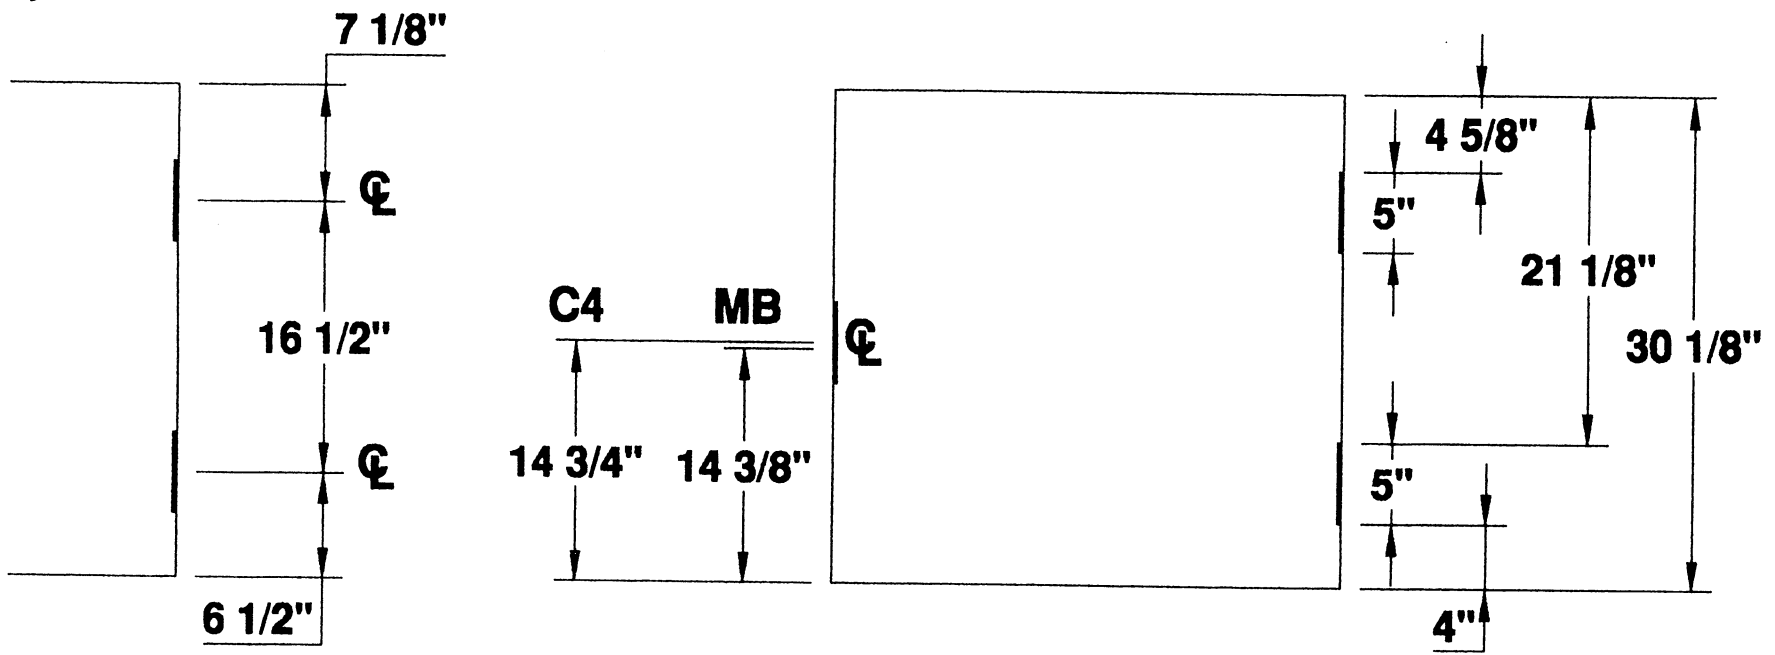

5" HINGES

5" HINGES
2 HG 2'-7" DOOR

2 HINGE 2'-7" STANDARD DOOR LOCATIONS

MESKER DOOR INC.
SINCE 1864 THE FIRST DOOR and STILL THE FIRST DOOR

**5" HINGE
—DETAILS—
TWO HINGE DOOR**

PROJECT STANDARD LOCATIONS
ORDER N/A DATE _____
PREPARED BY SJS SHEET 1 OF 1
Standard Detail # D2H-5-2FT-7IN