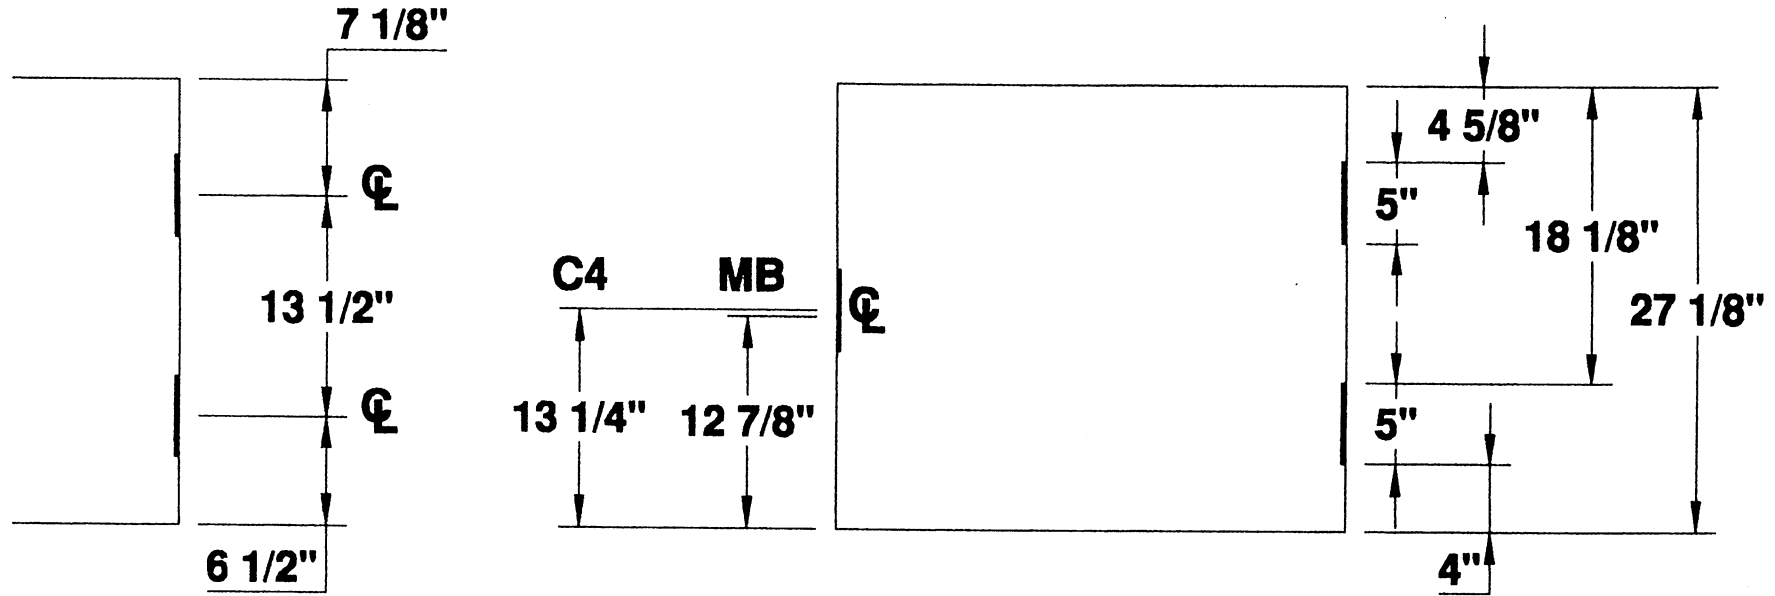

5" HINGES

5" HINGES
2 HG 2'-4" DOOR

2 HINGE 2'-4" STANDARD DOOR LOCATIONS

MESKER DOOR INC.
SINCE 1864 THE FIRST DOOR and STILL THE FIRST DOOR

**5" HINGE
DETAILS**
TWO HINGE DOOR

PROJECT STANDARD LOCATIONS
ORDER N/A DATE _____
PREPARED BY SJS SHEET 1 OF 1
Standard Detail # D2H-5-2FT-4IN