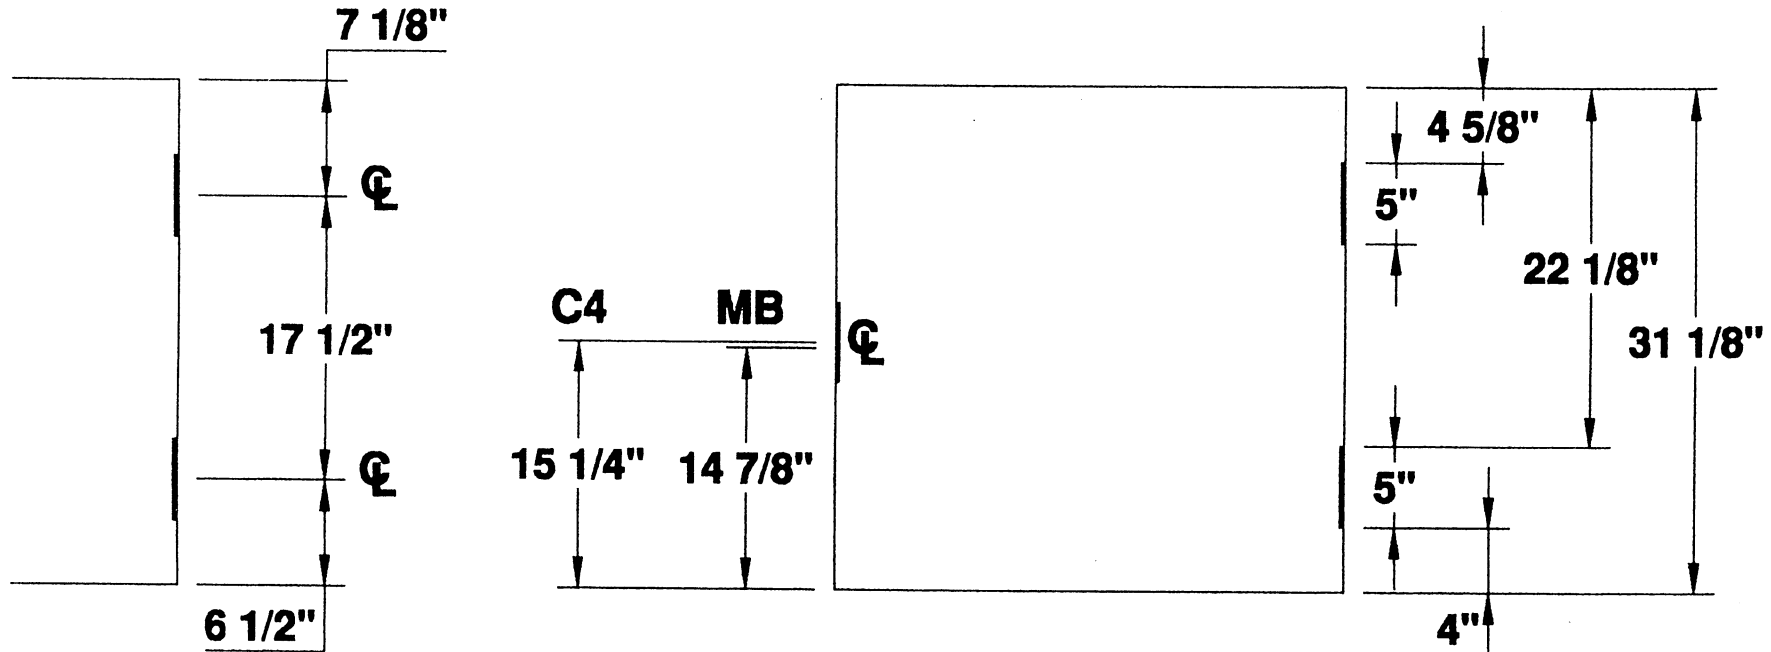

5" HINGES

5" HINGES
2 HG 2'-8" DOOR

2 HINGE 2'-8" STANDARD DOOR LOCATIONS

MESKER DOOR INC.
SINCE 1964 THE FIRST DOOR and STILL THE FIRST DOOR

**5" HINGE
— DETAILS —**

TWO HINGE DOOR

PROJECT STANDARD LOCATIONS

ORDER N/A DATE _____

PREPARED BY SJS SHEET 1 OF 1

Standard Detail # D2H-5-2FT-8IN