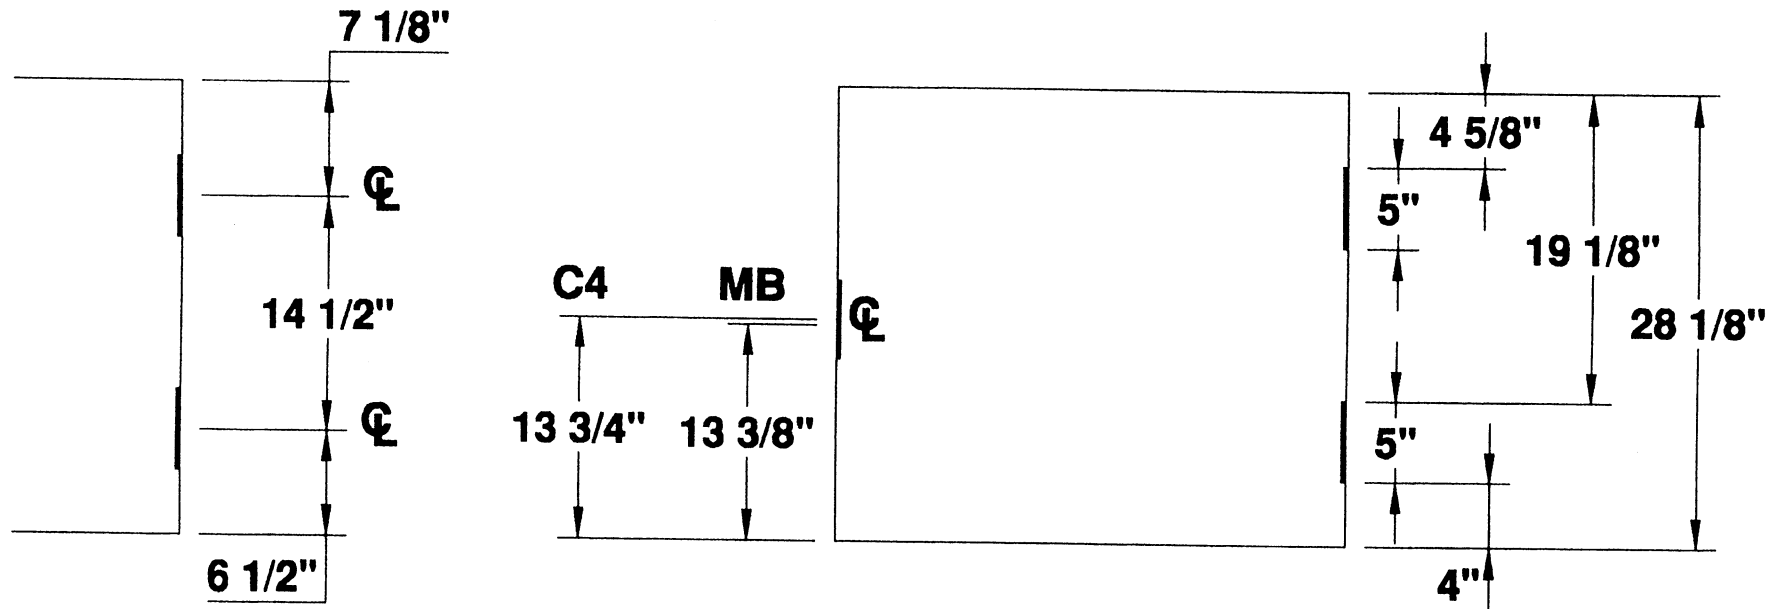

5" HINGES

5" HINGES
2 HG 2'-5" DOOR

2 HINGE 2'-5" STANDARD DOOR LOCATIONS

MESKER DOOR INC.
SINCE 1864 THE FIRST DOOR and STILL THE FIRST DOOR

**5" HINGE
—DETAILS—
TWO HINGE DOOR**

PROJECT STANDARD LOCATIONS
ORDER N/A DATE _____
PREPARED BY SJS SHEET 1 OF 1
Standard Detail # D2H-5-2FT-5IN