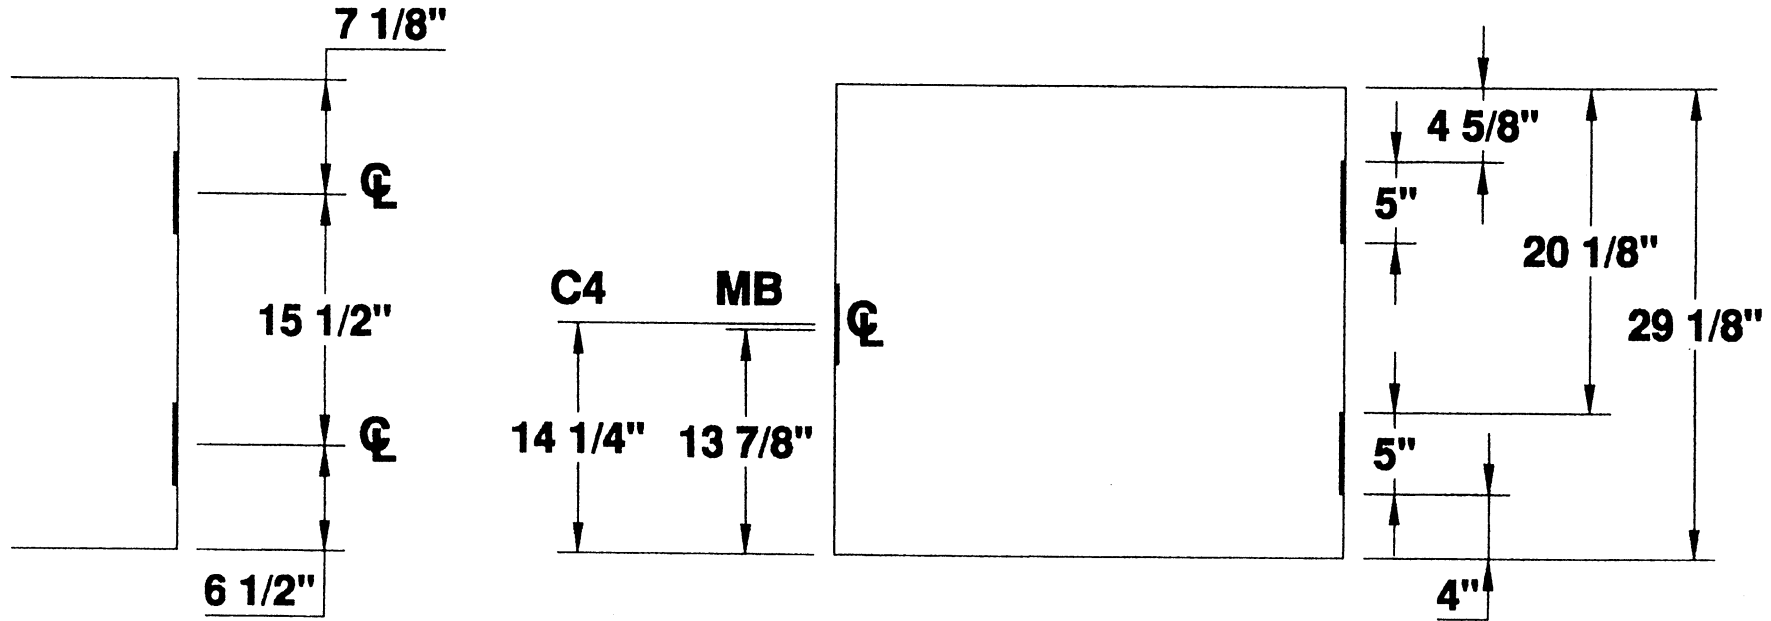

5" HINGES

5" HINGES
2 HG 2'-6" DOOR

2 HINGE 2'-6" STANDARD DOOR LOCATIONS

MESKER DOOR INC.
SINCE 1864 THE FIRST DOOR and STILL THE FIRST DOOR

**5" HINGE
DETAILS**

TWO HINGE DOOR

PROJECT STANDARD LOCATIONS

ORDER N/A DATE _____

PREPARED BY SJS SHEET 1 OF 1

Standard Detail # D2H-5-2FT-6IN