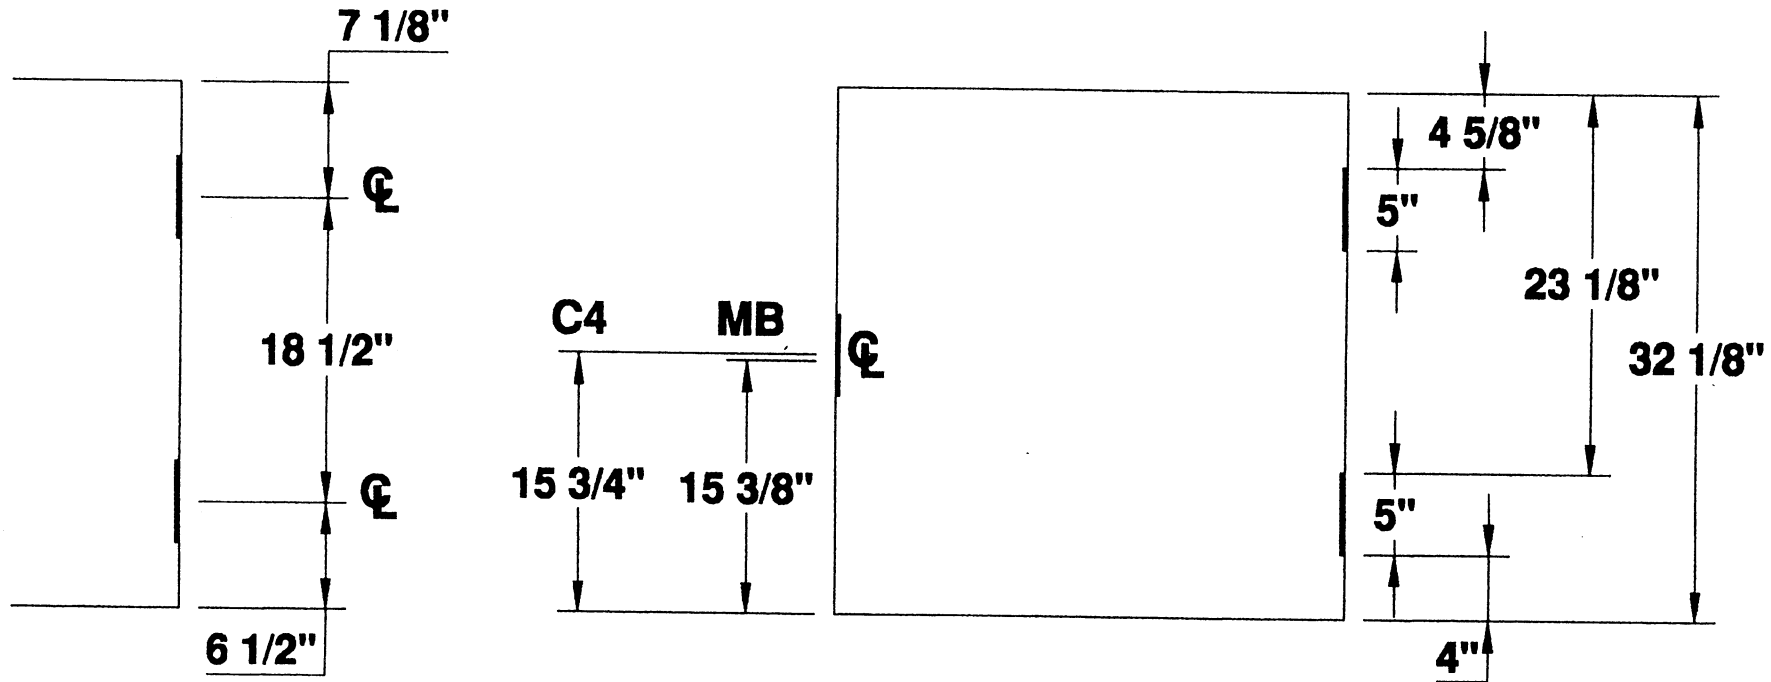

**5" HINGE
— DETAILS —**

TWO HINGE DOOR

PROJECT STANDARD LOCATIONS

ORDER N/A DATE _____

PREPARED BY SJS SHEET 1 OF 1

Standard Detail # D2H-5-2FT-8IN

5" HINGES

5" HINGES
2 HG 2'-9" DOOR

Standard Detail # D2H-5-2FT-9IN

5" HINGES

5" HINGES
2 HG 2'-10" DOOR

2 HINGE 2'-10" STANDARD DOOR LOCATIONS

MESKER DOOR INC.
SINCE 1964 THE FIRST DOOR and STILL THE FIRST DOOR

**5" HINGE
DETAILS**
TWO HINGE DOOR