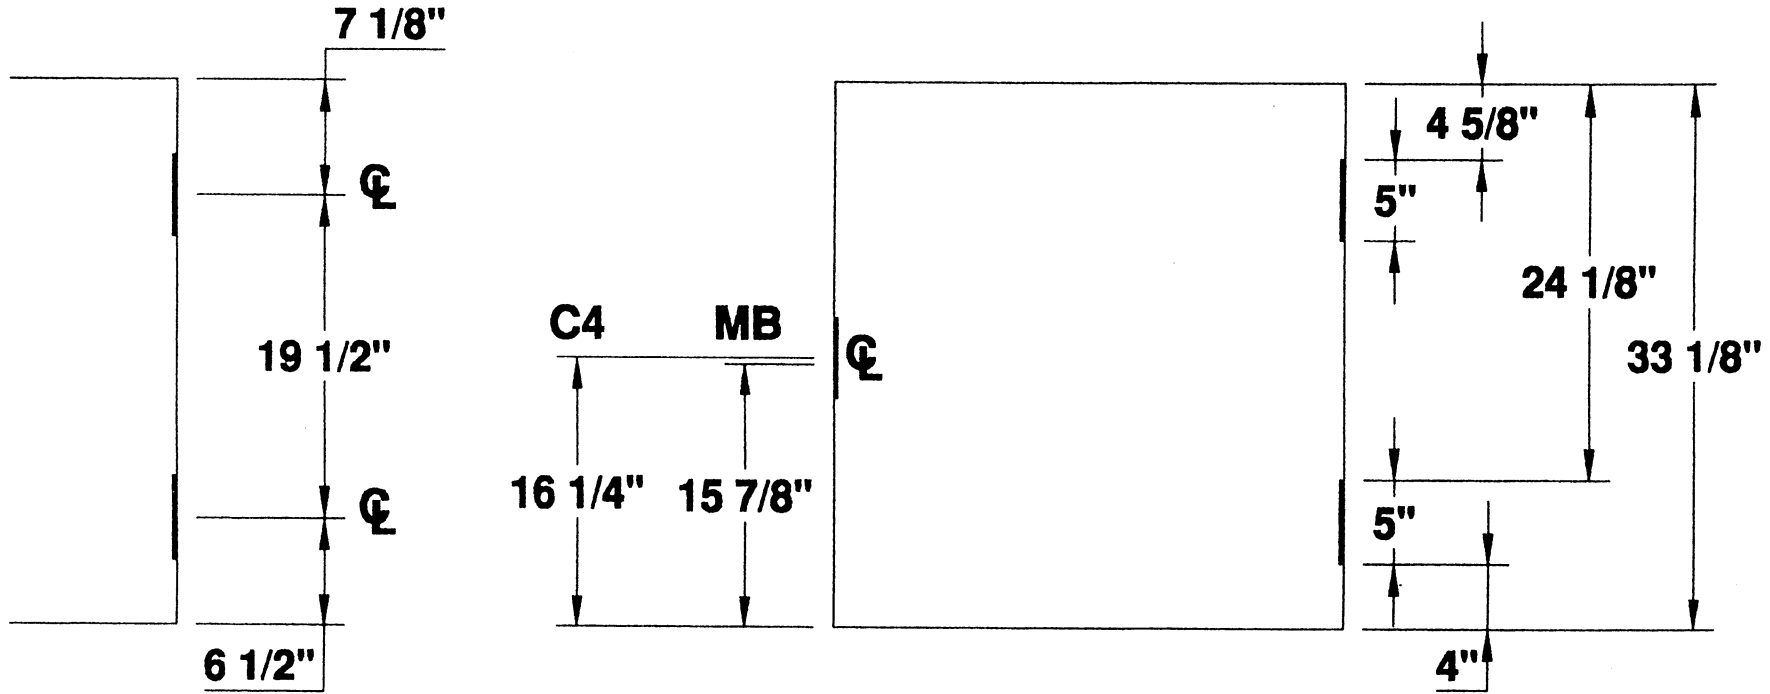

**5" HINGE
— DETAILS —**

TWO HINGE DOOR

PROJECT STANDARD LOCATIONS

ORDER N/A DATE _____

PREPARED BY SJS SHEET 1 OF 1

Standard Detail # D2H-5-2FT-8IN

5" HINGES

5" HINGES
2 HG 2'-9" DOOR

Standard Detail # D2H-5-2FT-9IN

5" HINGES

5" HINGES
2 HG 2'-10" DOOR

2 HINGE 2'-10" STANDARD DOOR LOCATIONS

MESKER DOOR INC.
SINCE 1964 THE FIRST DOOR and STILL THE FIRST DOOR

**5" HINGE
DETAILS**
TWO HINGE DOOR

**5" HINGE
DETAILS**

TWO HINGE DOOR

PROJECT STANDARD LOCATIONS

ORDER N/A DATE _____

PREPARED BY SJS SHEET 1 OF 1

Standard Detail # D2H-5-2FT-11IN