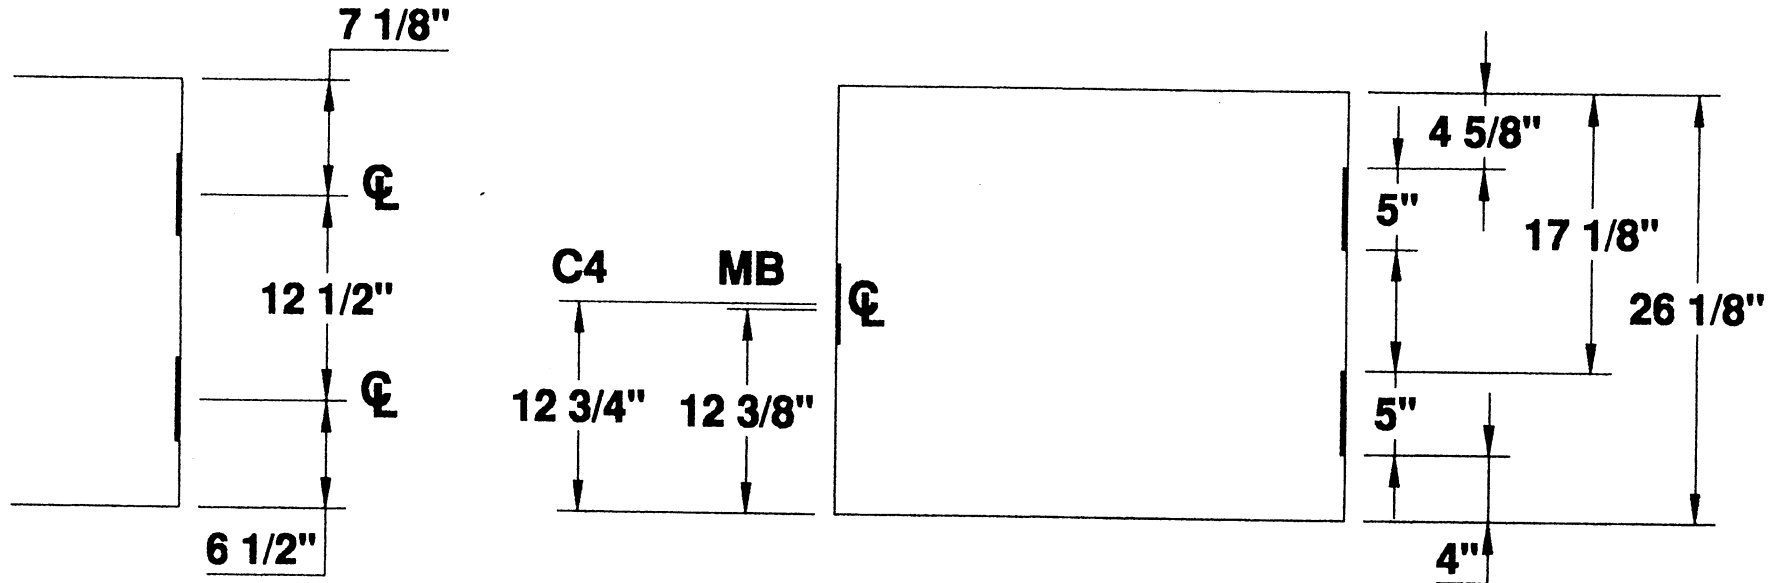

5" HINGES

5" HINGES
2 HG 2'-3" DOOR

2 HINGE 2'-3" STANDARD DOOR LOCATIONS

MESKER DOOR INC.
SINCE 1864 THE FIRST DOOR and STILL THE FIRST DOOR

**5" HINGE
—DETAILS—
TWO HINGE DOOR**

PROJECT STANDARD LOCATIONS
ORDER N/A DATE _____
PREPARED BY SJS SHEET 1 OF 1
Standard Detail # D2H-5-2FT-3IN