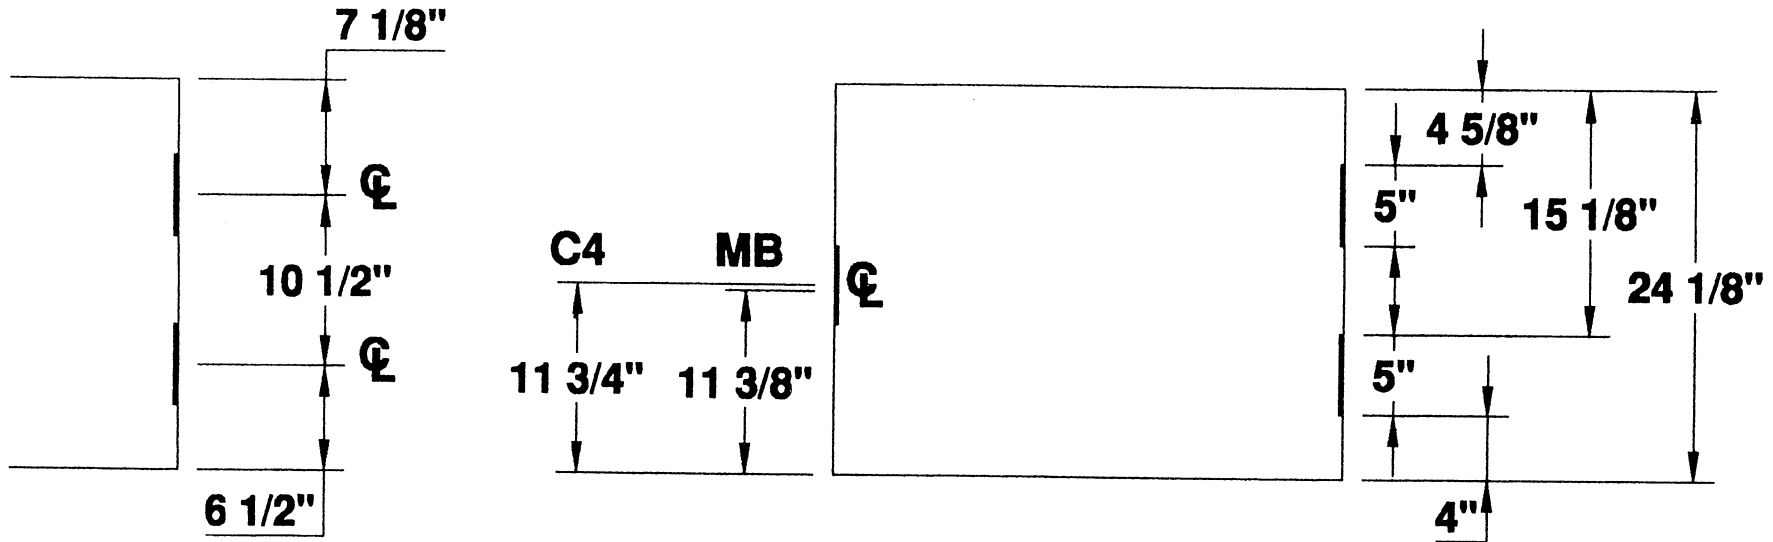

5" HINGES

5" HINGES
2 HG 2'-1" DOOR

2 HINGE 2'-1" STANDARD DOOR LOCATIONS

MESKER DOOR INC.
SINCE 1884 THE FIRST DOOR and STILL THE FIRST DOOR

**5" HINGE
—DETAILS—
TWO HINGE DOOR**

PROJECT STANDARD LOCATIONS
ORDER N/A DATE _____
PREPARED BY SJS SHEET 1 OF 1
Standard Detail # D2H-5-2FT-1IN