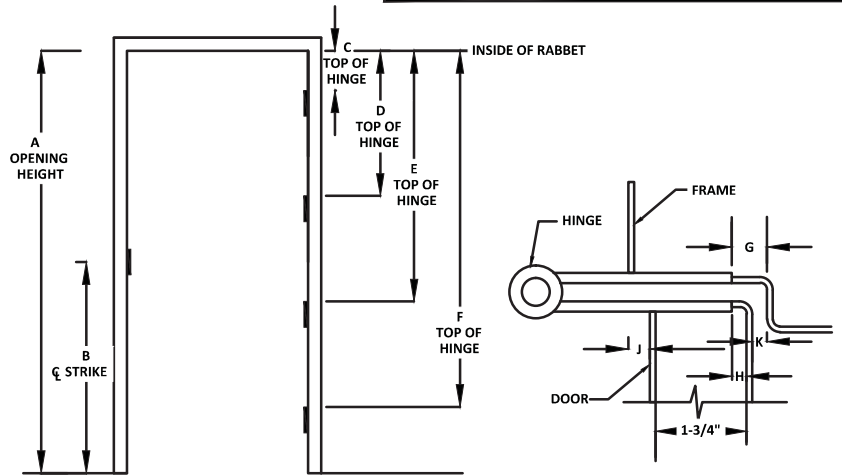

**GENERAL INFORMATION**

**COMPARISON FOR FRAMES  
4-1/2" HINGE**

Manufacturer	A Height	B Strike	C 1st Hinge	D 2nd Hinge	E 3rd Hinge	F 4th Hinge	G	H	J	K
PIONEER	6'-8"	38"	5"	35-1/4"	65-1/2"	X	3/32"	5/16"	7/32"	3/32"
	7'-0"			37-1/4"	69-1/2"	X				
	7'-2"			38-1/4"	71-1/2"	X				
	7'-10"			29-13/16"	54-5/8"	79-7/16"				
	8'-0"			30-1/2"	56"	81-1/2"				

REPUBLIC	6'-8"	40-5/16"	7-1/2"	37-7/16"	67-3/8"	X	1/16"	5/16"	1/4"	1/8"	
	7'-0"			39-7/16"	69-3/8"	X					
	7'-2"			40-7/16"	71-3/8"	X					
	7'-10"			5"	29-7/8"	54-3/4"					79-5/8"
	8'-0"			5"	30-1/2"	56"					81-1/2"

STEELCRAFT	6'-8"	40-5/16"	7-1/2"	37-7/16"	67-3/8"	X	1/16"	5/16"	1/4"	1/8"
	7'-0"			39-7/16"	71-3/8"	X				
	7'-2"			40-7/16"	73-3/8"	X				
	7'-10"			32-1/8"	56-3/4"	81-3/8"				
	8'-0"			32-51/64"	58-5/64"	83-3/8"				