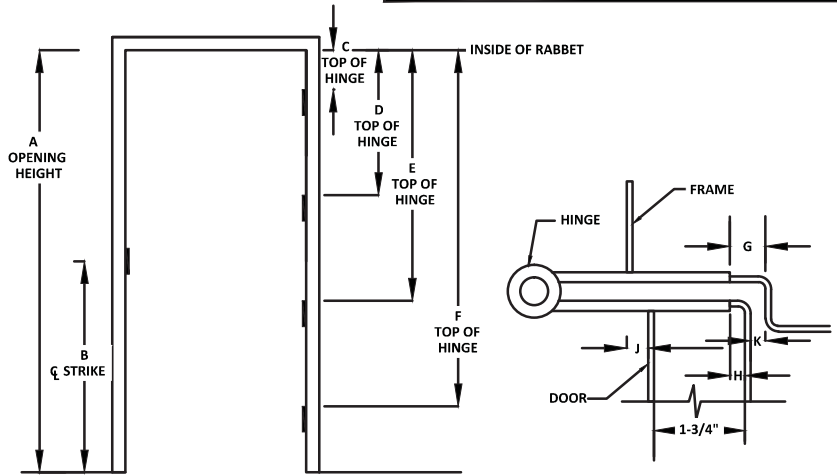

GENERAL INFORMATION

**COMPARISON FOR FRAMES
4-1/2" HINGE**

Manufacturer	A	B	C	D	E	F	G	H	J	K
	Height	Strike	1st Hinge	2nd Hinge	3rd Hinge	4th Hinge				
AMWELD	6'-8"	40-5/16"	7-1/2"	37-7/16"	67-3/8"	X	5/16"	3/16"	1/16"	1/8"
	7'-0"			39-7/16"	71-3/8"	X				
	7'-2"			39-7/16"	71-3/8"	X				
	7'-10"			32-13/16"	58-1/8"	83-7/16"				
	8'-0"			32-13/16"	58-1/8"	83-7/16"				

BENCHMARK	6'-8"	40-5/16"	5"	35-1/4"	65-1/2"	X	11/32"	1/4"	1/8"	3/32"
	7'-0"			37-1/4"	69-1/2"	X				
	7'-2"			37-1/4"	69-1/2"	X				
	7'-10"			29-1/8"	53-1/4"	77-3/8"				
	8'-0"			30-1/2"	56"	81-1/2"				

CECO	6'-8"	41-13/16"	6-3/4"	37-3/4"	68-3/4"	X	5/16"	1/4"	1/8"	1/16"
	7'-0"			39-3/4"	72-3/4"	X				
	7'-2"			40-3/4"	74-3/4"	X				
	7'-10"			32-5/64"	57-27/64"	82-3/4"				
	8'-0"			32-3/4"	58-3/4"	84-3/4"				

CURRIES	6'-8"	40"	5"	35-1/4"	65-1/2"	X	5/16"	1/4"	1/8"	1/16"
	7'-0"			37-1/4"	69-1/2"	X				
	7'-2"			38-1/4"	71-1/2"	X				
	7'-10"			29-7/8"	54-3/4"	82-3/4"				
	8'-0"			30-1/2"	56"	84-3/4"				

MESKER	6'-8"	40-5/16"	5"	35-1/4"	65-1/2"	X	5/16"	1/4"	1/8"	1/16"
	7'-0"			37-1/4"	69-1/2"	X				
	7'-2"			38-1/4"	71-1/2"	X				
	7'-10"			30-1/2"	56"	81-1/2"				
	8'-0"			30-1/2"	56"	81-1/2"				