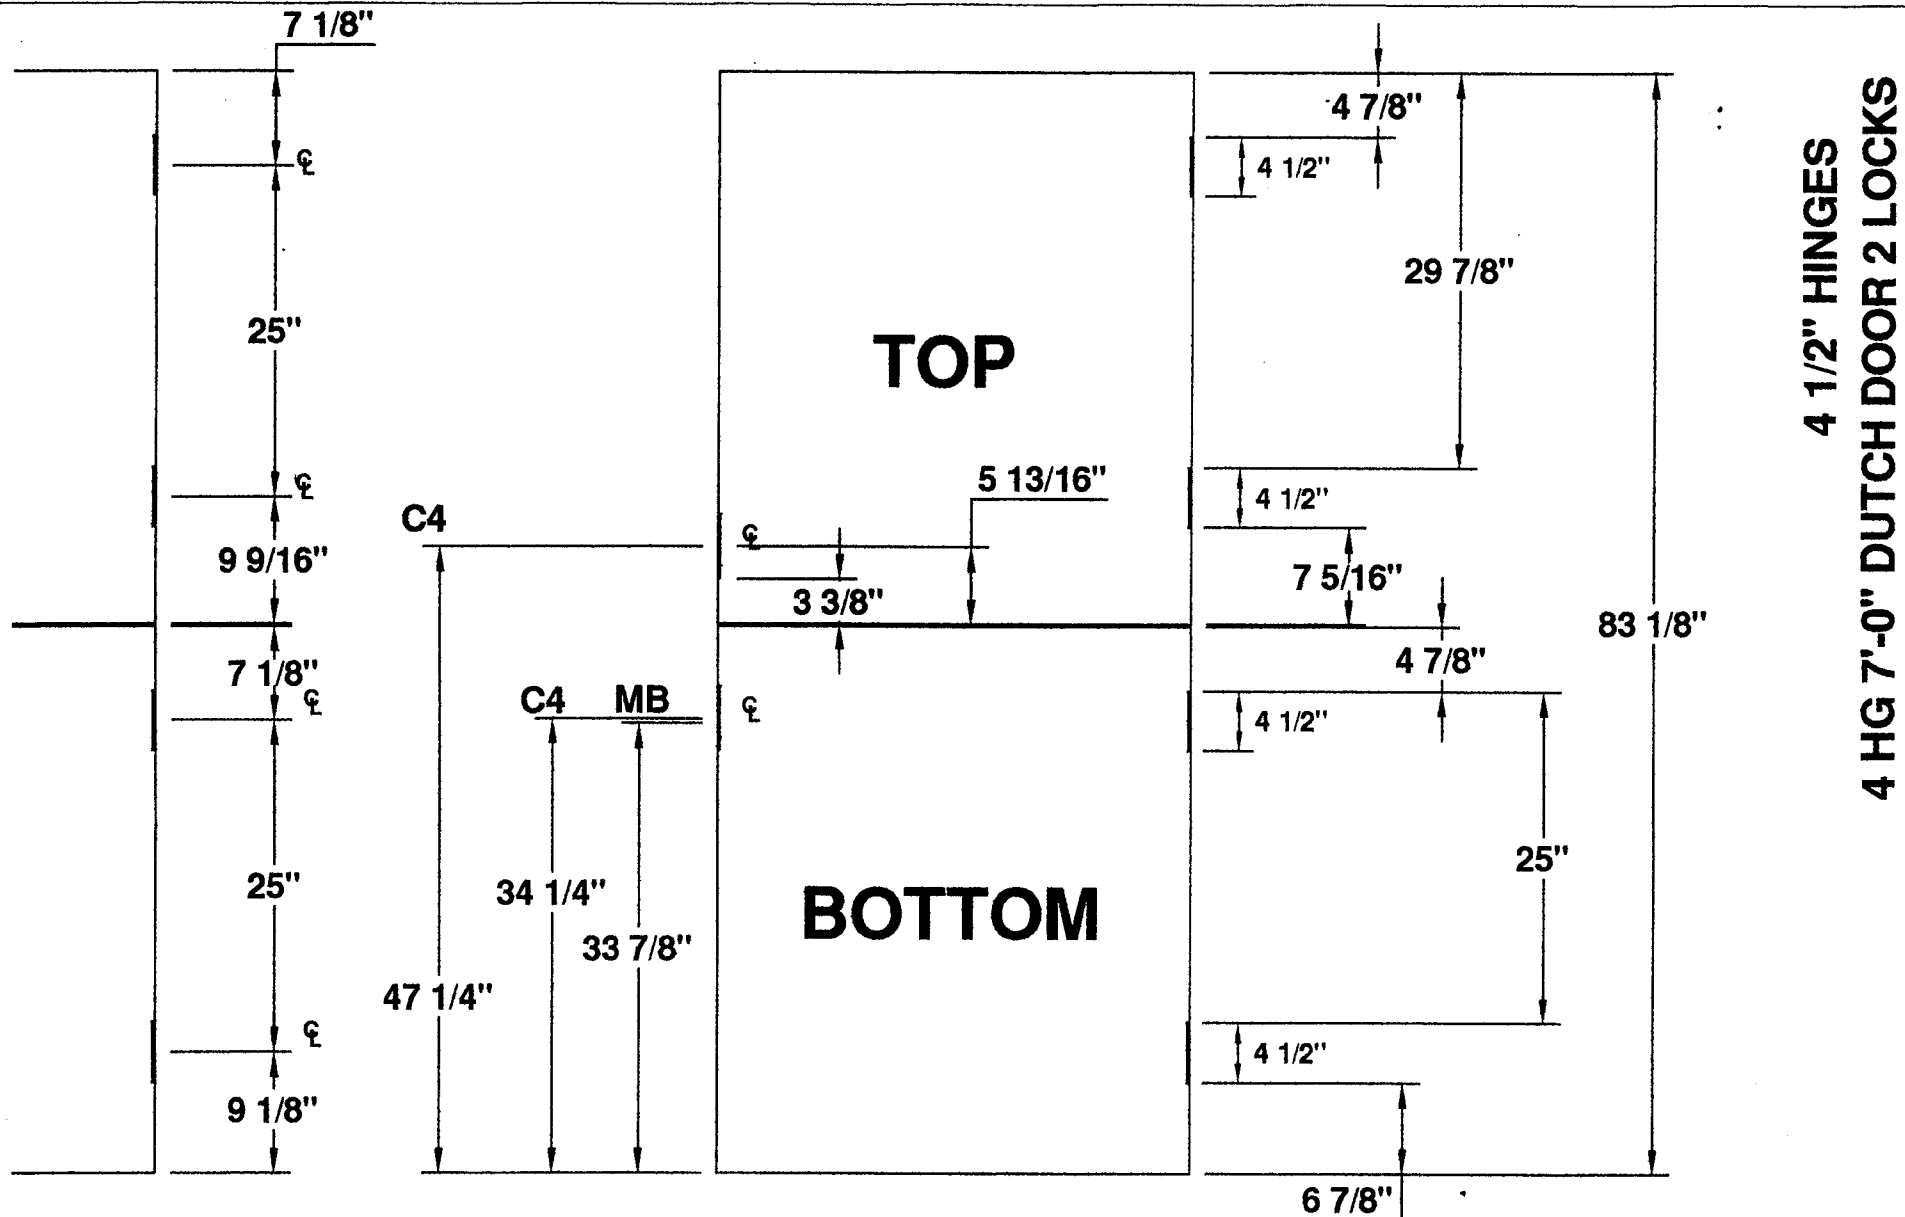

4 1/2" HINGES
4 HG 7'-0" DUTCH DOOR 2 LOCKS

4 HINGE 7'-0" DUTCH DOOR LOCATIONS- 2 LOCKS

MESKER DOOR INC.
SINCE 1864 THE FIRST DOOR and STILL THE FIRST DOOR

4 1/2" HINGE
— DETAILS —
FOUR HINGE DOOR

PROJECT DUTCH DOOR LOCATIONS
ORDER N/A DATE 5/11/99
PREPARED BY SJS SHEET 1 OF 1
Detail # DUTCH-D4H-412-7FT-0IN2C