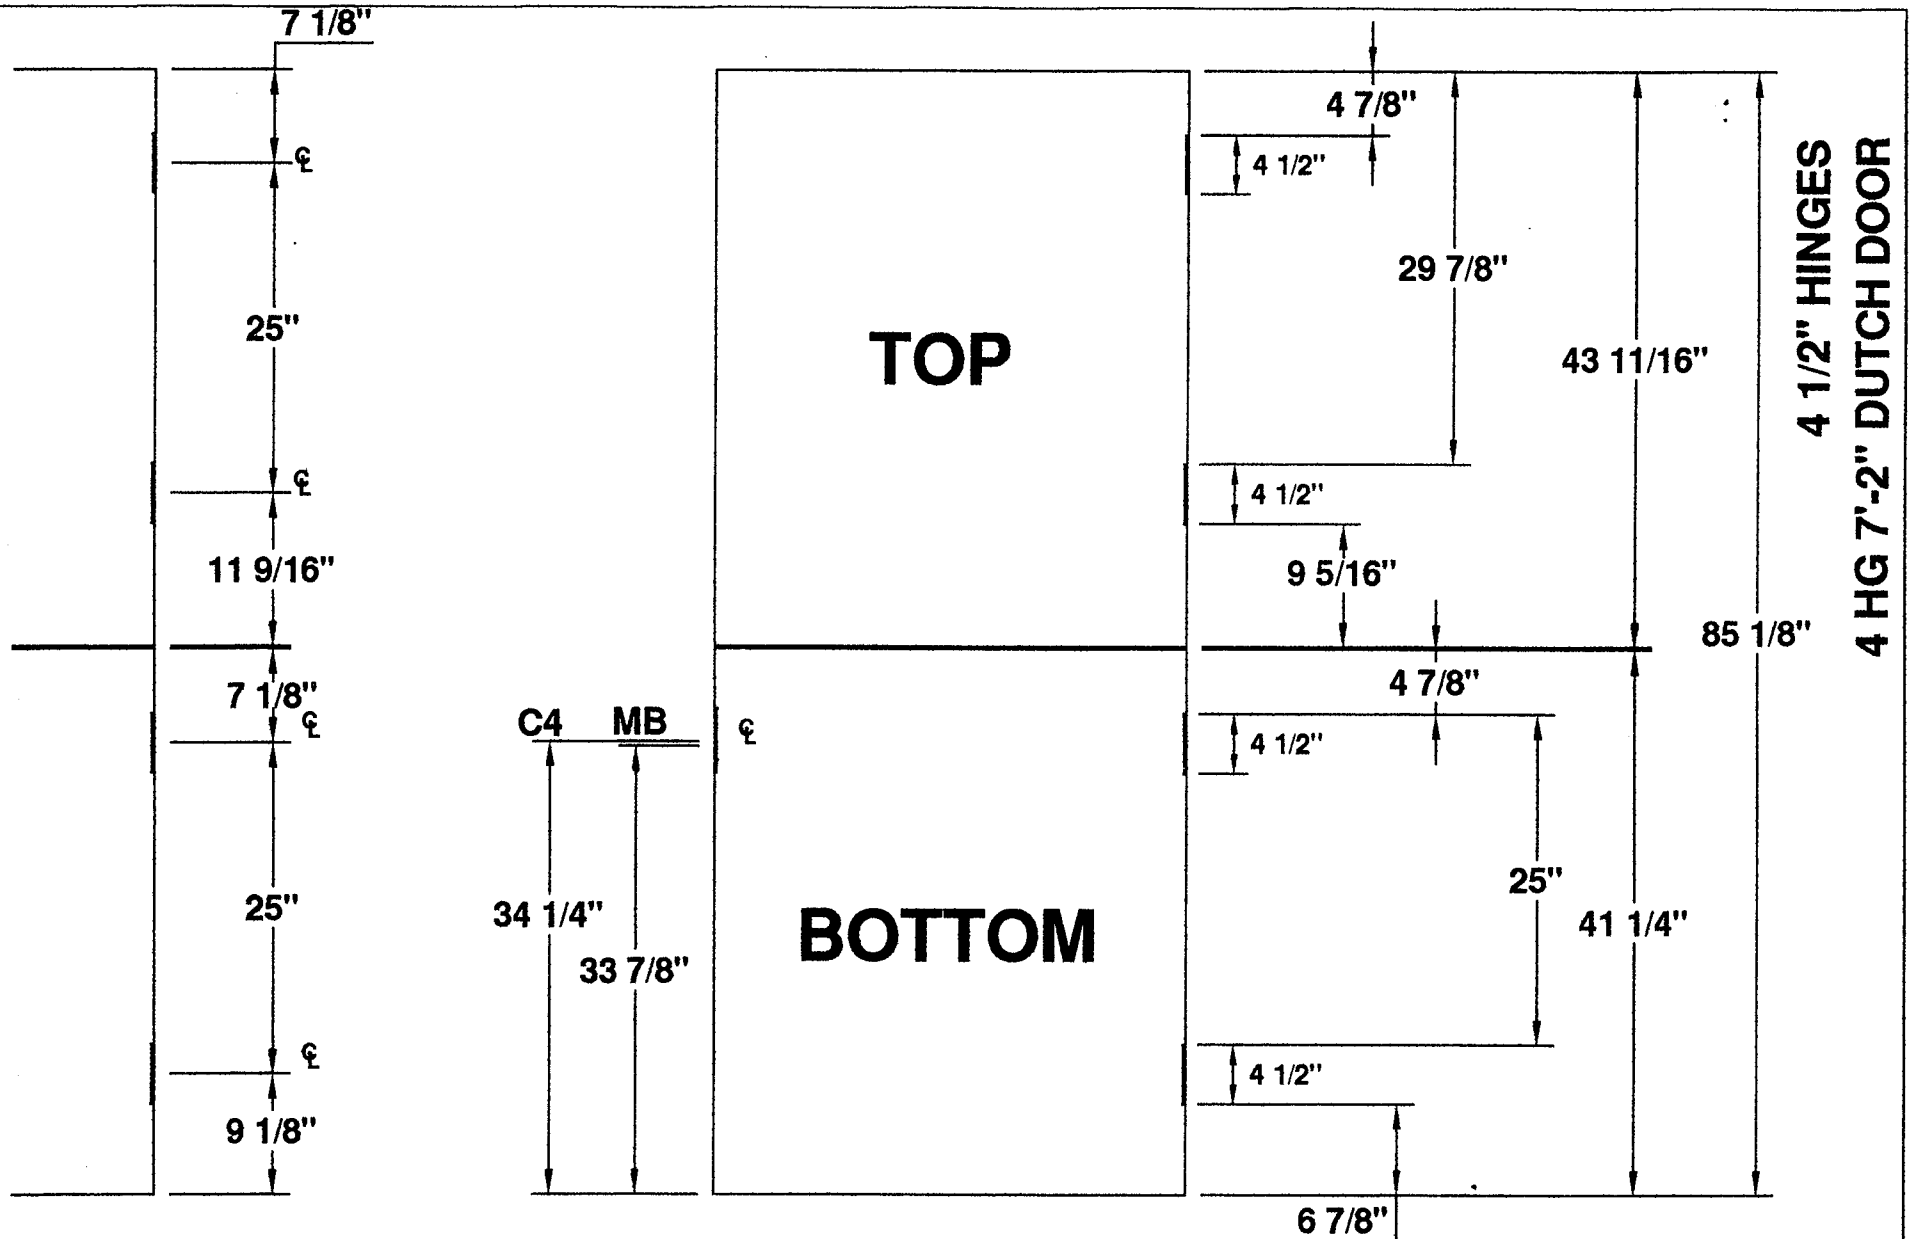

4 HINGE 7'-2" DUTCH DOOR LOCATIONS

MESKER DOOR INC.

SINCE 1864 THE FIRST DOOR and STILL THE FIRST DOOR

**4 1/2" HINGE
—DETAILS—**

FOUR HINGE DOOR

PROJECT DUTCH DOOR LOCATIONS

ORDER N/A DATE 11/16/98

PREPARED BY SJS SHEET 1 OF 1

Detail # DUTCH-D4H-412-7FT-2IN