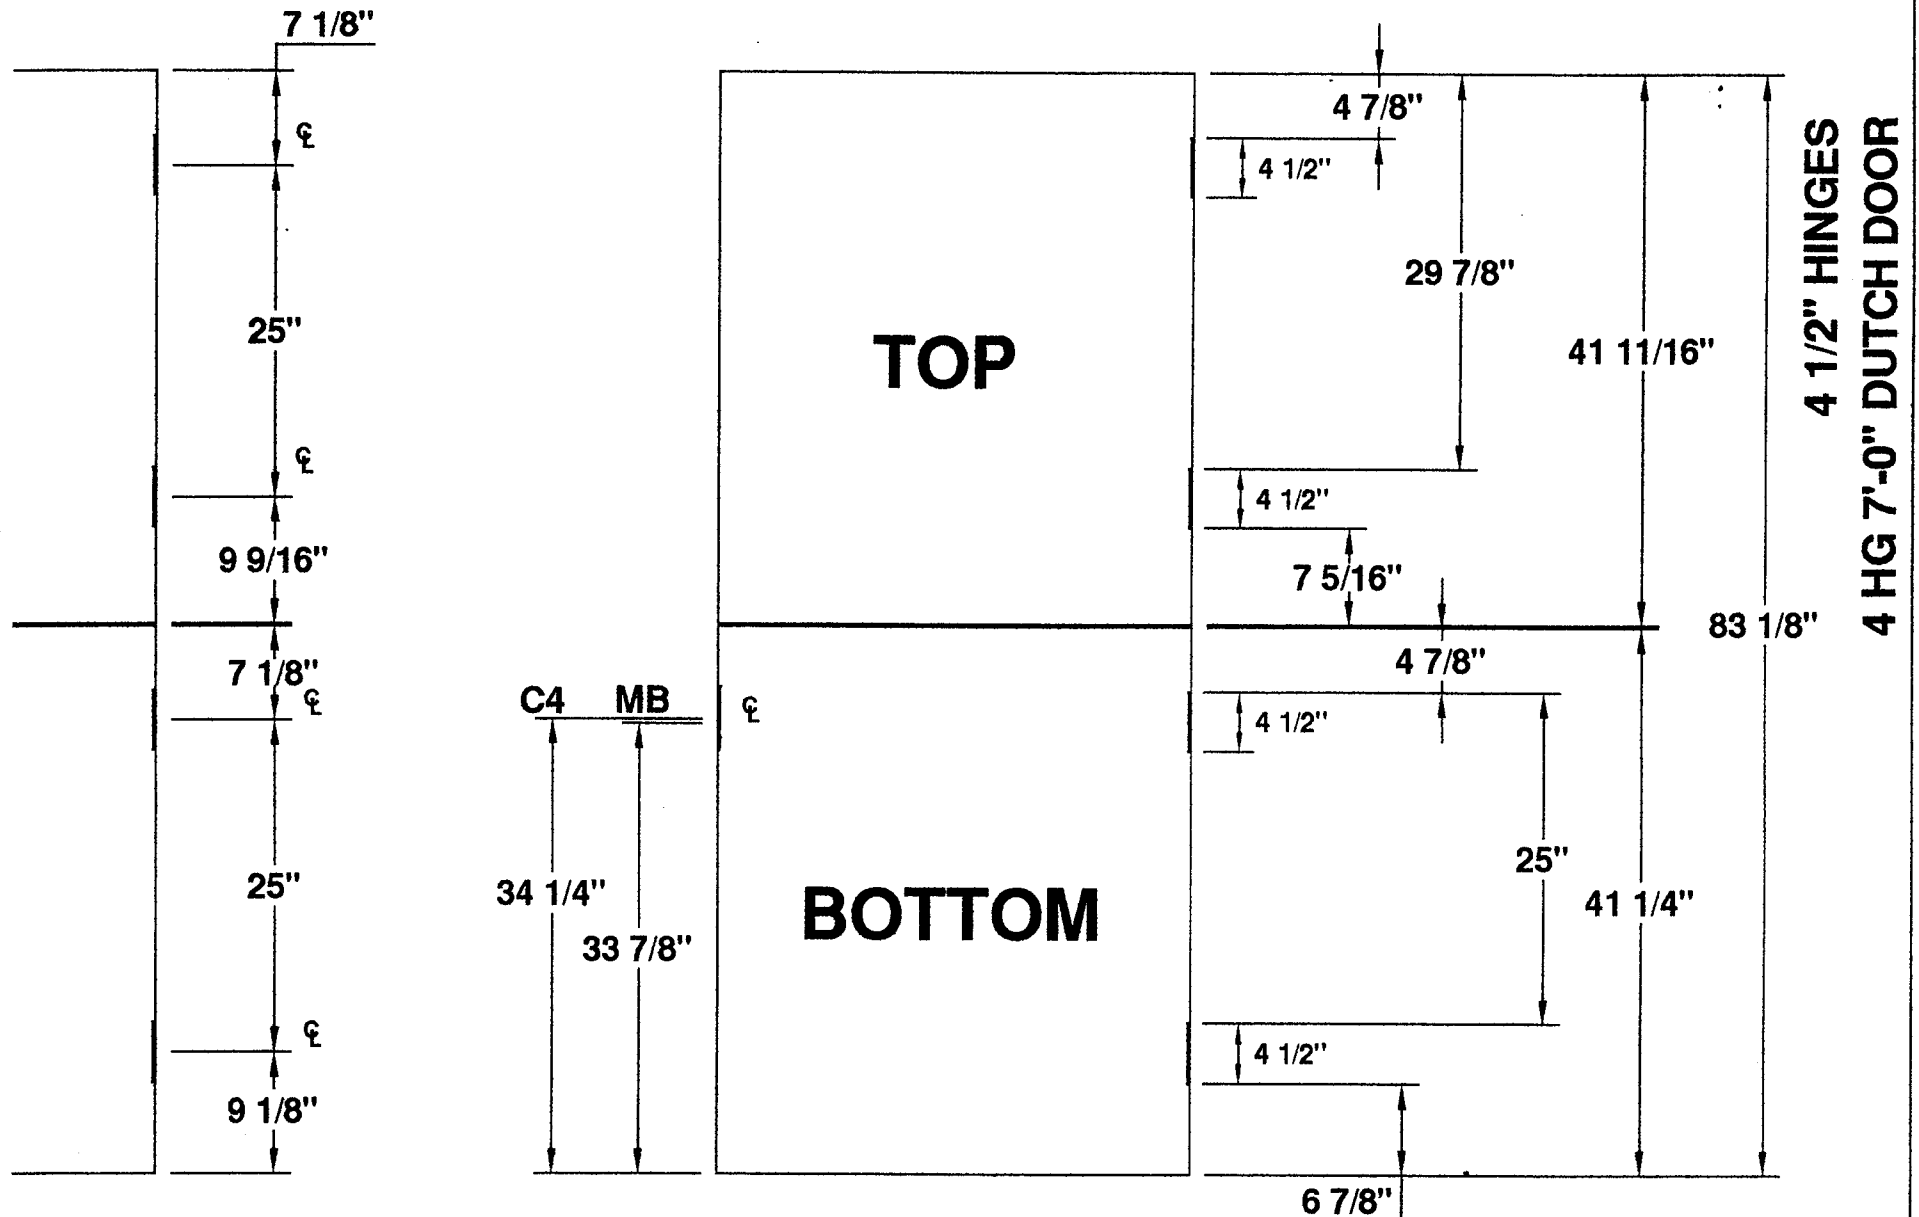

**4 1/2" HINGE
—DETAILS—**

FOUR HINGE DOOR

PROJECT DUTCH DOOR LOCATIONS

ORDER N/A DATE 7/14/99

PREPARED BY SJS SHEET 1 OF 1

Detail # DUTCH-D4H-412-6FT-8IN

4 HINGE 6'-8" DUTCH DOOR LOCATIONS- 2 LOCKS

MESKER DOOR INC.

SINCE 1864 THE FIRST DOOR and STILL THE FIRST DOOR

**4 1/2" HINGE
—DETAILS—
FOUR HINGE DOOR**

PROJECT DUTCH DOOR LOCATIONS

ORDER N/A DATE 1/10/99

PREPARED BY SJS SHEET 1 OF 1

Detail # DUTCH-D4H-412-6FT-8IN2C

**4 1/2" HINGE
—DETAILS—**

FOUR HINGE DOOR

PROJECT DUTCH DOOR LOCATIONS

ORDER N/A DATE 11/16/98

PREPARED BY SJS SHEET 1 OF 1

Detail # DUTCH-D4H-412-7FT-2IN

4 1/2" HINGES
4 HG 9'-0" DUTCH DOOR

5 HINGE 9'-0" DUTCH DOOR LOCATIONS