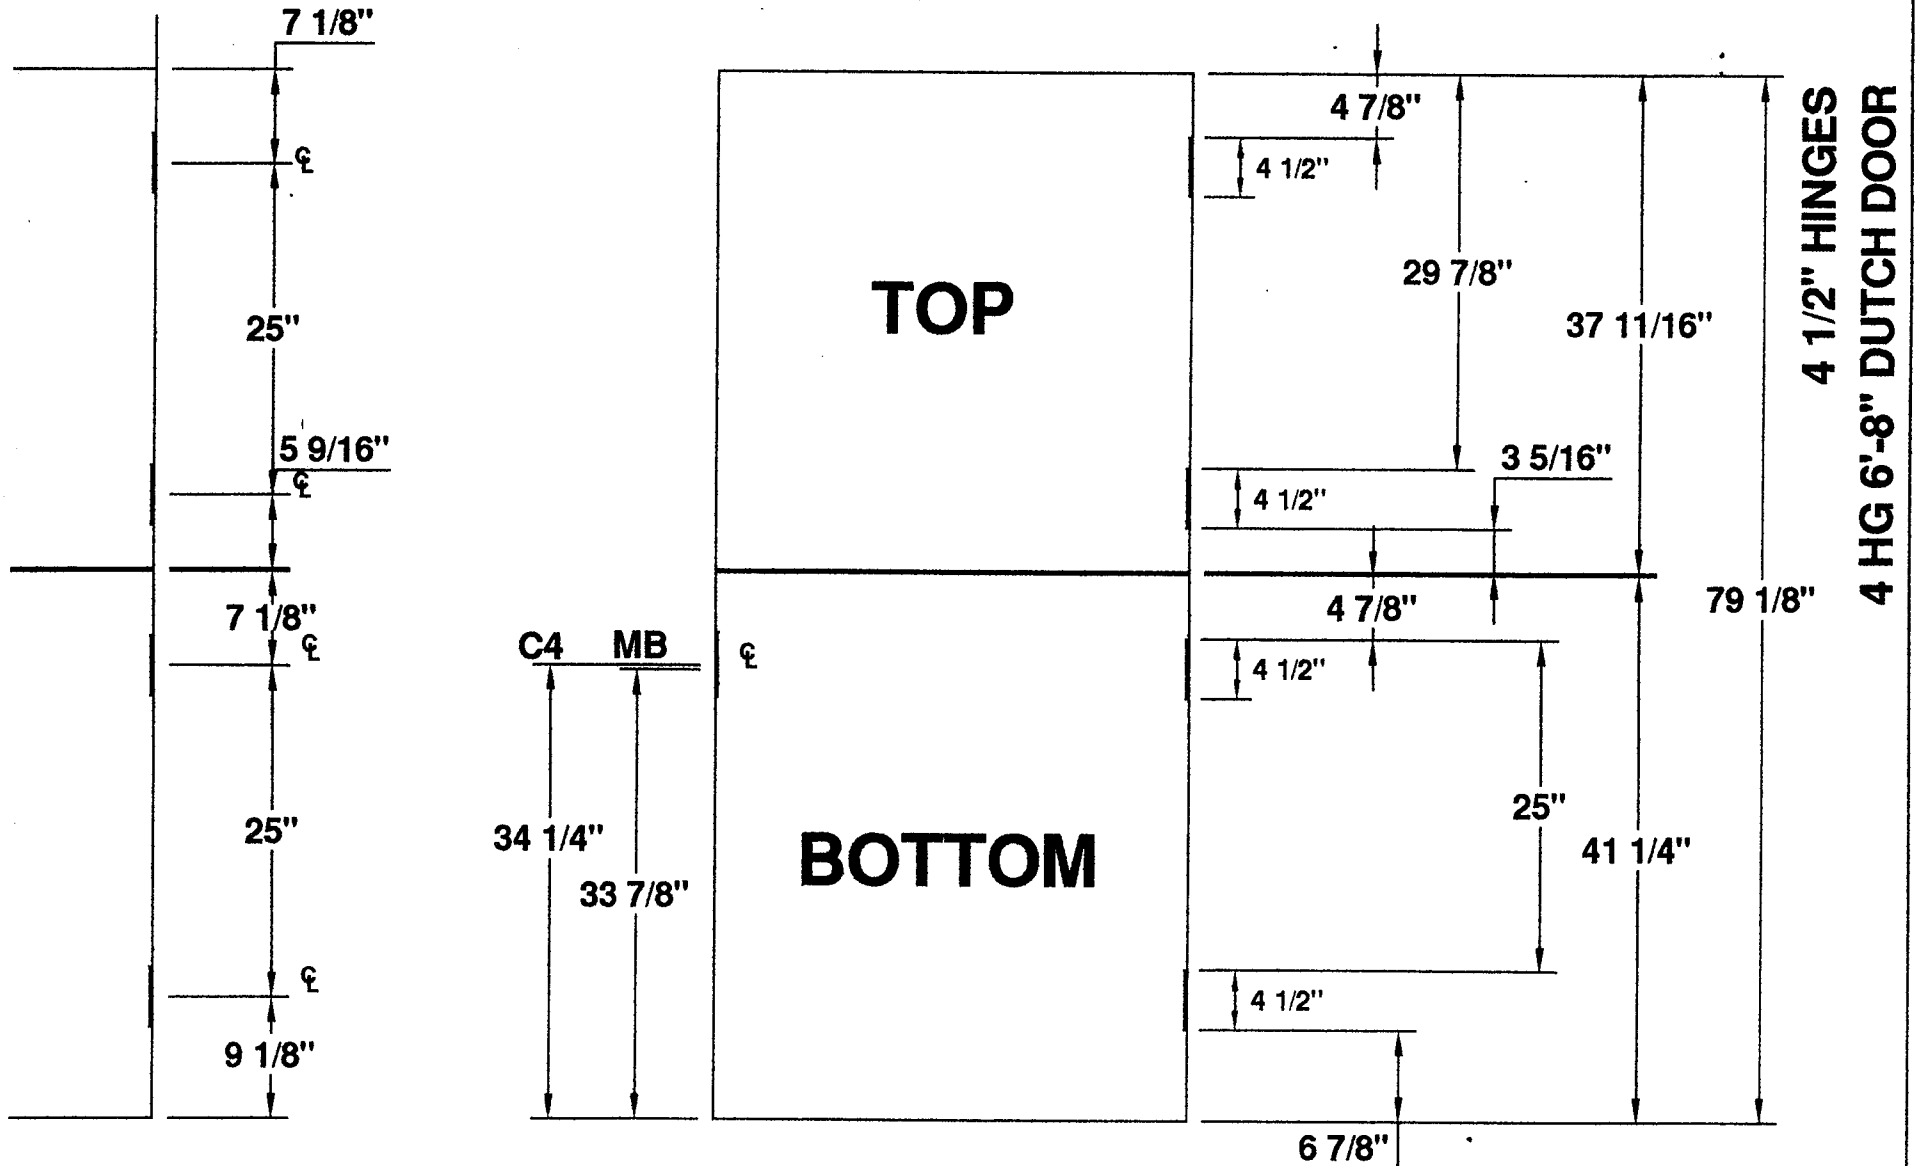

4 HINGE 6'-8" DUTCH DOOR LOCATIONS

MESKER DOOR INC.

SINCE 1864 THE FIRST DOOR and STILL THE FIRST DOOR

**4 1/2" HINGE
—DETAILS—**

FOUR HINGE DOOR

PROJECT DUTCH DOOR LOCATIONS

ORDER N/A DATE 7/14/99

PREPARED BY SJS SHEET 1 OF 1

Detail # DUTCH-D4H-412-6FT-8IN