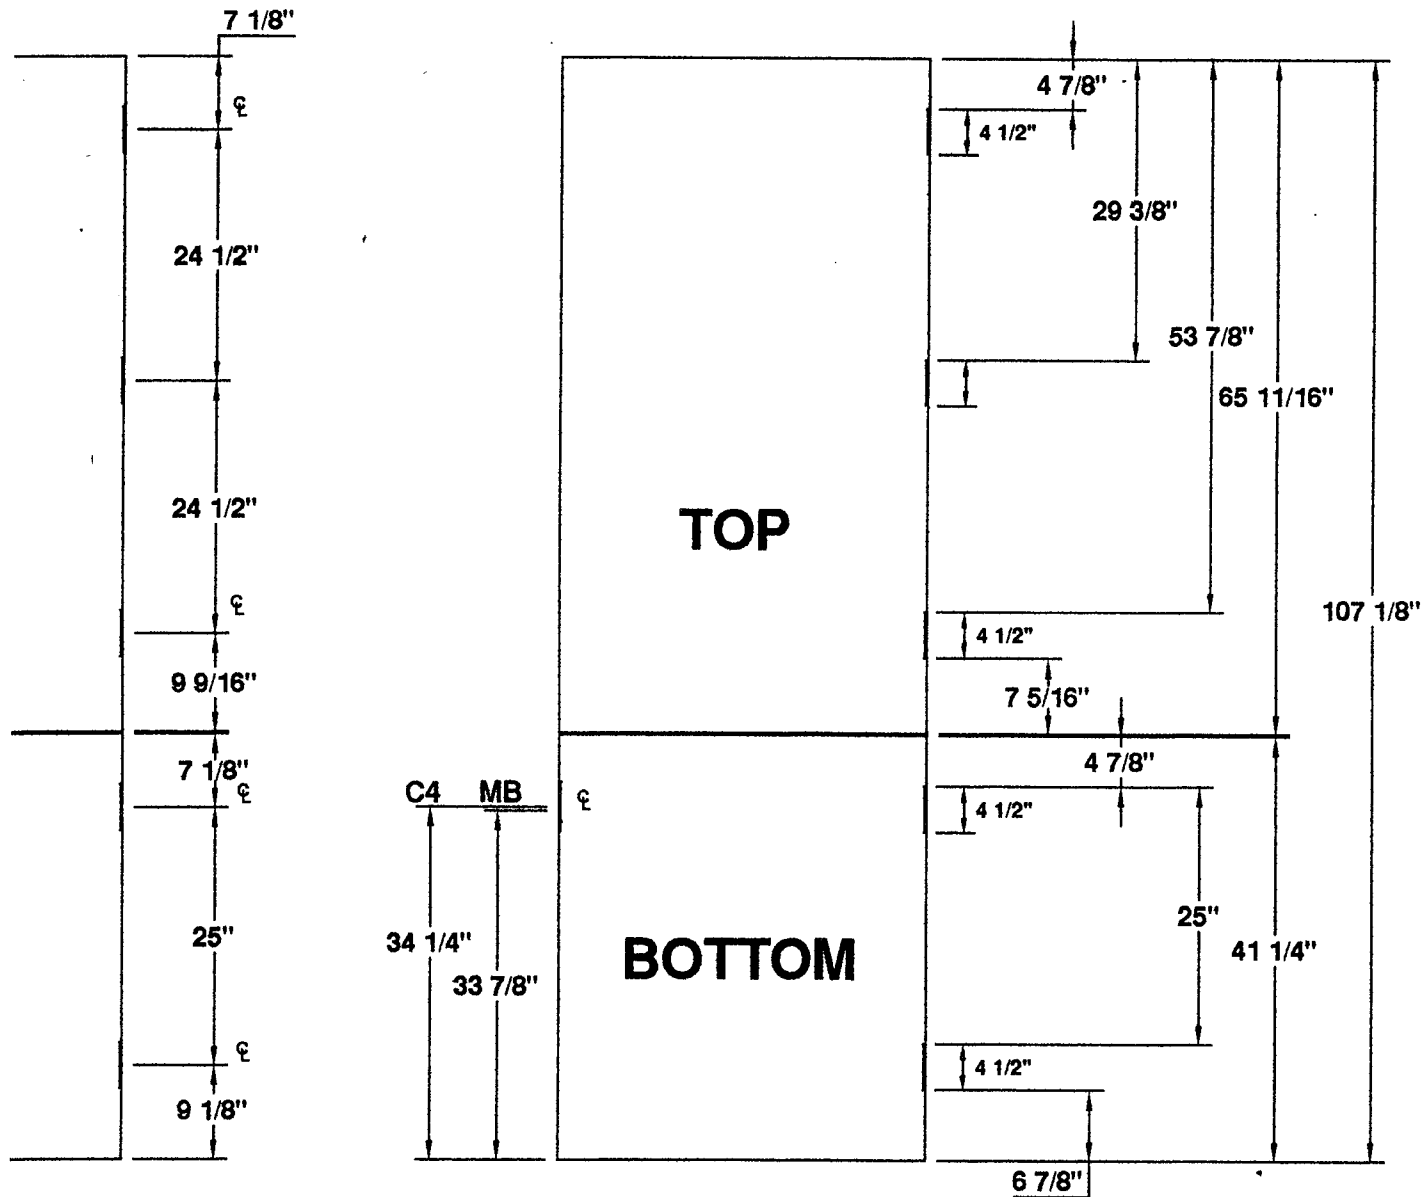

**4 1/2" HINGE
—DETAILS—**

FOUR HINGE DOOR

PROJECT DUTCH DOOR LOCATIONS

ORDER N/A DATE 11/16/98

PREPARED BY SJS SHEET 1 OF 1

Detail # DUTCH-D4H-412-7FT-2IN

4 1/2" HINGES
4 HG 9'-0" DUTCH DOOR

5 HINGE 9'-0" DUTCH DOOR LOCATIONS