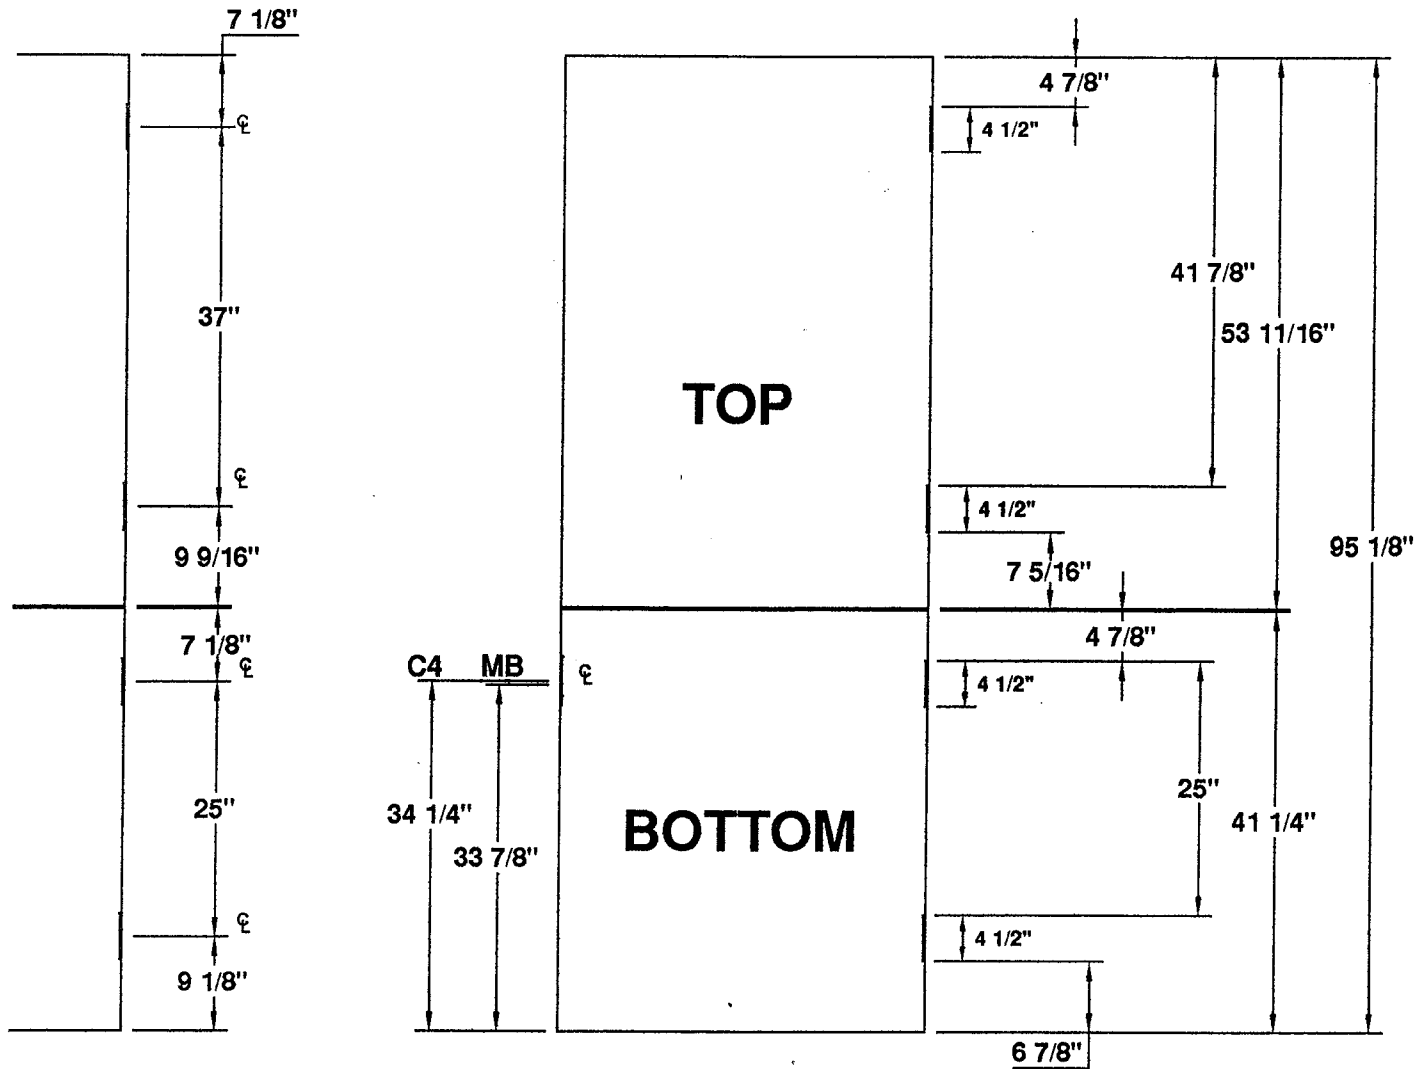

**DUTCH
DOOR
HINGE LOCATIONS**

4 1/2" HINGES
4 HG 8'-0" DUTCH DOOR

4 HINGE 8'-0" DUTCH DOOR LOCATIONS

MESKER DOOR INC.
SINCE 1864 THE FIRST DOOR and STILL THE FIRST DOOR

**4 1/2" HINGE
—DETAILS—
FOUR HINGE DOOR**

**4 1/2" HINGE
—DETAILS—**

FOUR HINGE DOOR

PROJECT DUTCH DOOR LOCATIONS

ORDER N/A DATE 7/14/99

PREPARED BY SJS SHEET 1 OF 1

Detail # DUTCH-D4H-412-6FT-8IN

4 HINGE 6'-8" DUTCH DOOR LOCATIONS- 2 LOCKS

MESKER DOOR INC.