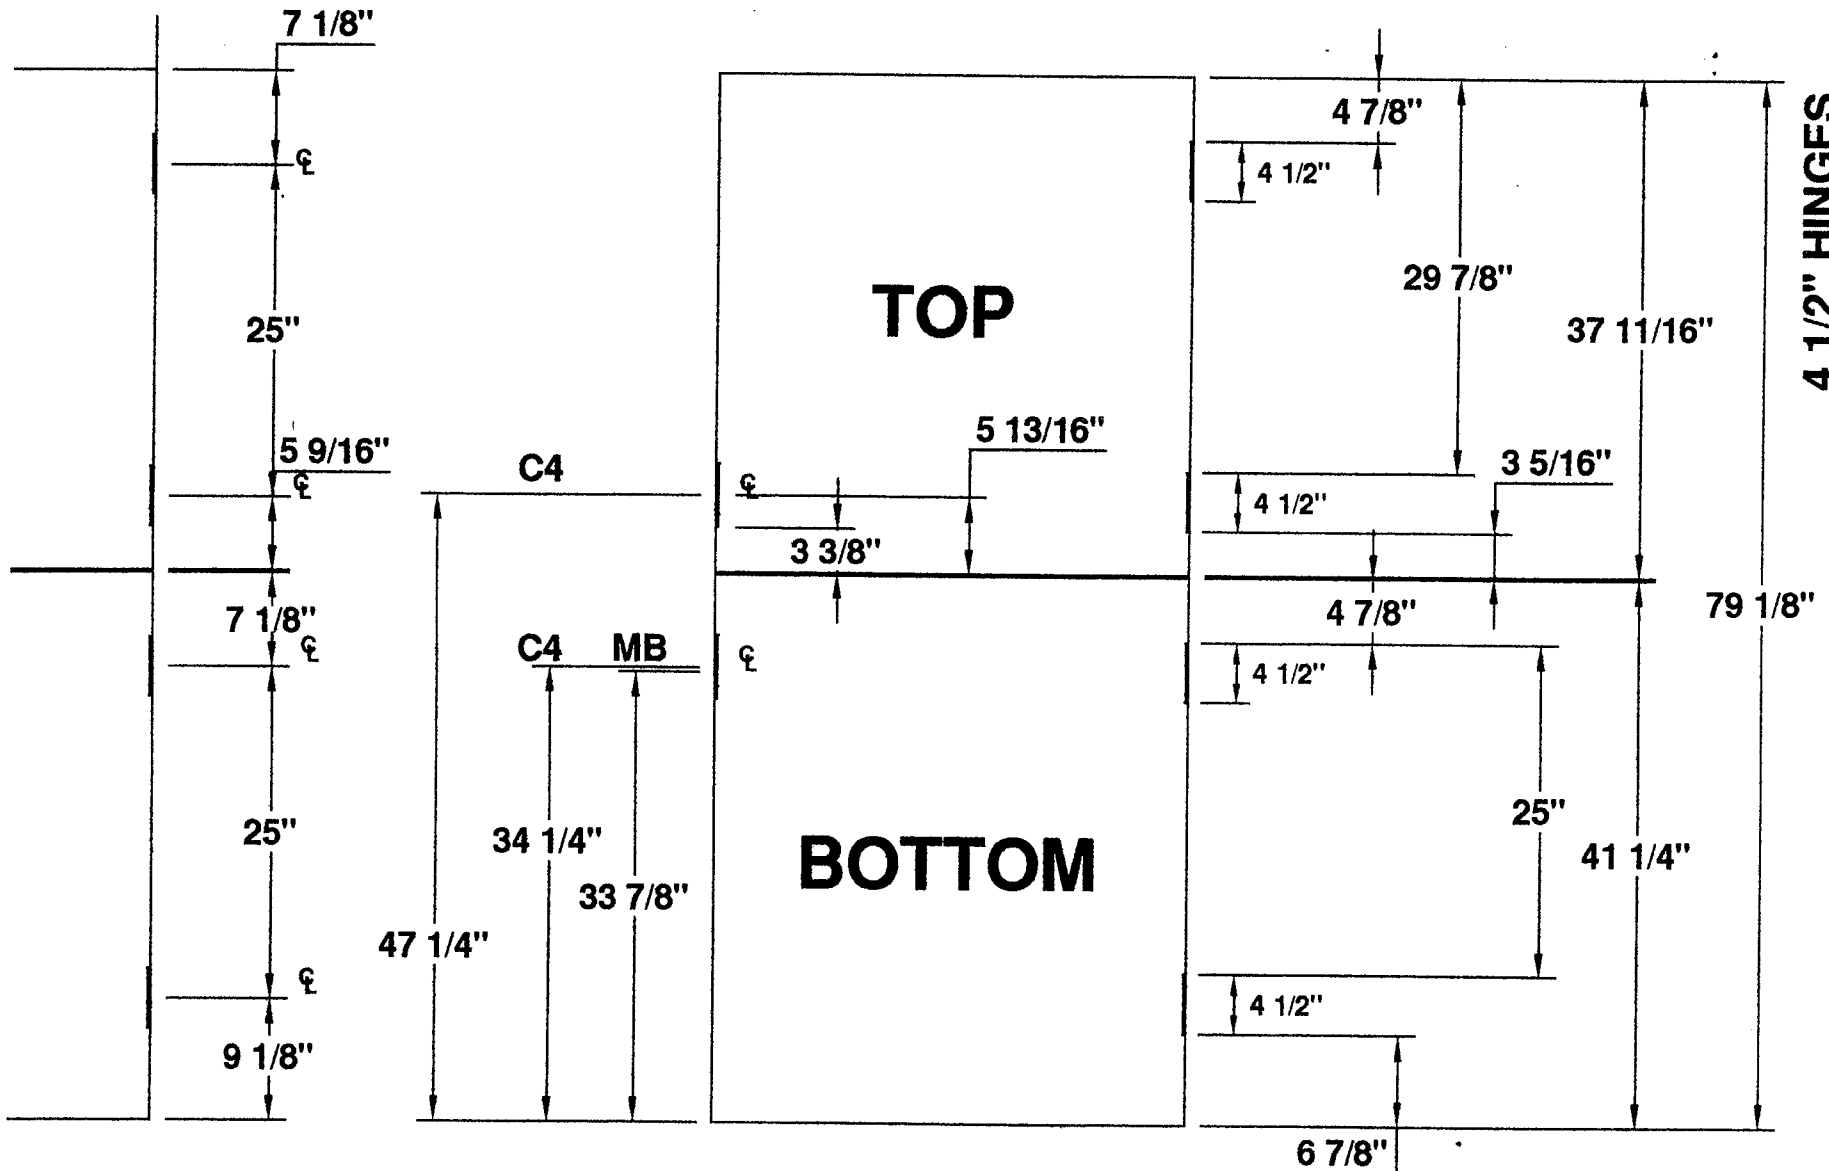

**4 1/2" HINGE
—DETAILS—**

FOUR HINGE DOOR

PROJECT DUTCH DOOR LOCATIONS

ORDER N/A DATE 7/14/99

PREPARED BY SJS SHEET 1 OF 1

Detail # DUTCH-D4H-412-6FT-8IN

4 HINGE 6'-8" DUTCH DOOR LOCATIONS- 2 LOCKS

MESKER DOOR INC.

SINCE 1864 THE FIRST DOOR and STILL THE FIRST DOOR

**4 1/2" HINGE
—DETAILS—
FOUR HINGE DOOR**

PROJECT DUTCH DOOR LOCATIONS

ORDER N/A DATE 1/10/99

PREPARED BY SJS SHEET 1 OF 1

Detail # DUTCH-D4H-412-6FT-8IN2C

**4 1/2" HINGE
—DETAILS—**

FOUR HINGE DOOR

PROJECT DUTCH DOOR LOCATIONS

ORDER N/A DATE 11/16/98

PREPARED BY SJS SHEET 1 OF 1

Detail # DUTCH-D4H-412-7FT-2IN

4 1/2" HINGES
4 HG 9'-0" DUTCH DOOR

5 HINGE 9'-0" DUTCH DOOR LOCATIONS