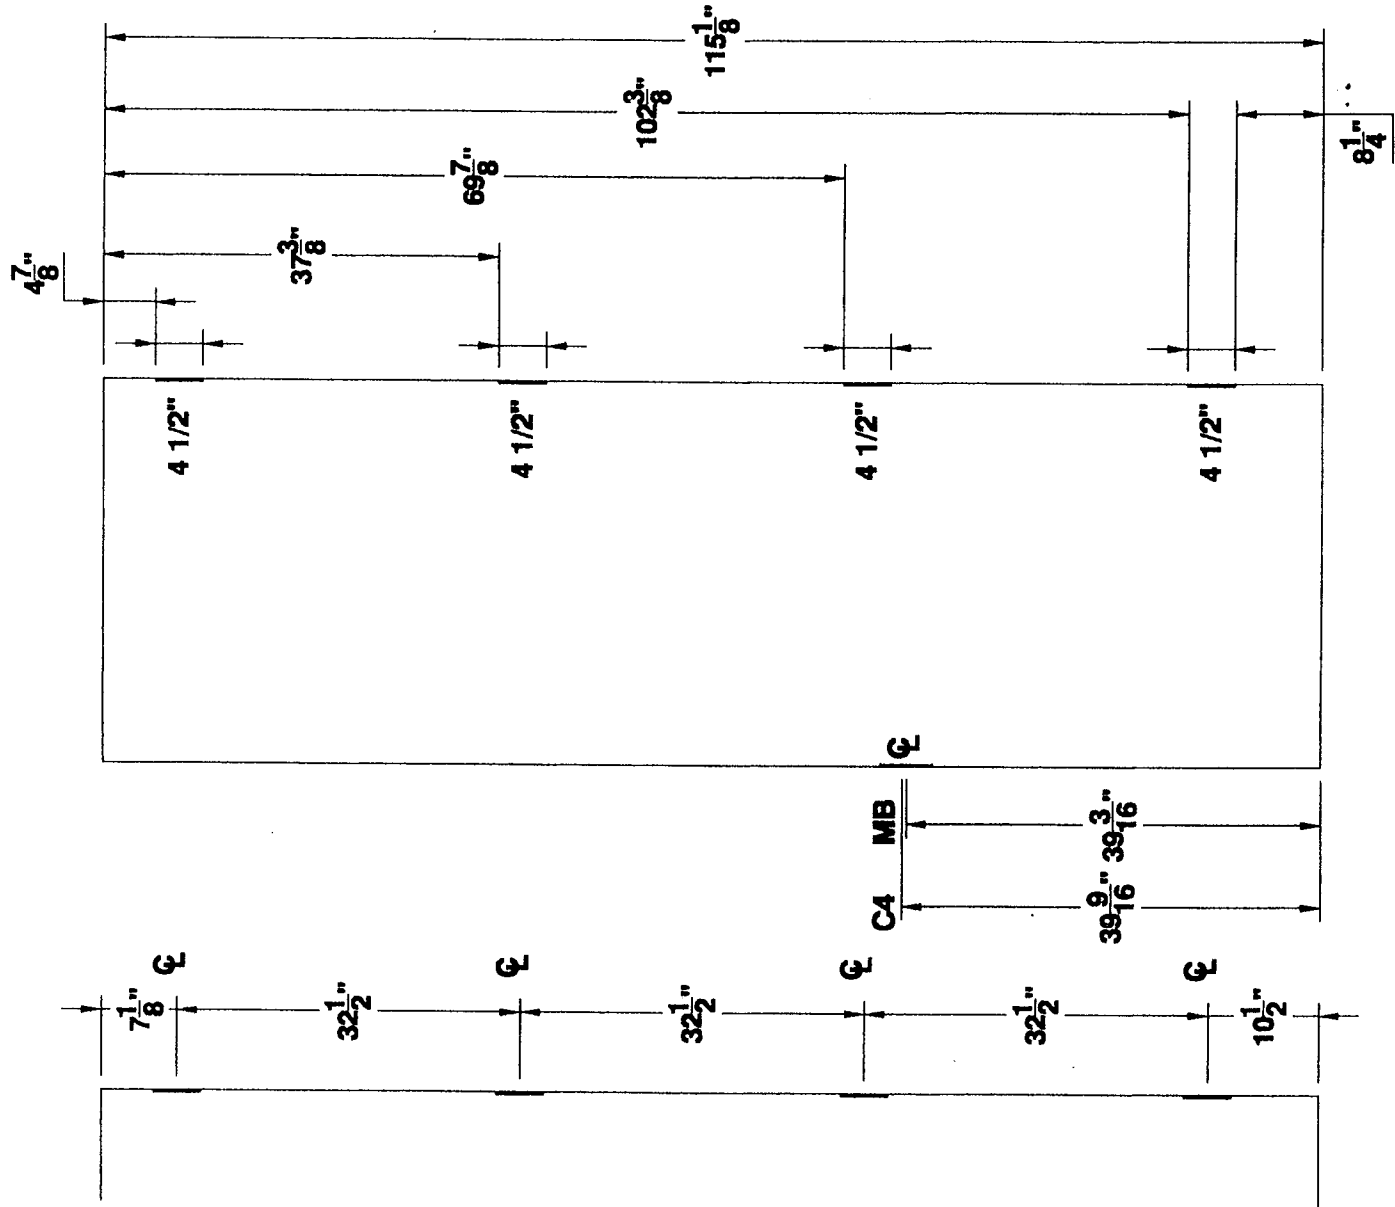

**4 1/2" HINGES
4HG 9'-8" DOOR**

4 HINGE 9'-8" STANDARD DOOR LOCATIONS

MESKER DOOR INC.
SINCE 1864 THE FIRST DOOR and STILL THE FIRST DOOR

**4 1/2" HINGE
— DETAILS —
FOUR HINGE DOOR**

PROJECT Standard Locations
ORDER N/A DATE _____
PREPARED BY SJS SHEET 1 OF 1
Standard Detail # D4H-412-9FT-8IN