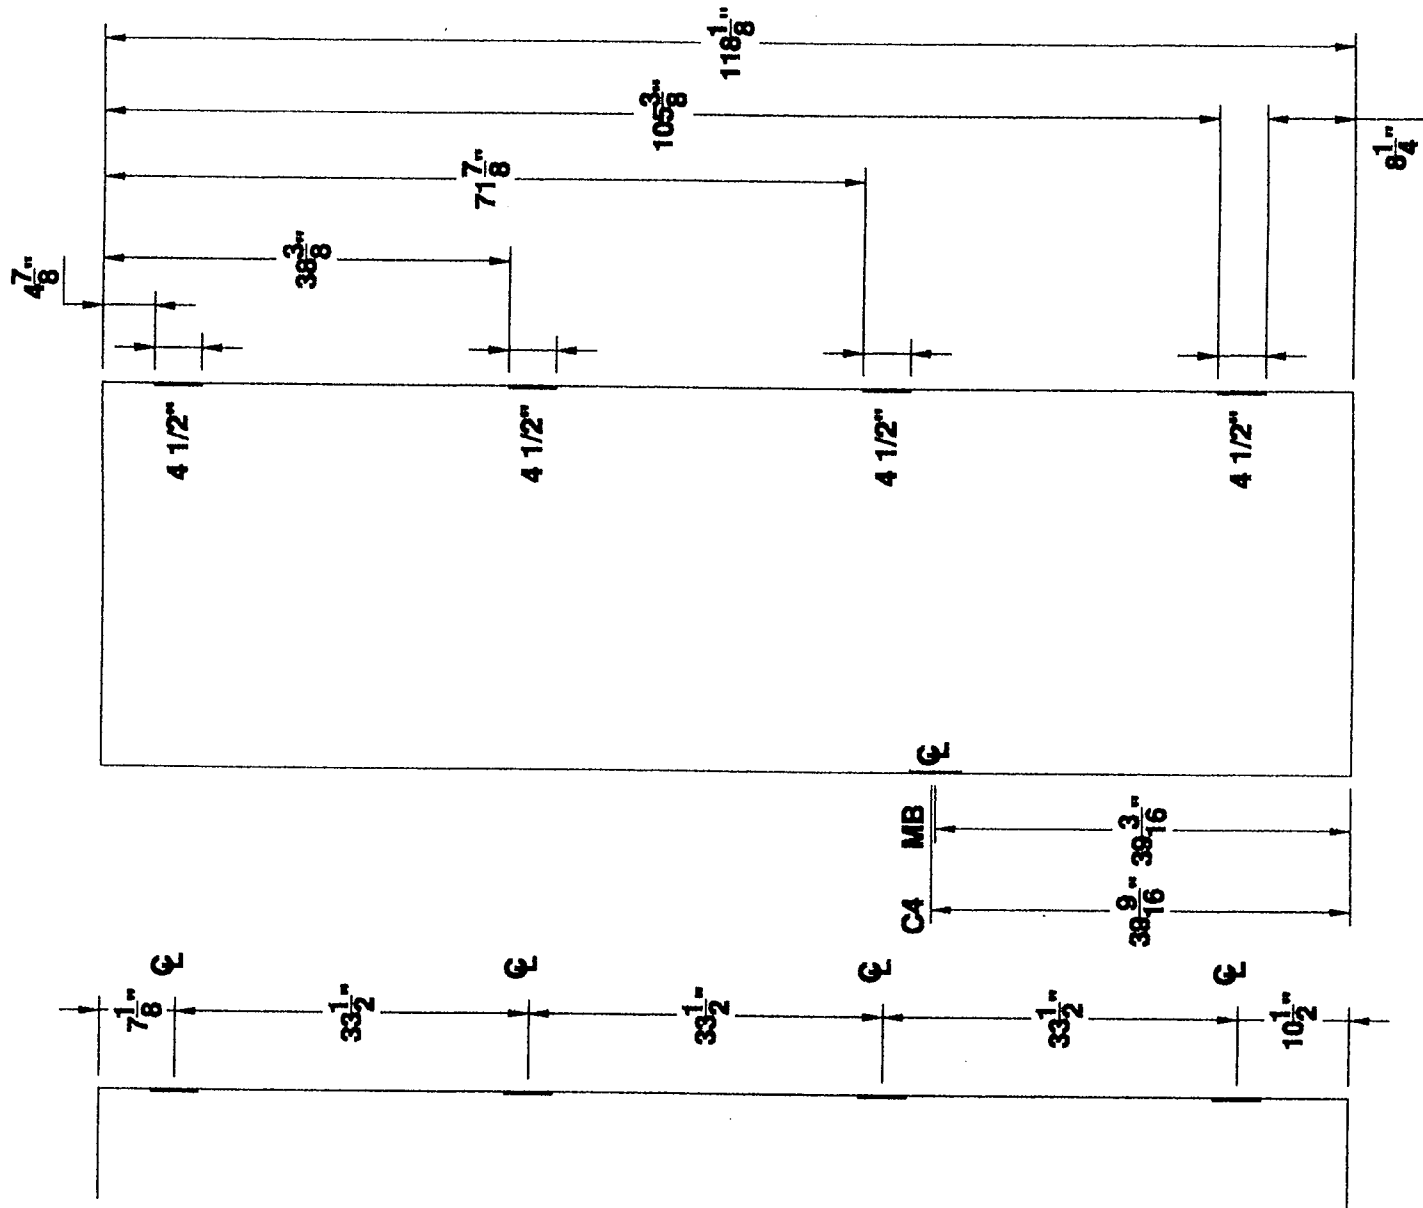

**4 1/2" HINGES
4HG 9'-10" DOOR**

4 HINGE 9'-10" STANDARD DOOR LOCATIONS

MESKER DOOR INC.
SINCE 1864 THE FIRST DOOR and STILL THE FIRST DOOR

**4 1/2" HINGE
— DETAILS —
FOUR HINGE DOOR**

PROJECT Standard Locations
ORDER N/A DATE _____
PREPARED BY SJS SHEET 1 OF 1
Standard Detail # D4H-412-9FT-10IN