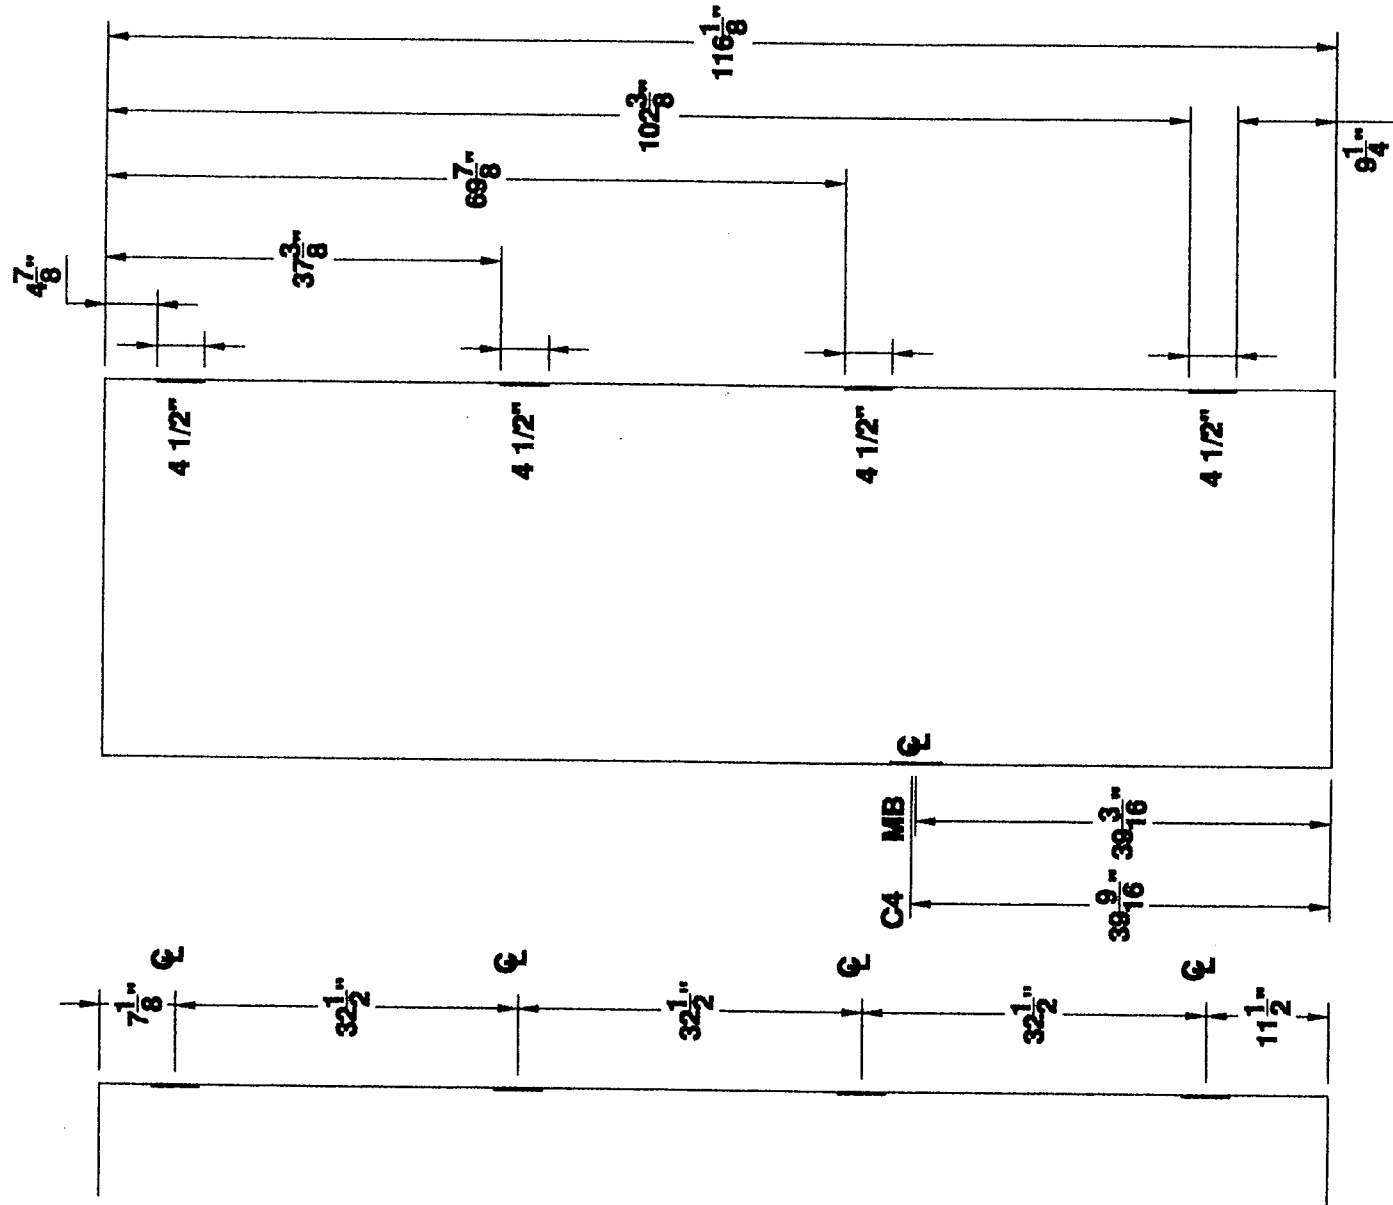

**4 1/2" HINGES
4HG 9'-9" DOOR**

4 HINGE 9'-9" STANDARD DOOR LOCATIONS

MESKER DOOR INC.
SINCE 1964 THE FIRST DOOR and STILL THE FIRST DOOR

**4 1/2" HINGE
—DETAILS—
FOUR HINGE DOOR**

PROJECT Standard Locations
ORDER N/A DATE _____
PREPARED BY SJS SHEET 1 OF 1
Standard Detail # D4H-412-9FT-9IN