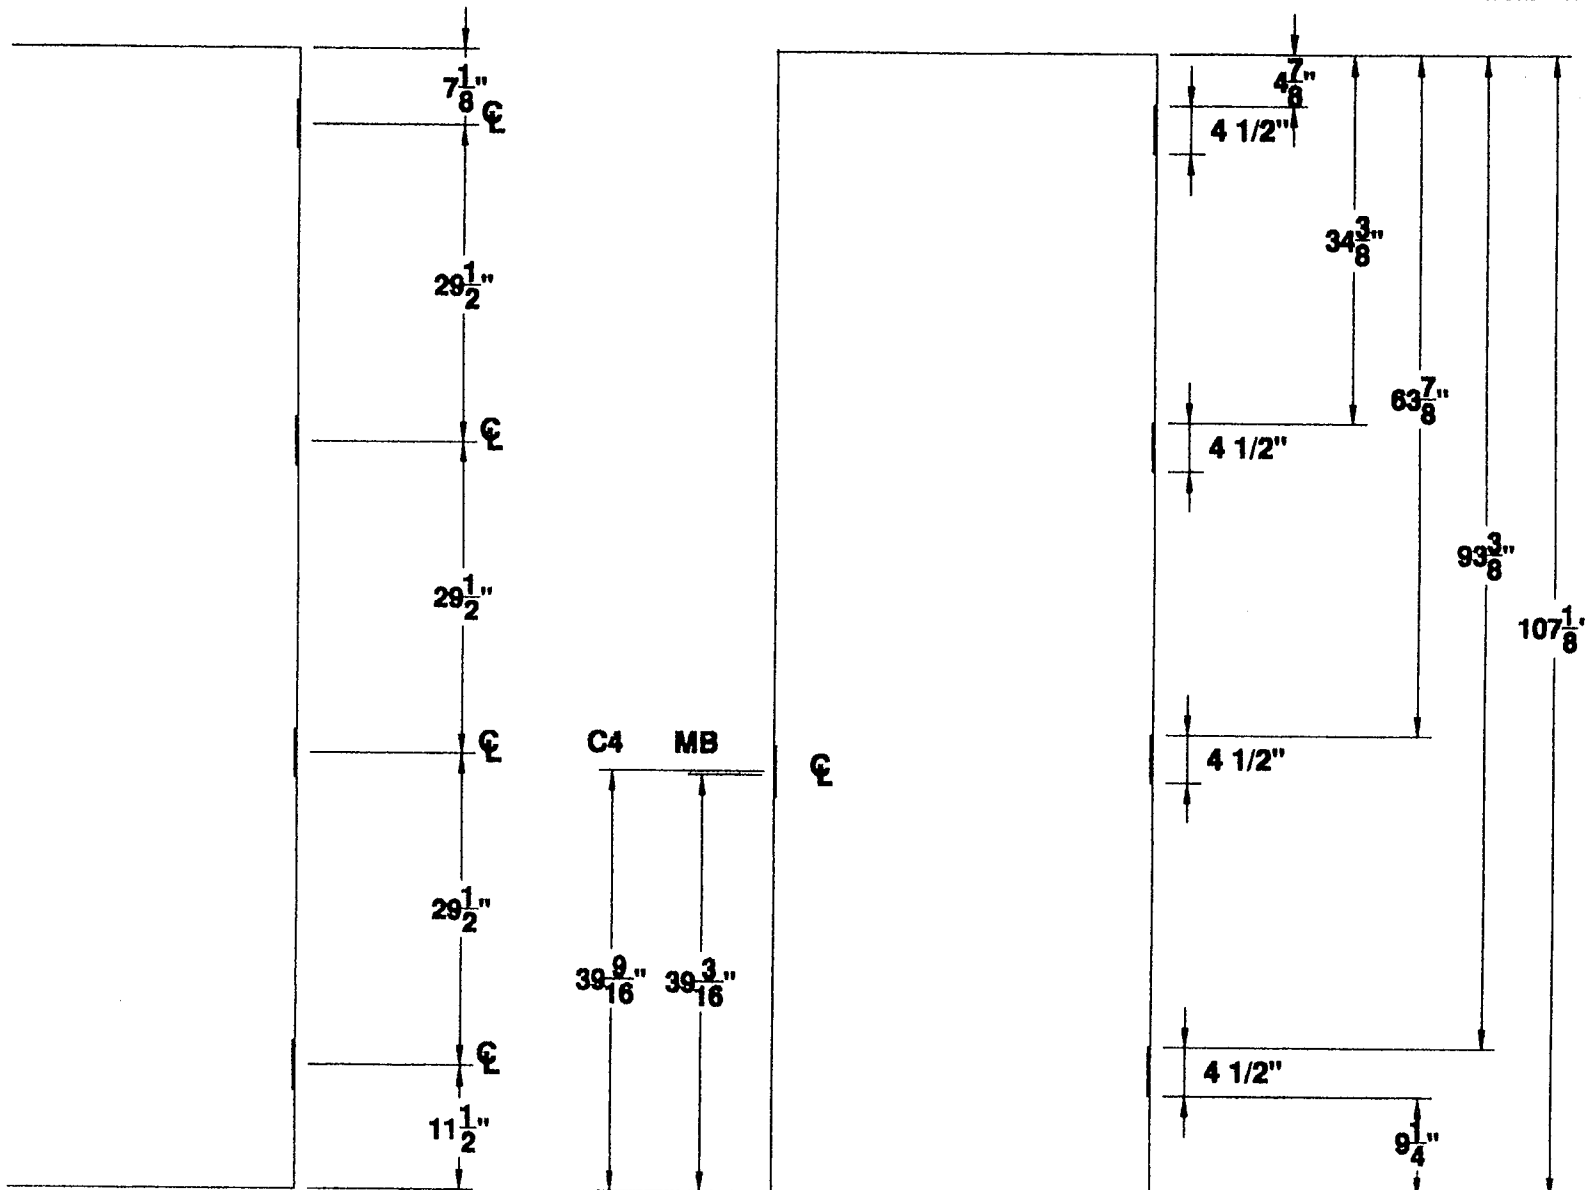

**STANDARD
9'-0" TO 9'-11"
DOOR HEIGHTS**

**4 1/2" HINGES
4 HG 9'-0" DOOR**

4 HINGE 9'-0" STANDARD DOOR LOCATIONS

MESKER DOOR INC.
SINCE 1864 THE FIRST DOOR and STILL THE FIRST DOOR

**4 1/2" HINGE
— DETAILS —
FOUR HINGE DOOR**