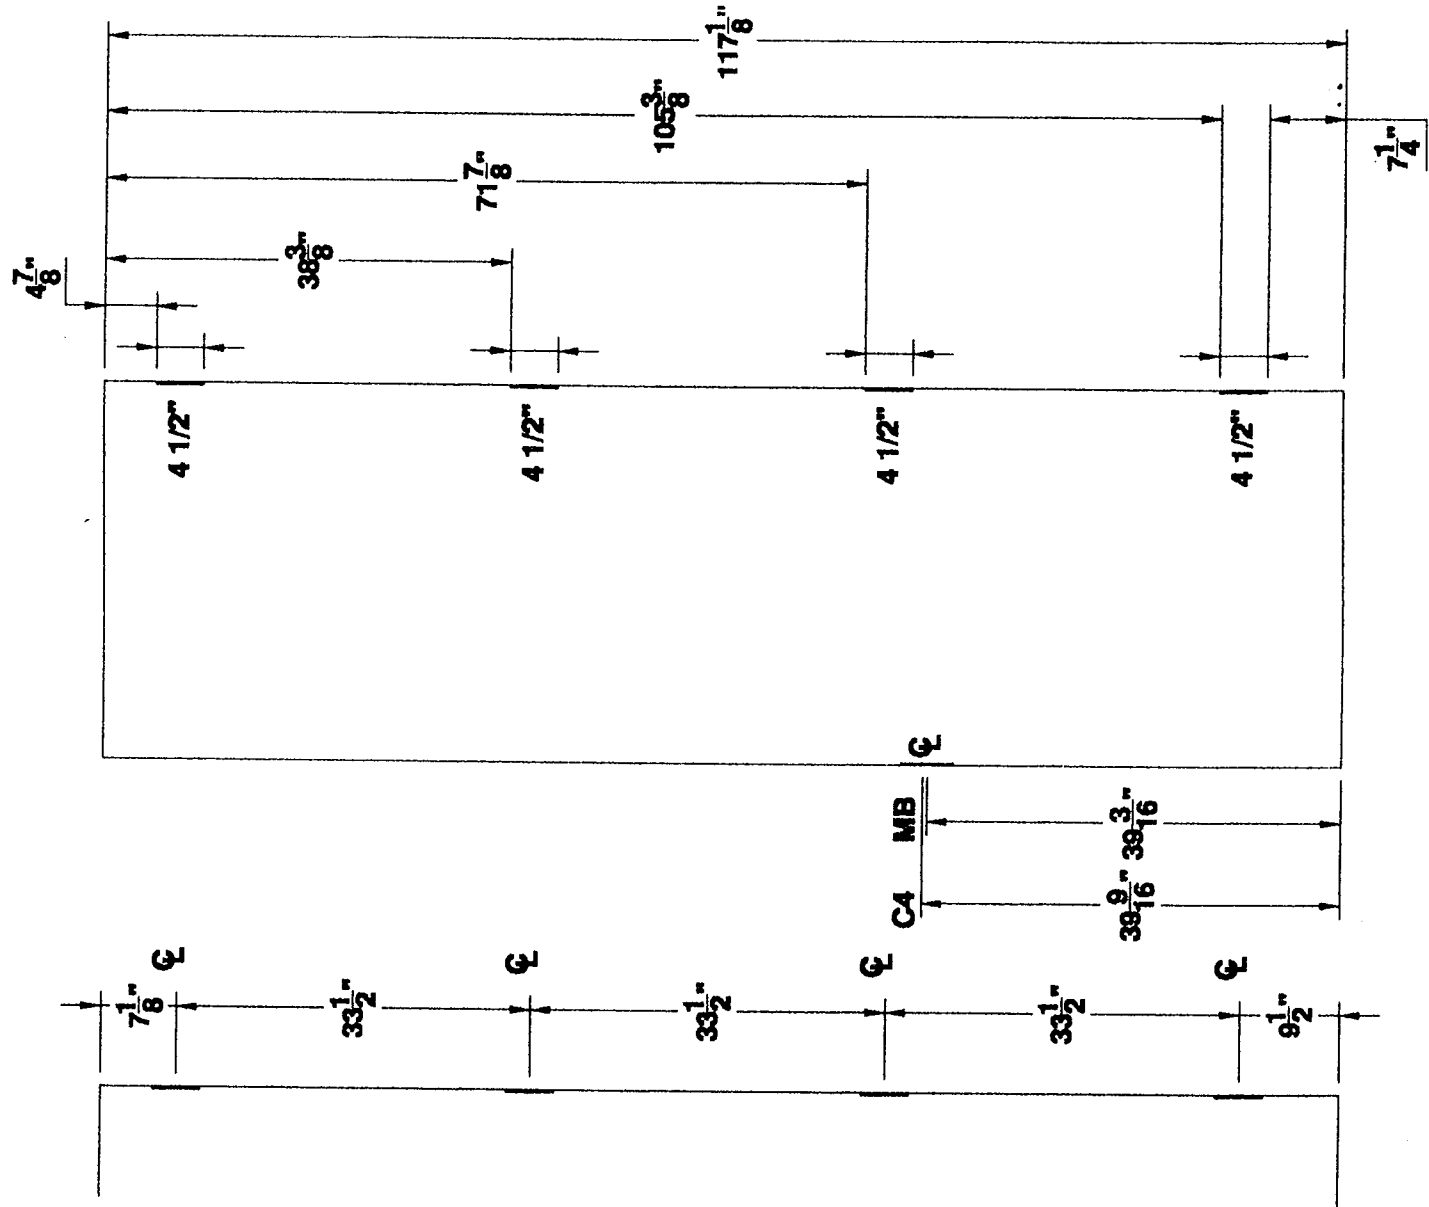

**4 1/2" HINGES
4HG 9'-9" DOOR**

4 HINGE 9'-9" STANDARD DOOR LOCATIONS

MESKER DOOR INC.
SINCE 1964 THE FIRST DOOR and STILL THE FIRST DOOR

**4 1/2" HINGE
—DETAILS—
FOUR HINGE DOOR**

PROJECT Standard Locations
ORDER N/A DATE _____
PREPARED BY SJS SHEET 1 OF 1
Standard Detail # D4H-412-9FT-9IN

**4 1/2" HINGES
4HG 9'-10" DOOR**

4 HINGE 9'-10" STANDARD DOOR LOCATIONS

MESKER DOOR INC.
SINCE 1864 THE FIRST DOOR and STILL THE FIRST DOOR

**4 1/2" HINGE
— DETAILS —
FOUR HINGE DOOR**

PROJECT Standard Locations
ORDER N/A DATE _____
PREPARED BY SJS SHEET 1 OF 1
Standard Detail # D4H-412-9FT-10IN