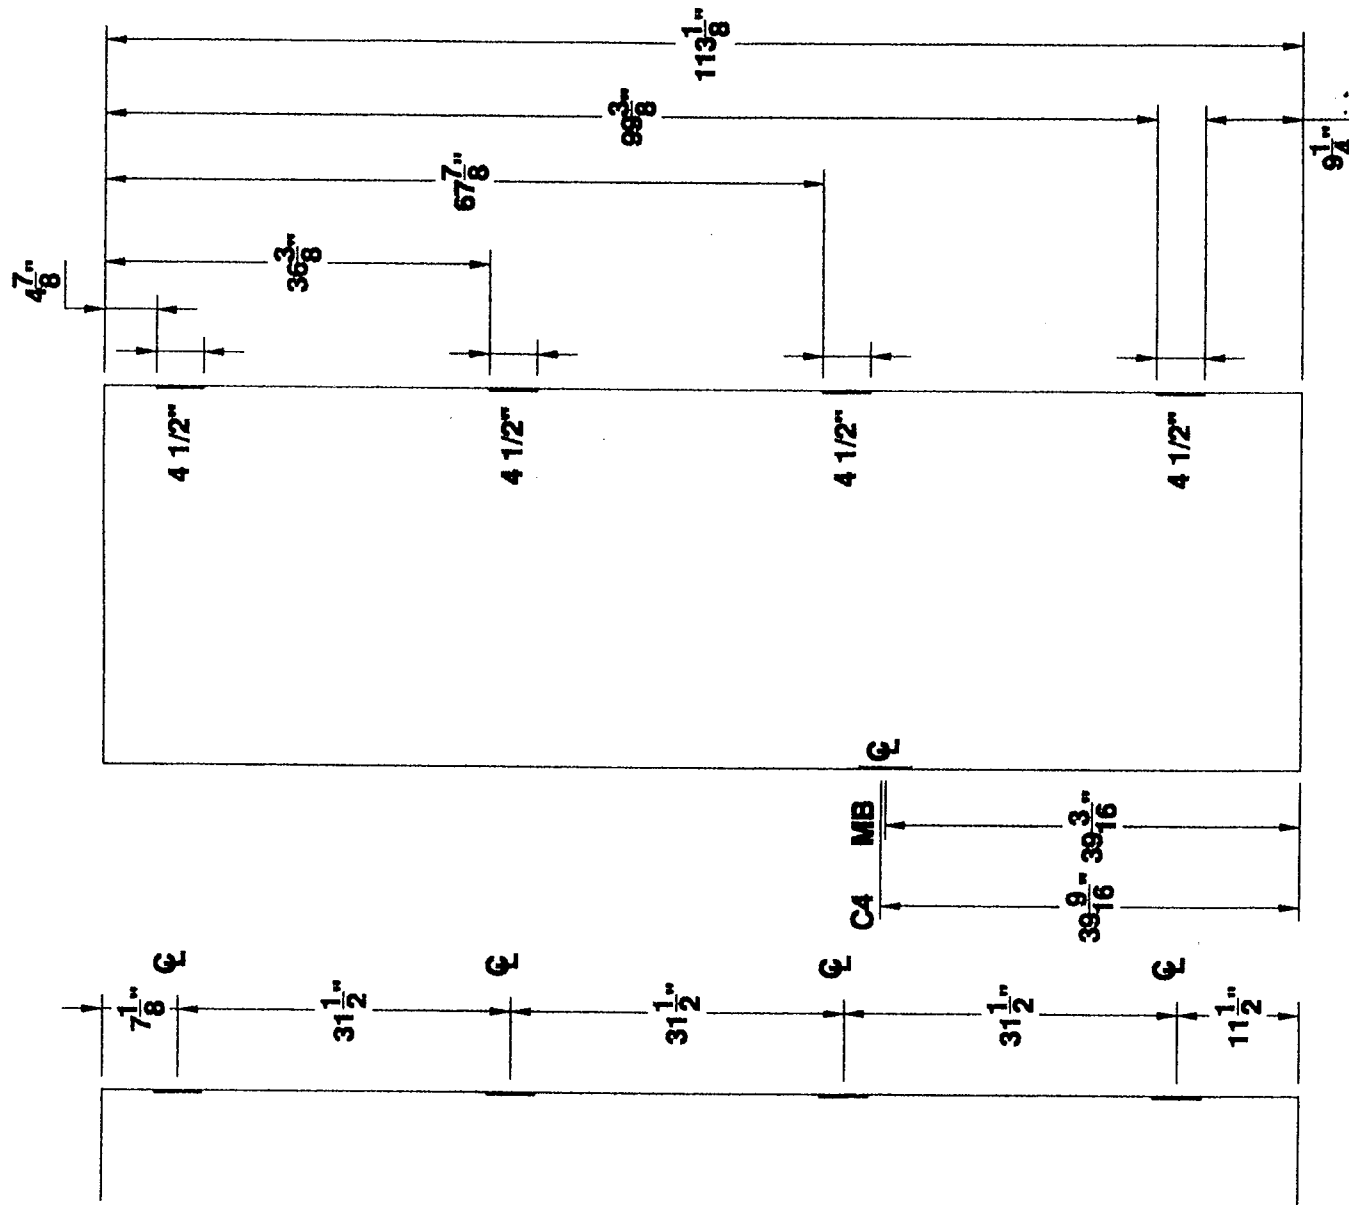

**4 1/2" HINGES
4HG 9'-6" DOOR**

4 HINGE 9'-6" STANDARD DOOR LOCATIONS

MESKER DOOR INC.

SINCE 1884 THE FIRST DOOR and STILL THE FIRST DOOR

**4 1/2" HINGE
— DETAILS —**

FOUR HINGE DOOR

PROJECT Standard Locations

ORDER N/A DATE _____

PREPARED BY SJS SHEET 1 OF 1

Standard Detail # D4H-412-9FT-6IN