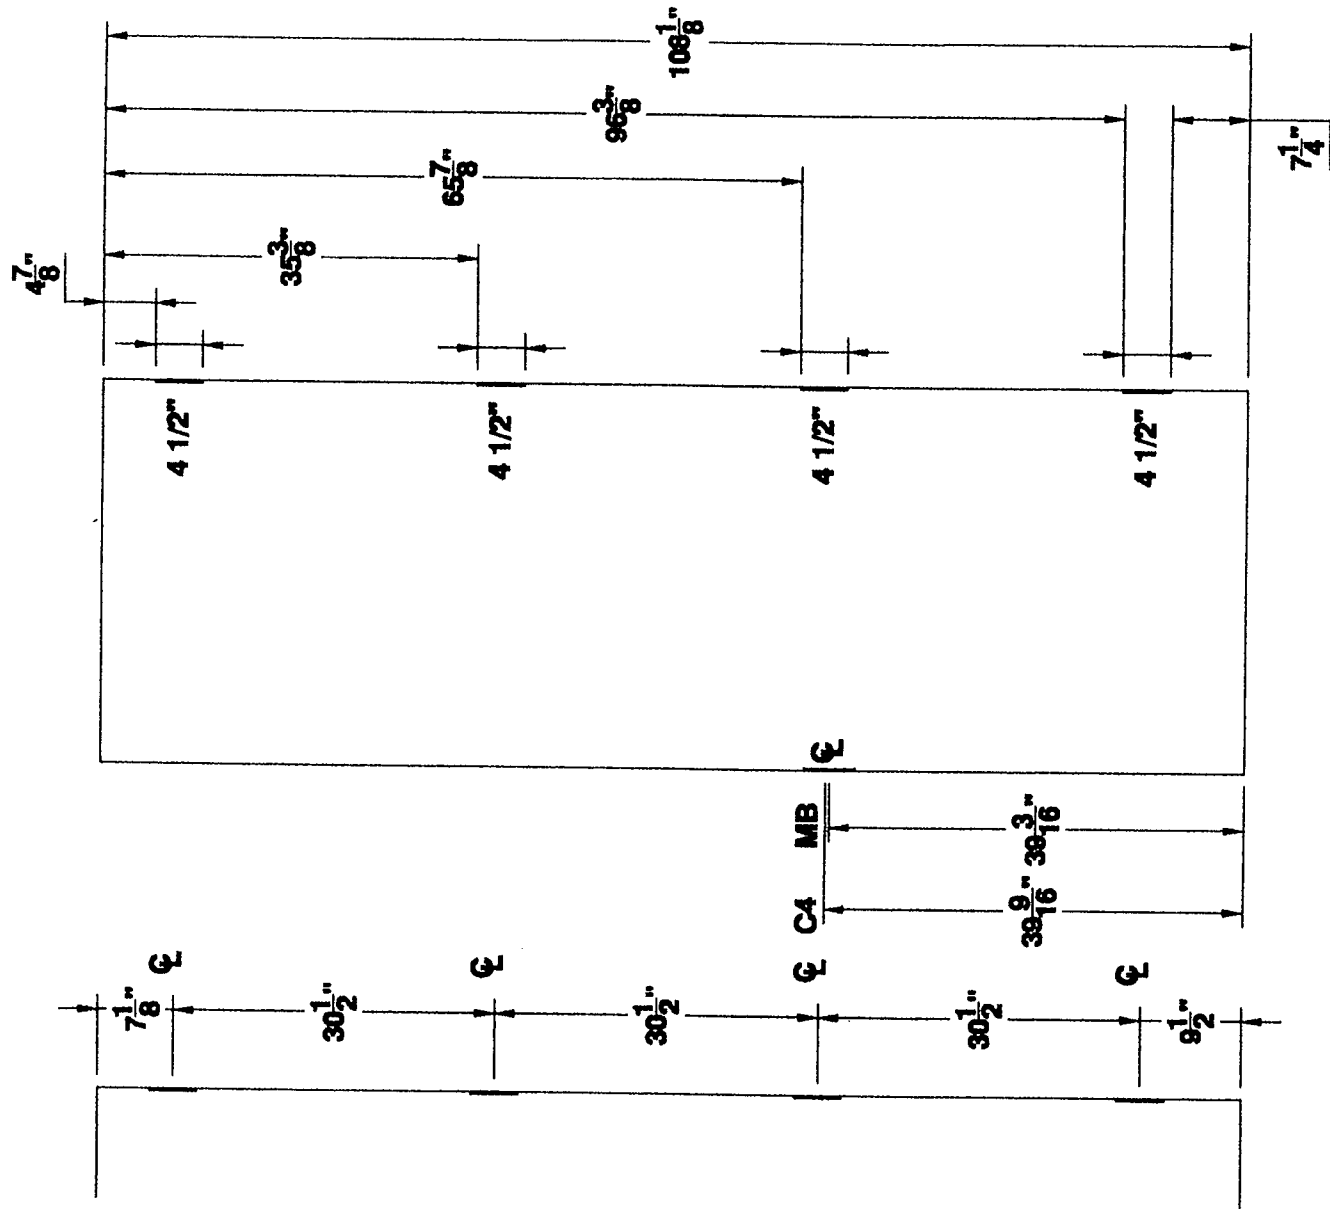

**4 1/2" HINGES
4HG 9'-1" DOOR**

4 HINGE 9'-1" STANDARD DOOR LOCATIONS

MESKER DOOR INC.
SINCE 1964 THE FIRST DOOR and STILL THE FIRST DOOR

**4 1/2" HINGE
—DETAILS—
FOUR HINGE DOOR**

PROJECT Standard Locations
ORDER N/A DATE _____
PREPARED BY SJS SHEET 1 OF 1
Standard Detail # D4H-412-9FT-1IN