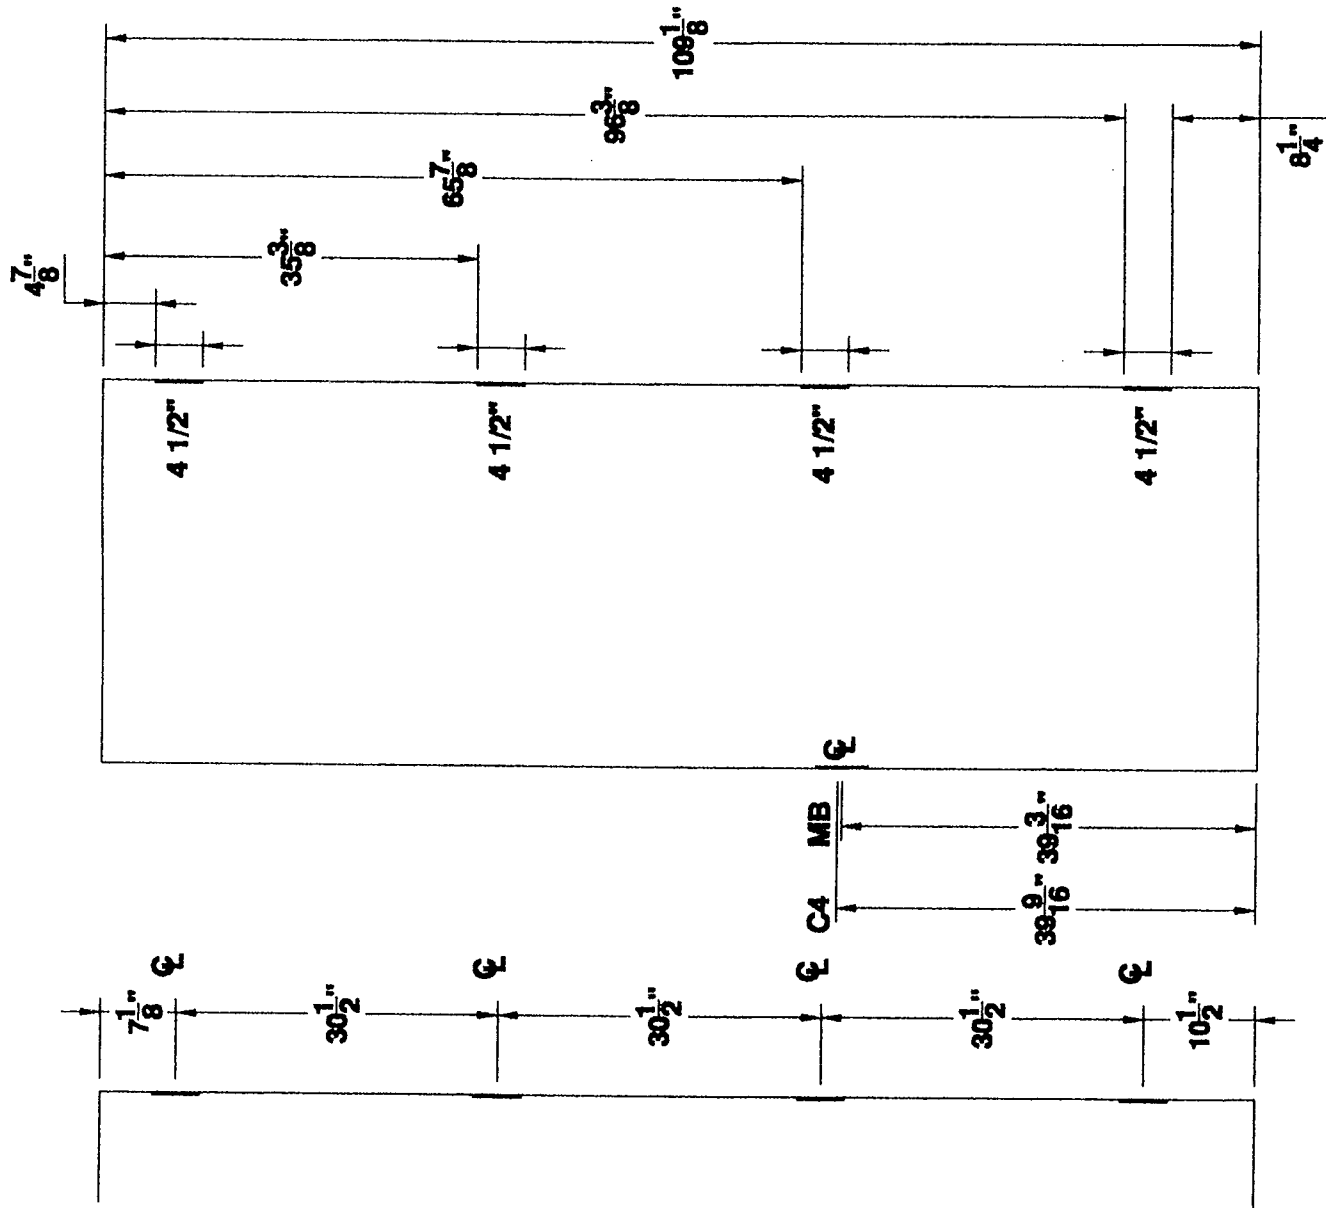

**4 1/2" HINGES
4HG 9'-2" DOOR**

4 HINGE 9'-2" STANDARD DOOR LOCATIONS

MESKER DOOR INC.

SINCE 1864 THE FIRST DOOR and STILL THE FIRST DOOR

**4 1/2" HINGE
DETAILS**

FOUR HINGE DOOR

PROJECT Standard Locations

ORDER N/A DATE _____

PREPARED BY SJS SHEET 1 OF 1

Standard Detail # D4H-412-9FT-2IN