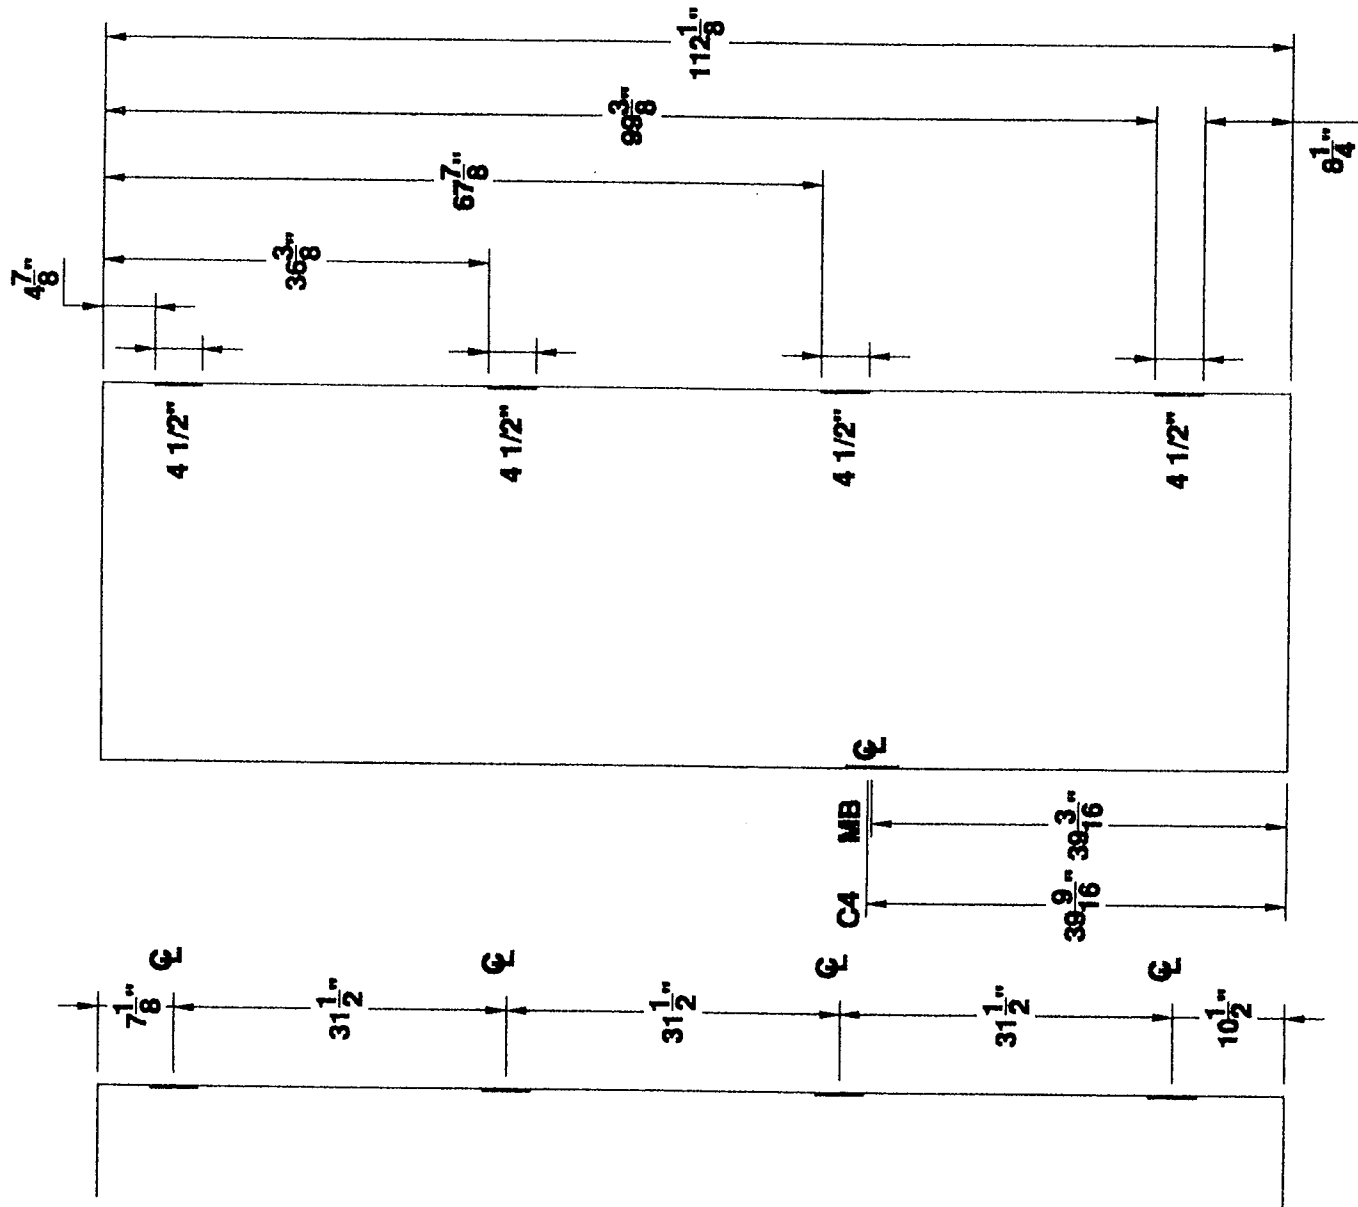

**4 1/2" HINGE
— DETAILS —
FOUR HINGE DOOR**

PROJECT Standard Locations
ORDER N/A DATE _____
PREPARED BY SJS SHEET 1 OF 1
Standard Detail # D4H-412-9FT-4IN

**4 1/2" HINGES
4HG 9'-5" DOOR**

4 HINGE 9'-5" STANDARD DOOR LOCATIONS