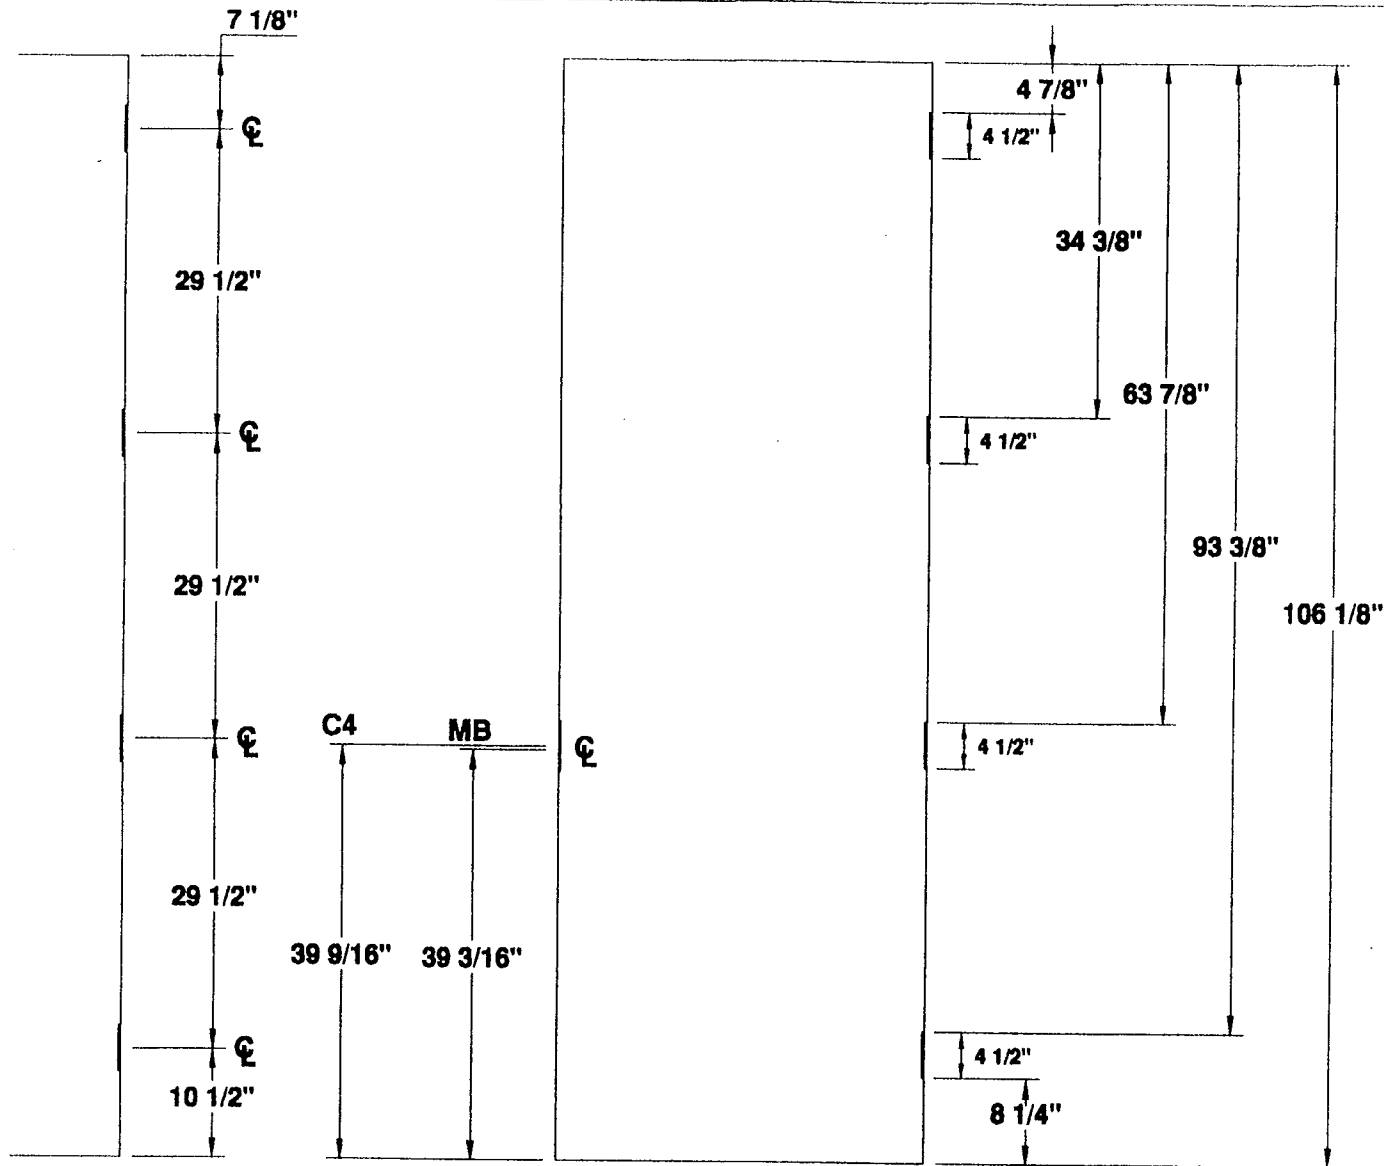

4 1/2" HINGES
4 HG 8'-11" DOOR

4 HINGE 8'-11" STANDARD DOOR LOCATIONS

MESKER DOOR INC.
SINCE 1864 THE FIRST DOOR and STILL THE FIRST DOOR

4 1/2" HINGE
DETAILS
FOUR HINGE DOOR

PROJECT STANDARD DOOR LOCATIONS
ORDER N/A DATE 11/16/98
PREPARED BY SJS SHEET 1 OF 1
Detail # D4H-412-8FT-11IN