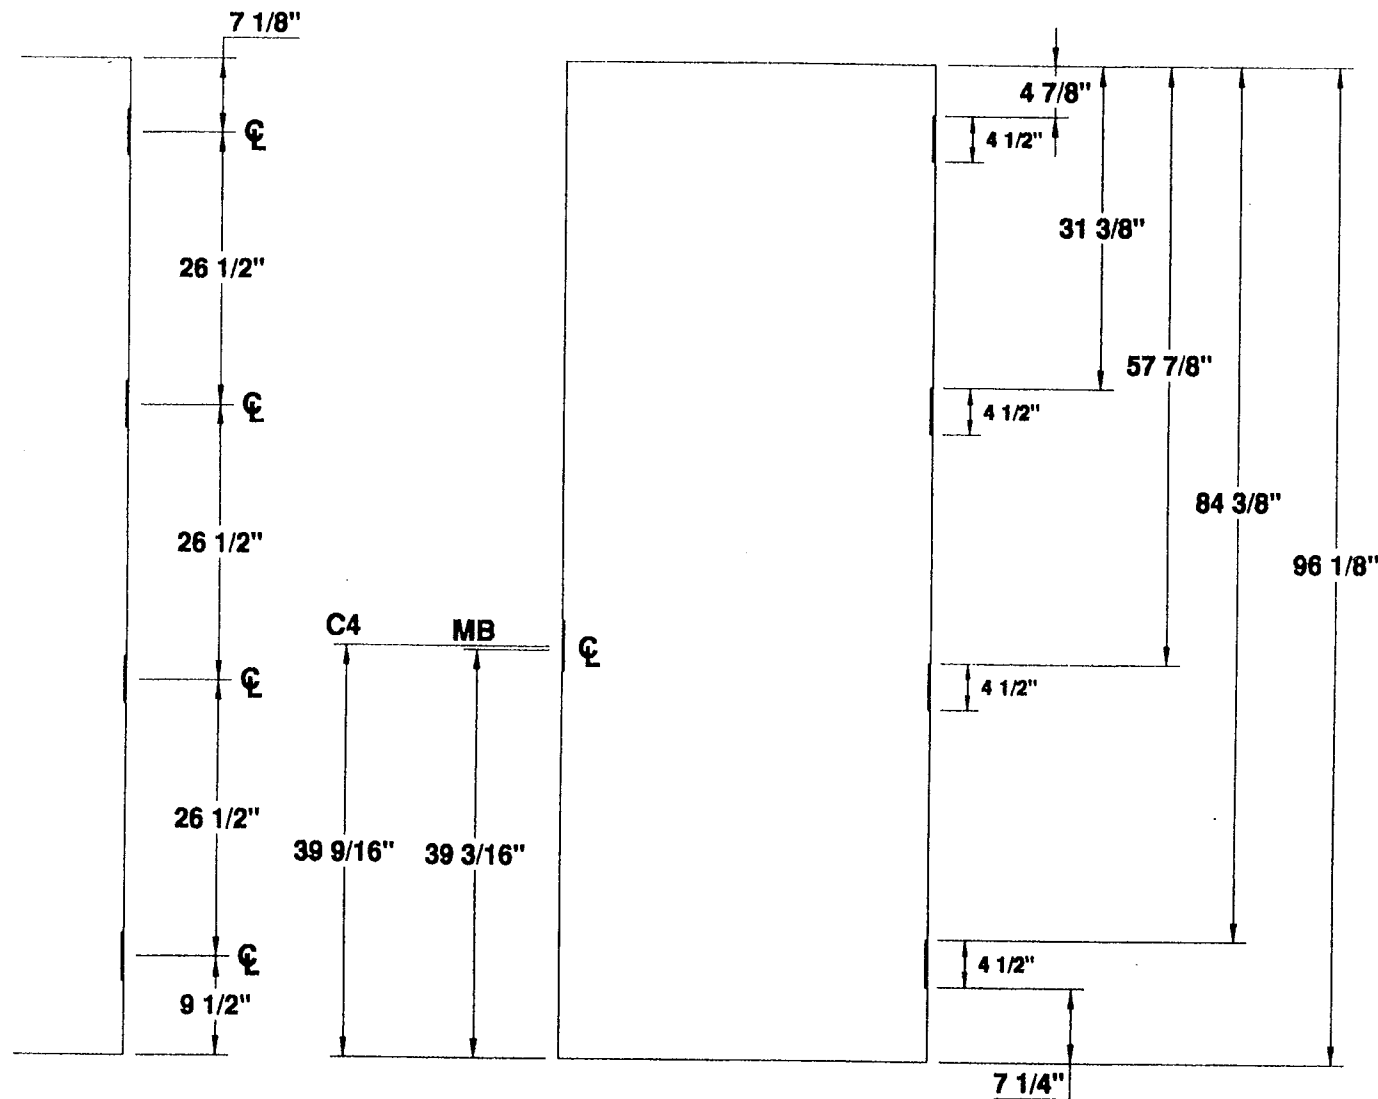

**STANDARD
8'-0" TO 8'-11"
DOOR HEIGHTS**

4 1/2" HINGES
4 HG 8'-1" DOOR

4 HINGE 8'-1" STANDARD DOOR LOCATIONS

MESKER DOOR INC.
 SINCE 1864 THE FIRST DOOR and STILL THE FIRST DOOR

4 1/2" HINGE
— DETAILS —
FOUR HINGE DOOR