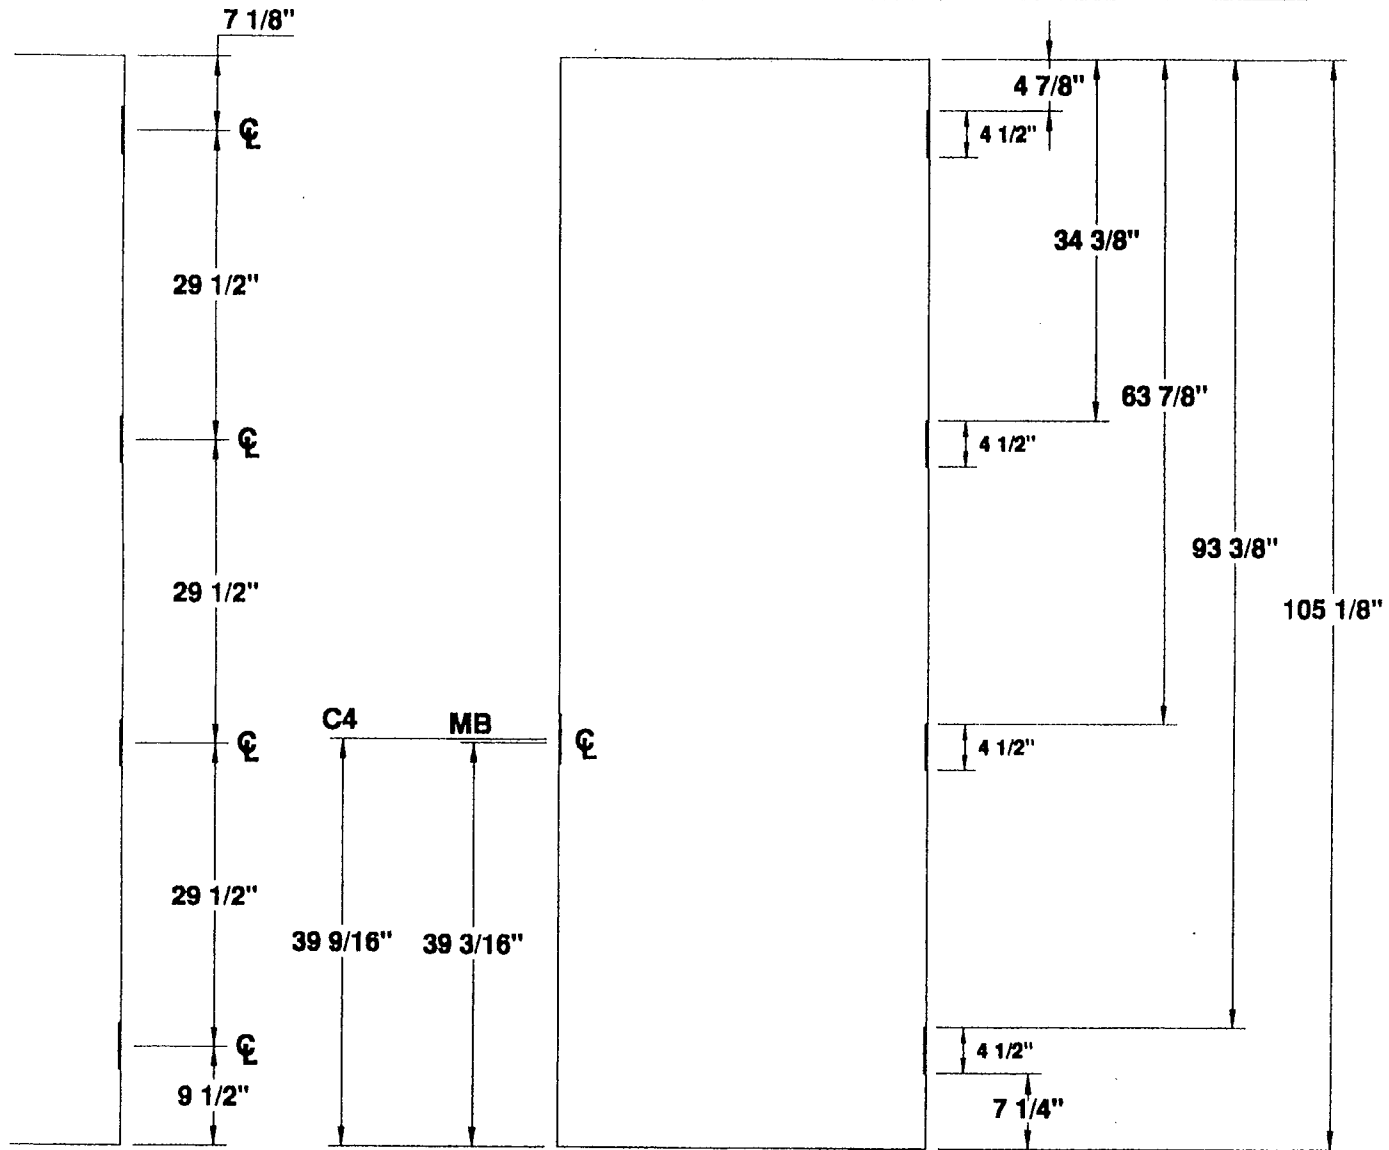

ORDER N/A DATE 11/16/98

PREPARED BY SJS SHEET 1 OF 1

Detail # D4H-412-8FT-8IN

**4 1/2" HINGES
4 HG 8'-9" DOOR**

4 HINGE 8'-9" STANDARD DOOR LOCATIONS

MESKER DOOR INC.
SINCE 1864 THE FIRST DOOR and STILL THE FIRST DOOR

**4 1/2" HINGE
—DETAILS—
FOUR HINGE DOOR**

PROJECT STANDARD DOOR LOCATIONS

ORDER N/A DATE 11/16/98

PREPARED BY SJS SHEET 1 OF 1

Detail # D4H-412-8FT-9IN

4 1/2" HINGES
4 HG 8'-10" DOOR

4 HINGE 8'-10" STANDARD DOOR LOCATIONS