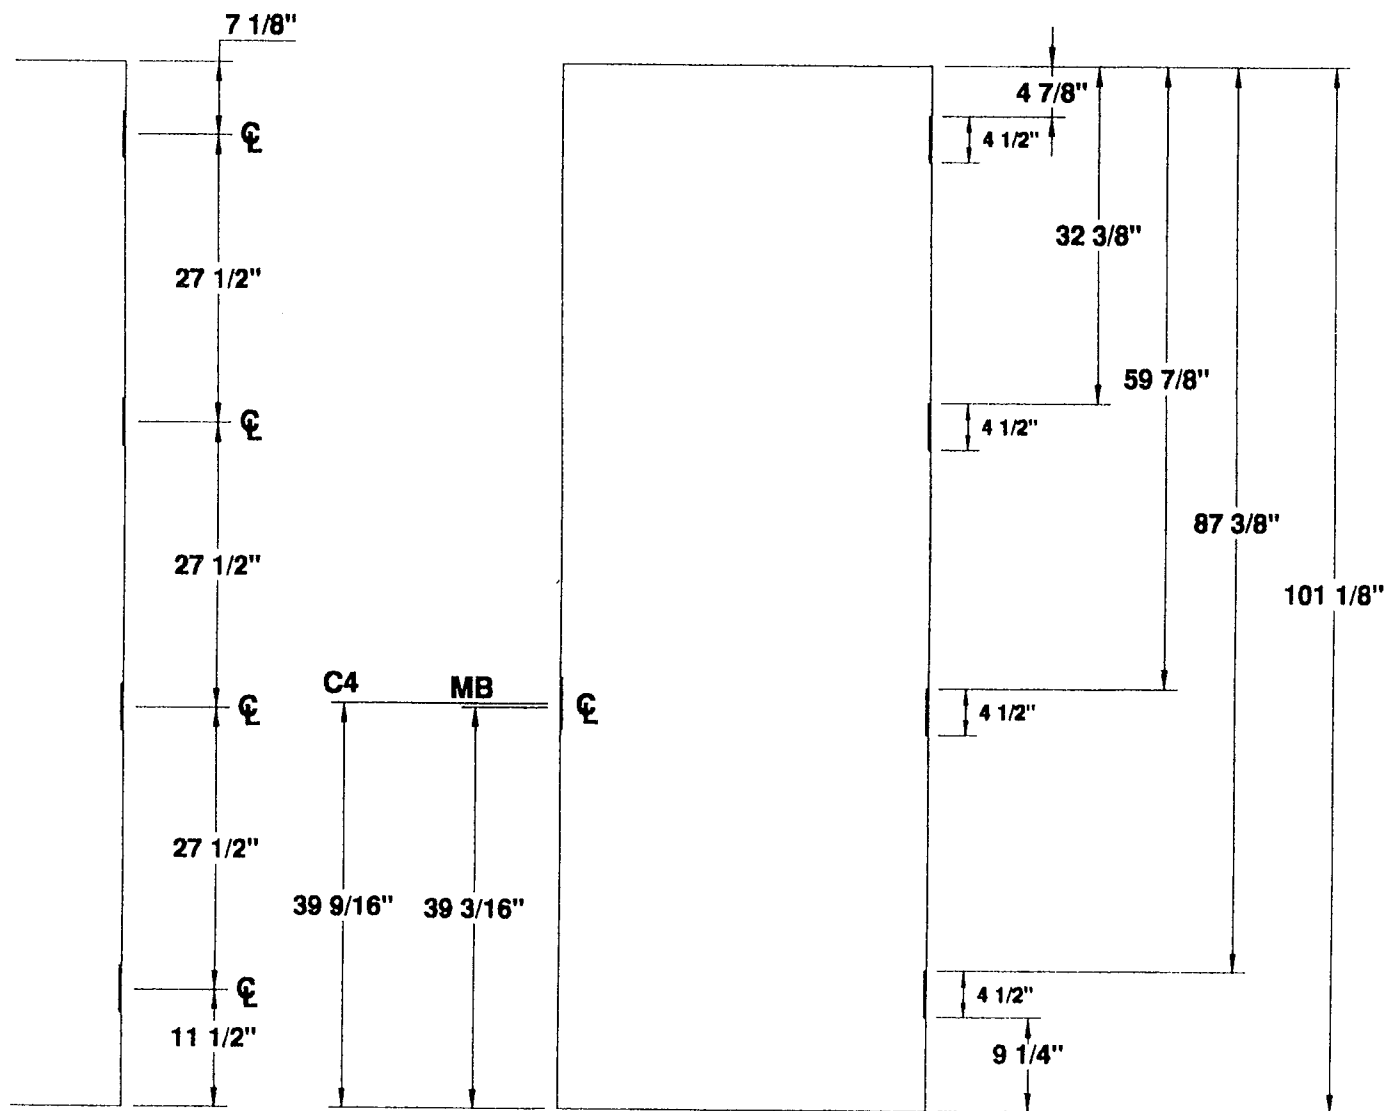

**4 1/2" HINGES
4 HG 8'-6" DOOR**

4 HINGE 8'-6" STANDARD DOOR LOCATIONS

MESKER DOOR INC.

SINCE 1864 THE FIRST DOOR and STILL THE FIRST DOOR

**4 1/2" HINGE
DETAILS**

FOUR HINGE DOOR

PROJECT STANDARD DOOR LOCATIONS

ORDER N/A DATE 11/16/98

PREPARED BY SJS SHEET 1 OF 1

Detail # D4H-412-8FT-6IN