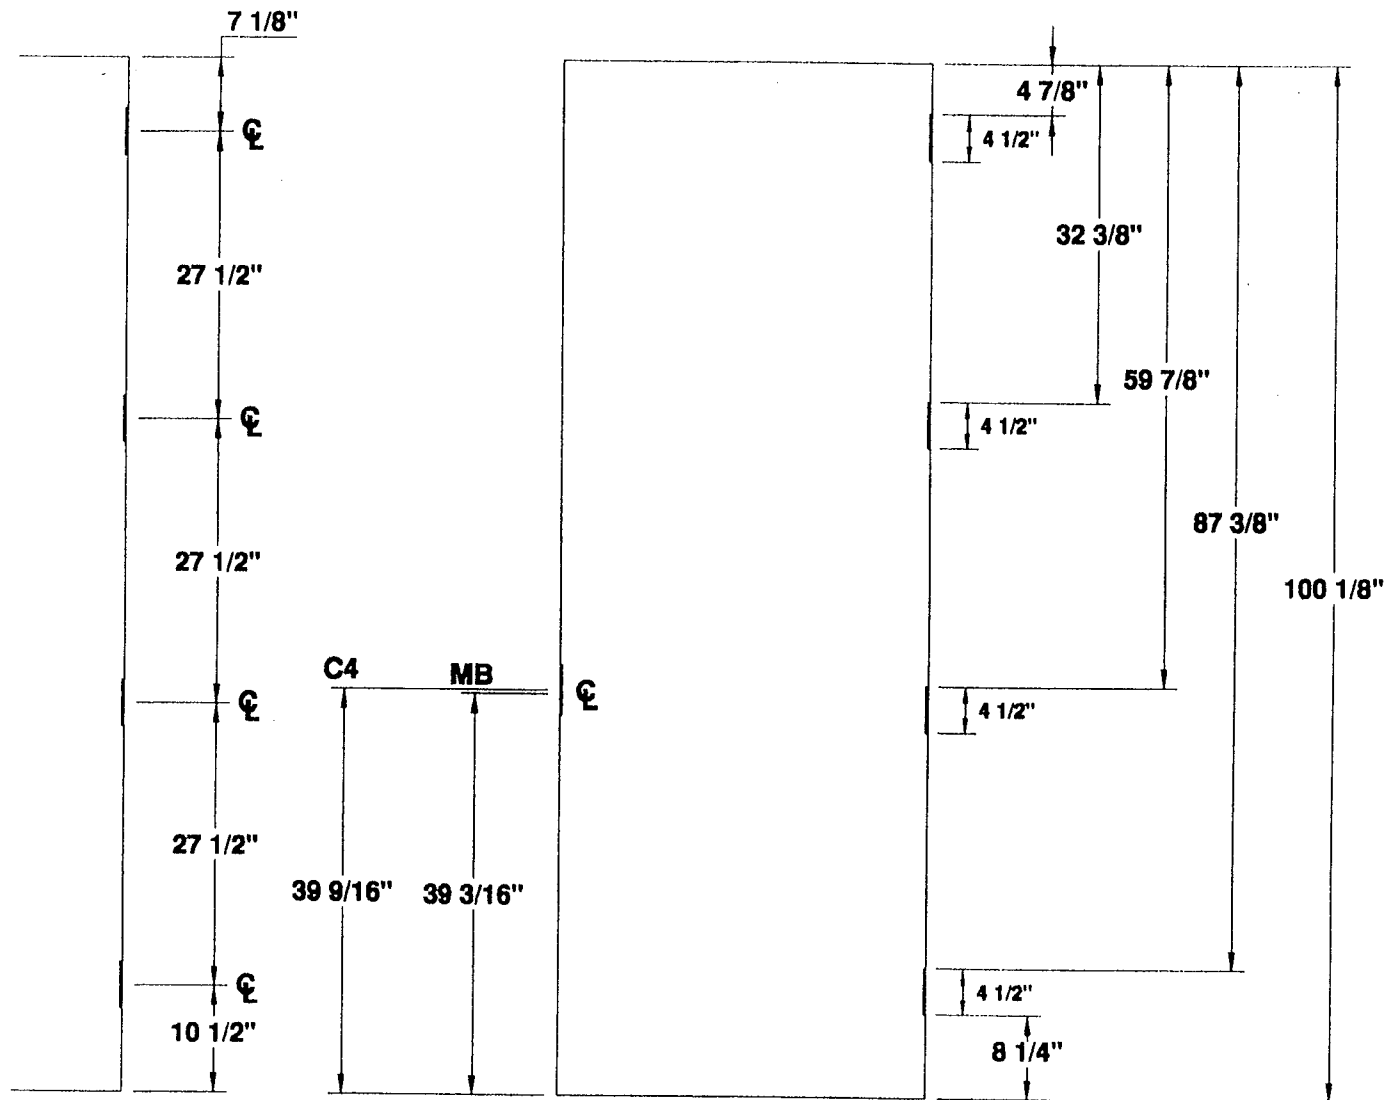

4 1/2" HINGES
4 HG 8'-5" DOOR

4 HINGE 8'-5" STANDARD DOOR LOCATIONS

MESKER DOOR INC.
SINCE 1864 THE FIRST DOOR and STILL THE FIRST DOOR

4 1/2" HINGE
— DETAILS —
FOUR HINGE DOOR

PROJECT STANDARD DOOR LOCATIONS

ORDER N/A DATE 11/16/98

PREPARED BY SJS SHEET 1 OF 1

Detail # D4H-412-8FT-5IN