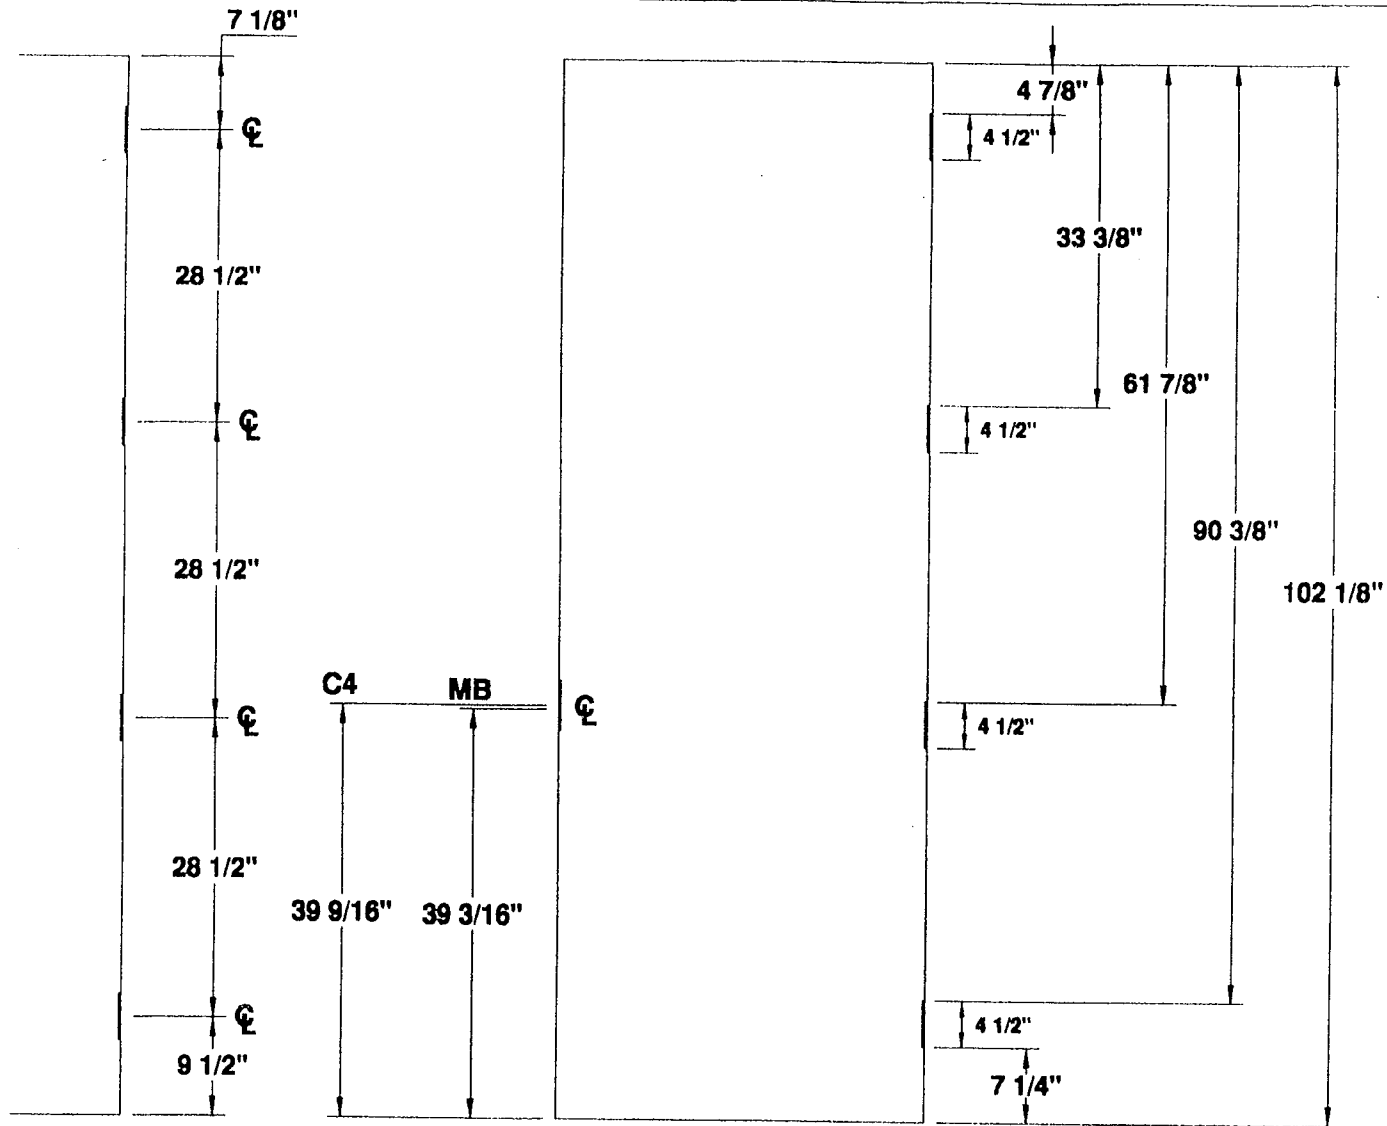

**4 1/2" HINGE
DETAILS**

FOUR HINGE DOOR

PROJECT STANDARD DOOR LOCATIONS

ORDER N/A DATE 11/16/98

PREPARED BY SJS SHEET 1 OF 1

Detail # D4H-412-8FT-6IN

**4 1/2" HINGES
4 HG 8'-7" DOOR**

4 HINGE 8'-7" STANDARD DOOR LOCATIONS