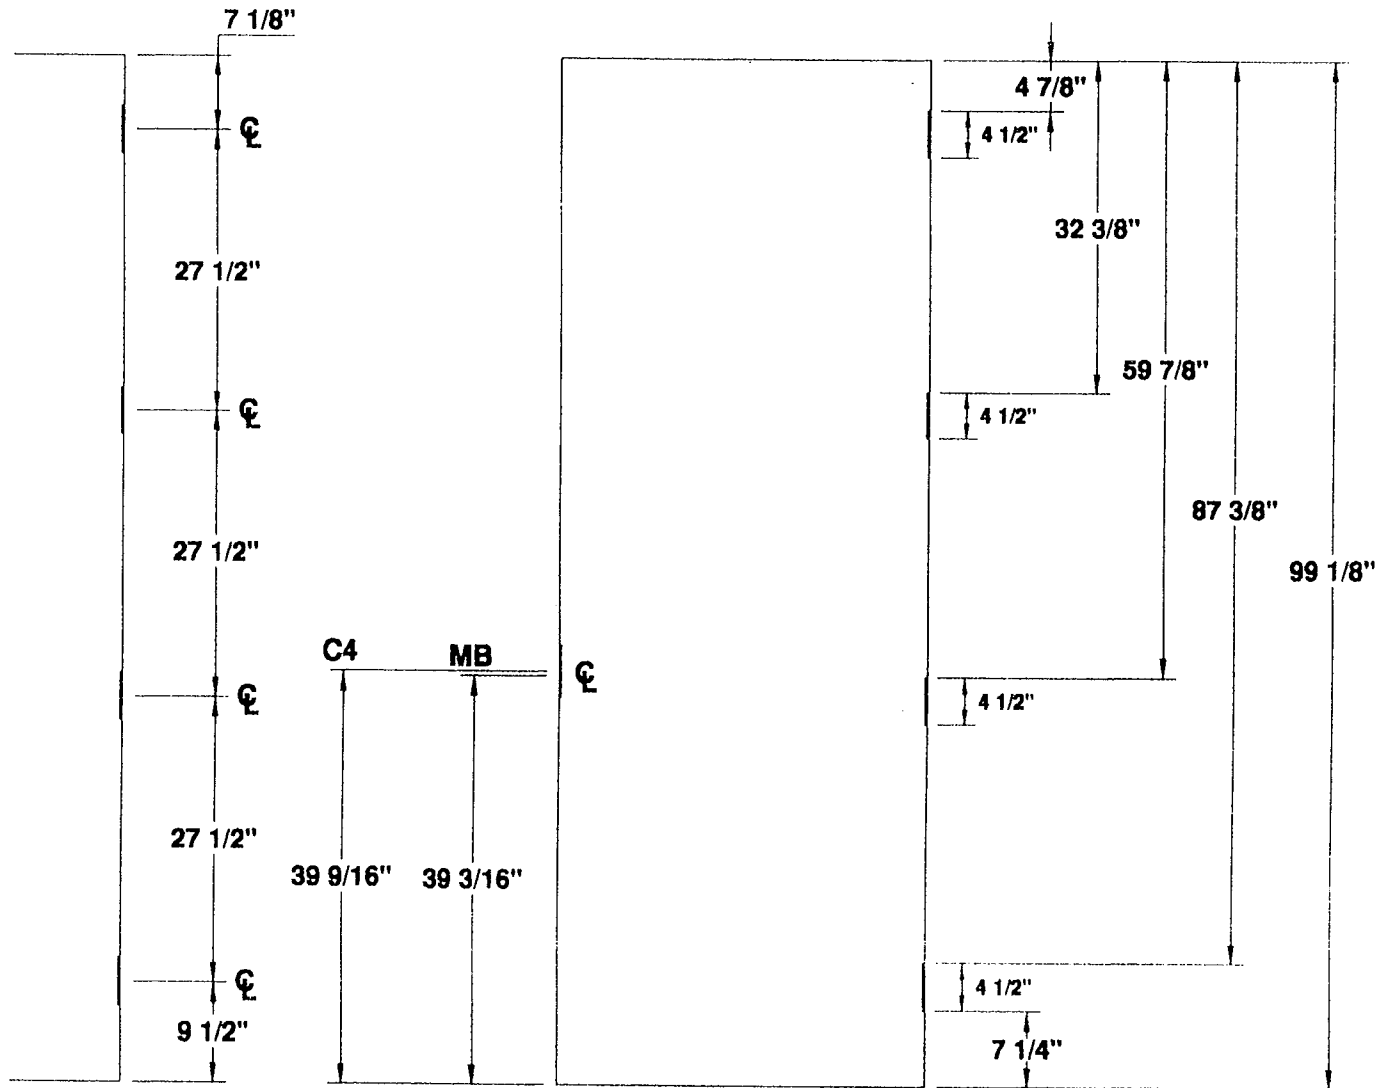

**4 1/2" HINGES
4 HG 8'-4" DOOR**

4 HINGE 8'-4" STANDARD DOOR LOCATIONS

MESKER DOOR INC.
SINCE 1864 THE FIRST DOOR and STILL THE FIRST DOOR

**4 1/2" HINGE
—DETAILS—
FOUR HINGE DOOR**

PROJECT STANDARD DOOR LOCATIONS
ORDER N/A DATE 11/16/98
PREPARED BY SJS SHEET 1 OF 1

Detail # D4H-412-8FT-4IN