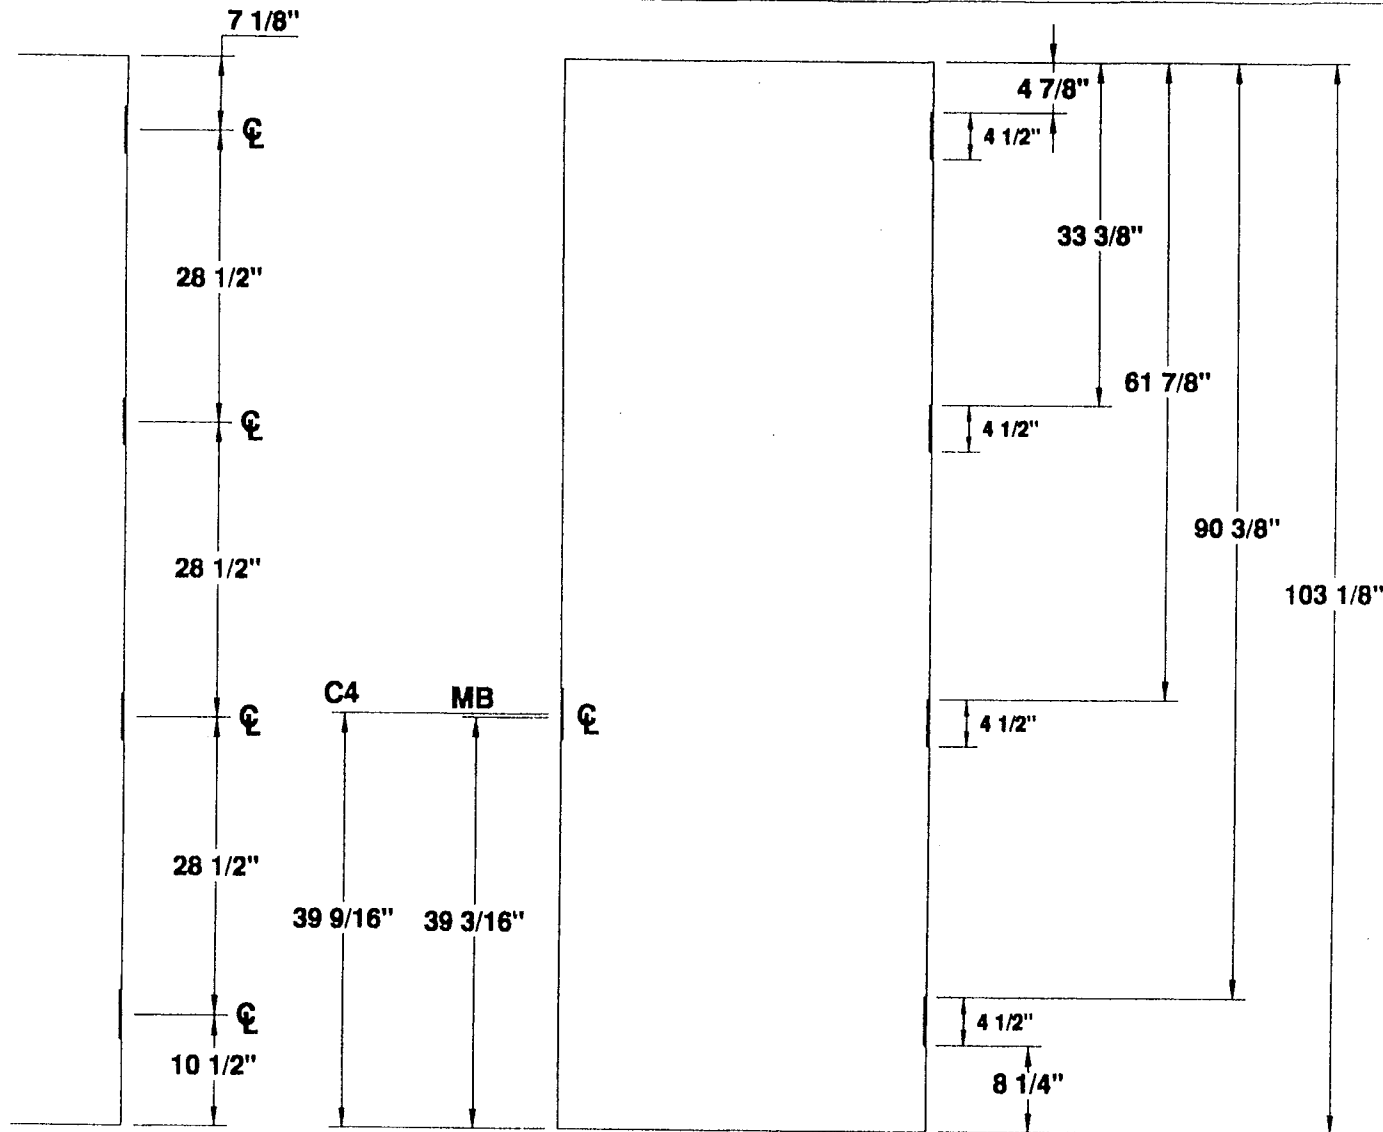

MESKER DOOR INC.
SINCE 1864 THE FIRST DOOR and STILL THE FIRST DOOR

**4 1/2" HINGE
—DETAILS—
FOUR HINGE DOOR**

PROJECT STANDARD DOOR LOCATIONS

ORDER N/A DATE 11/16/98

PREPARED BY SJS SHEET 1 OF 1

Detail # D4H-412-8FT-7IN