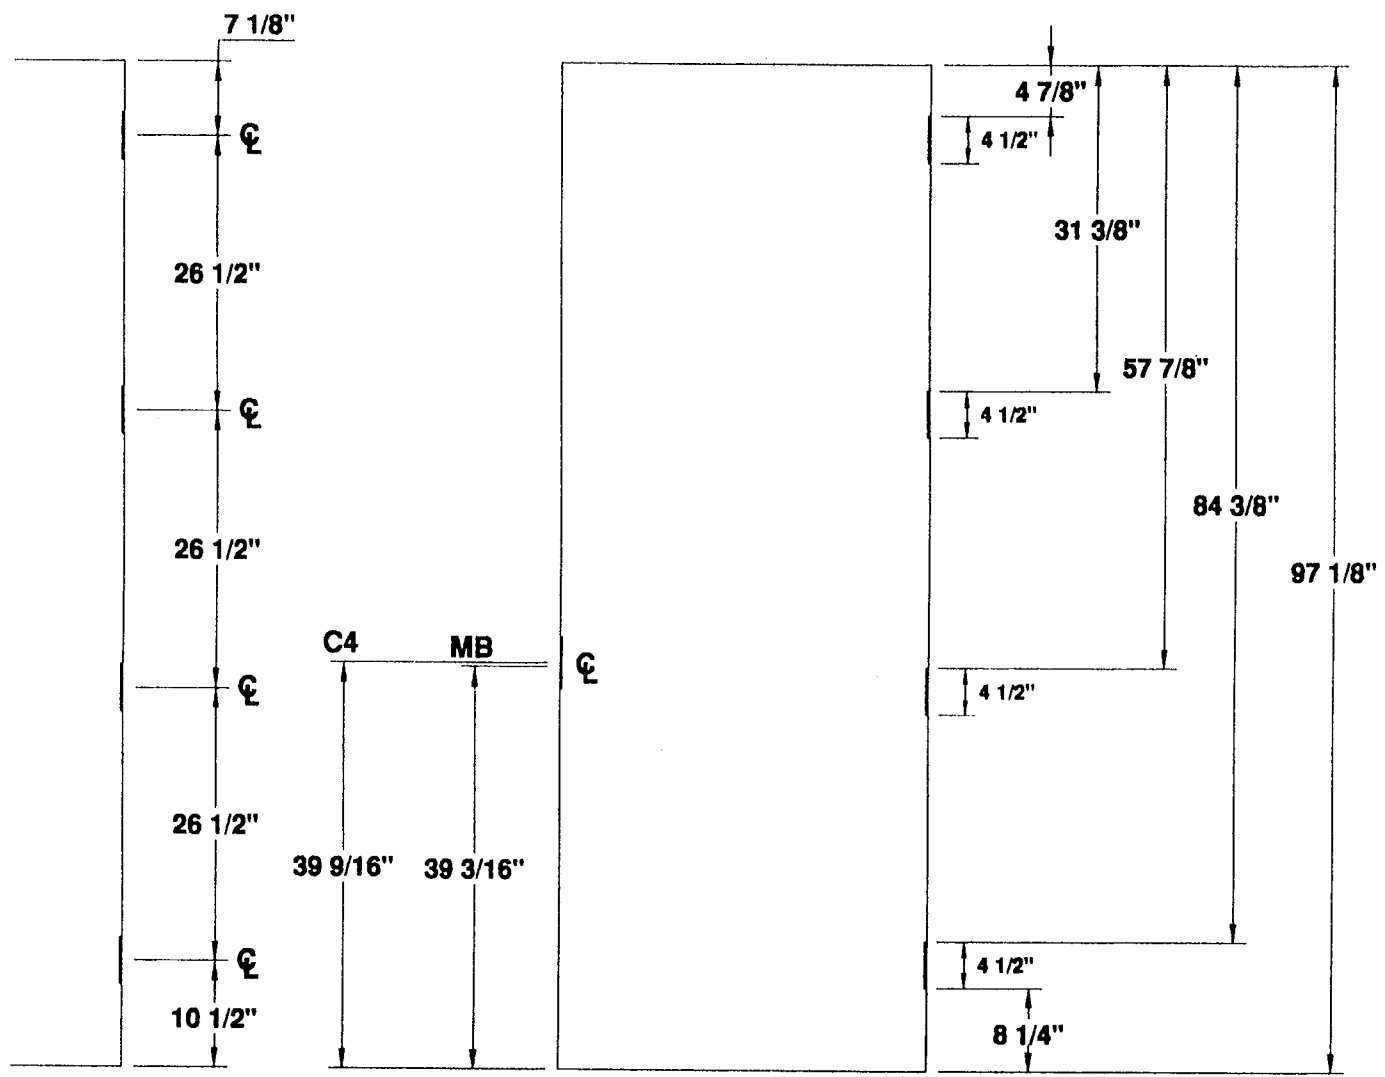

**4 1/2" HINGES
4 HG 8'-2" DOOR**

4 HINGE 8'-2" STANDARD DOOR LOCATIONS

MESKER DOOR INC.
SINCE 1864 THE FIRST DOOR and STILL THE FIRST DOOR

**4 1/2" HINGE
—DETAILS—
FOUR HINGE DOOR**

PROJECT STANDARD DOOR LOCATIONS
ORDER N/A DATE 11/16/98
PREPARED BY SJS SHEET 1 OF 1

Detail # D4H-412-8FT-2IN