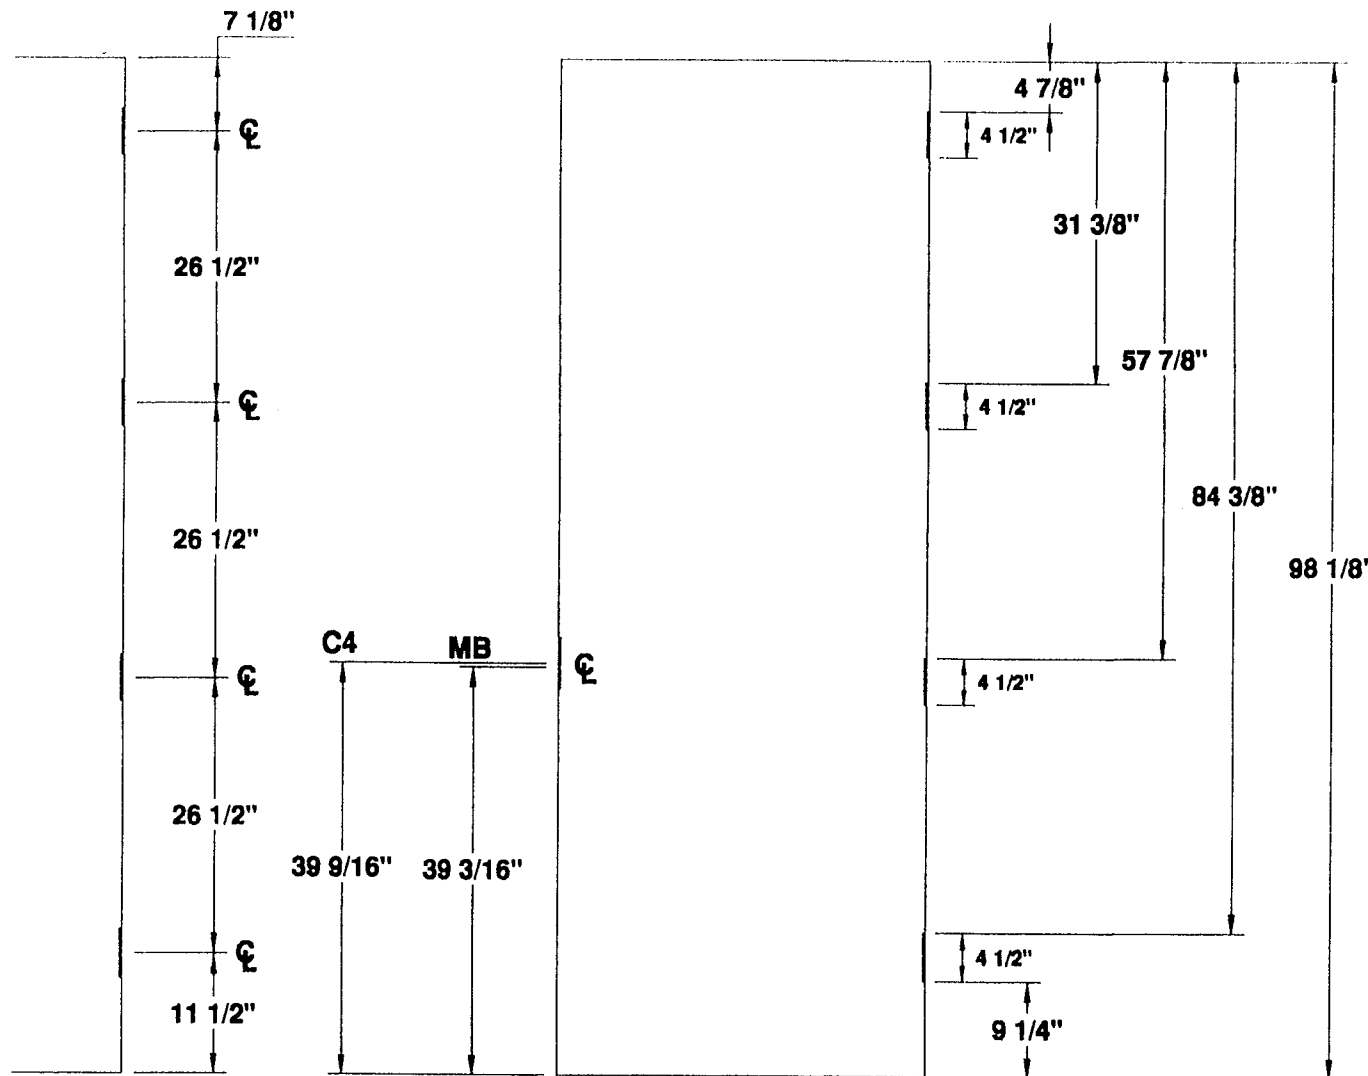

4 1/2" HINGES
4 HG 8'-3" DOOR

4 HINGE 8'-3" STANDARD DOOR LOCATIONS

MESKER DOOR INC.
SINCE 1884 THE FIRST DOOR and STILL THE FIRST DOOR

4 1/2" HINGE
DETAILS
FOUR HINGE DOOR

PROJECT STANDARD DOOR LOCATIONS

ORDER N/A DATE 11/16/98

PREPARED BY SJS SHEET 1 OF 1

Detail # D4H-412-8FT-3IN