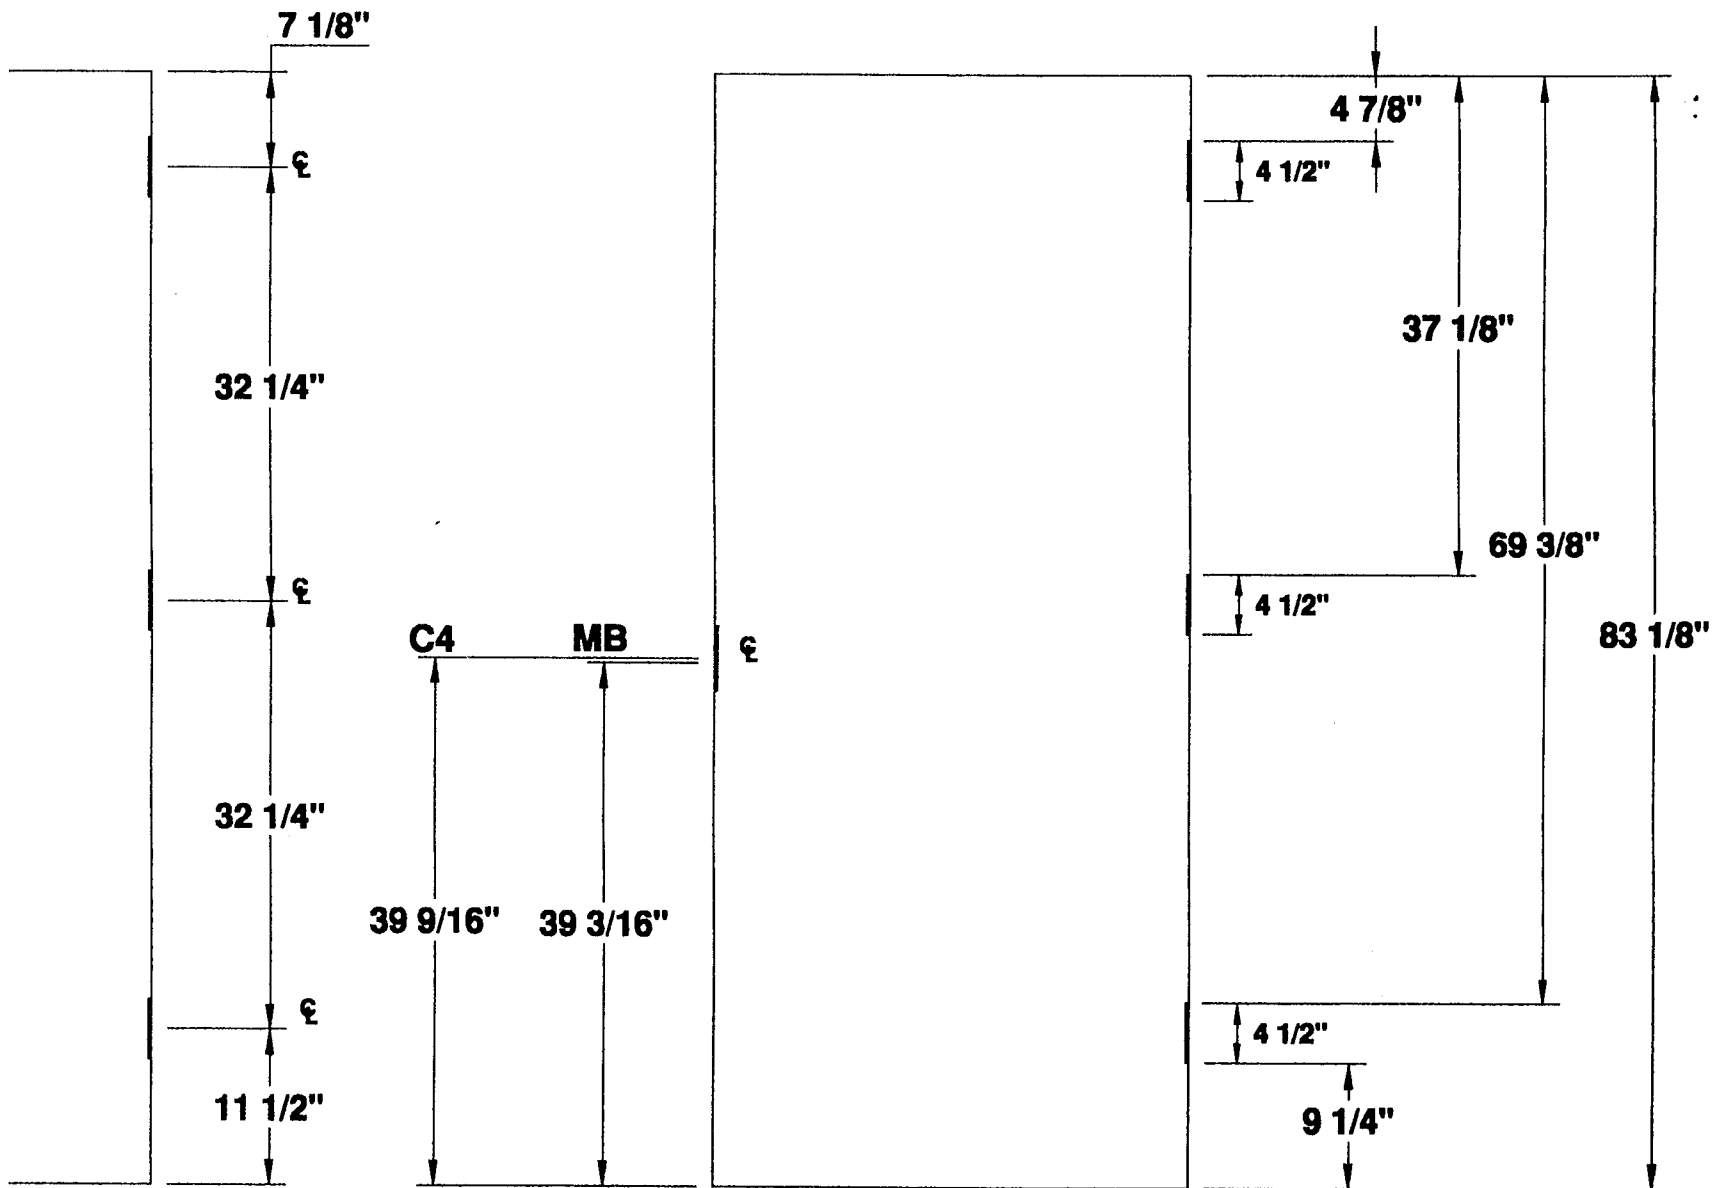

**STANDARD
7'-0" TO 7'-11"
DOOR HEIGHTS**

4 1/2" HINGES
3 HG 7'-0" DOOR

3 HINGE 7'-0" STANDARD DOOR LOCATIONS

MESKER DOOR INC.
 SINCE 1884 THE FIRST DOOR and STILL THE FIRST DOOR

4 1/2" HINGE
— DETAILS —
THREE HINGE DOOR

4 1/2" HINGE
— DETAILS —

FOUR HINGE DOOR

PROJECT STANDARD DOOR LOCATIONS

ORDER N/A DATE 1/8/99

PREPARED BY SJS SHEET 1 OF 1

Detail # D4H-412-7FT-8IN

**4 1/2" HINGES
4 HG 7'-9" DOOR**

4 HINGE 7'-9" STANDARD DOOR LOCATIONS