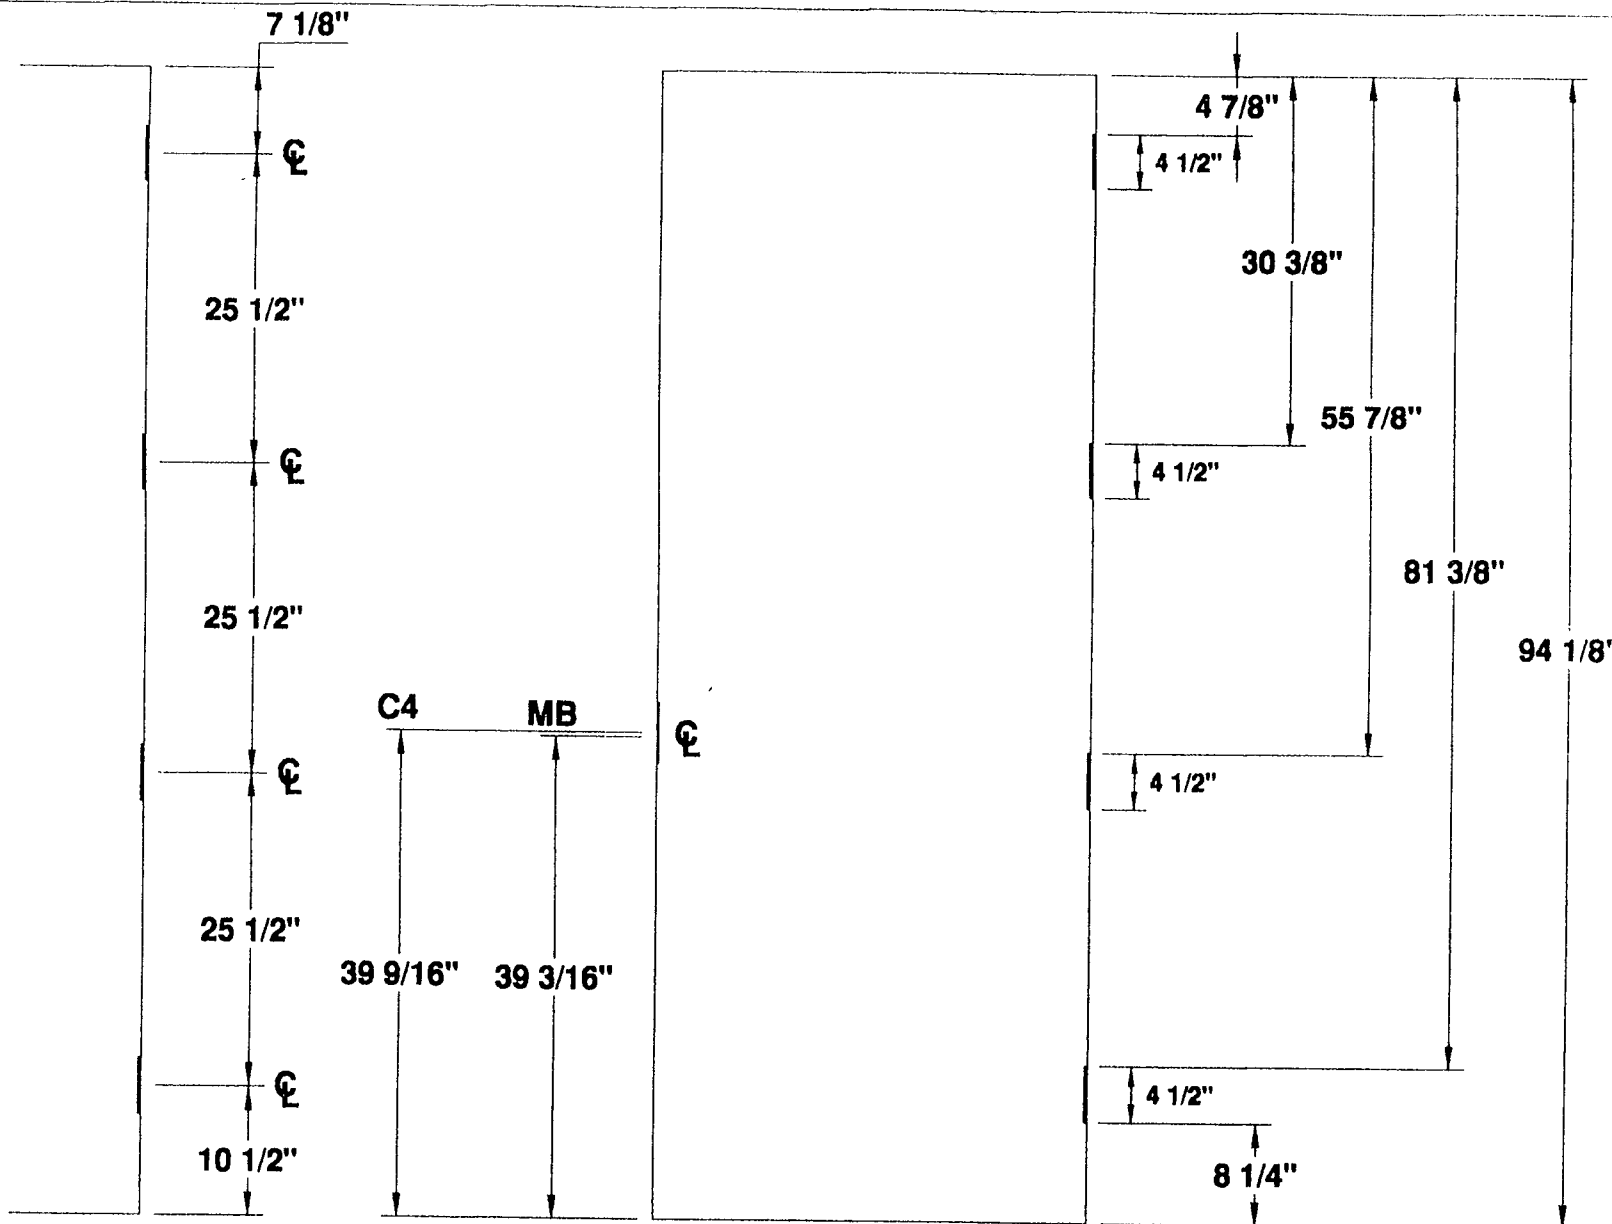

4 1/2" HINGES
4 HG 7'-11" DOOR

4 HINGE 7'-11" STANDARD DOOR LOCATIONS

MESKER DOOR INC.

SINCE 1864 THE FIRST DOOR and STILL THE FIRST DOOR

4 1/2" HINGE
— DETAILS —

FOUR HINGE DOOR

PROJECT STANDARD DOOR LOCATIONS

ORDER N/A DATE _____

PREPARED BY SJS SHEET 1 OF 1

Detail # D4H-412-7FT-11IN