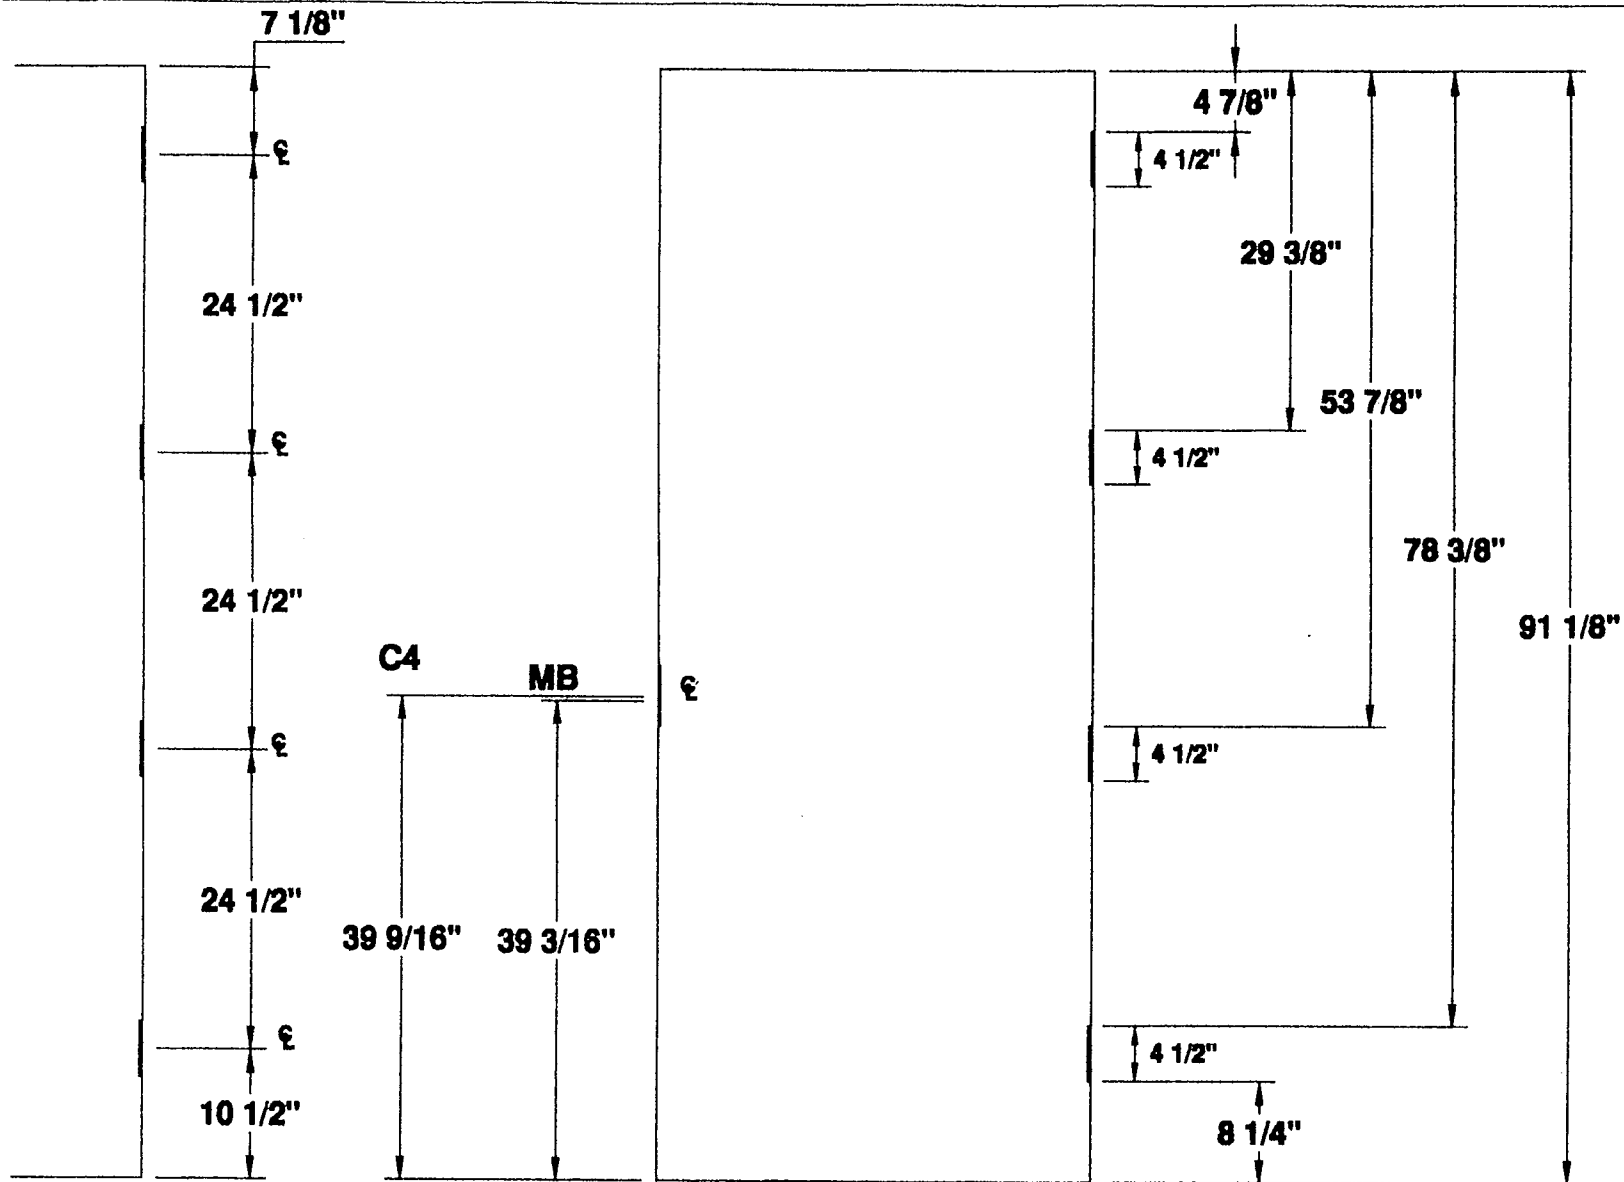

4 1/2" HINGES
4 HG 7'-8" DOOR

4 HINGE 7'-8" STANDARD DOOR LOCATIONS

MESKER DOOR INC.

SINCE 1864 THE FIRST DOOR and STILL THE FIRST DOOR

4 1/2" HINGE
— DETAILS —

FOUR HINGE DOOR

PROJECT STANDARD DOOR LOCATIONS

ORDER N/A DATE 1/8/99

PREPARED BY SJS SHEET 1 OF 1

Detail # D4H-412-7FT-8IN