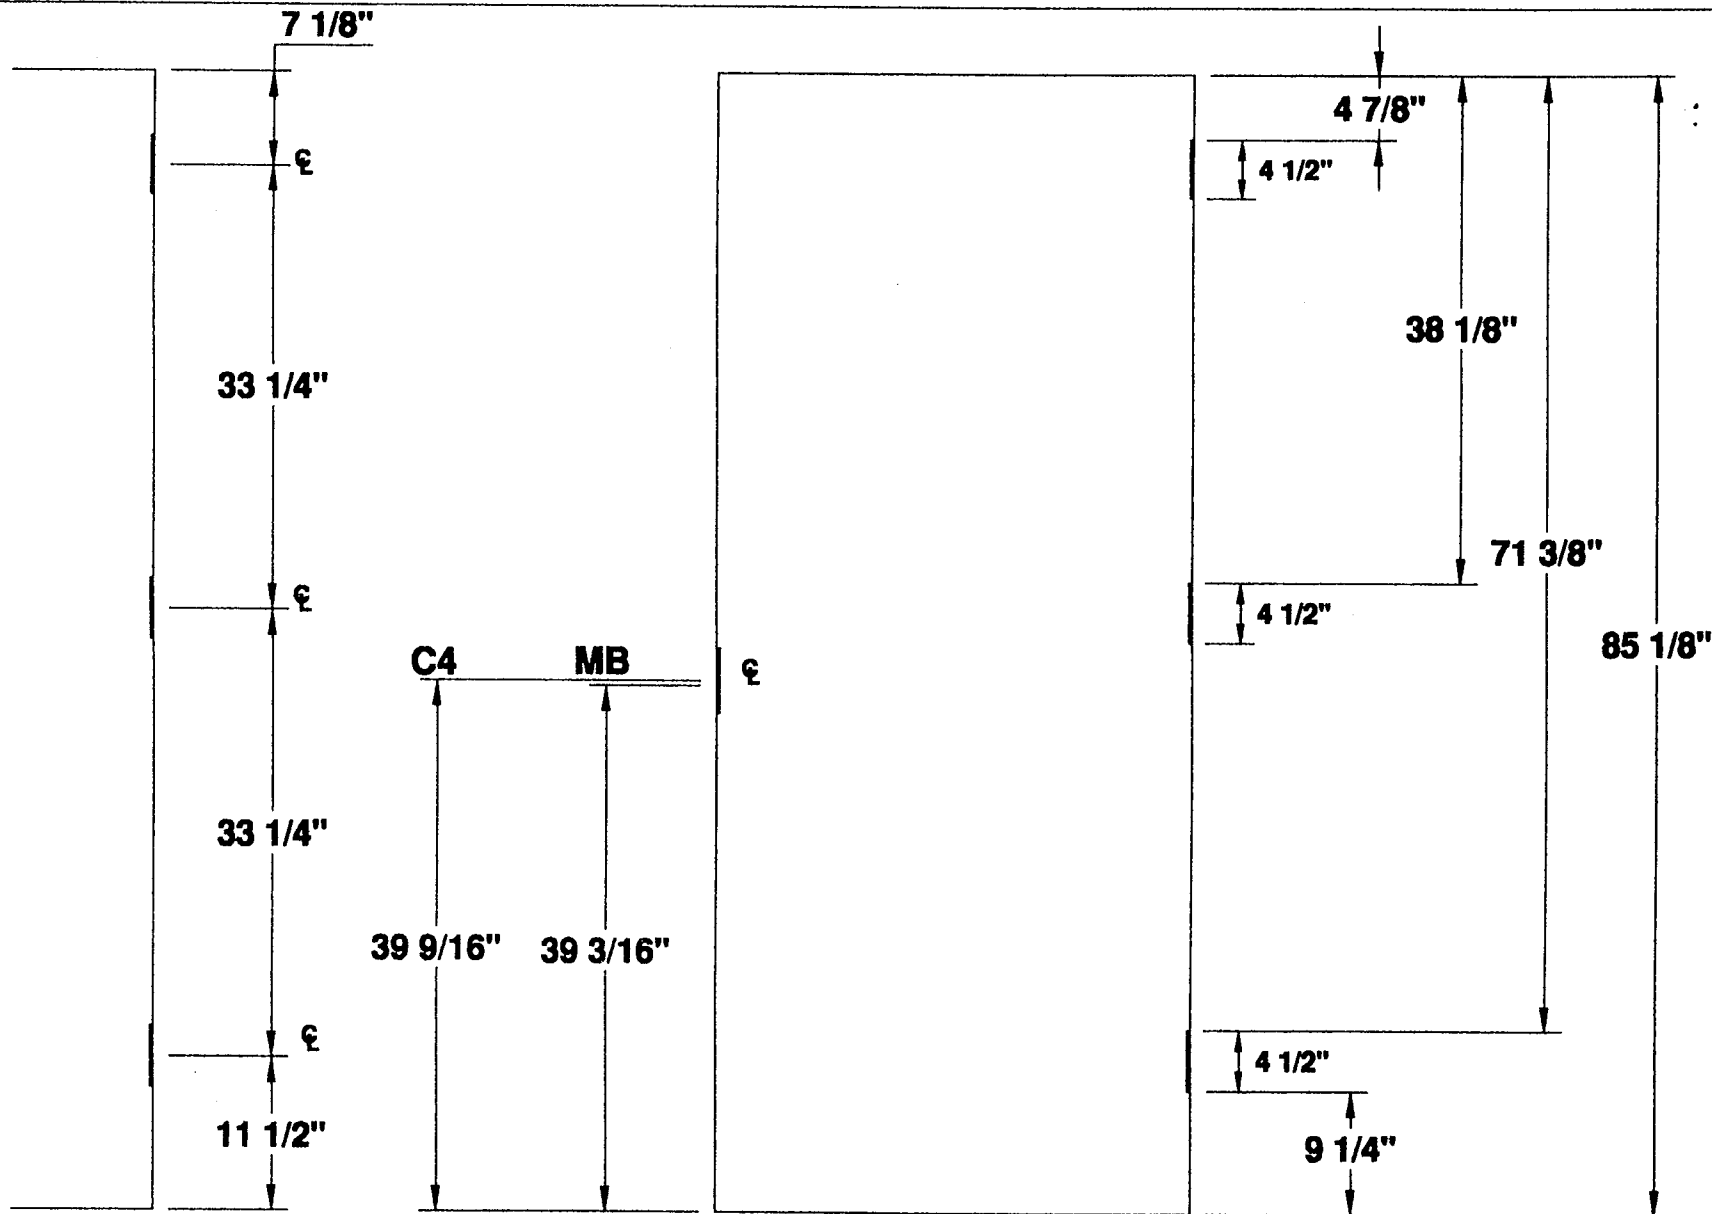

4 1/2" HINGE
—DETAILS—

THREE HINGE DOOR

PROJECT STANDARD DOOR LOCATIONS

ORDER N/A DATE _____

PREPARED BY SJS SHEET 1 OF 1

Detail # D3H-412-7FT-1IN

**4 1/2" HINGES
3 HG 7'-2" DOOR**

3 HINGE 7'-2" STANDARD DOOR LOCATIONS