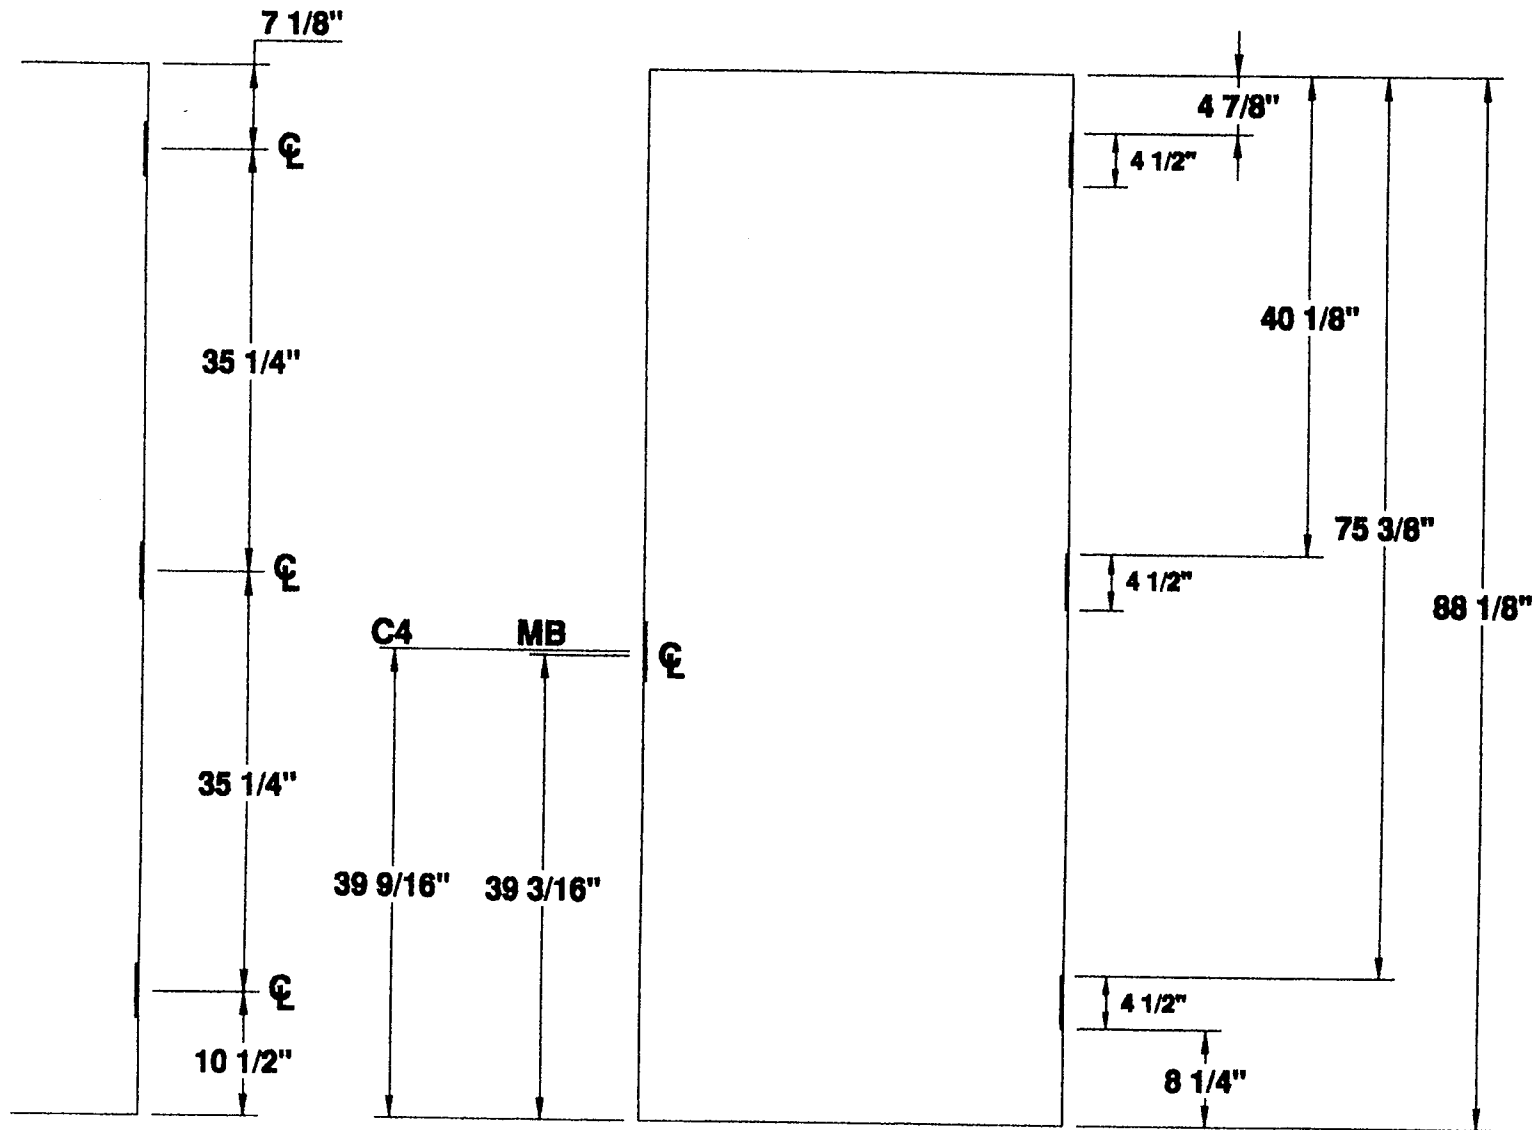

**4 1/2" HINGE
—DETAILS—**

THREE HINGE DOOR

PROJECT STANDARD DOOR LOCATIONS

ORDER N/A DATE _____

PREPARED BY SJS SHEET 1 OF 1

Detail # D3H-412-7FT-4IN

**4 1/2" HINGES
3 HG 7'-5" DOOR**

3 HINGE 7'-5" STANDARD DOOR LOCATIONS