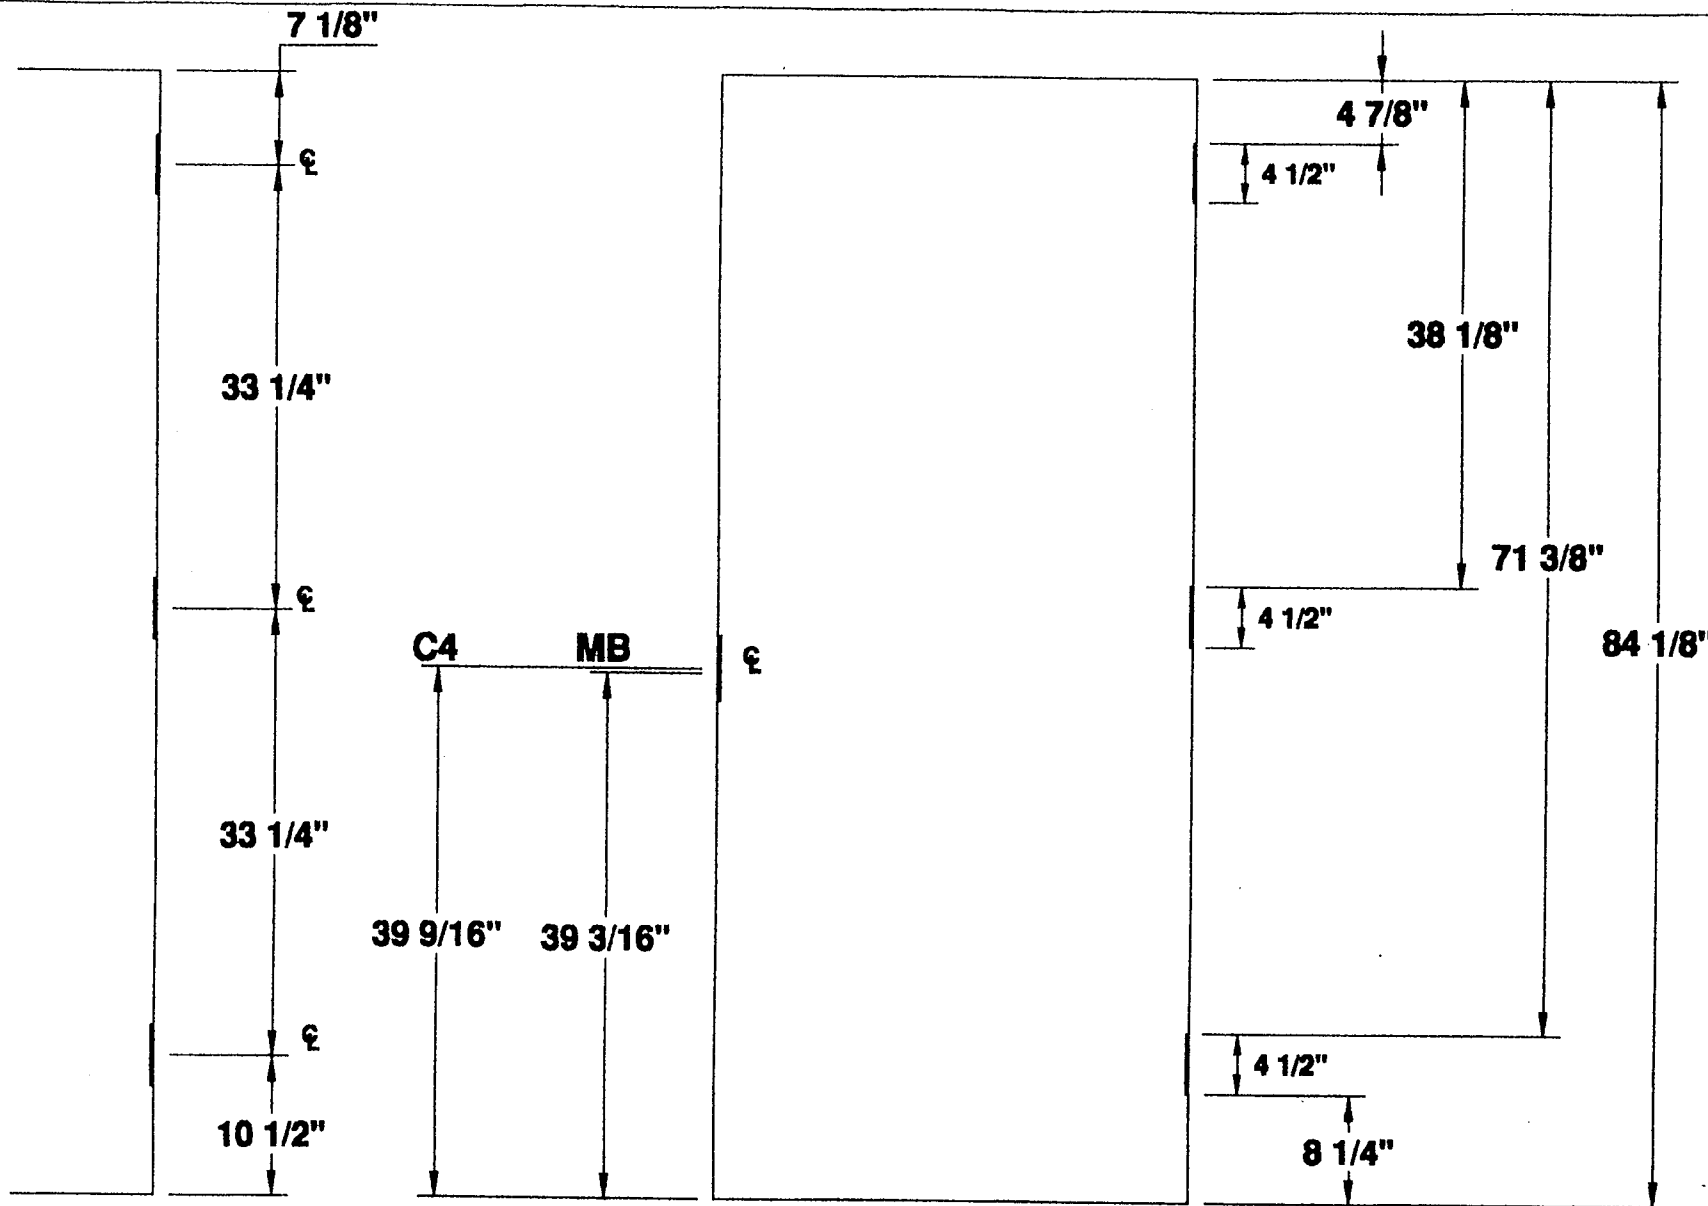

4 1/2" HINGES
3 HG 7'-1" DOOR

3 HINGE 7'-1" STANDARD DOOR LOCATIONS

MESKER DOOR INC.

SINCE 1884 THE FIRST DOOR and STILL THE FIRST DOOR

4 1/2" HINGE
—DETAILS—

THREE HINGE DOOR

PROJECT STANDARD DOOR LOCATIONS

ORDER N/A DATE _____

PREPARED BY SJS SHEET 1 OF 1

Detail # D3H-412-7FT-1IN