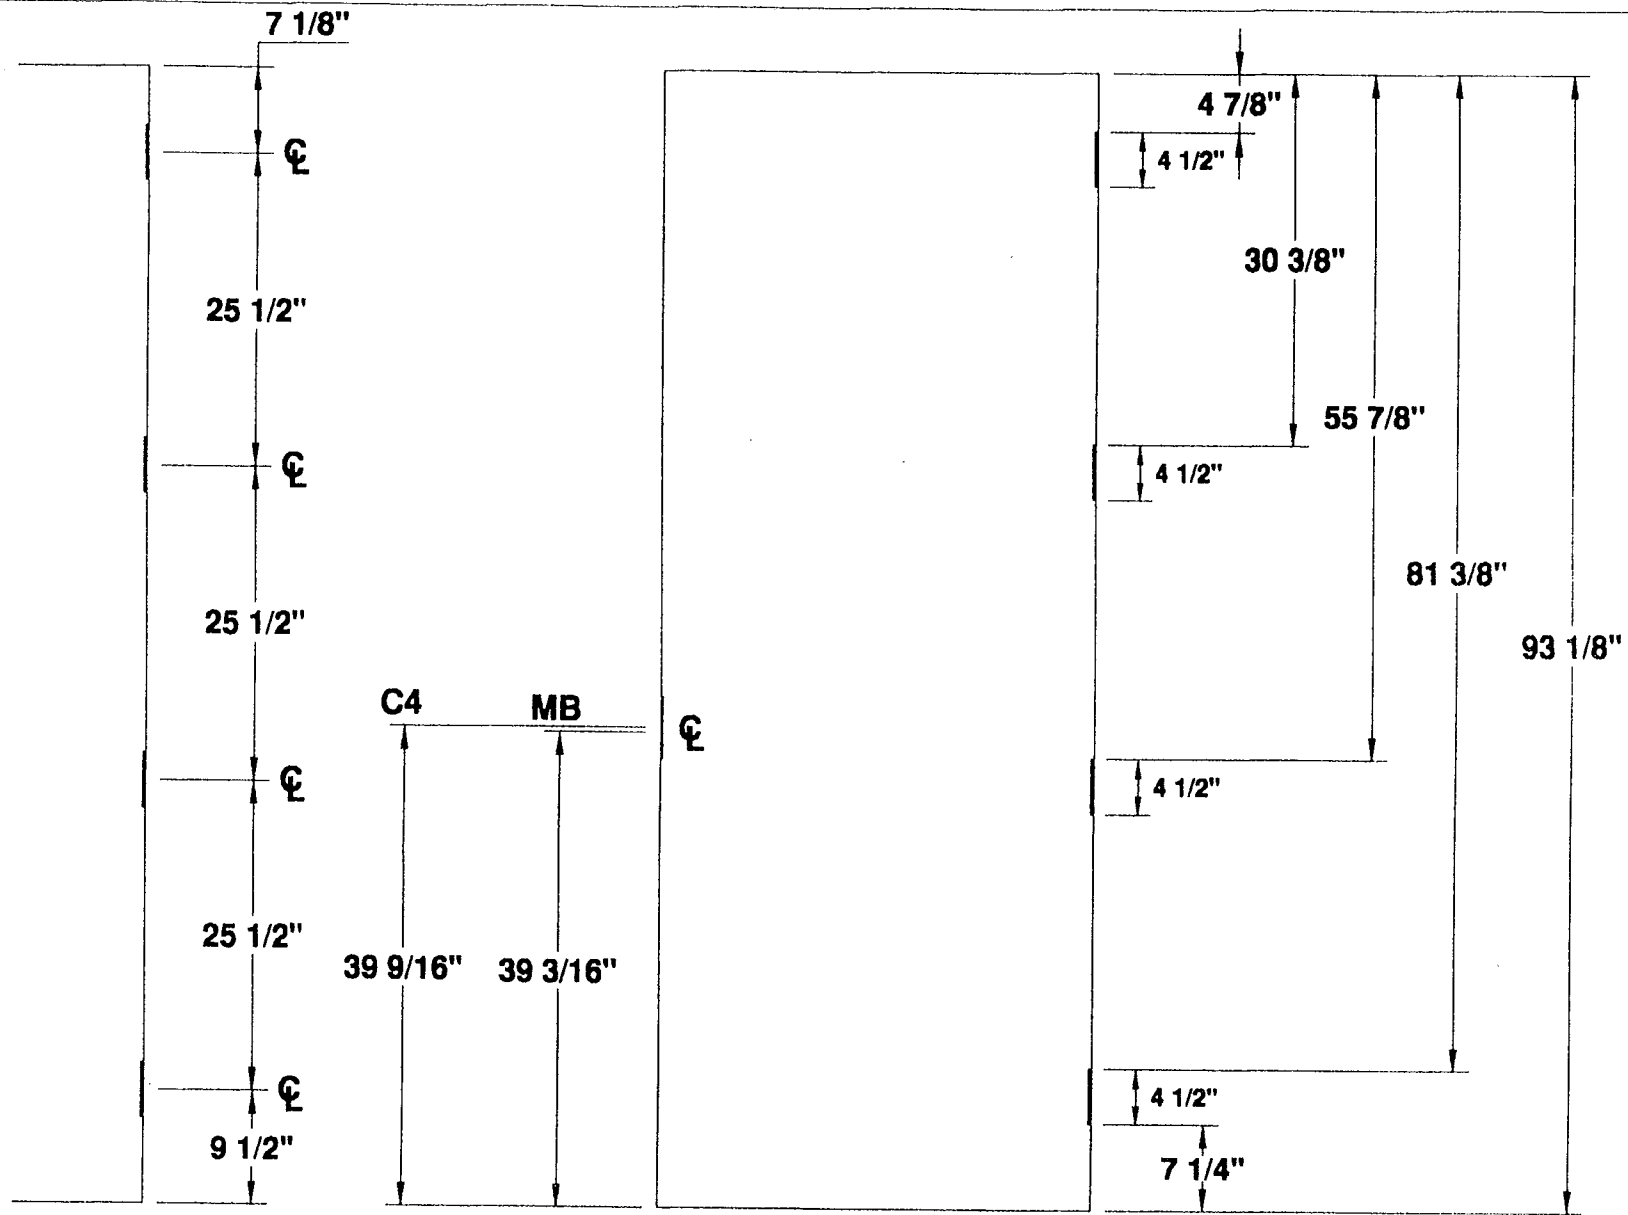

4 1/2" HINGE
— DETAILS —

FOUR HINGE DOOR

PROJECT STANDARD DOOR LOCATIONS

ORDER N/A DATE 1/8/99

PREPARED BY SJS SHEET 1 OF 1

Detail # D4H-412-7FT-8IN

**4 1/2" HINGES
4 HG 7'-9" DOOR**

4 HINGE 7'-9" STANDARD DOOR LOCATIONS

MESKER DOOR INC.
SINCE 1864 THE FIRST DOOR and STILL THE FIRST DOOR

**4 1/2" HINGE
—DETAILS—
FOUR HINGE DOOR**

PROJECT STANDARD DOOR LOCATIONS

ORDER N/A DATE 1/8/99

PREPARED BY SJS SHEET 1 OF 1

Detail # D4H-412-7FT-9IN