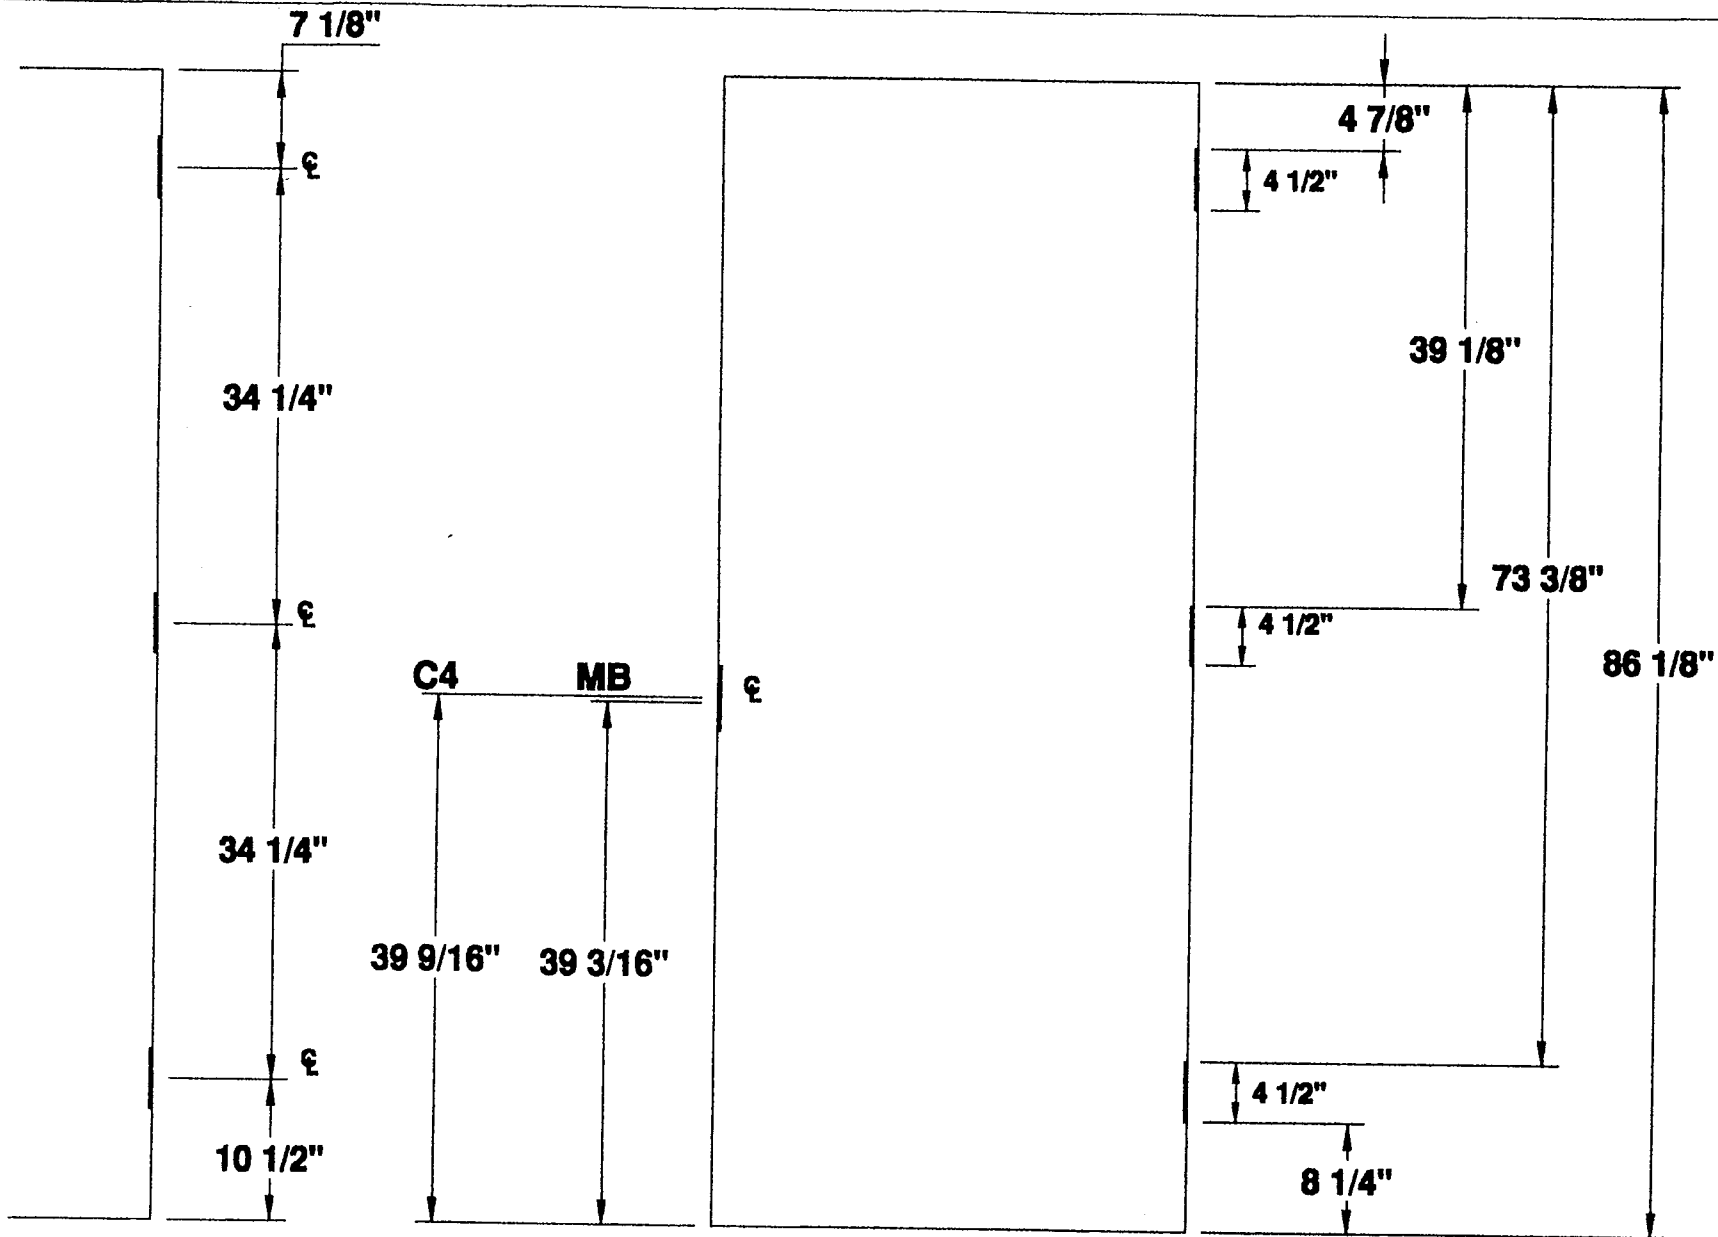

4 1/2" HINGES
3 HG 7'-3" DOOR

3 HINGE 7'-3" STANDARD DOOR LOCATIONS

MESKER DOOR INC.
SINCE 1864 THE FIRST DOOR and STILL THE FIRST DOOR

4 1/2" HINGE
— DETAILS —
THREE HINGE DOOR

PROJECT STANDARD DOOR LOCATIONS

ORDER N/A DATE _____

PREPARED BY SJS SHEET 1 OF 1

Detail # D3H-412-7FT-3IN