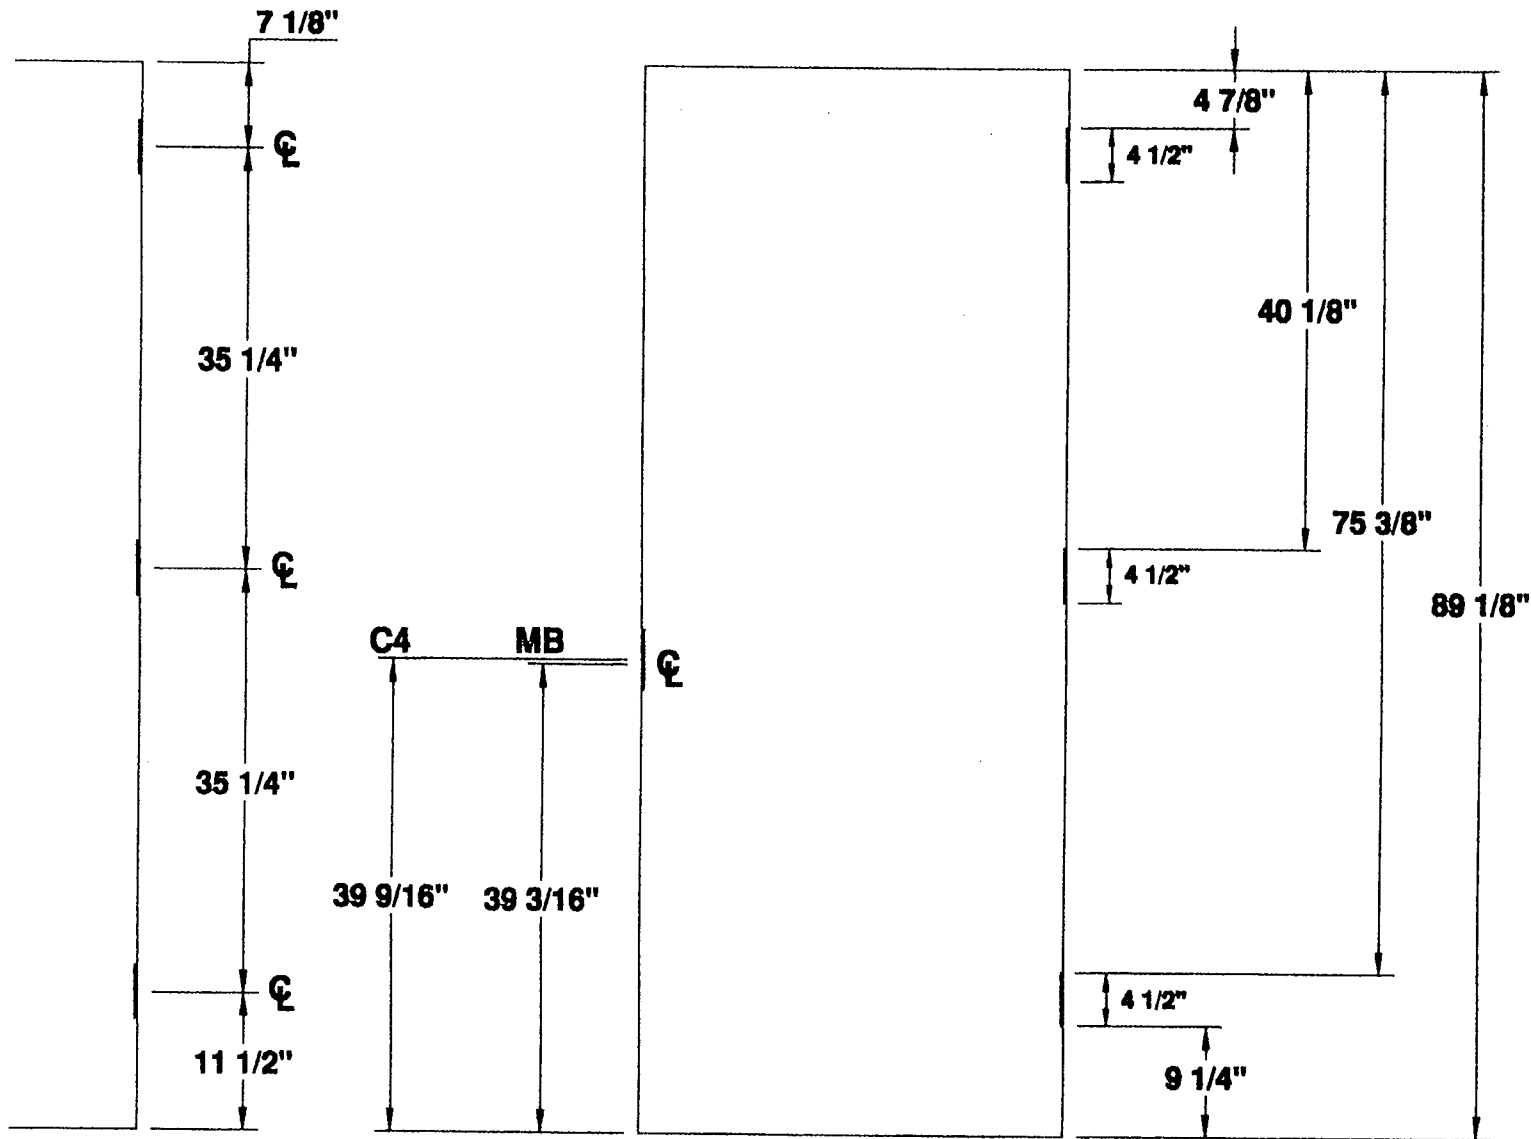

**4 1/2" HINGES
3 HG 7'-6" DOOR**

3 HINGE 7'-6" STANDARD DOOR LOCATIONS

MESKER DOOR INC.
SINCE 1884 THE FIRST DOOR and STILL THE FIRST DOOR

**4 1/2" HINGE
—DETAILS—
THREE HINGE DOOR**

PROJECT STANDARD DOOR LOCATIONS
ORDER N/A DATE _____
PREPARED BY SJS SHEET 1 OF 1

Detail # D3H-412-7FT-6IN