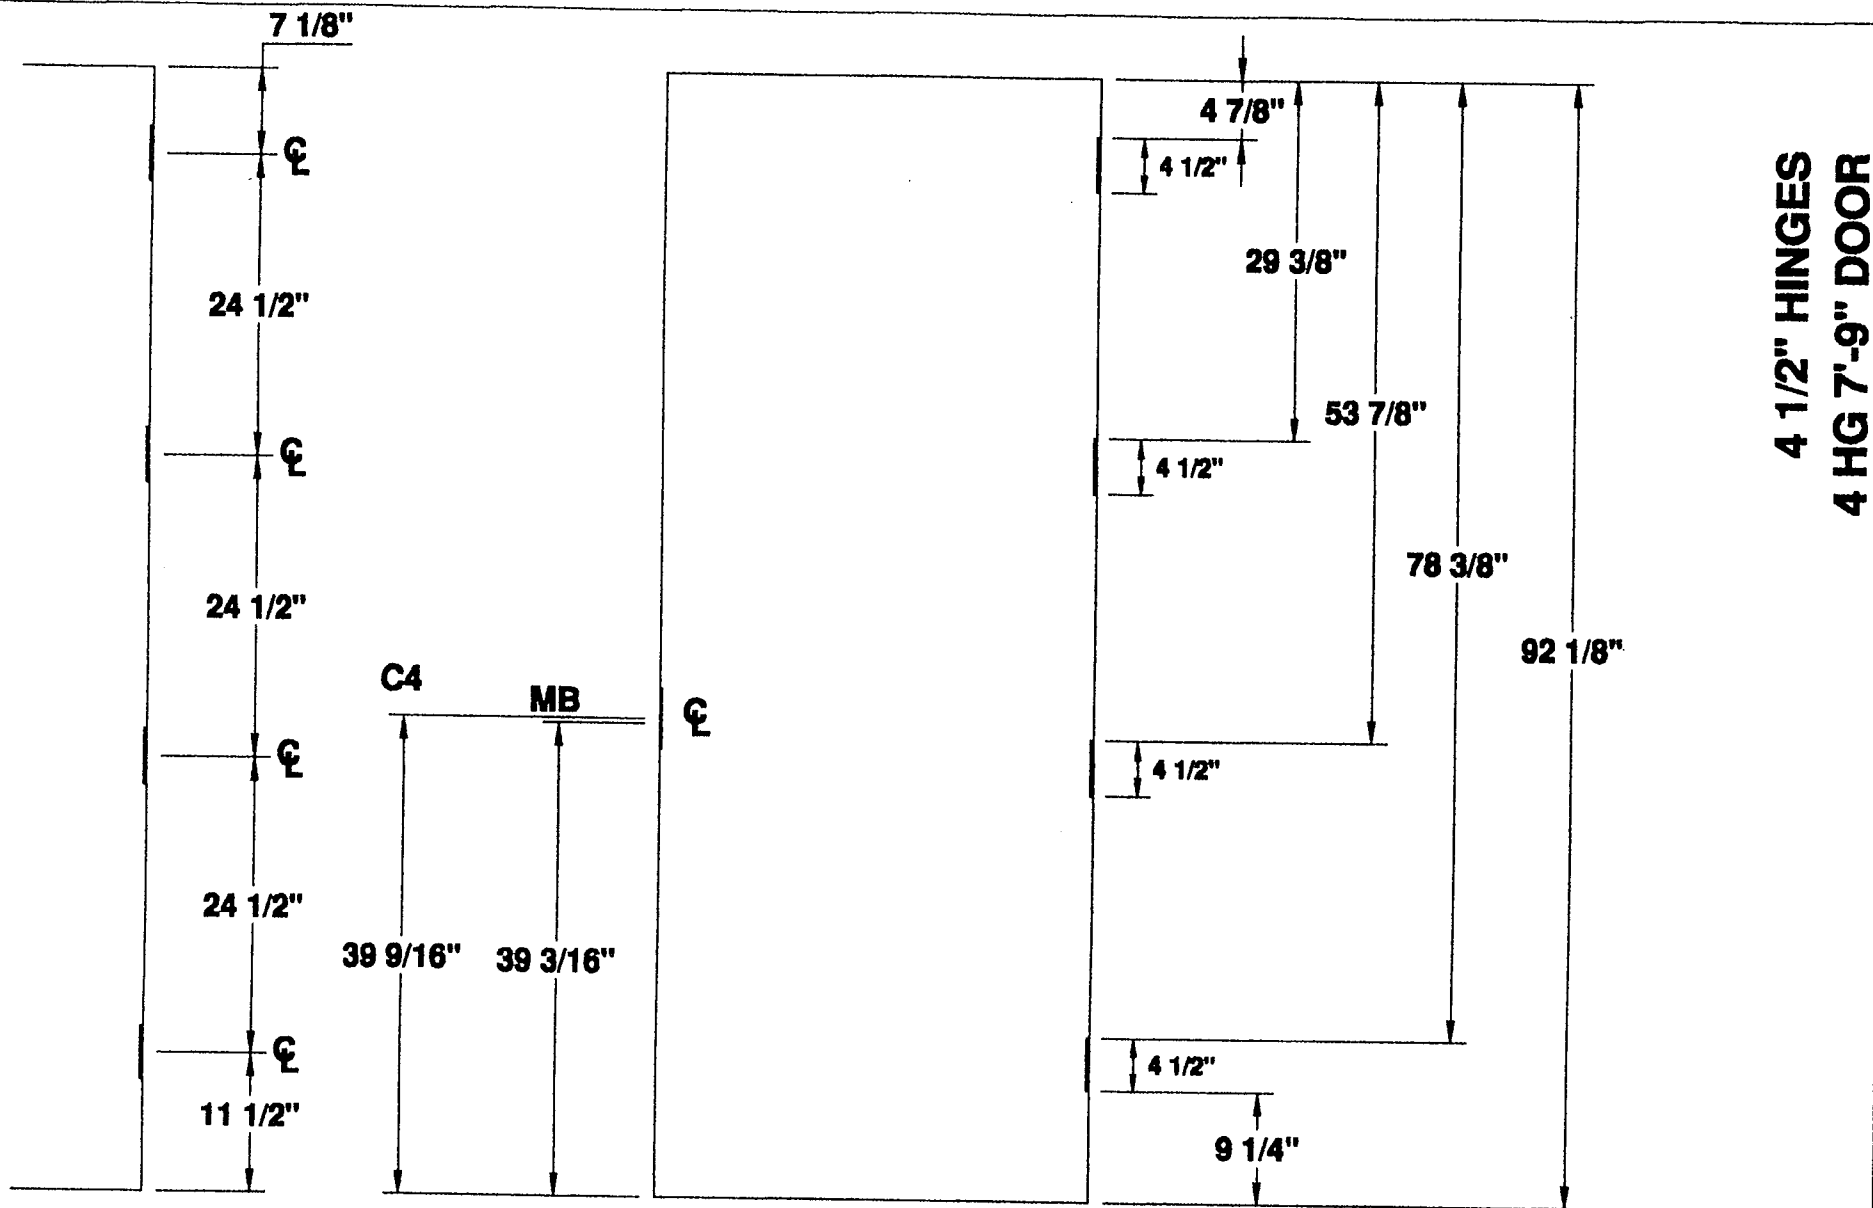

4 1/2" HINGE
— DETAILS —

FOUR HINGE DOOR

PROJECT STANDARD DOOR LOCATIONS

ORDER N/A DATE 1/8/99

PREPARED BY SJS SHEET 1 OF 1

Detail # D4H-412-7FT-8IN

**4 1/2" HINGES
4 HG 7'-9" DOOR**

4 HINGE 7'-9" STANDARD DOOR LOCATIONS