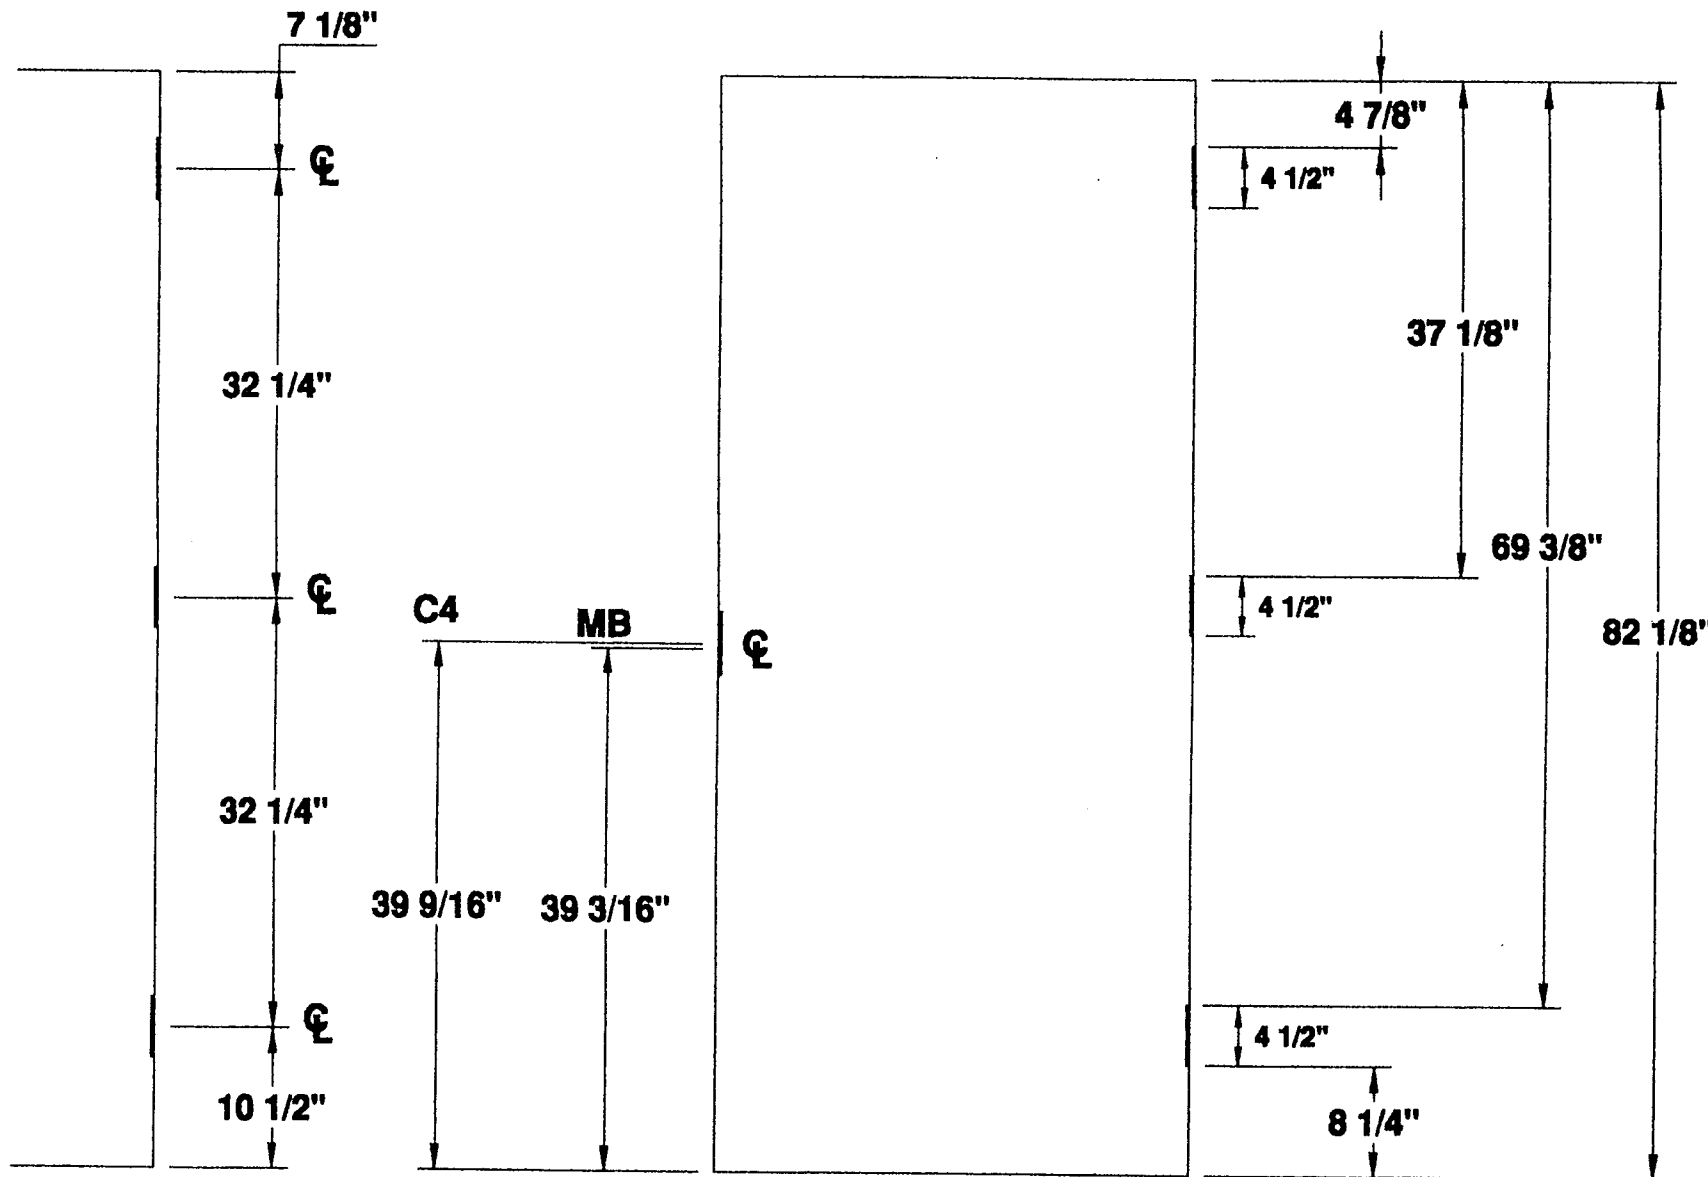

## 3 HINGE 6'-10" STANDARD DOOR LOCATIONS

**MESKER DOOR INC.**  
 SINCE 1884 THE FIRST DOOR and STILL THE FIRST DOOR

**4 1/2" HINGE**  
**— DETAILS —**  
**THREE HINGE DOOR**

PROJECT STANDARD DOOR LOCATIONS  
 ORDER N/A DATE 11/16/98  
 PREPARED BY SJS SHEET 1 OF 1

Detail # D3H-412-6FT-10IN

**4 1/2" HINGES  
3 HG 6'-11" DOOR**