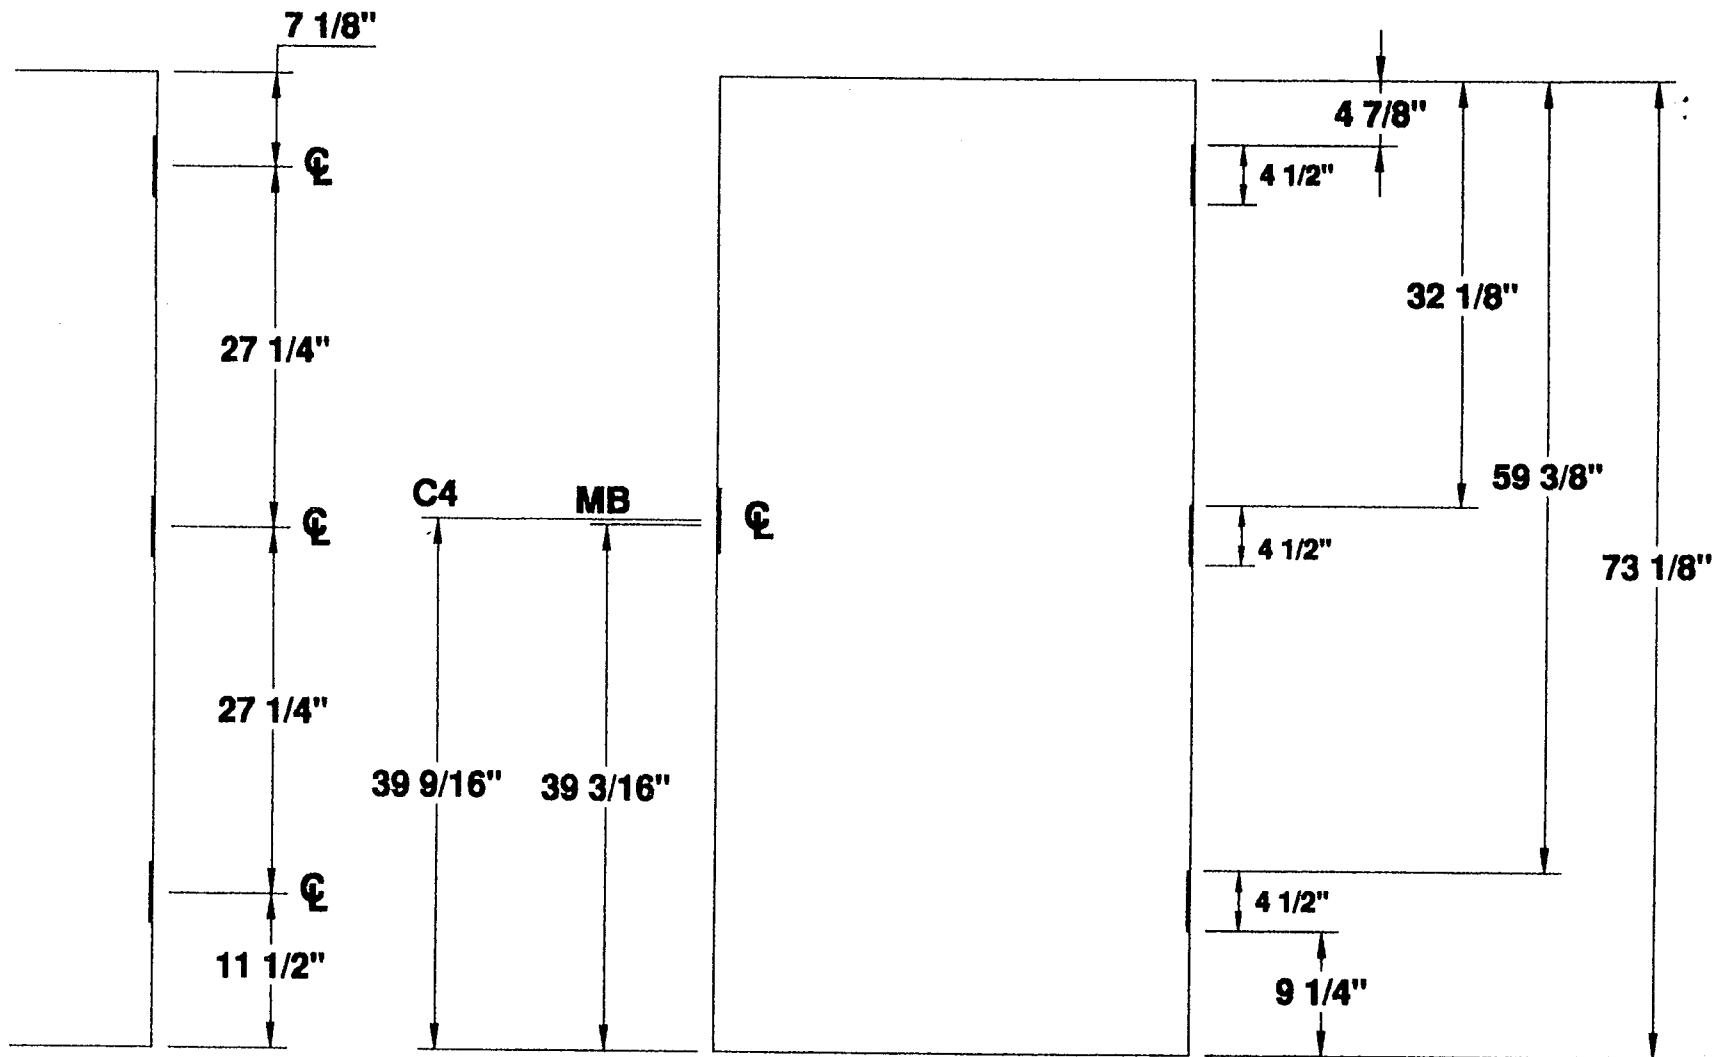

**4 1/2" HINGES
3 HG 6'-2" DOOR**

3 HINGE 6'-2" STANDARD DOOR LOCATIONS

MESKER DOOR INC.

SINCE 1864 THE FIRST DOOR and STILL THE FIRST DOOR

**4 1/2" HINGE
—DETAILS—**

THREE HINGE DOOR

PROJECT STANDARD DOOR LOCATIONS

ORDER N/A DATE _____

PREPARED BY SJS SHEET 1 OF 1

Detail # D3H-412-6FT-2IN