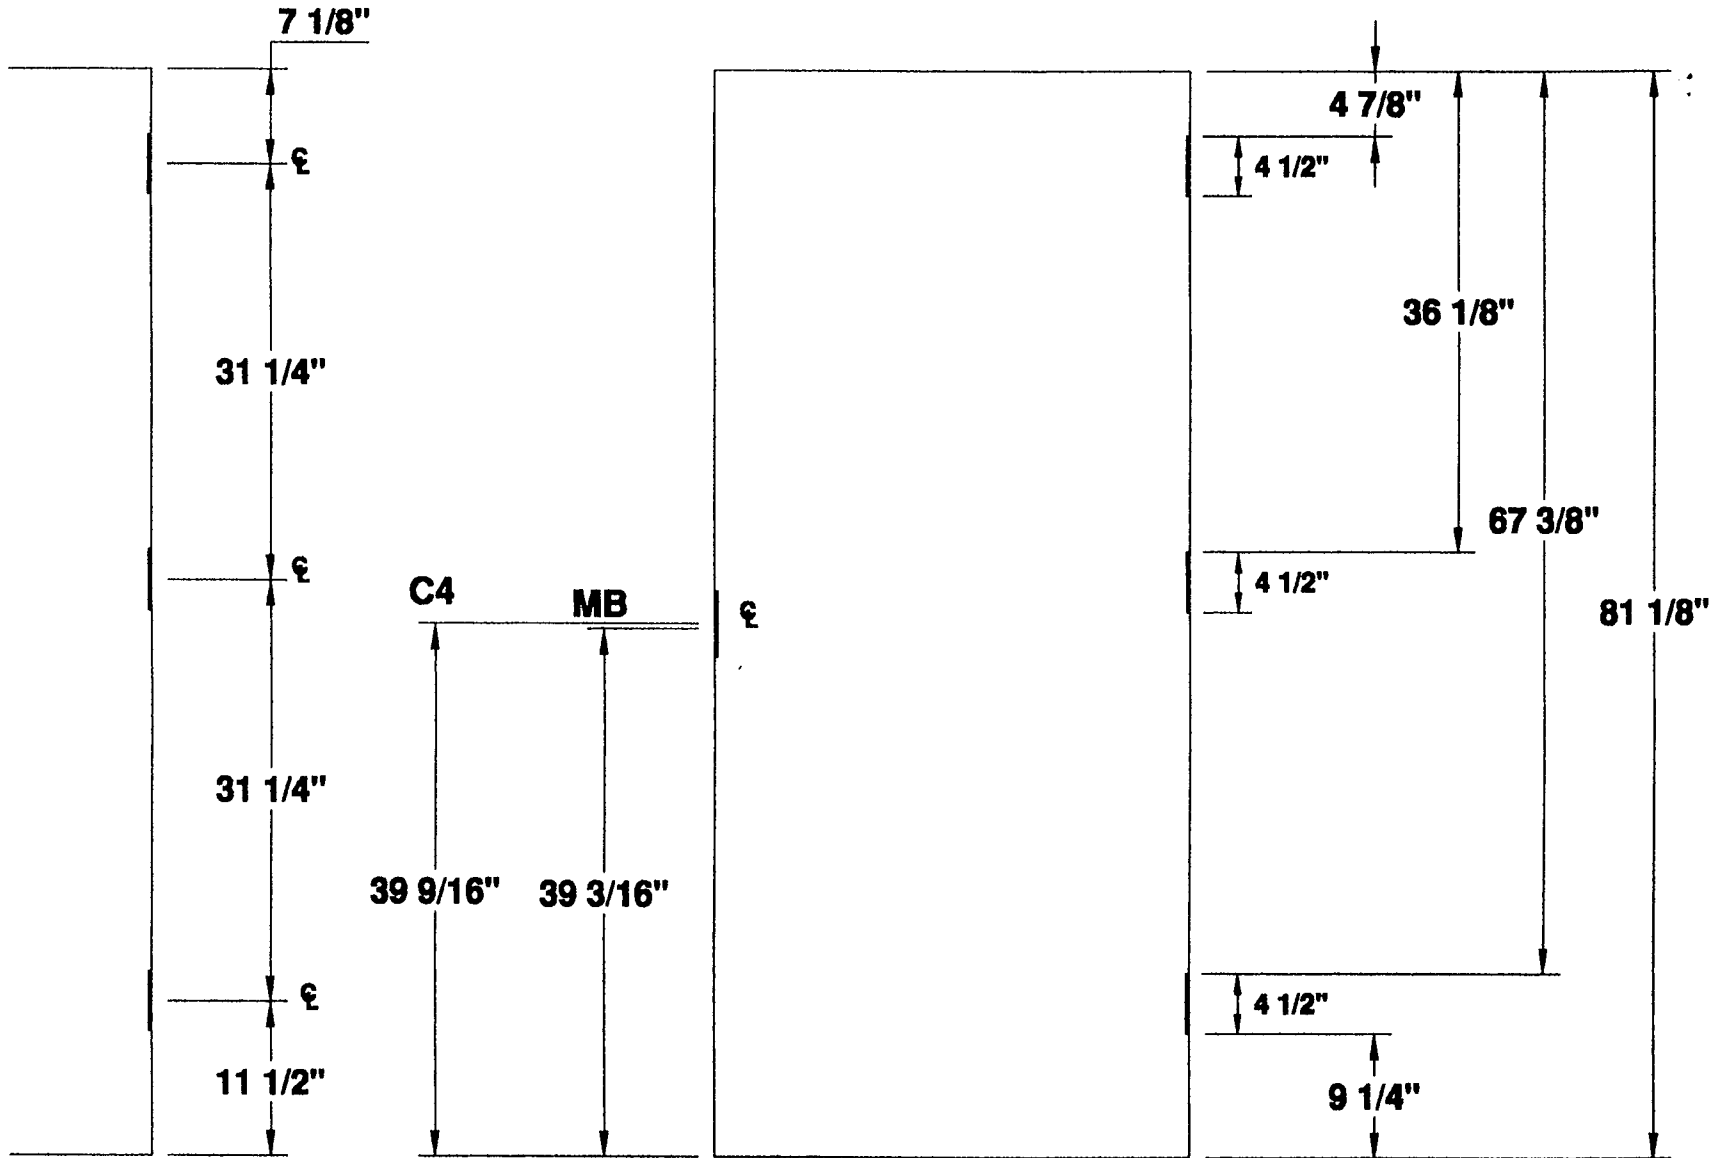

4 1/2" HINGES
3 HG 6'-10" DOOR

3 HINGE 6'-10" STANDARD DOOR LOCATIONS

MESKER DOOR INC.
SINCE 1884 THE FIRST DOOR and STILL THE FIRST DOOR

4 1/2" HINGE
— DETAILS —
THREE HINGE DOOR

PROJECT STANDARD DOOR LOCATIONS
ORDER N/A DATE 11/16/98
PREPARED BY SJS SHEET 1 OF 1

Detail # D3H-412-6FT-10IN