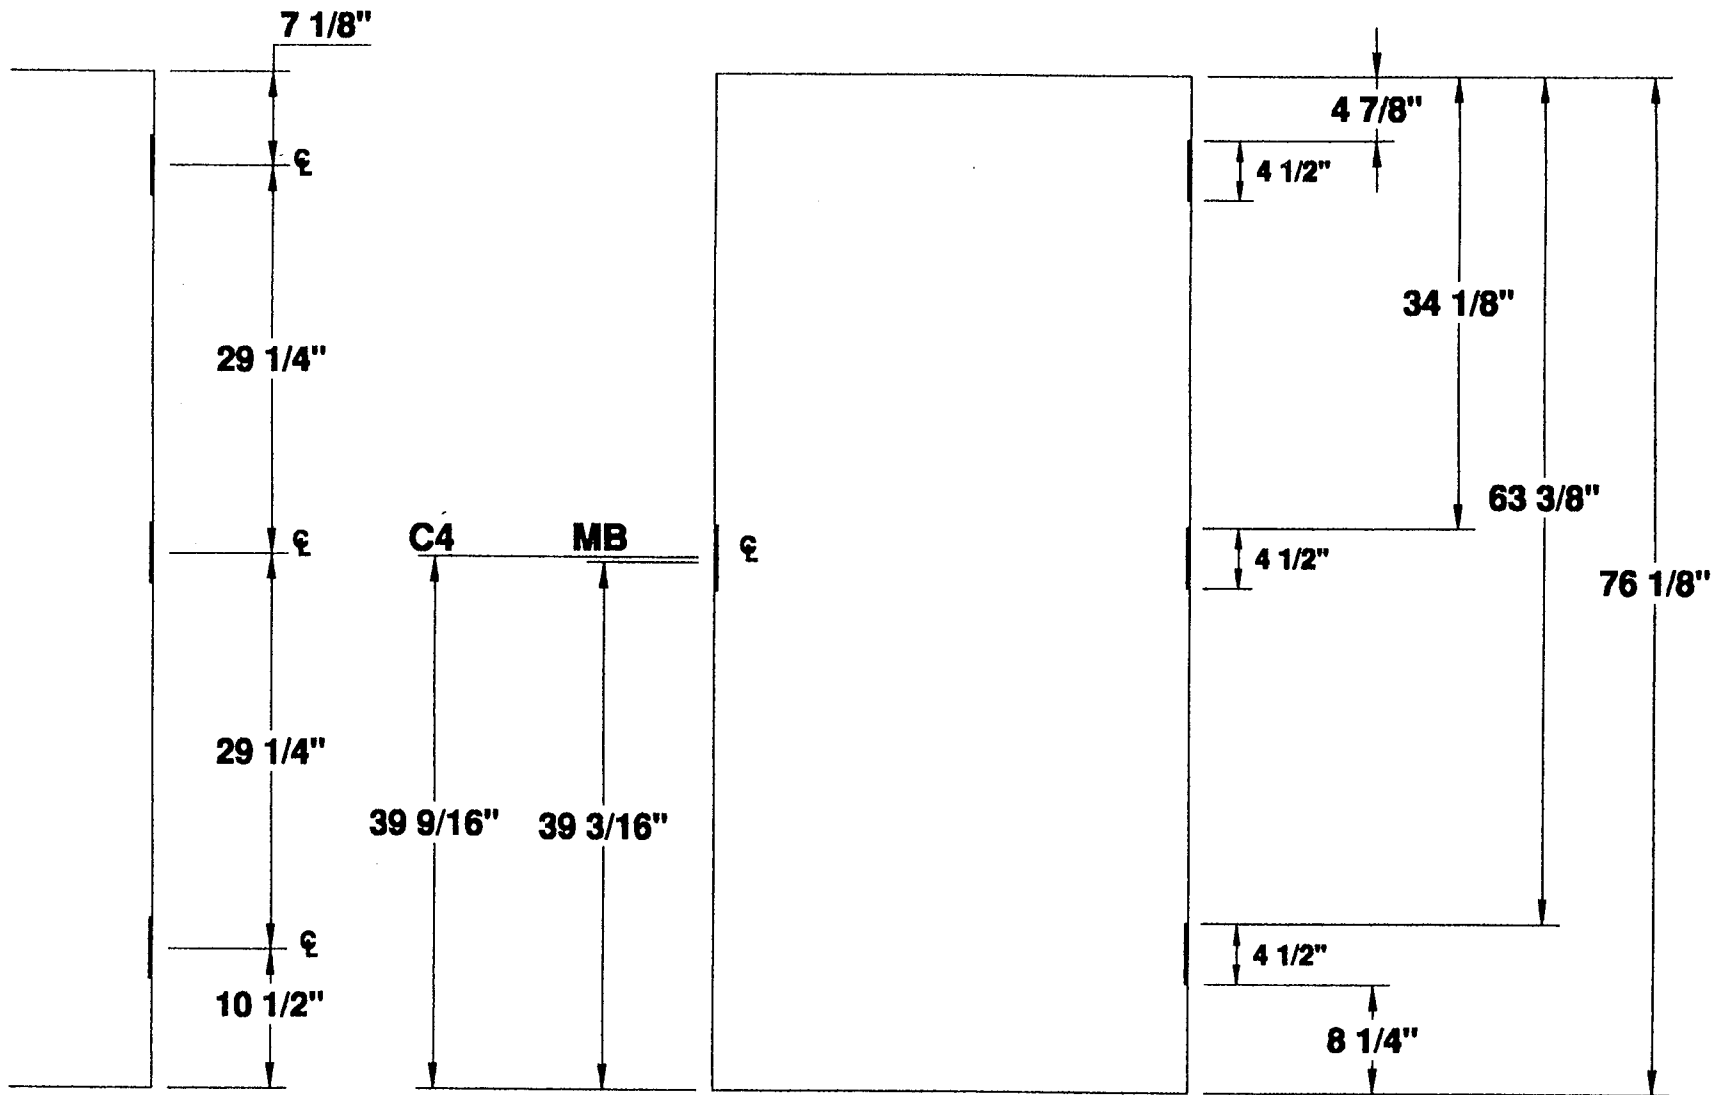

**4 1/2" HINGES
3 HG 6'-5" DOOR**

3 HINGE 6'-5" STANDARD DOOR LOCATIONS

MESKER DOOR INC.

SINCE 1964 THE FIRST DOOR and STILL THE FIRST DOOR

**4 1/2" HINGE
—DETAILS—**

THREE HINGE DOOR

PROJECT STANDARD DOOR LOCATIONS

ORDER N/A DATE 11/16/98

PREPARED BY SJS SHEET 1 OF 1

Detail # D3H-412-6FT-5IN