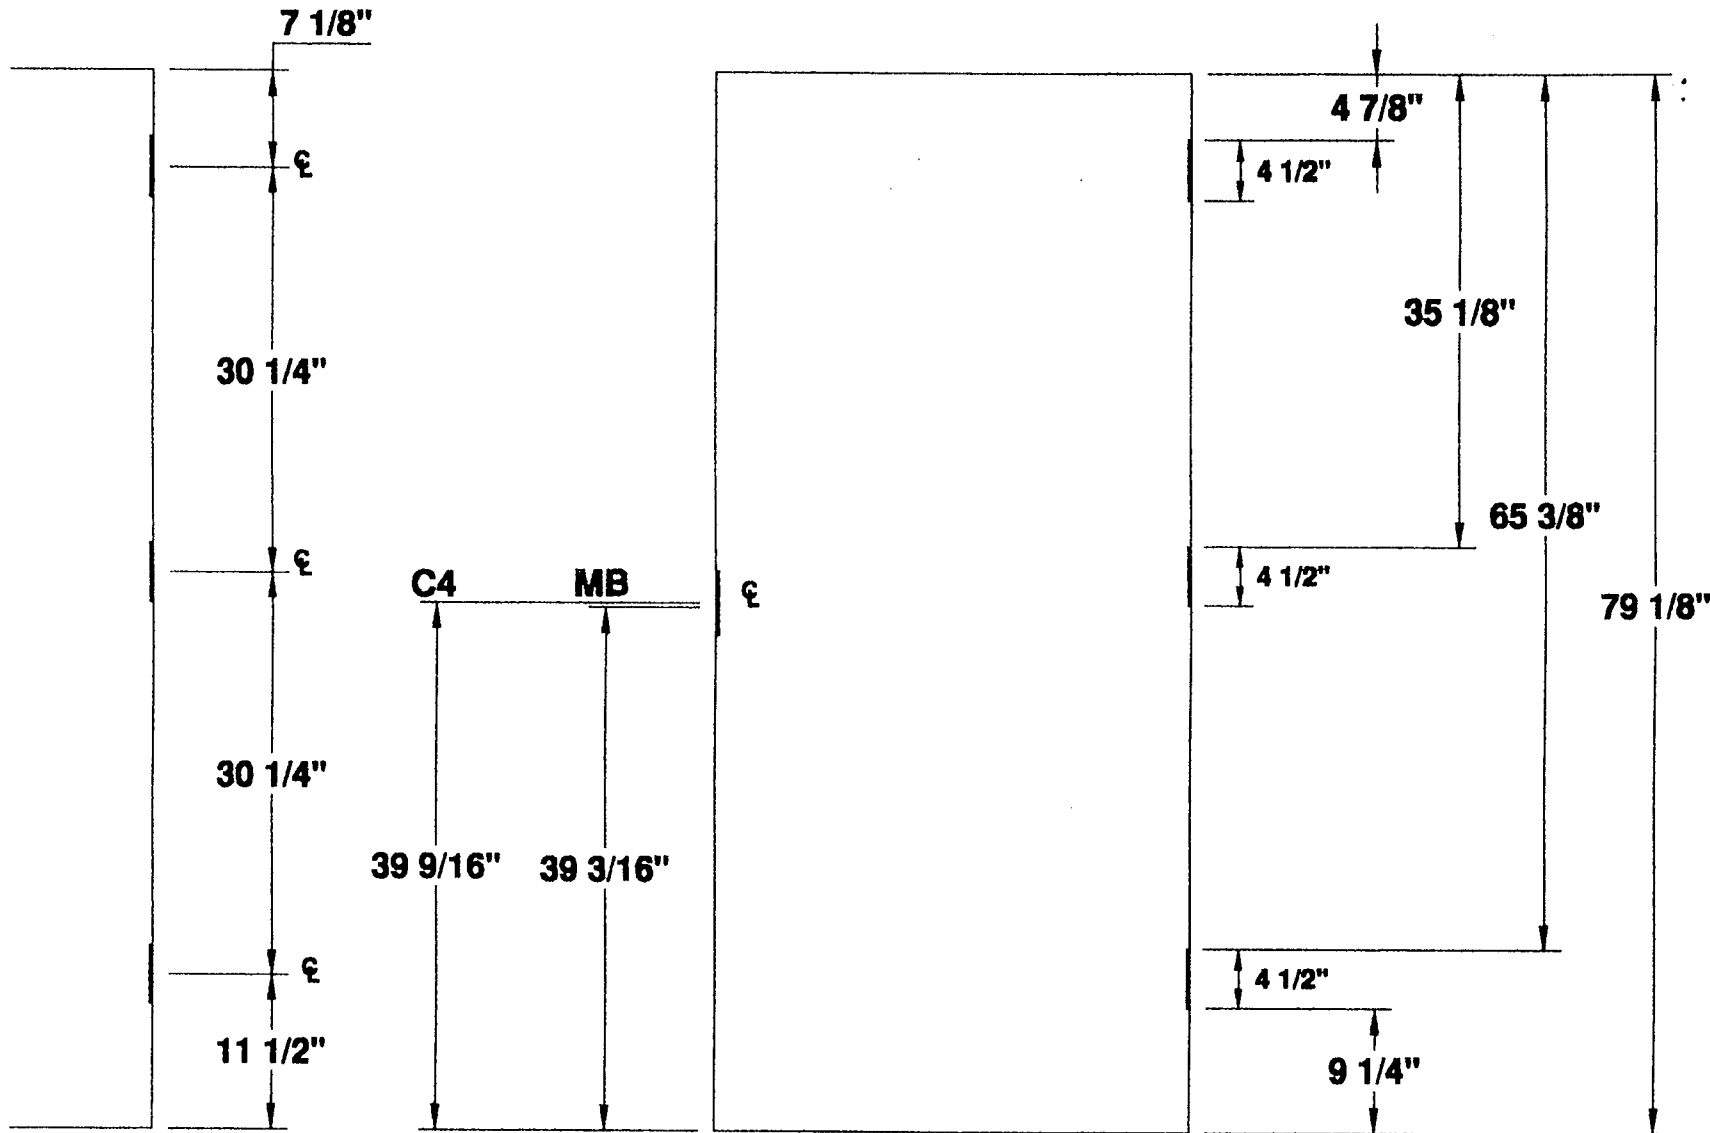

4 1/2" HINGES
3 HG 6'-8" DOOR

3 HINGE 6'-8" STANDARD DOOR LOCATIONS

MESKER DOOR INC.

SINCE 1864 THE FIRST DOOR and STILL THE FIRST DOOR

4 1/2" HINGE
— DETAILS —

THREE HINGE DOOR

PROJECT STANDARD DOOR LOCATIONS

ORDER N/A DATE 11/16/98

PREPARED BY SJS SHEET 1 OF 1

Detail # D3H-412-6FT-8IN