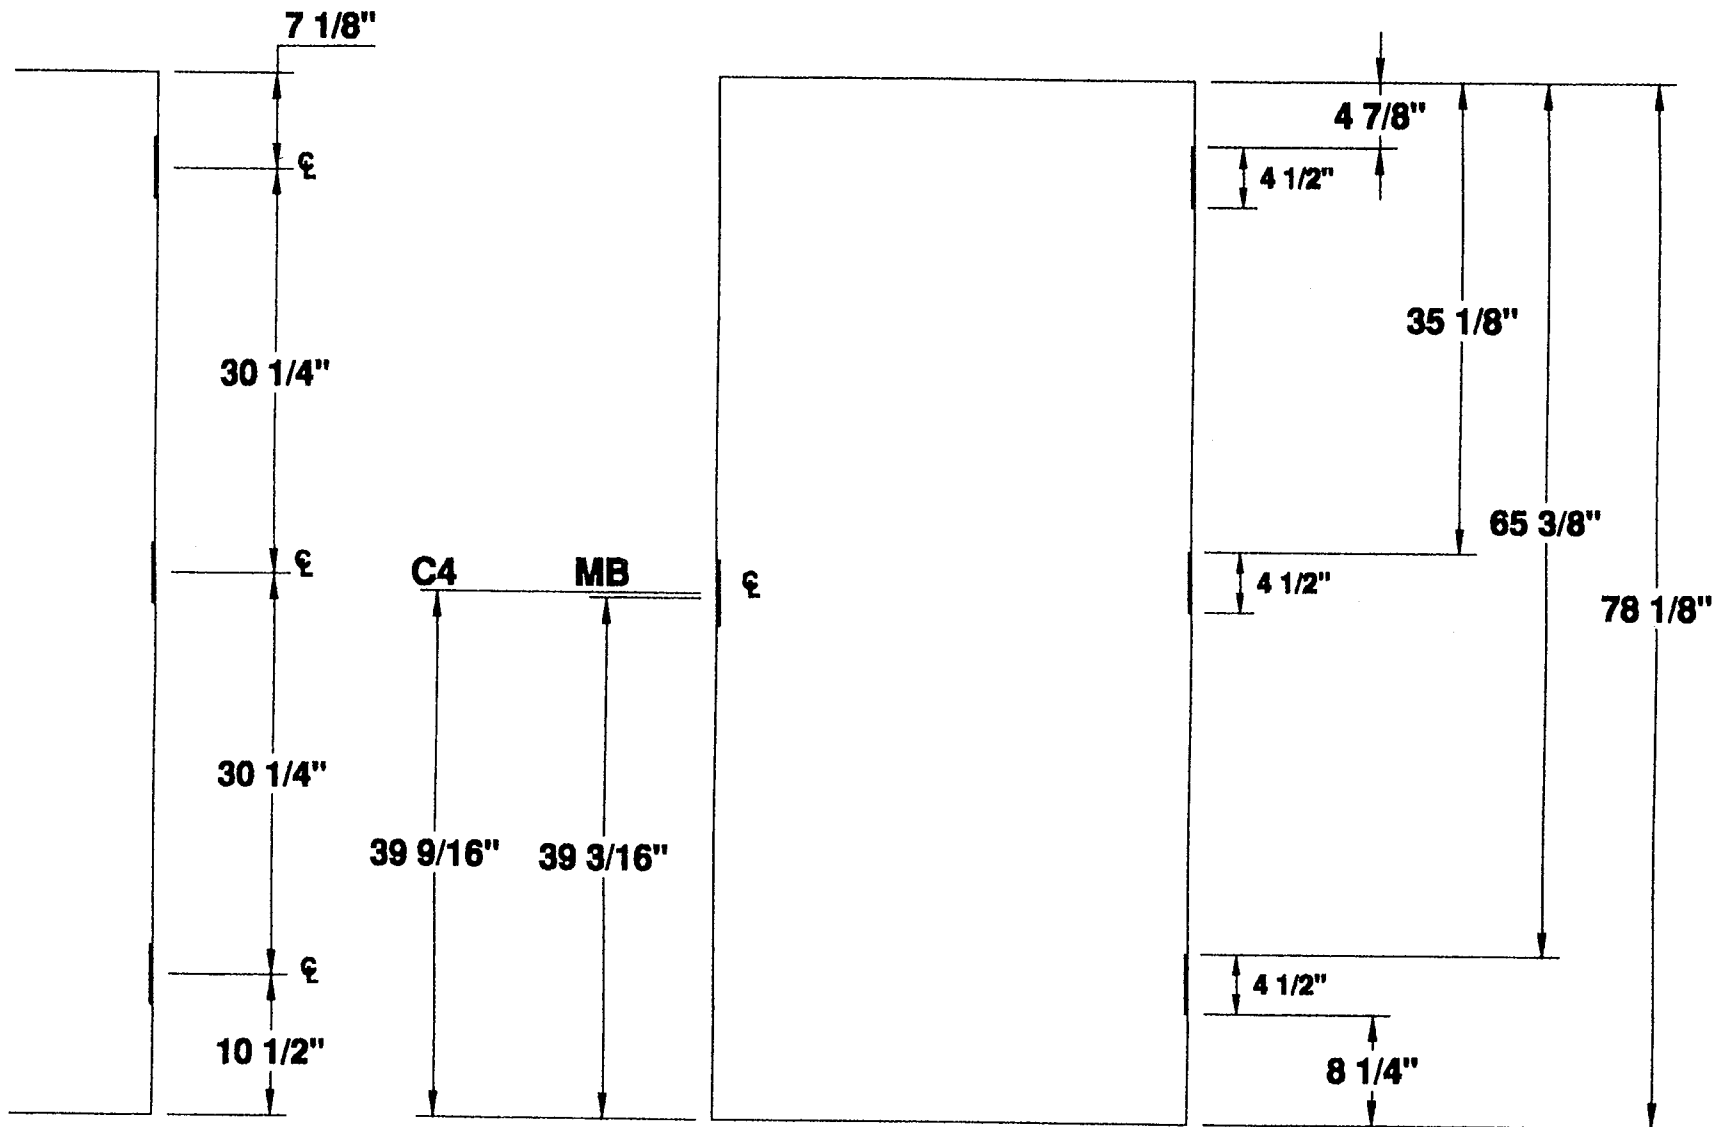

**4 1/2" HINGES
3 HG 6'-7" DOOR**

3 HINGE 6'-7" STANDARD DOOR LOCATIONS

MESKER DOOR INC.

SINCE 1864 THE FIRST DOOR and STILL THE FIRST DOOR

**4 1/2" HINGE
—DETAILS—**

THREE HINGE DOOR

PROJECT STANDARD DOOR LOCATIONS

ORDER N/A DATE 11/16/98

PREPARED BY SJS SHEET 1 OF 1

Detail # D3H-412-6FT-7IN