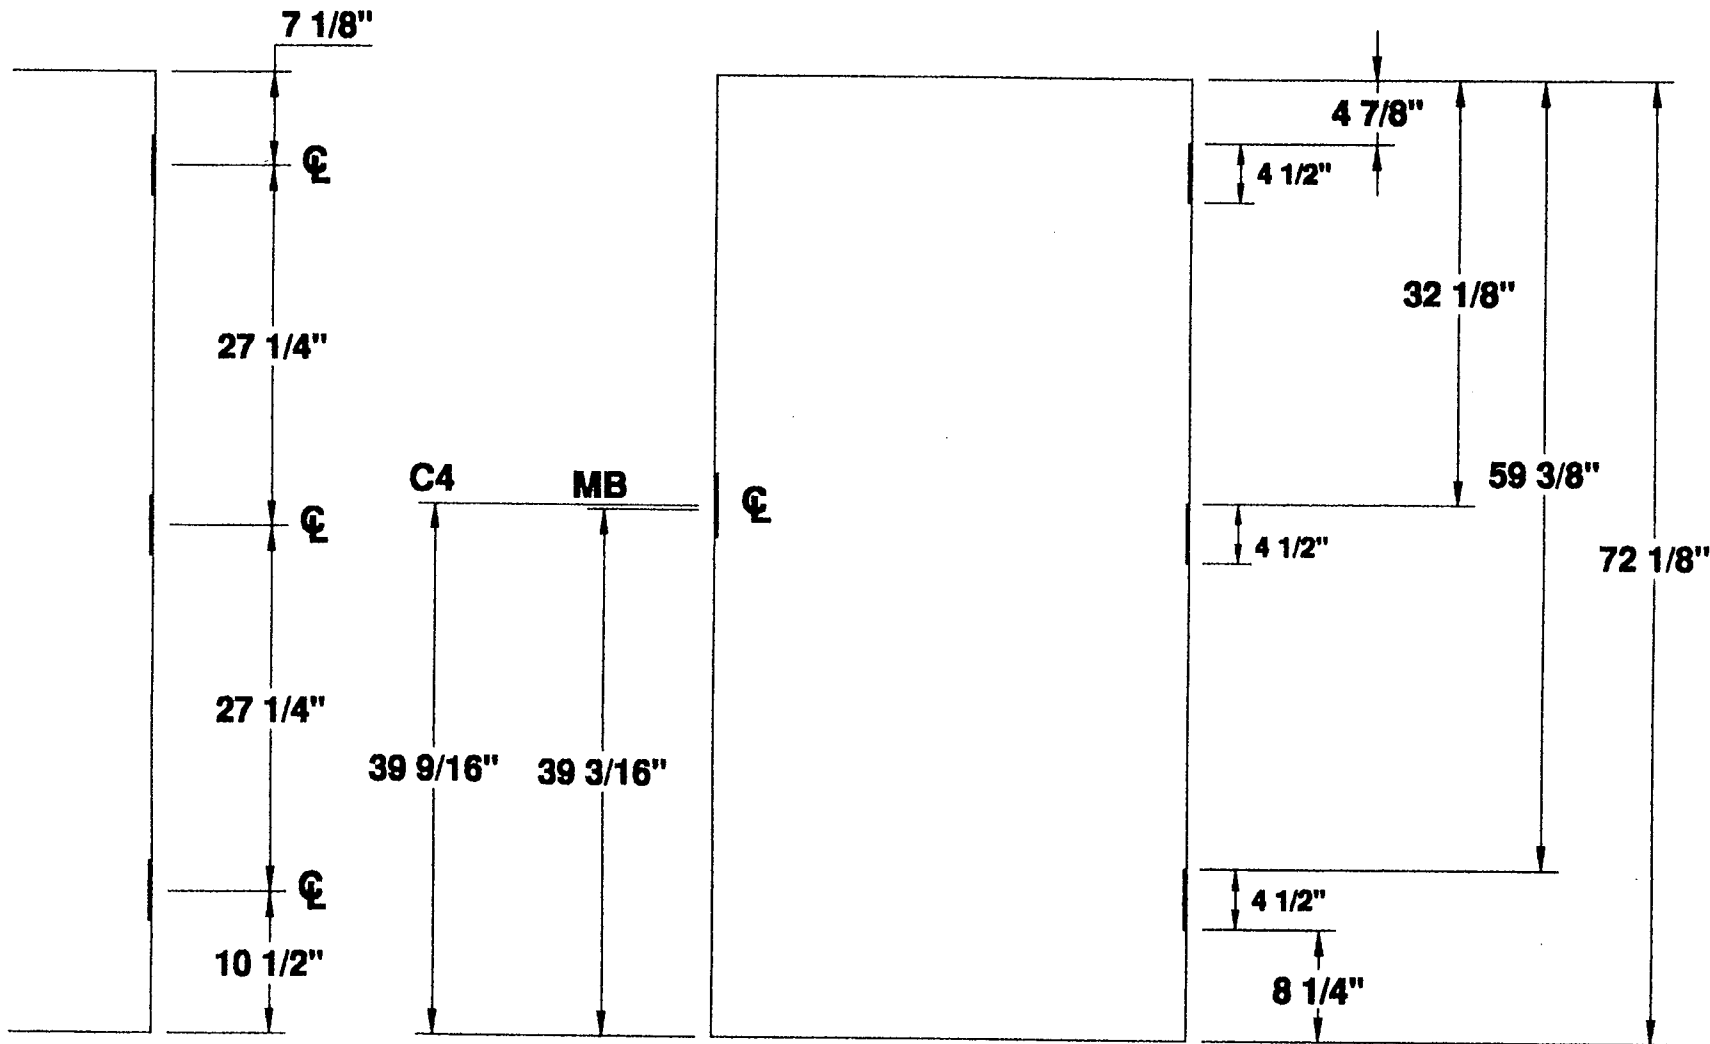

4 1/2" HINGES
3 HG 6'-1" DOOR

3 HINGE 6'-1" STANDARD DOOR LOCATIONS

MESKER DOOR INC.
SINCE 1964 THE FIRST DOOR and STILL THE FIRST DOOR

4 1/2" HINGE
— DETAILS —
THREE HINGE DOOR

PROJECT STANDARD DOOR LOCATIONS
ORDER N/A DATE _____
PREPARED BY SJS SHEET 1 OF 1
Detail # **D3H-412-6FT-1IN**