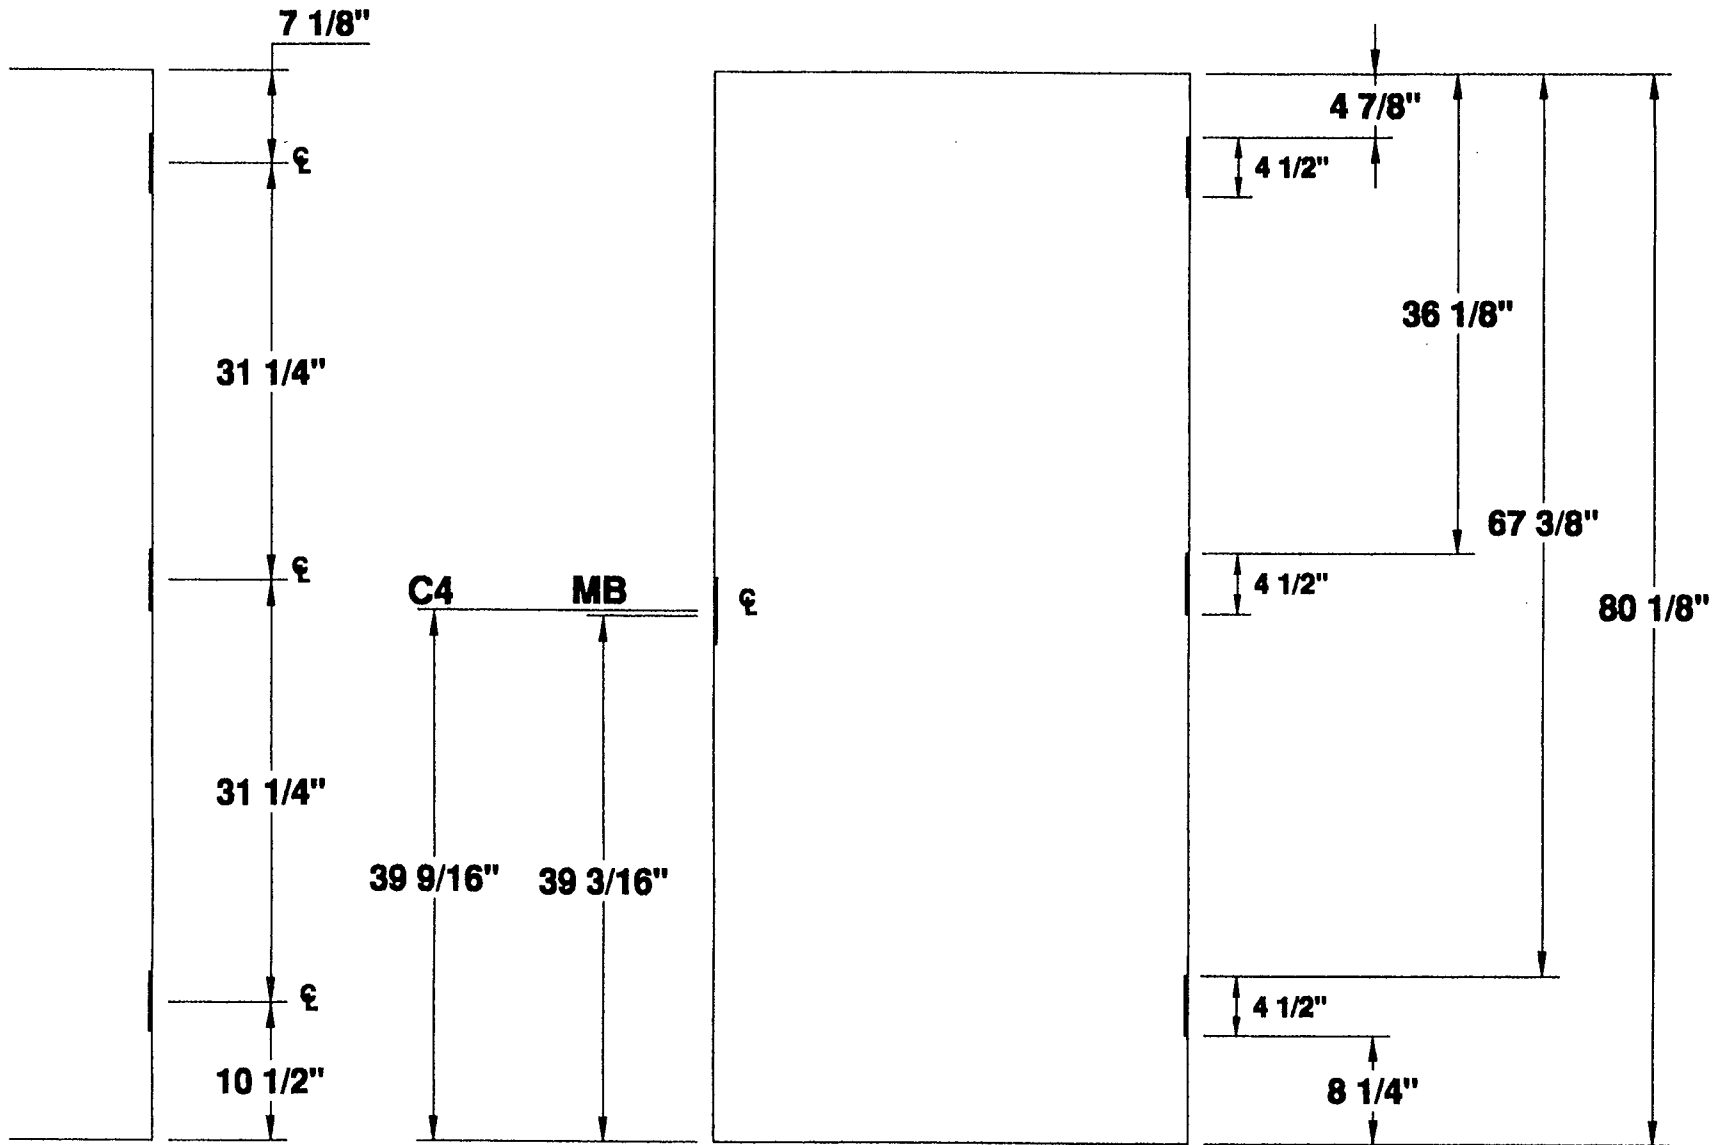

**4 1/2" HINGES
3 HG 6'-9" DOOR**

3 HINGE 6'-9" STANDARD DOOR LOCATIONS

MESKER DOOR INC.
SINCE 1964 THE FIRST DOOR and STILL THE FIRST DOOR

**4 1/2" HINGE
DETAILS**
THREE HINGE DOOR

PROJECT STANDARD DOOR LOCATIONS

ORDER N/A DATE 11/16/98

PREPARED BY SJS SHEET 1 OF 1

Detail # D3H-412-6FT-9IN