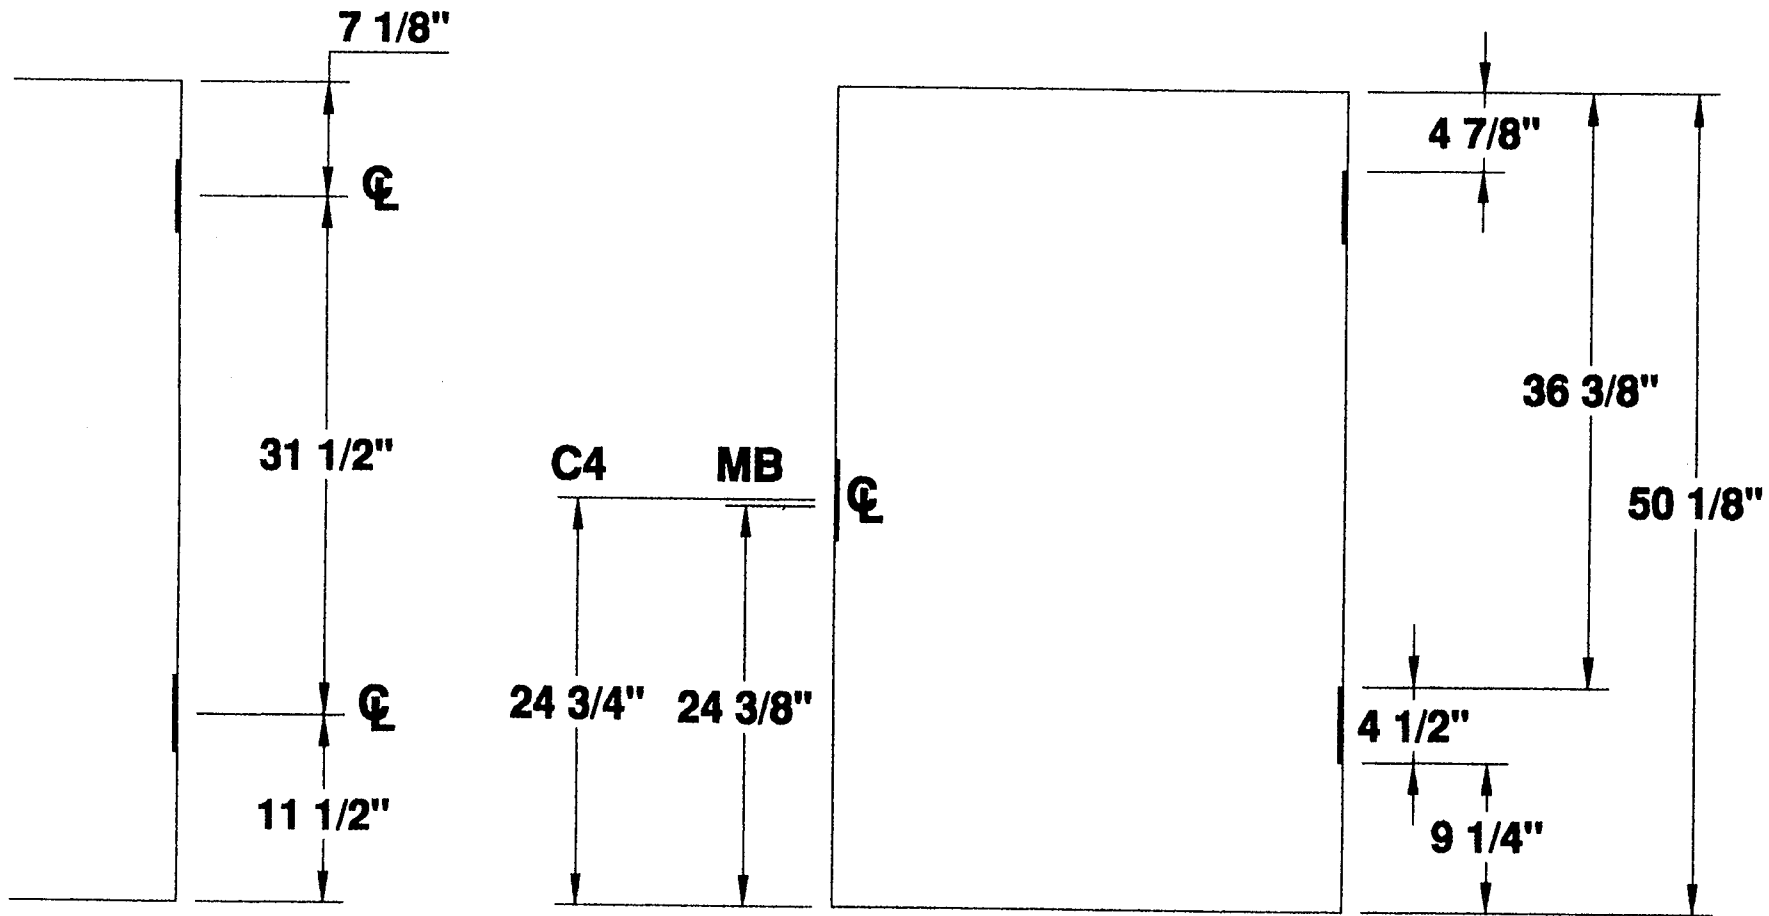

**4 1/2" HINGES
2 HG 4'-3" DOOR**

2 HINGE 4'-3" STANDARD DOOR LOCATIONS

MESKER DOOR INC.
SINCE 1864 THE FIRST DOOR and STILL THE FIRST DOOR

**4 1/2" HINGE
— DETAILS —
TWO HINGE DOOR**

PROJECT STANDARD LOCATIONS
ORDER N/A DATE _____
PREPARED BY SJS SHEET 1 OF 1
Standard Detail # D2H-412-4FT-3IN