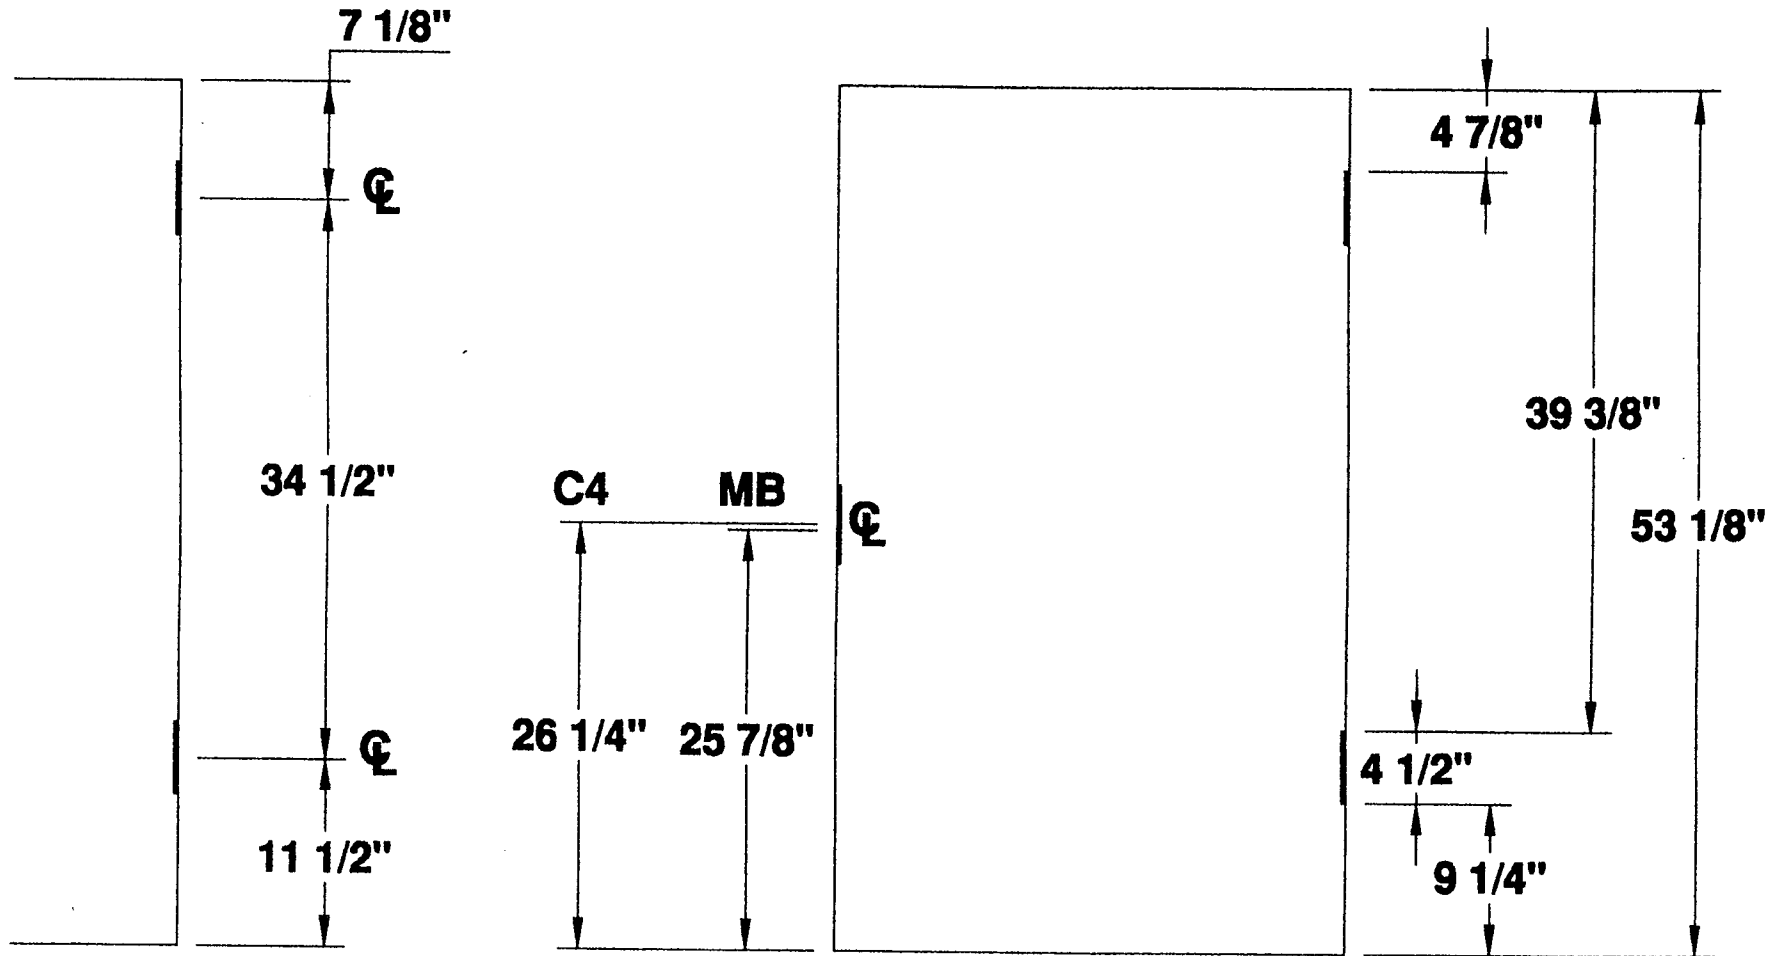

**4 1/2" HINGES
2 HG 4'-5" DOOR**

2 HINGE 4'-5" STANDARD DOOR LOCATIONS

**4 1/2" HINGE
—DETAILS—
TWO HINGE DOOR**

PROJECT STANDARD LOCATIONS
 ORDER N/A DATE _____
 PREPARED BY SJS SHEET 1 OF 1
 Standard Detail # D2H-412-4FT-5IN

**4 1/2" HINGES
2 HG 4'-6" DOOR**

2 HINGE 4'-6" STANDARD DOOR LOCATIONS

MESKER DOOR INC.
SINCE 1884 THE FIRST DOOR and STILL THE FIRST DOOR

**4 1/2" HINGE
—DETAILS—
TWO HINGE DOOR**

PROJECT STANDARD LOCATIONS
ORDER N/A DATE _____
PREPARED BY SJS SHEET 1 OF 1
Standard Detail # D2H-412-4FT-6IN

4 1/2" HINGES
3 HG 4'-10" DOOR

3 HINGE 4'-10" STANDARD DOOR LOCATIONS

4 1/2" HINGE
— DETAILS —
THREE HINGE DOOR

MESKER DOOR INC.
SINCE 1964 THE FIRST DOOR and STILL THE FIRST DOOR

PROJECT STANDARD LOCATIONS
 ORDER N/A DATE _____
 PREPARED BY SJS SHEET 1 OF 1
 Standard Detail # D3H-412-4FT-10IN