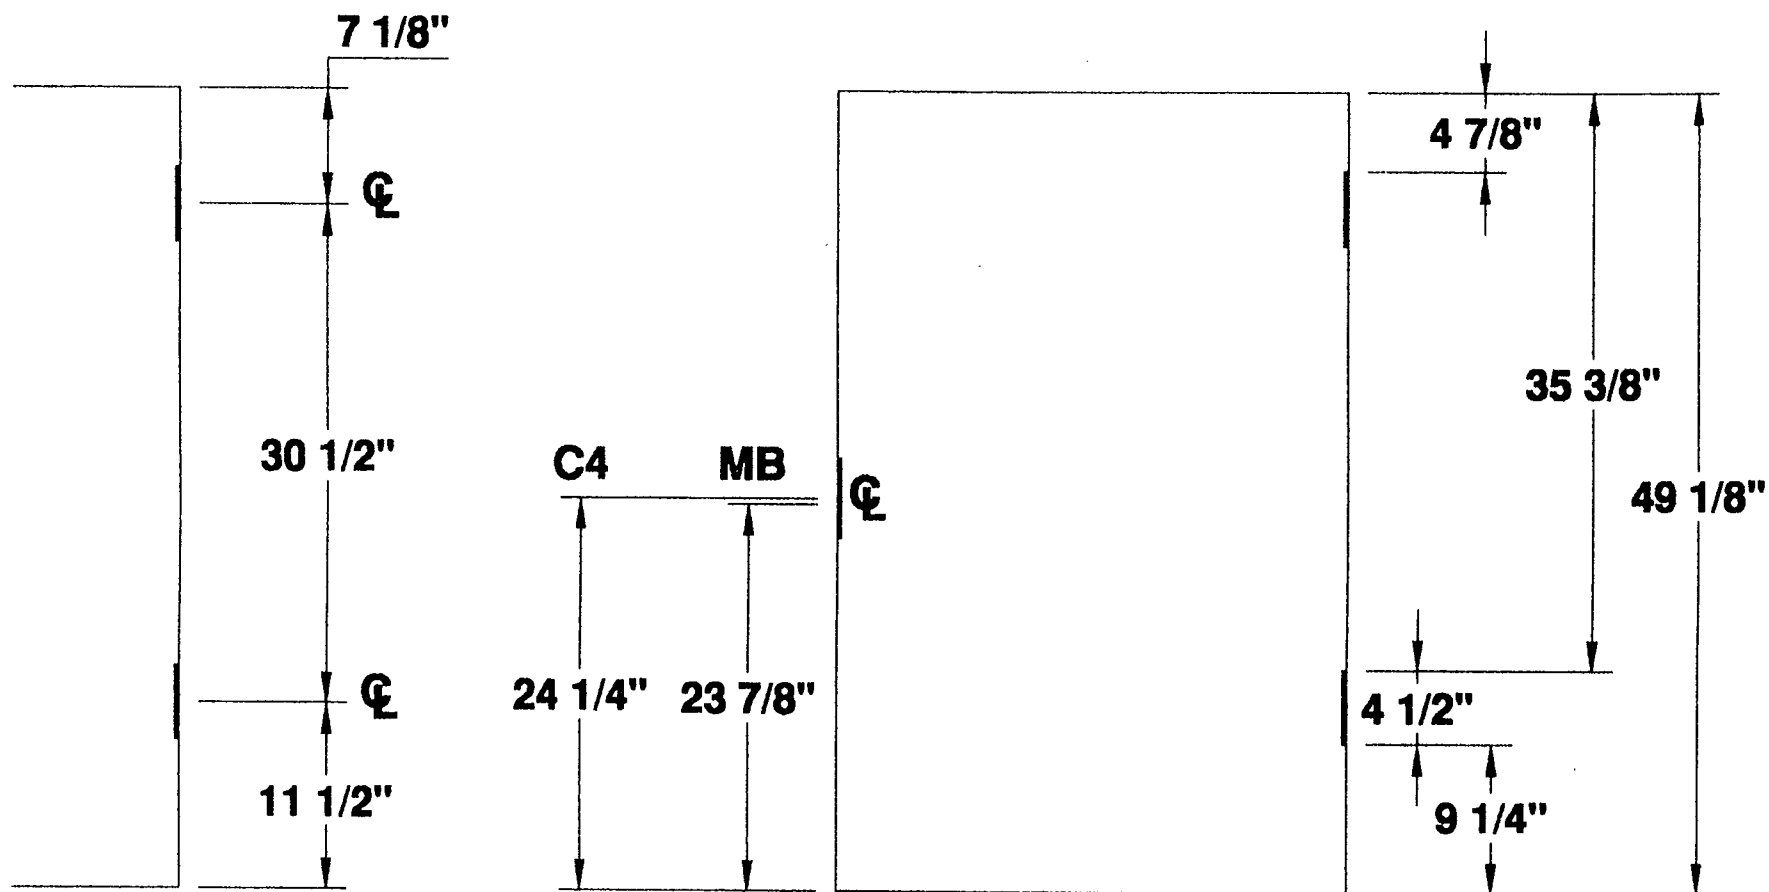

**4 1/2" HINGES
2 HG 4'-2" DOOR**

2 HINGE 4'-2" STANDARD DOOR LOCATIONS

MESKER DOOR INC.
SINCE 1964 THE FIRST DOOR and STILL THE FIRST DOOR

**4 1/2" HINGE
—DETAILS—
TWO HINGE DOOR**

PROJECT STANDARD LOCATIONS
ORDER N/A DATE _____
PREPARED BY SJS SHEET 1 OF 1
Standard Detail # D2H-412-4FT-2IN