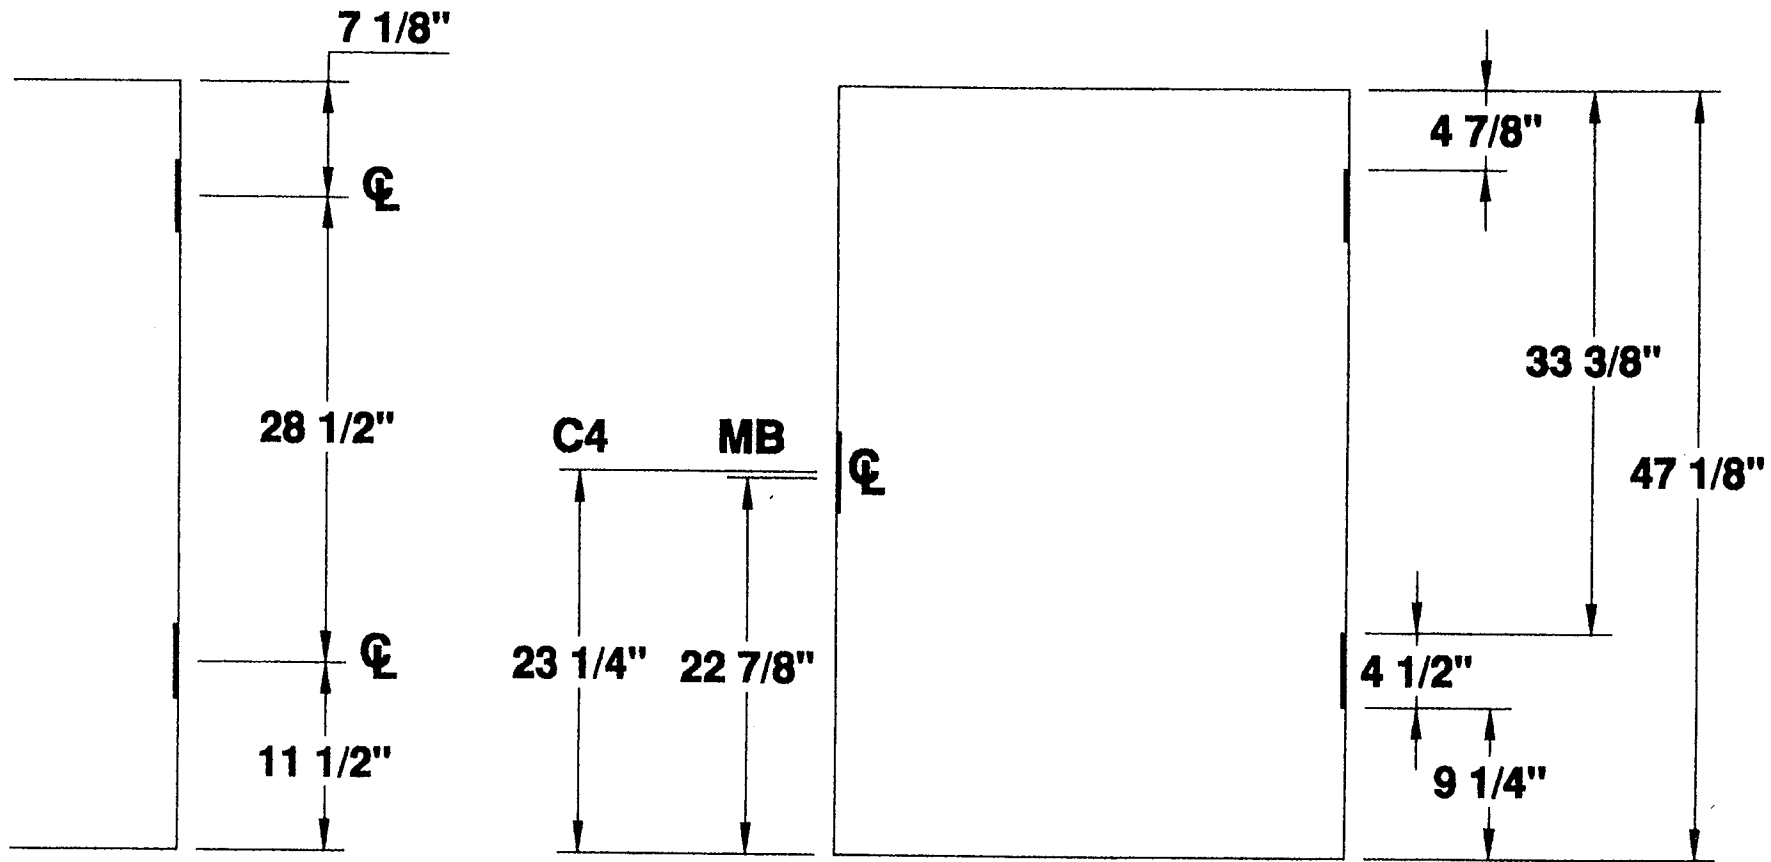

**STANDARD
4'-0" TO 4'-11"
DOOR HEIGHTS**

**4 1/2" HINGES
2 HG 4'-0" DOOR**

2 HINGE 4'-0" STANDARD DOOR LOCATIONS

MESKER DOOR INC.
SINCE 1964 THE FIRST DOOR and STILL THE FIRST DOOR

**4 1/2" HINGE
— DETAILS —
TWO HINGE DOOR**

**4 1/2" HINGE
— DETAILS —
TWO HINGE DOOR**

PROJECT STANDARD LOCATIONS
ORDER N/A DATE _____
PREPARED BY SJS SHEET 1 OF 1
Standard Detail # D2H-412-4FT-1IN

**4 1/2" HINGES
2 HG 4'-2" DOOR**

2 HINGE 4'-2" STANDARD DOOR LOCATIONS

**4 1/2" HINGES
2 HG 4'-5" DOOR**

2 HINGE 4'-5" STANDARD DOOR LOCATIONS

**4 1/2" HINGE
—DETAILS—
TWO HINGE DOOR**

PROJECT STANDARD LOCATIONS
 ORDER N/A DATE _____
 PREPARED BY SJS SHEET 1 OF 1
 Standard Detail # D2H-412-4FT-5IN

4 1/2" HINGES
3 HG 4'-10" DOOR

3 HINGE 4'-10" STANDARD DOOR LOCATIONS

4 1/2" HINGE
— DETAILS —
THREE HINGE DOOR

MESKER DOOR INC.
SINCE 1964 THE FIRST DOOR and STILL THE FIRST DOOR

PROJECT STANDARD LOCATIONS
 ORDER N/A DATE _____
 PREPARED BY SJS SHEET 1 OF 1
 Standard Detail # D3H-412-4FT-10IN