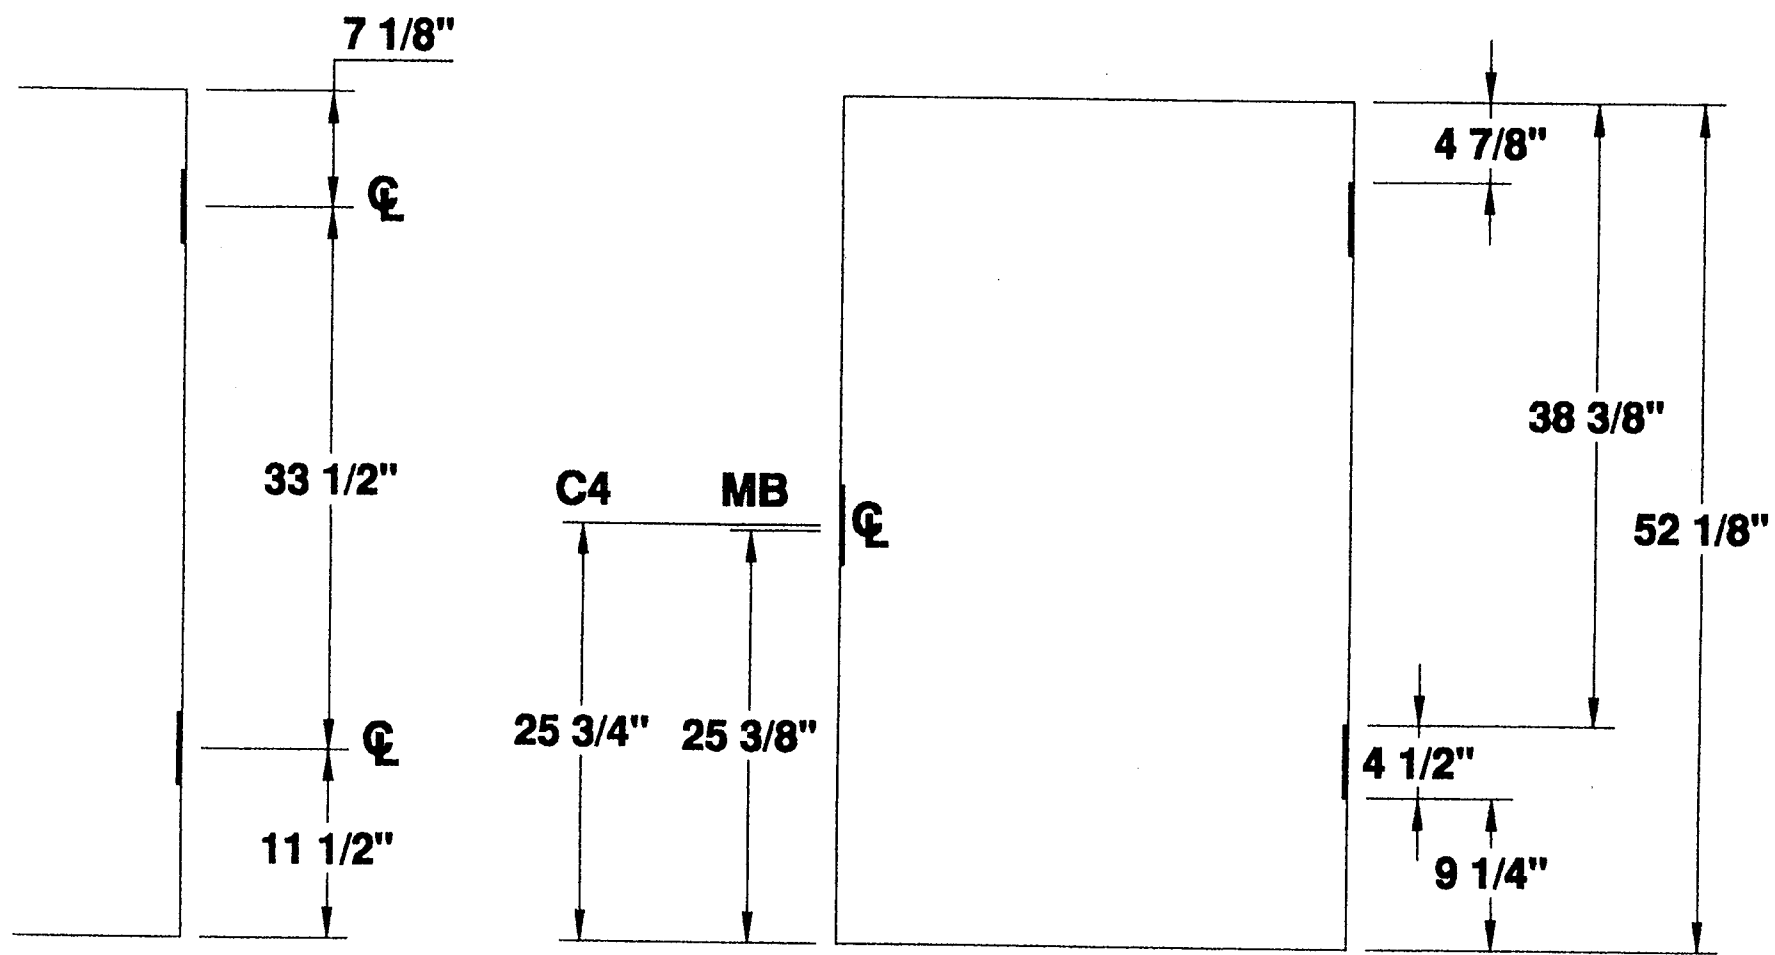

**4 1/2" HINGES
2 HG 4'-4" DOOR**

2 HINGE 4'-4" STANDARD DOOR LOCATIONS

MESKER DOOR INC.
SINCE 1884 THE FIRST DOOR and STILL THE FIRST DOOR

**4 1/2" HINGE
—DETAILS—
TWO HINGE DOOR**

PROJECT STANDARD LOCATIONS
ORDER N/A DATE _____
PREPARED BY SJS SHEET 1 OF 1
Standard Detail # D2H-412-4FT-4IN

**4 1/2" HINGES
2 HG 4'-5" DOOR**

2 HINGE 4'-5" STANDARD DOOR LOCATIONS

**4 1/2" HINGE
—DETAILS—
TWO HINGE DOOR**

PROJECT STANDARD LOCATIONS
 ORDER N/A DATE _____
 PREPARED BY SJS SHEET 1 OF 1
 Standard Detail # D2H-412-4FT-5IN