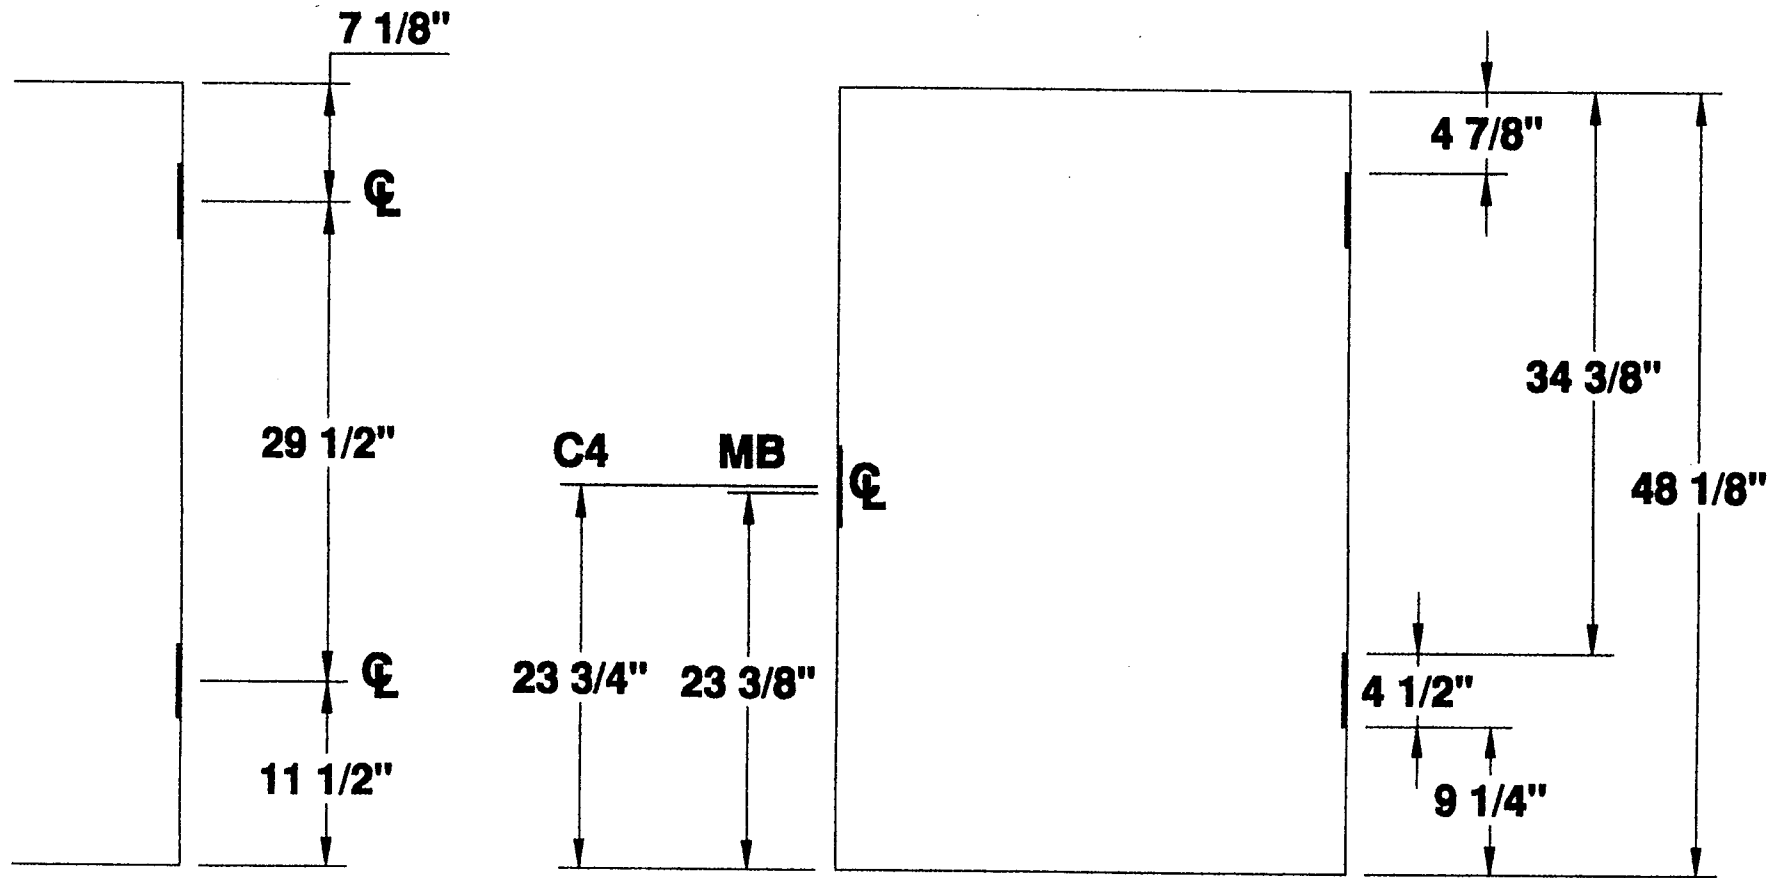

**4 1/2" HINGES
2 HG 4'-1" DOOR**

2 HINGE 4'-1" STANDARD DOOR LOCATIONS

MESKER DOOR INC.
SINCE 1884 THE FIRST DOOR and STILL THE FIRST DOOR

**4 1/2" HINGE
— DETAILS —
TWO HINGE DOOR**

PROJECT STANDARD LOCATIONS
ORDER N/A DATE _____
PREPARED BY SJS SHEET 1 OF 1
Standard Detail # D2H-412-4FT-1IN