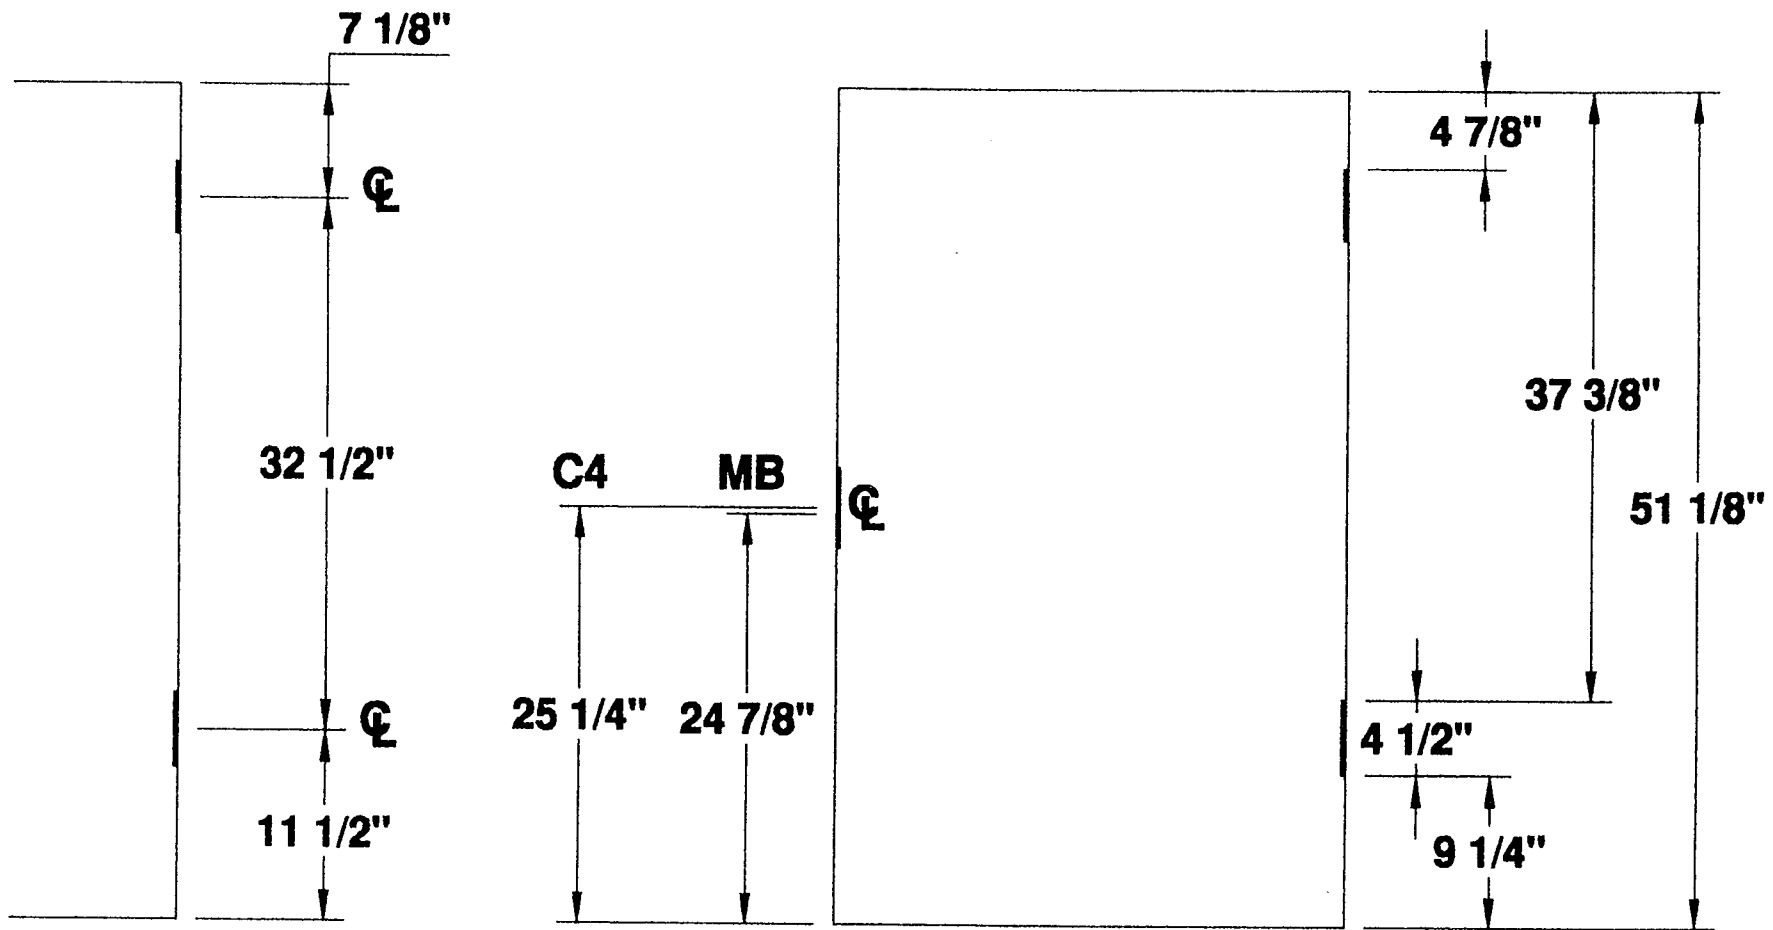

**4 1/2" HINGES
2 HG 4'-4" DOOR**

2 HINGE 4'-4" STANDARD DOOR LOCATIONS

MESKER DOOR INC.
SINCE 1884 THE FIRST DOOR and STILL THE FIRST DOOR

**4 1/2" HINGE
—DETAILS—
TWO HINGE DOOR**

PROJECT STANDARD LOCATIONS
ORDER N/A DATE _____
PREPARED BY SJS SHEET 1 OF 1
Standard Detail # D2H-412-4FT-4IN