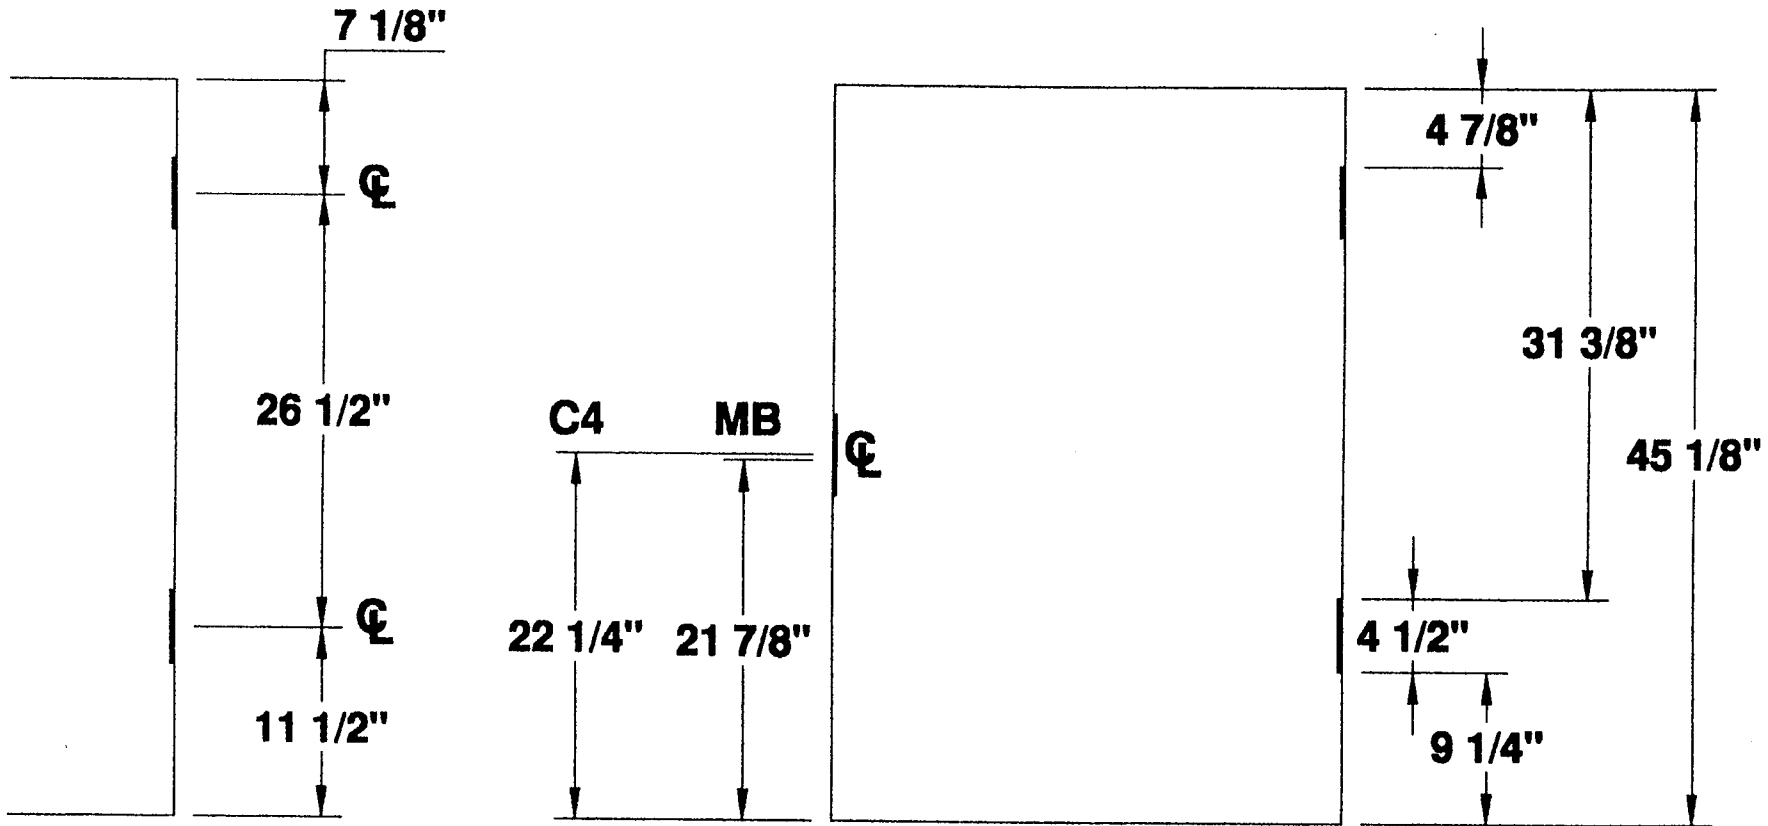

**4 1/2" HINGES  
2 HG 3'-9" DOOR**

**2 HINGE 3'-9" STANDARD DOOR LOCATIONS**

**4 1/2" HINGE  
—DETAILS—  
TWO HINGE DOOR**

PROJECT STANDARD LOCATIONS  
 ORDER N/A DATE \_\_\_\_\_  
 PREPARED BY SJS SHEET 1 OF 1  
 Standard Detail # D2H-412-3FT-9IN

**4 1/2" HINGES  
2 HG 3'-10" DOOR**

## 2 HINGE 3'-10" STANDARD DOOR LOCATIONS

**4 1/2" HINGE  
— DETAILS —  
TWO HINGE DOOR**

**MESKER DOOR INC.**  
SINCE 1864 THE FIRST DOOR and STILL THE FIRST DOOR

PROJECT STANDARD LOCATIONS  
ORDER N/A DATE \_\_\_\_\_  
PREPARED BY SJS SHEET 1 OF 1  
Standard Detail # D2H-412-3FT-10IN

**4 1/2" HINGES  
2 HG 3'-11" DOOR**