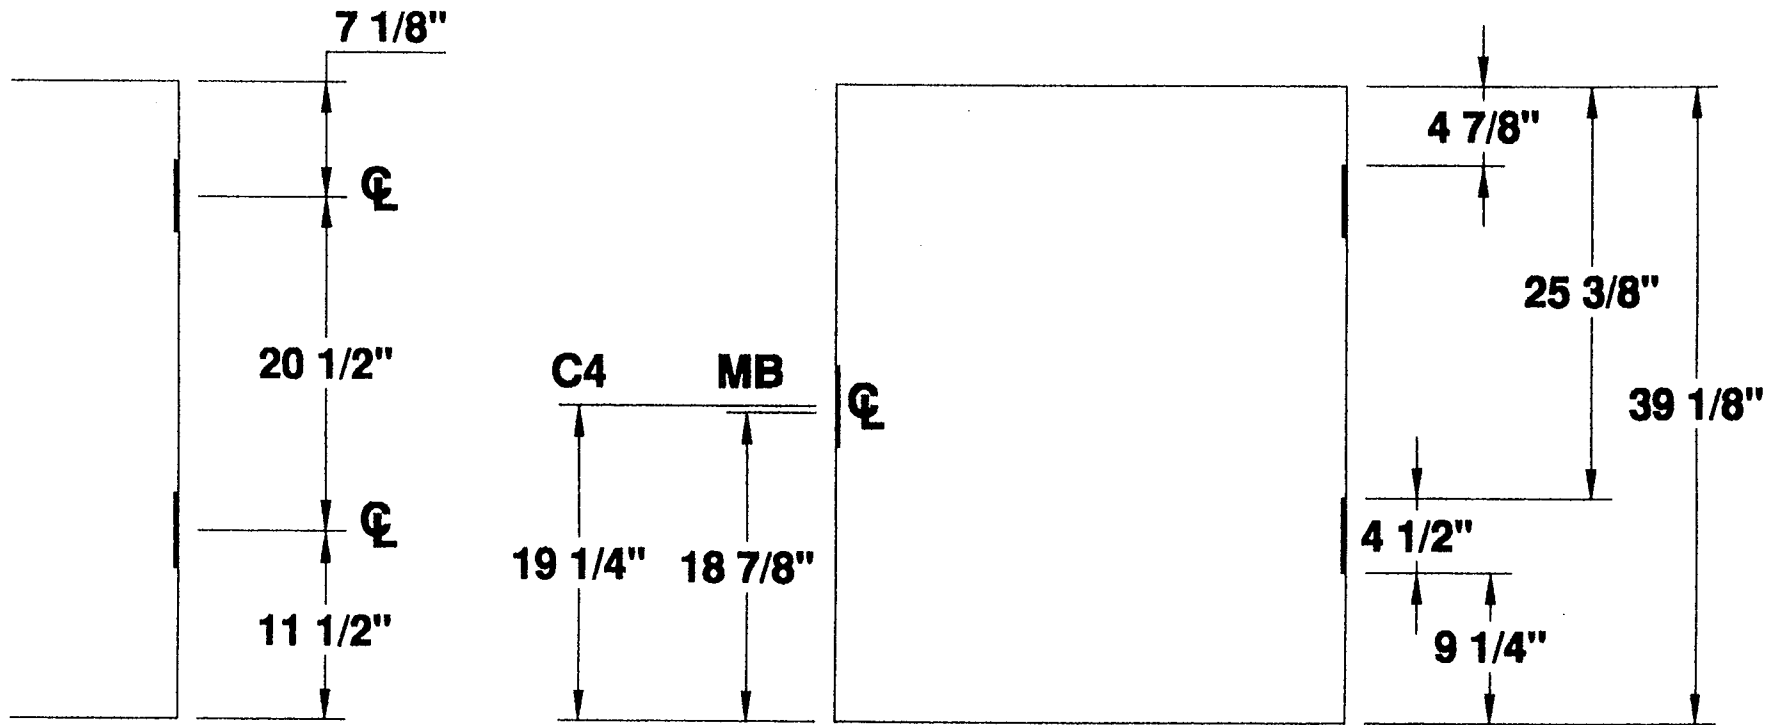

4 1/2" HINGES
2 HG 3'-4" DOOR

2 HINGE 3'-4" STANDARD DOOR LOCATIONS

MESKER DOOR INC.
SINCE 1864 THE FIRST DOOR and STILL THE FIRST DOOR

**4 1/2" HINGE
—DETAILS—
TWO HINGE DOOR**

PROJECT STANDARD LOCATIONS
ORDER N/A DATE _____
PREPARED BY SJS SHEET 1 OF 1
Standard Detail # D2H-412-3FT-4IN