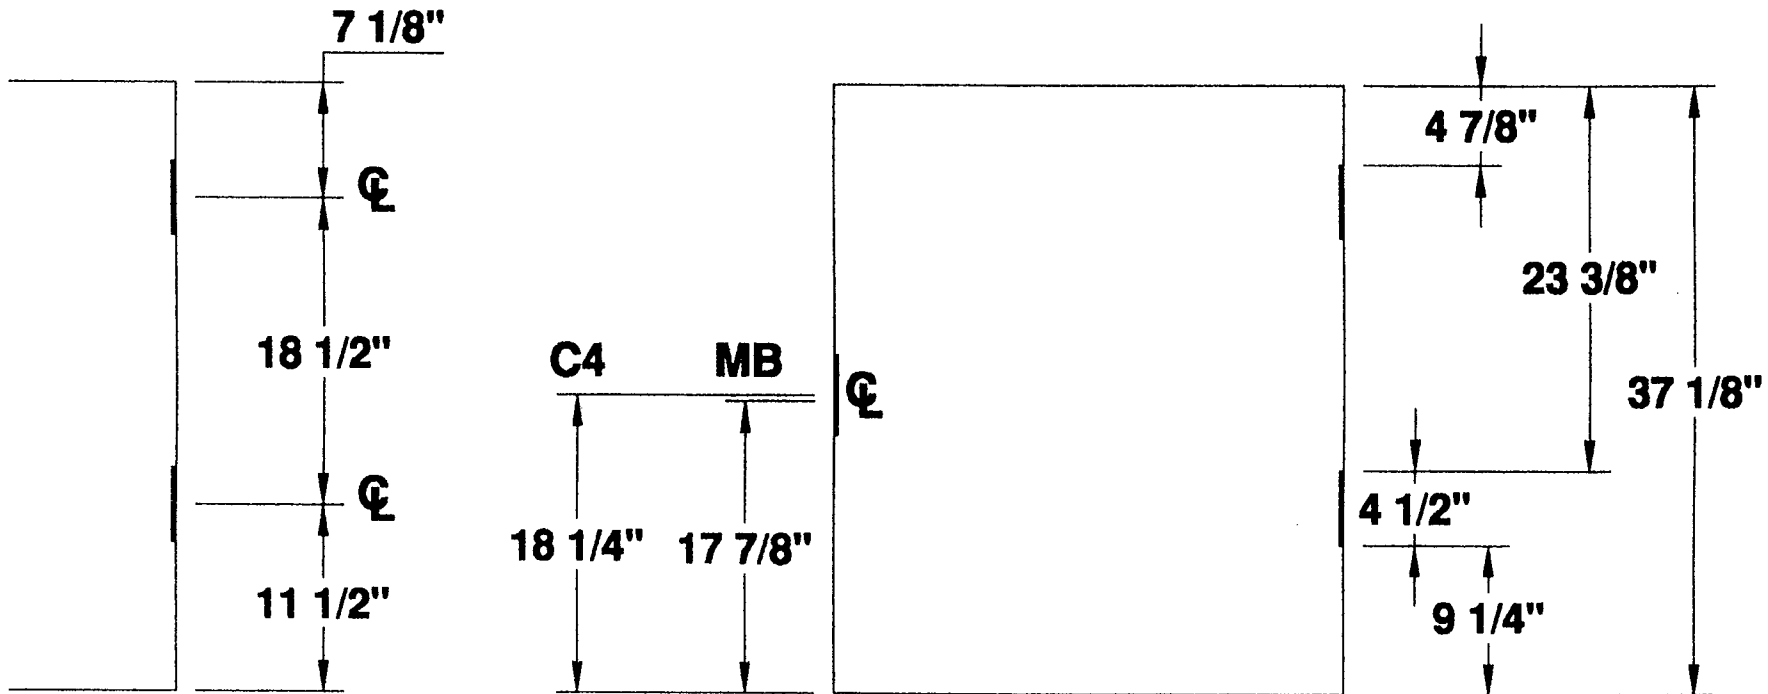

**4 1/2" HINGES
2 HG 3'-2" DOOR**

2 HINGE 3'-2" STANDARD DOOR LOCATIONS

MESKER DOOR INC.

SINCE 1884 THE FIRST DOOR and STILL THE FIRST DOOR

**4 1/2" HINGE
—DETAILS—**

TWO HINGE DOOR

PROJECT STANDARD LOCATIONS

ORDER N/A DATE _____

PREPARED BY SJS SHEET 1 OF 1

Standard Detail # D2H-412-3FT-2IN