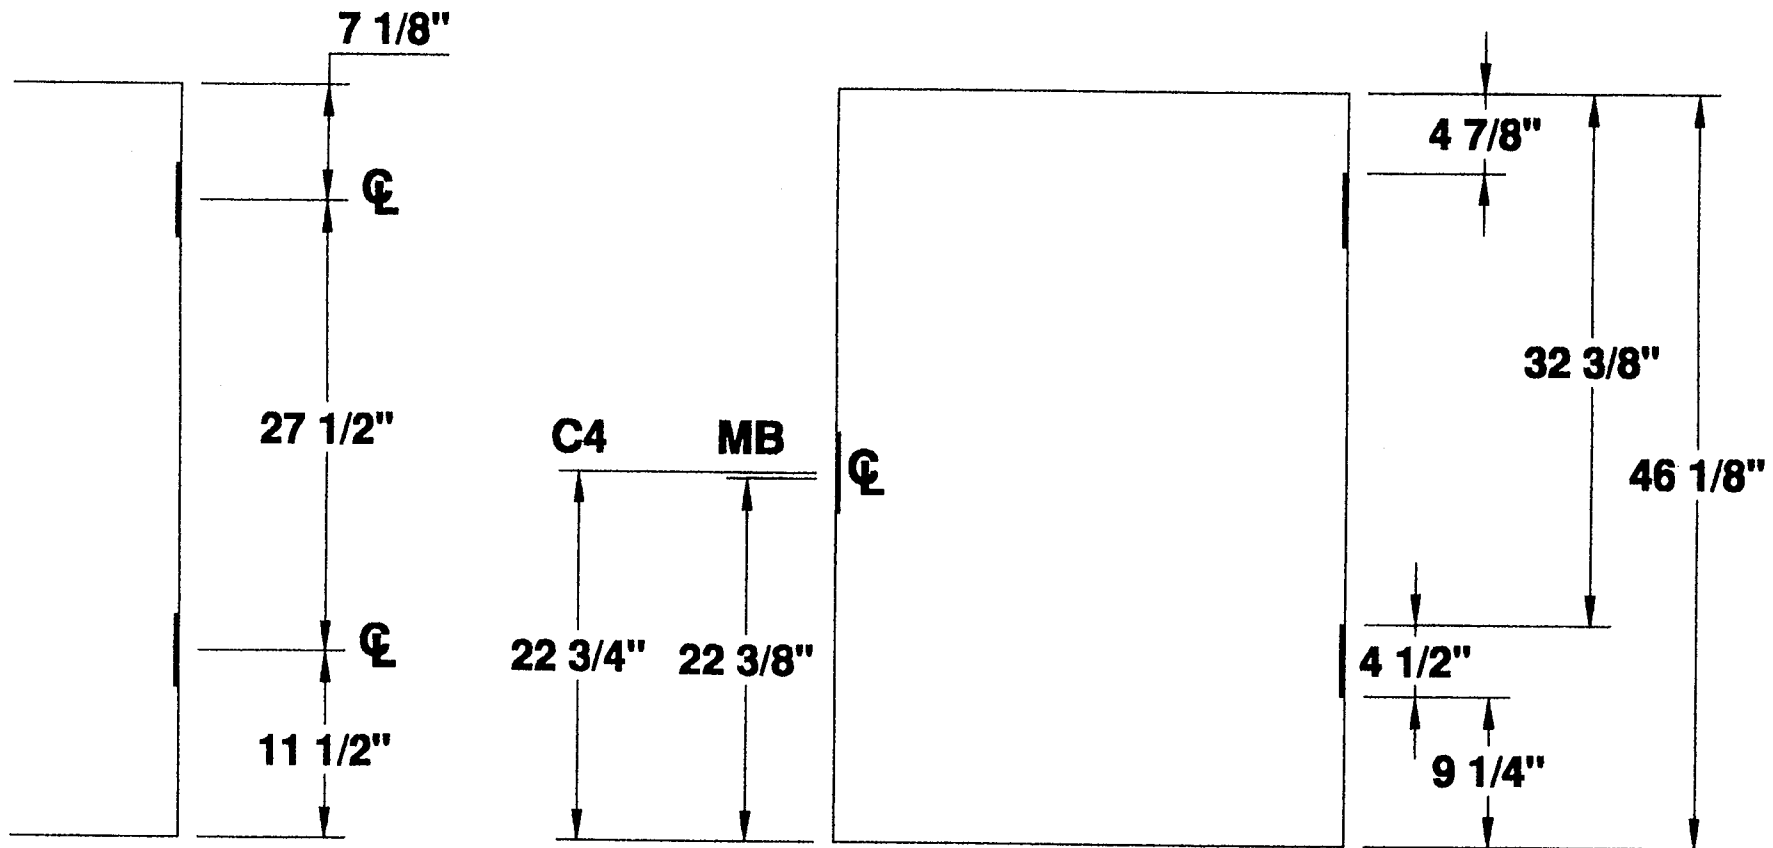

**4 1/2" HINGES  
2 HG 3'-9" DOOR**

**2 HINGE 3'-9" STANDARD DOOR LOCATIONS**

**4 1/2" HINGE  
—DETAILS—  
TWO HINGE DOOR**

PROJECT STANDARD LOCATIONS  
 ORDER N/A DATE \_\_\_\_\_  
 PREPARED BY SJS SHEET 1 OF 1  
 Standard Detail # D2H-412-3FT-9IN

**4 1/2" HINGES  
2 HG 3'-10" DOOR**

## 2 HINGE 3'-10" STANDARD DOOR LOCATIONS

**4 1/2" HINGE  
— DETAILS —  
TWO HINGE DOOR**

**MESKER DOOR INC.**  
SINCE 1864 THE FIRST DOOR and STILL THE FIRST DOOR

PROJECT STANDARD LOCATIONS  
ORDER N/A DATE \_\_\_\_\_  
PREPARED BY SJS SHEET 1 OF 1  
Standard Detail # D2H-412-3FT-10IN

**4 1/2" HINGES  
2 HG 3'-11" DOOR**