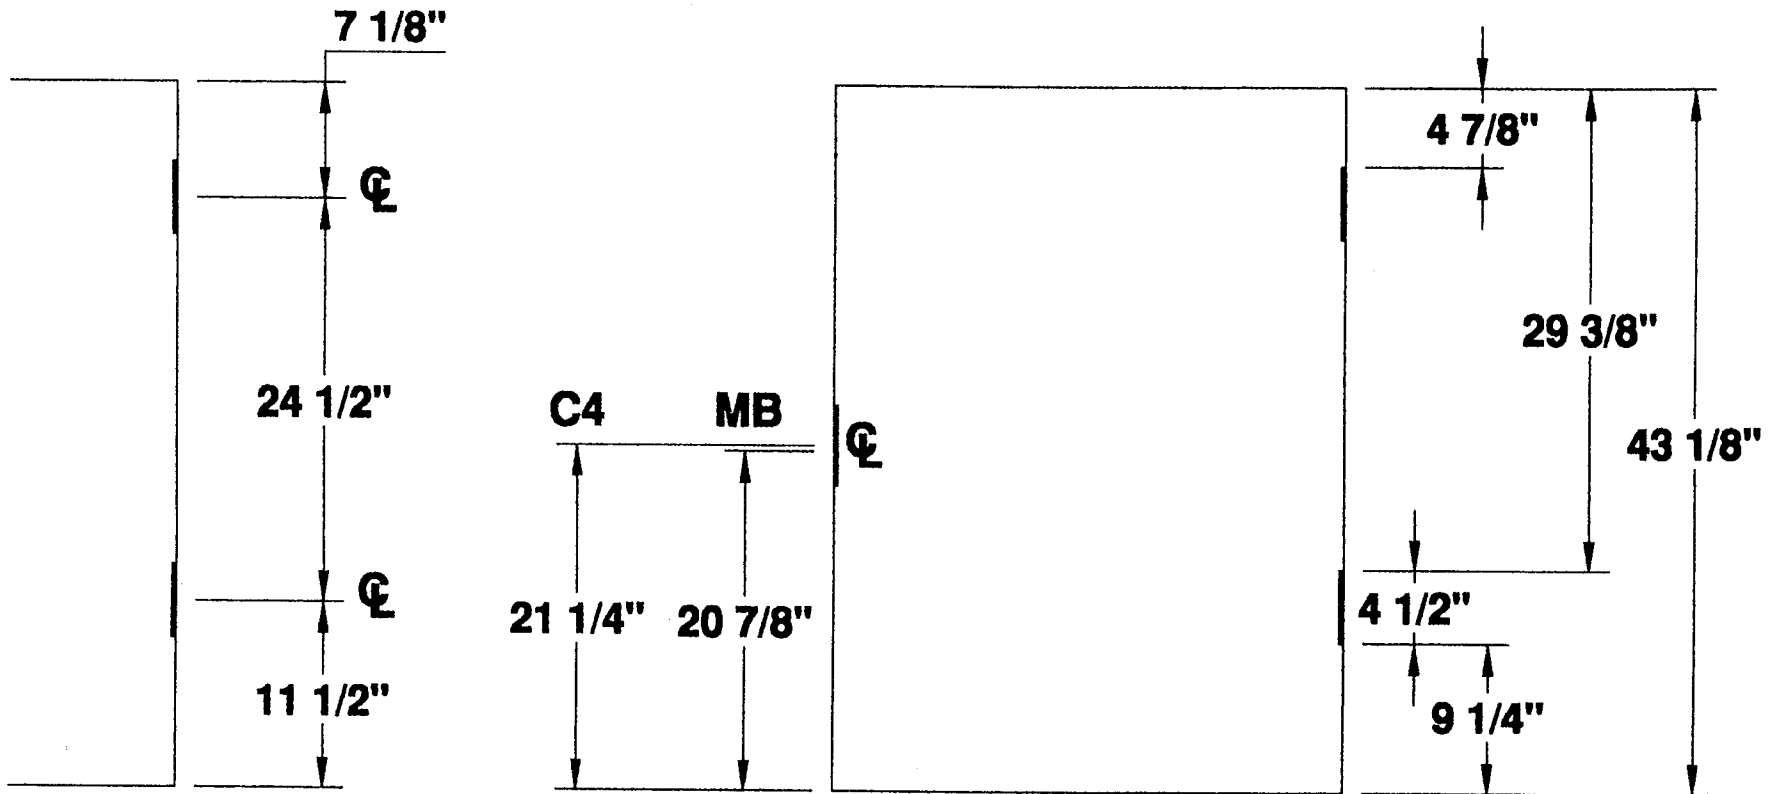

PREPARED BY SJS SHEET 1 OF 1

Standard Detail # D2H-412-3FT-6IN

**4 1/2" HINGES  
2 HG 3'-7" DOOR**

**2 HINGE 3'-7" STANDARD DOOR LOCATIONS**

**4 1/2" HINGE  
—DETAILS—  
TWO HINGE DOOR**

PROJECT STANDARD LOCATIONS  
 ORDER N/A DATE \_\_\_\_\_  
 PREPARED BY SJS SHEET 1 OF 1  
 Standard Detail # D2H-412-3FT-7IN

**4 1/2" HINGES  
2 HG 3'-8" DOOR**