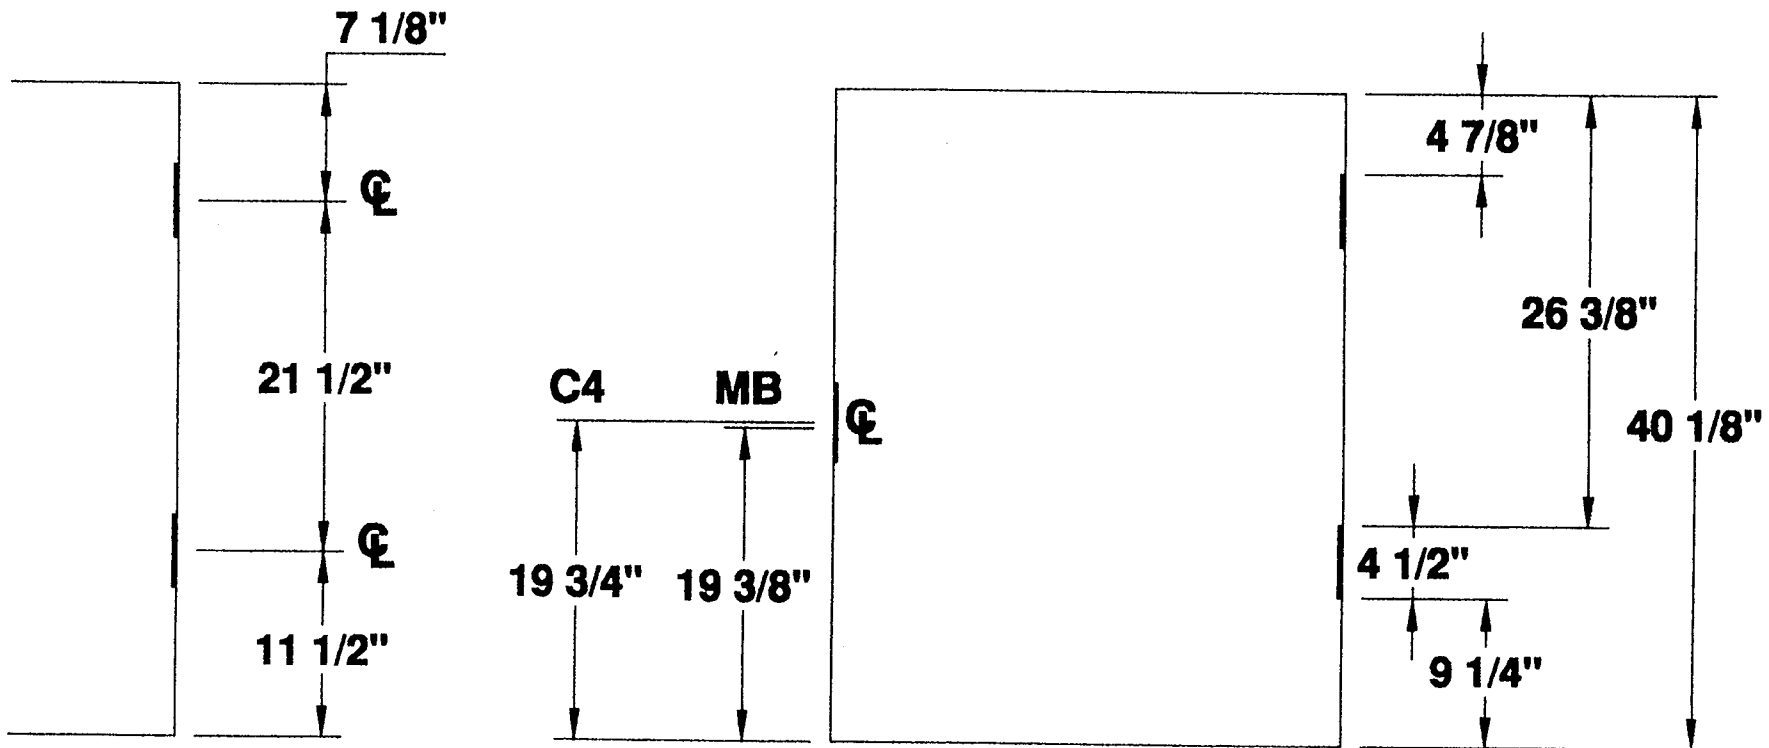

**4 1/2" HINGES
2 HG 3'-5" DOOR**

2 HINGE 3'-5" STANDARD DOOR LOCATIONS

MESKER DOOR INC.
SINCE 1864 THE FIRST DOOR and STILL THE FIRST DOOR

**4 1/2" HINGE
—DETAILS—
TWO HINGE DOOR**

PROJECT STANDARD LOCATIONS
ORDER N/A DATE _____
PREPARED BY SJS SHEET 1 OF 1
Standard Detail # D2H-412-3FT-5IN