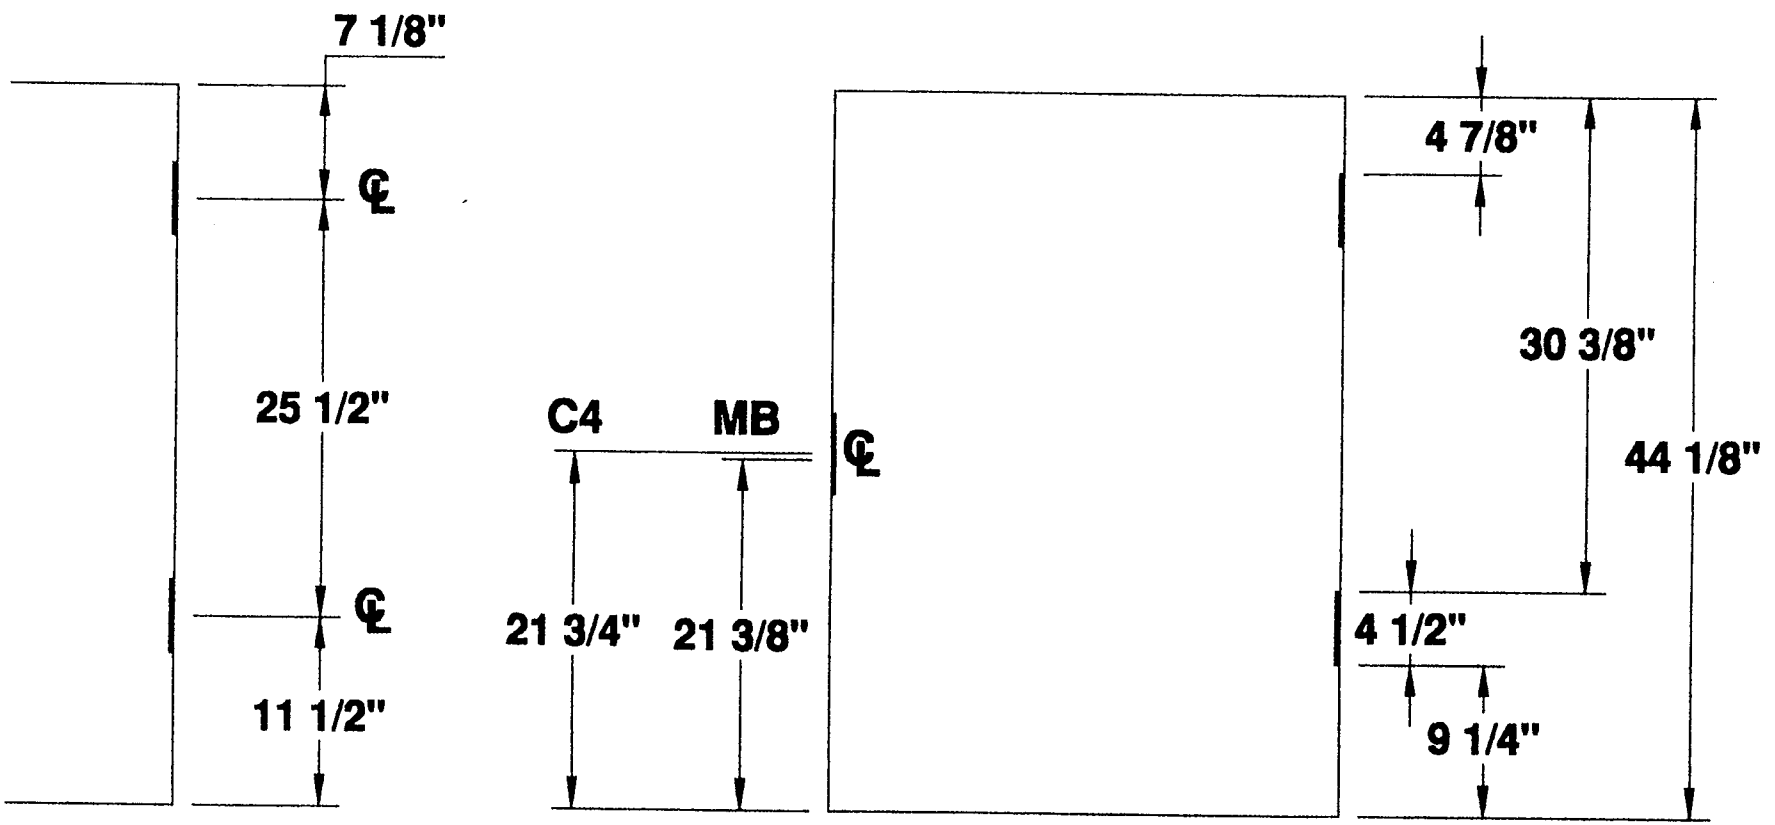

**4 1/2" HINGES  
2 HG 3'-8" DOOR**

## 2 HINGE 3'-8" STANDARD DOOR LOCATIONS

**4 1/2" HINGE  
—DETAILS—  
TWO HINGE DOOR**

**MESKER DOOR INC.**  
SINCE 1864 THE FIRST DOOR and STILL THE FIRST DOOR

PROJECT STANDARD LOCATIONS  
ORDER N/A DATE \_\_\_\_\_  
PREPARED BY SJS SHEET 1 OF 1  
Standard Detail # D2H-412-3FT-8IN

**4 1/2" HINGES  
2 HG 3'-9" DOOR**

**2 HINGE 3'-9" STANDARD DOOR LOCATIONS**

**4 1/2" HINGE  
—DETAILS—  
TWO HINGE DOOR**

PROJECT STANDARD LOCATIONS  
 ORDER N/A DATE \_\_\_\_\_  
 PREPARED BY SJS SHEET 1 OF 1  
 Standard Detail # D2H-412-3FT-9IN

**4 1/2" HINGES  
2 HG 3'-10" DOOR**