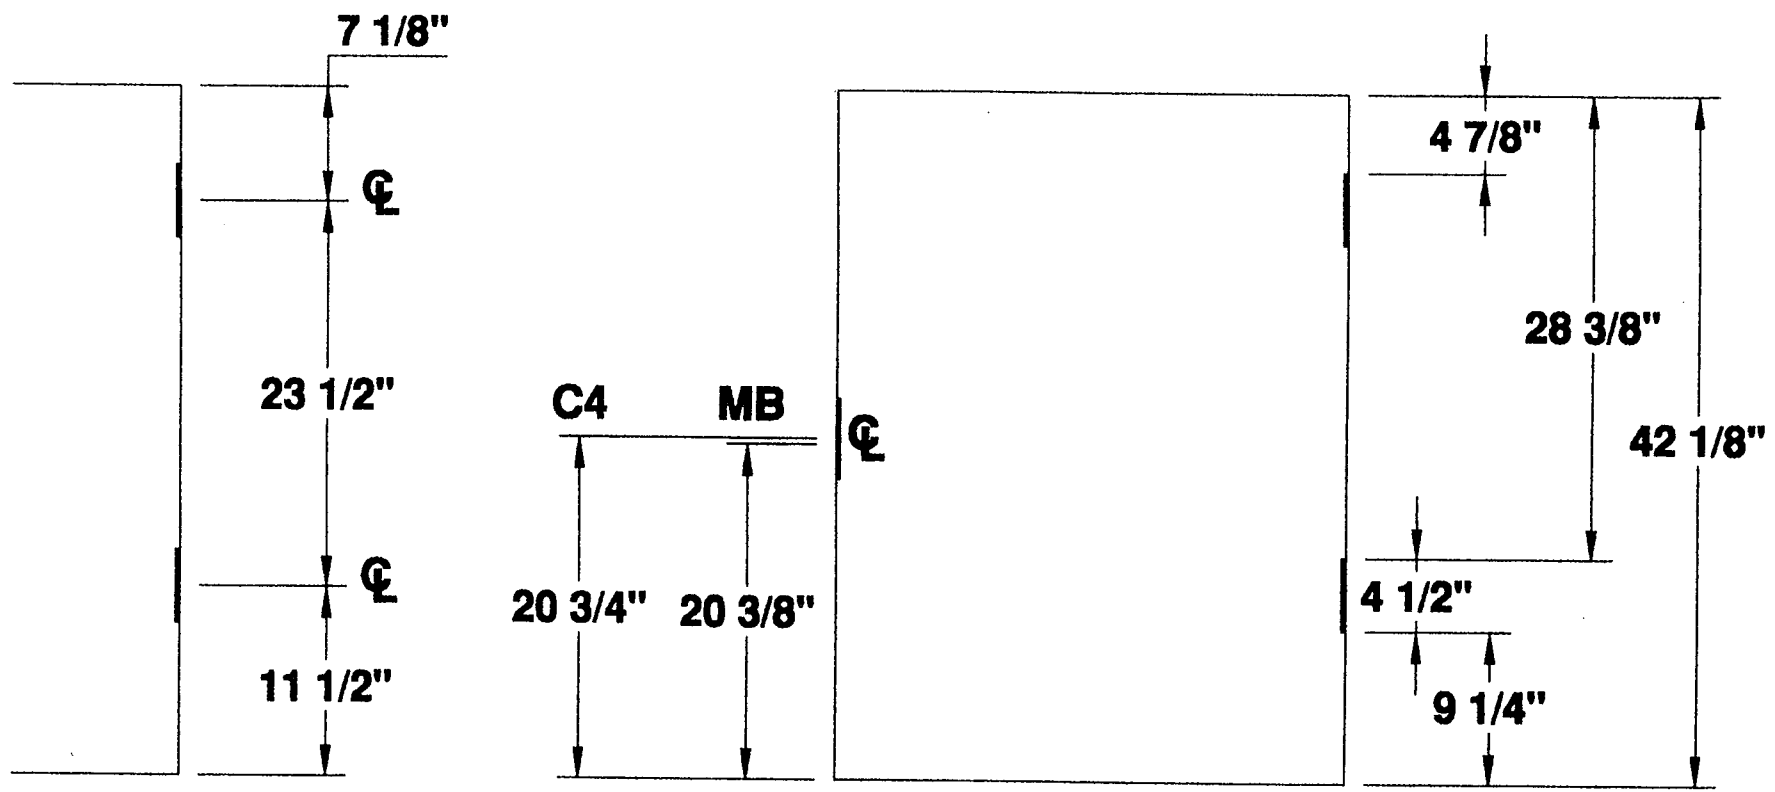

**4 1/2" HINGES
2 HG 3'-7" DOOR**