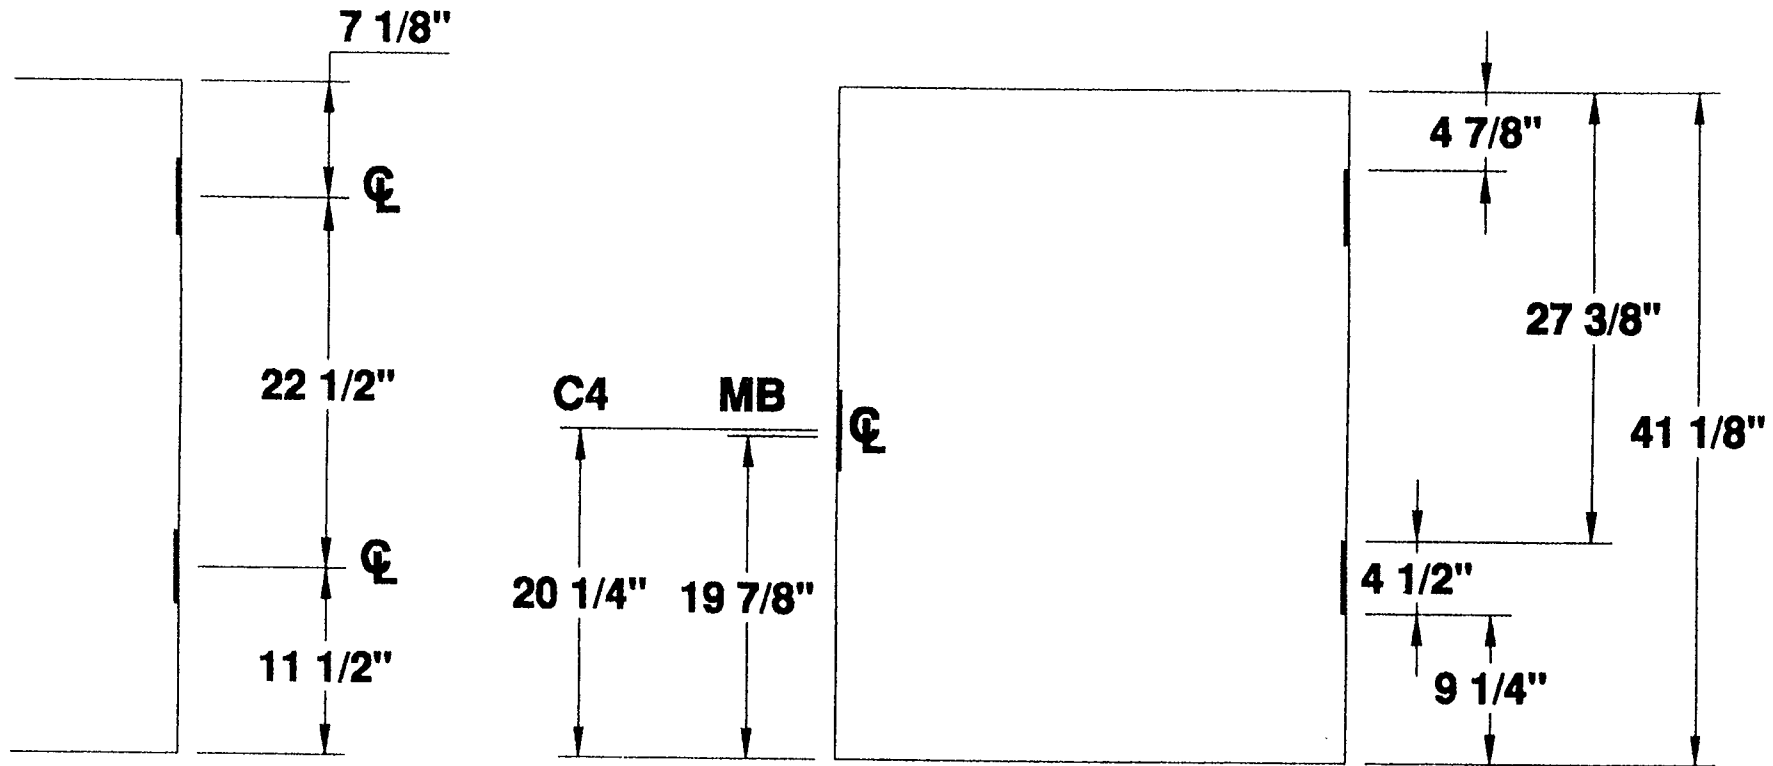

**4 1/2" HINGES
2 HG 3'-6" DOOR**

2 HINGE 3'-6" STANDARD DOOR LOCATIONS

MESKER DOOR INC.

SINCE 1964 THE FIRST DOOR and STILL THE FIRST DOOR

**4 1/2" HINGE
— DETAILS —**

TWO HINGE DOOR

PROJECT STANDARD LOCATIONS

ORDER N/A DATE _____

PREPARED BY SJS SHEET 1 OF 1

Standard Detail # D2H-412-3FT-6IN